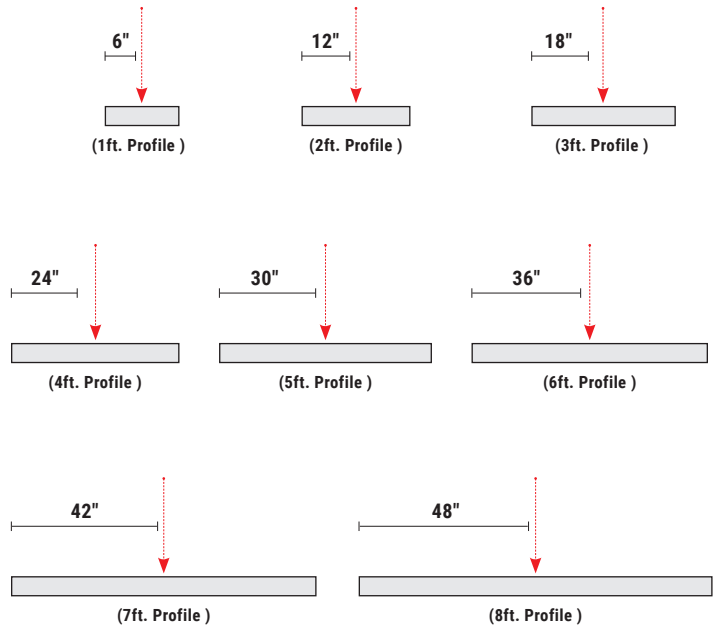

*PLEASE CONSULT FACTORY

ARCHITECTURAL PROFILES
LED Linear Lighting System

Fase¹
33 West Beaver Creek Road,
Richmond Hill, Ontario, Canada

DRIVER OPTIONS

OS1	1% Dimming (0-10V)
TRI	TRIAC Dimmable LED Driver
TW	Tuneable White (1500K-6500K)
HL1	Lutron HI-LUME 1% 2-wire LED Driver
ES	Lutron Digital Ecosystem
5ES	5 Series Ecosystem; 5% Dimming
DTW	Dim To Warm

WIRE FEED POSITIONS

APPLICATION: RECESSED, WALL MOUNT

APPLICATION: SUSPENSION

PATTERNS			
S - X	Square		
R - XY	Rectangle		
U - XYZ	U-Shape		
L - XY	L-Shape		
C	Custom Pattern		
Standard Patterns Minimal Lengths			
 Square	 Rectangle	 U-Shape	 L-Shape
X = 23" min. Y = 23" min.		X = 23" min. Y = 23" min. Z = 23" min.	X = 23" min. Y = 23" min.
Custom Patterns		Corner	
 "T"		 "X"	
All corners are mitre cut and customizable to any degree.			