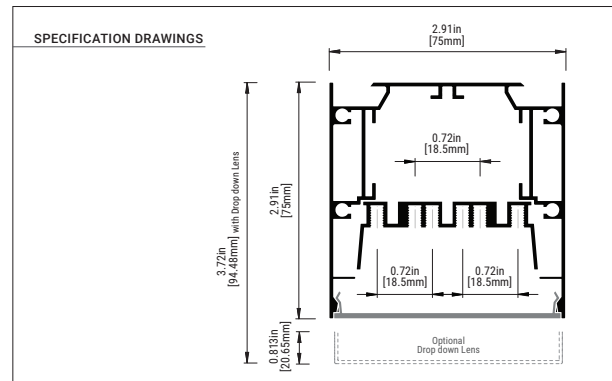

CERTIFICATIONS

MOUNT CHOICES

SURFACE MOUNT

RECESSED MOUNT

SUSPENSION MOUNT

F75 SUSPENSION

MODEL F75	36087-013
DIMENSION	75mm
MOUNTING	Suspension Mount
KELVIN	2700K*/3000K/3500K/4000K*/5000K*
LENGTH	6" – 8'/Continuous Run*
LENS	Opal/Opal Dropped
LIGHT DIRECTION	Downlight
LUMEN PACKAGE	Standard 135LM/W@3500K / High 150LM/W@3500K*
VOLTAGE	120V-277V/347V*
DIMMING	0-10V/TRIAC/Tuneable White*/Lutron*/Dim To Warm*
FINISHES	Black/White/Aluminum/Customization* (Require RAL#)

F75 SURFACE MOUNT

MODEL F75	36087-013
DIMENSION	75mm
MOUNTING	Surface Mount
KELVIN	2700K*/3000K/3500K/4000K*/5000K*
LENGTH	6" – 8'/Continuous Run*
LENS	Opal/Opal Dropped
LIGHT DIRECTION	Downlight
LUMEN PACKAGE	Standard 135LM/W@3500K / High 150LM/W@3500K*
VOLTAGE	120V-277V/347V*
DIMMING	0-10V/TRIAC/Tuneable White*/Lutron*/Dim To Warm*
FINISHES	Black/White/Aluminum/Customization* (Require RAL#)

*PLEASE CONSULT FACTORY

F75 RECESSED

MODEL F75	36098-019
DIMENSION	75mm
MOUNTING	Recessed Mount
KELVIN	2700K*/3000K/3500K/4000K*/5000K*
LENGTH	6" – 8'/Continuous Run*
LENS	Opal
LIGHT DIRECTION	Downlight
LUMEN PACKAGE	Standard 135LM/W@3500K / High 150LM/W@3500K*
VOLTAGE	120V-277V/347V*
DIMMING	0-10V/TRIAC/Tuneable White*/Lutron*/Dim To Warm*
FINISHES	Black/White/Aluminum/Customization* (Require RAL#)

WIRE FEED POSITIONS

APPLICATION: RECESSED, WALL MOUNT

APPLICATION: SUSPENSION

PATTERNS			
S - X	Square		
R - XY	Rectangle		
U - XYZ	U-Shape		
L - XY	L-Shape		
C	Custom Pattern		
Standard Patterns Minimal Lengths			
 Square	 Rectangle	 U-Shape	 L-Shape
X = 23" min. Y = 23" min.		X = 23" min. Y = 23" min. Z = 23" min.	X = 23" min. Y = 23" min.
Custom Patterns		Corner	
 "T"		 "X"	
All corners are mitre cut and customizable to any degree.			