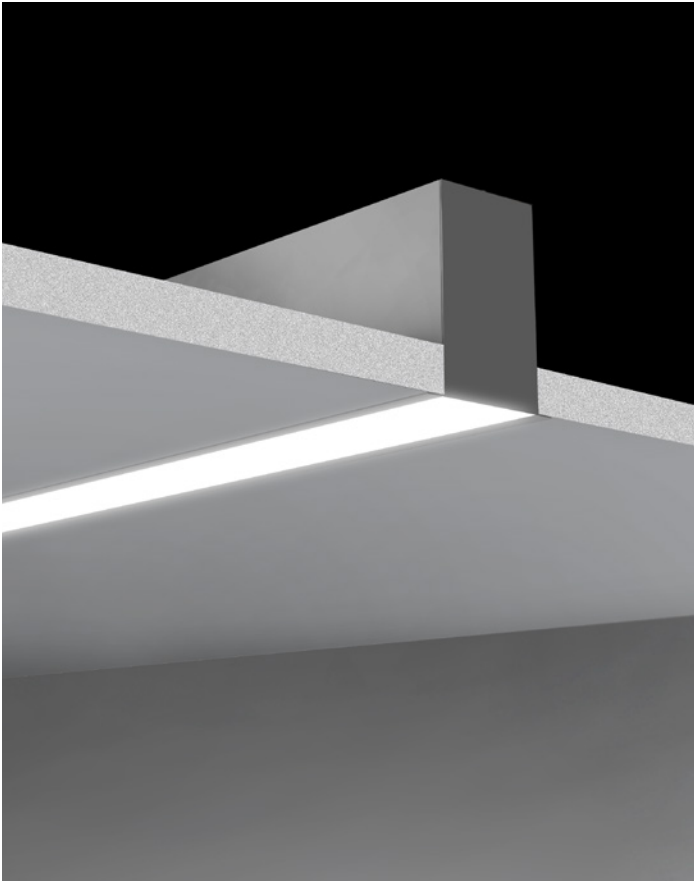

ARCHITECTURAL PROFILES

FEATURES

The F75 series is our wide Architectural Profile sports an aluminum body at 75mm wide. Ideal for commercial & residential spaces.

F75

MODEL	F75
DIMENSION	75mm
MOUNTING	Surface Mount/Suspension Mount/Recessed Mount
KELVIN	2700K*/3000K/3500K/4000K*/5000K*
LENGTH	6" – 8"/Continuous Run*
LENS	Opal/Opal Dropped
LIGHT DIRECTION	Direct/Indirect
LUMEN PACKAGE	Standard 135LM/W@3500K / High 150LM/W@3500K*
VOLTAGE	120V-277V/347V*
DIMMING	0-10V/TRIAC/Tuneable White*/Lutron*/Dim To Warm*
FINISHES	Black/White/Aluminum/Customization* (Require RAL#)

CERTIFICATIONS

MOUNT CHOICES

SURFACE MOUNT

RECESSED MOUNT

SUSPENSION MOUNT

F75 SUSPENSION

MODEL F75	36087-013
DIMENSION	75mm
MOUNTING	Suspension Mount
KELVIN	2700K*/3000K/3500K/4000K*/5000K*
LENGTH	6" – 8'/Continuous Run*
LENS	Opal/Opal Dropped
LIGHT DIRECTION	Downlight
LUMEN PACKAGE	Standard 135LM/W@3500K / High 150LM/W@3500K*
VOLTAGE	120V-277V/347V*
DIMMING	0-10V/TRIAC/Tuneable White*/Lutron*/Dim To Warm*
FINISHES	Black/White/Aluminum/Customization* (Require RAL#)

F75 SURFACE MOUNT

MODEL F75	36087-013
DIMENSION	75mm
MOUNTING	Surface Mount
KELVIN	2700K*/3000K/3500K/4000K*/5000K*
LENGTH	6" – 8'/Continuous Run*
LENS	Opal/Opal Dropped
LIGHT DIRECTION	Downlight
LUMEN PACKAGE	Standard 135LM/W@3500K / High 150LM/W@3500K*
VOLTAGE	120V-277V/347V*
DIMMING	0-10V/TRIAC/Tuneable White*/Lutron*/Dim To Warm*
FINISHES	Black/White/Aluminum/Customization* (Require RAL#)

*PLEASE CONSULT FACTORY

F75 RECESSED

MODEL F75	36098-019
DIMENSION	75mm
MOUNTING	Recessed Mount
KELVIN	2700K*/3000K/3500K/4000K*/5000K*
LENGTH	6" – 8'/Continuous Run*
LENS	Opal
LIGHT DIRECTION	Downlight
LUMEN PACKAGE	Standard 135LM/W@3500K / High 150LM/W@3500K*
VOLTAGE	120V-277V/347V*
DIMMING	0-10V/TRIAC/Tuneable White*/Lutron*/Dim To Warm*
FINISHES	Black/White/Aluminum/Customization* (Require RAL#)