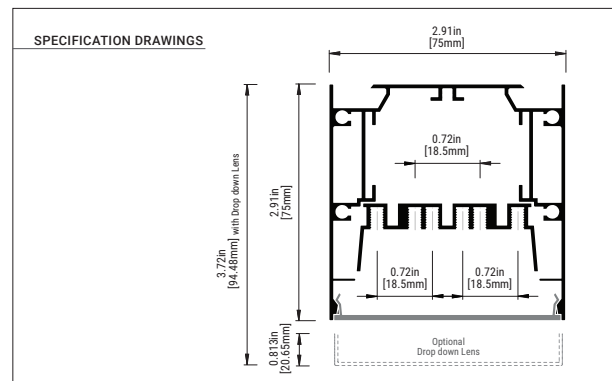

CERTIFICATIONS

MOUNT CHOICES

SURFACE MOUNT

RECESSED MOUNT

SUSPENSION MOUNT

F75 SUSPENSION

MODEL F75	36087-013
DIMENSION	75mm
MOUNTING	Suspension Mount
KELVIN	2700K*/3000K/3500K/4000K*/5000K*
LENGTH	6" – 8'/Continuous Run*
LENS	Opal/Opal Dropped
LIGHT DIRECTION	Downlight
LUMEN PACKAGE	Standard 135LM/W@3500K / High 150LM/W@3500K*
VOLTAGE	120V-277V/347V*
DIMMING	0-10V/TRIAC/Tuneable White*/Lutron*/Dim To Warm*
FINISHES	Black/White/Aluminum/Customization* (Require RAL#)

F75 SURFACE MOUNT

MODEL F75	36087-013
DIMENSION	75mm
MOUNTING	Surface Mount
KELVIN	2700K*/3000K/3500K/4000K*/5000K*
LENGTH	6" – 8'/Continuous Run*
LENS	Opal/Opal Dropped
LIGHT DIRECTION	Downlight
LUMEN PACKAGE	Standard 135LM/W@3500K / High 150LM/W@3500K*
VOLTAGE	120V-277V/347V*
DIMMING	0-10V/TRIAC/Tuneable White*/Lutron*/Dim To Warm*
FINISHES	Black/White/Aluminum/Customization* (Require RAL#)

*PLEASE CONSULT FACTORY

F75 RECESSED

MODEL F75	36098-019
DIMENSION	75mm
MOUNTING	Recessed Mount
KELVIN	2700K*/3000K/3500K/4000K*/5000K*
LENGTH	6" – 8'/Continuous Run*
LENS	Opal
LIGHT DIRECTION	Downlight
LUMEN PACKAGE	Standard 135LM/W@3500K / High 150LM/W@3500K*
VOLTAGE	120V-277V/347V*
DIMMING	0-10V/TRIAC/Tuneable White*/Lutron*/Dim To Warm*
FINISHES	Black/White/Aluminum/Customization* (Require RAL#)

WIRE FEED POSITIONS

APPLICATION: RECESSED, WALL MOUNT

APPLICATION: SUSPENSION

PATTERNS			
S - X	Square		
R - XY	Rectangle		
U - XYZ	U-Shape		
L - XY	L-Shape		
C	Custom Pattern		
Standard Patterns Minimal Lengths			
 Square	 Rectangle	 U-Shape	 L-Shape
X = 23" min. Y = 23" min.		X = 23" min. Y = 23" min. Z = 23" min.	X = 23" min. Y = 23" min.
Custom Patterns		Corner	
 "T"		 "X"	
All corners are mitre cut and customizable to any degree.			