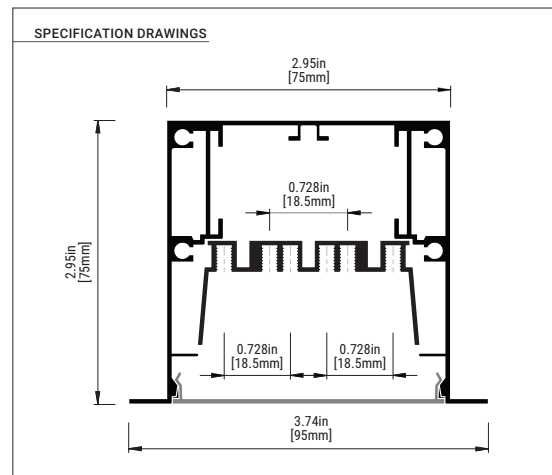

CERTIFICATIONS

MOUNT CHOICES

SURFACE MOUNT

RECESSED MOUNT

SUSPENSION MOUNT

F75 SUSPENSION

MODEL F75	36087-013
DIMENSION	75mm
MOUNTING	Suspension Mount
KELVIN	2700K*/3000K/3500K/4000K*/5000K*
LENGTH	6" – 8'/Continuous Run*
LENS	Opal/Opal Dropped
LIGHT DIRECTION	Downlight
LUMEN PACKAGE	Standard 135LM/W@3500K / High 150LM/W@3500K*
VOLTAGE	120V-277V/347V*
DIMMING	0-10V/TRIAC/Tuneable White*/Lutron*/Dim To Warm*
FINISHES	Black/White/Aluminum/Customization* (Require RAL#)

F75 SURFACE MOUNT

MODEL F75	36087-013
DIMENSION	75mm
MOUNTING	Surface Mount
KELVIN	2700K*/3000K/3500K/4000K*/5000K*
LENGTH	6" – 8'/Continuous Run*
LENS	Opal/Opal Dropped
LIGHT DIRECTION	Downlight
LUMEN PACKAGE	Standard 135LM/W@3500K / High 150LM/W@3500K*
VOLTAGE	120V-277V/347V*
DIMMING	0-10V/TRIAC/Tuneable White*/Lutron*/Dim To Warm*
FINISHES	Black/White/Aluminum/Customization* (Require RAL#)

*PLEASE CONSULT FACTORY

F75 RECESSED

MODEL F75	36098-019
DIMENSION	75mm
MOUNTING	Recessed Mount
KELVIN	2700K*/3000K/3500K/4000K*/5000K*
LENGTH	6" – 8'/Continuous Run*
LENS	Opal
LIGHT DIRECTION	Downlight
LUMEN PACKAGE	Standard 135LM/W@3500K / High 150LM/W@3500K*
VOLTAGE	120V-277V/347V*
DIMMING	0-10V/TRIAC/Tuneable White*/Lutron*/Dim To Warm*
FINISHES	Black/White/Aluminum/Customization* (Require RAL#)

WIRE FEED POSITIONS

APPLICATION: RECESSED, WALL MOUNT

APPLICATION: SUSPENSION

PATTERNS			
S - X	Square		
R - XY	Rectangle		
U - XYZ	U-Shape		
L - XY	L-Shape		
C	Custom Pattern		
Standard Patterns Minimal Lengths			
 Square	 Rectangle	 U-Shape	 L-Shape
X = 23" min. Y = 23" min.		X = 23" min. Y = 23" min. Z = 23" min.	X = 23" min. Y = 23" min.
Custom Patterns		Corner	
 "T"		 "X"	
All corners are mitre cut and customizable to any degree.			