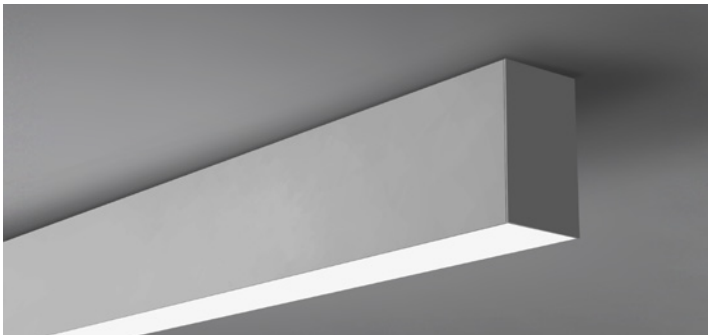

ARCHITECTURAL PROFILES

FEATURES

The F75 series is our wide Architectural Profile sports an aluminum body at 75mm wide. Ideal for commercial & residential spaces.

F75

MODEL	F75
DIMENSION	75mm
MOUNTING	Surface Mount/Suspension Mount/Recessed Mount
KELVIN	2700K*/3000K/3500K/4000K*/5000K*
LENGTH	6" – 8"/Continuous Run*
LENS	Opal/Opal Dropped
LIGHT DIRECTION	Direct/Indirect
LUMEN PACKAGE	Standard 135LM/W@3500K / High 150LM/W@3500K*
VOLTAGE	120V-277V/347V*
DIMMING	0-10V/TRIAC/Tuneable White*/Lutron*/Dim To Warm*
FINISHES	Black/White/Aluminum/Customization* (Require RAL#)

CERTIFICATIONS

MOUNT CHOICES

SURFACE MOUNT

RECESSED MOUNT

SUSPENSION MOUNT

F75 SUSPENSION

MODEL F75	36087-013
DIMENSION	75mm
MOUNTING	Suspension Mount
KELVIN	2700K*/3000K/3500K/4000K*/5000K*
LENGTH	6" – 8'/Continuous Run*
LENS	Opal/Opal Dropped
LIGHT DIRECTION	Downlight
LUMEN PACKAGE	Standard 135LM/W@3500K / High 150LM/W@3500K*
VOLTAGE	120V-277V/347V*
DIMMING	0-10V/TRIAC/Tuneable White*/Lutron*/Dim To Warm*
FINISHES	Black/White/Aluminum/Customization* (Require RAL#)

F75 SURFACE MOUNT

MODEL F75	36087-013
DIMENSION	75mm
MOUNTING	Surface Mount
KELVIN	2700K*/3000K/3500K/4000K*/5000K*
LENGTH	6" – 8'/Continuous Run*
LENS	Opal/Opal Dropped
LIGHT DIRECTION	Downlight
LUMEN PACKAGE	Standard 135LM/W@3500K / High 150LM/W@3500K*
VOLTAGE	120V-277V/347V*
DIMMING	0-10V/TRIAC/Tuneable White*/Lutron*/Dim To Warm*
FINISHES	Black/White/Aluminum/Customization* (Require RAL#)

*PLEASE CONSULT FACTORY

F75 RECESSED

MODEL F75	36098-019
DIMENSION	75mm
MOUNTING	Recessed Mount
KELVIN	2700K*/3000K/3500K/4000K*/5000K*
LENGTH	6" – 8'/Continuous Run*
LENS	Opal
LIGHT DIRECTION	Downlight
LUMEN PACKAGE	Standard 135LM/W@3500K / High 150LM/W@3500K*
VOLTAGE	120V-277V/347V*
DIMMING	0-10V/TRIAC/Tuneable White*/Lutron*/Dim To Warm*
FINISHES	Black/White/Aluminum/Customization* (Require RAL#)