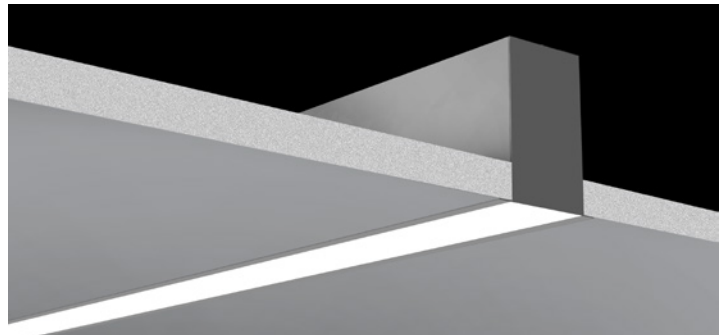

ARCHITECTURAL PROFILES

FEATURES

The F75 series is our wide Architectural Profile sports an aluminum body at 75mm wide. Ideal for commercial & residential spaces.

F75

MODEL	F75
DIMENSION	75mm
MOUNTING	Surface Mount/Suspension Mount/Recessed Mount
KELVIN	2700K*/3000K/3500K/4000K*/5000K*
LENGTH	6" – 8"/Continuous Run*
LENS	Opal/Opal Dropped
LIGHT DIRECTION	Direct/Indirect
LUMEN PACKAGE	Standard 135LM/W@3500K / High 150LM/W@3500K*
VOLTAGE	120V-277V/347V*
DIMMING	0-10V/TRIAC/Tuneable White*/Lutron*/Dim To Warm*
FINISHES	Black/White/Aluminum/Customization* (Require RAL#)

CERTIFICATIONS

MOUNT CHOICES

SURFACE MOUNT

RECESSED MOUNT

SUSPENSION MOUNT

F75 SUSPENSION

MODEL F75	36087-013
DIMENSION	75mm
MOUNTING	Suspension Mount
KELVIN	2700K*/3000K/3500K/4000K*/5000K*
LENGTH	6" – 8'/Continuous Run*
LENS	Opal/Opal Dropped
LIGHT DIRECTION	Downlight
LUMEN PACKAGE	Standard 135LM/W@3500K / High 150LM/W@3500K*
VOLTAGE	120V-277V/347V*
DIMMING	0-10V/TRIAC/Tuneable White*/Lutron*/Dim To Warm*
FINISHES	Black/White/Aluminum/Customization* (Require RAL#)

F75 SURFACE MOUNT

MODEL F75	36087-013
DIMENSION	75mm
MOUNTING	Surface Mount
KELVIN	2700K*/3000K/3500K/4000K*/5000K*
LENGTH	6" – 8'/Continuous Run*
LENS	Opal/Opal Dropped
LIGHT DIRECTION	Downlight
LUMEN PACKAGE	Standard 135LM/W@3500K / High 150LM/W@3500K*
VOLTAGE	120V-277V/347V*
DIMMING	0-10V/TRIAC/Tuneable White*/Lutron*/Dim To Warm*
FINISHES	Black/White/Aluminum/Customization* (Require RAL#)

*PLEASE CONSULT FACTORY

F75 RECESSED

MODEL F75	36098-019
DIMENSION	75mm
MOUNTING	Recessed Mount
KELVIN	2700K*/3000K/3500K/4000K*/5000K*
LENGTH	6" – 8'/Continuous Run*
LENS	Opal
LIGHT DIRECTION	Downlight
LUMEN PACKAGE	Standard 135LM/W@3500K / High 150LM/W@3500K*
VOLTAGE	120V-277V/347V*
DIMMING	0-10V/TRIAC/Tuneable White*/Lutron*/Dim To Warm*
FINISHES	Black/White/Aluminum/Customization* (Require RAL#)