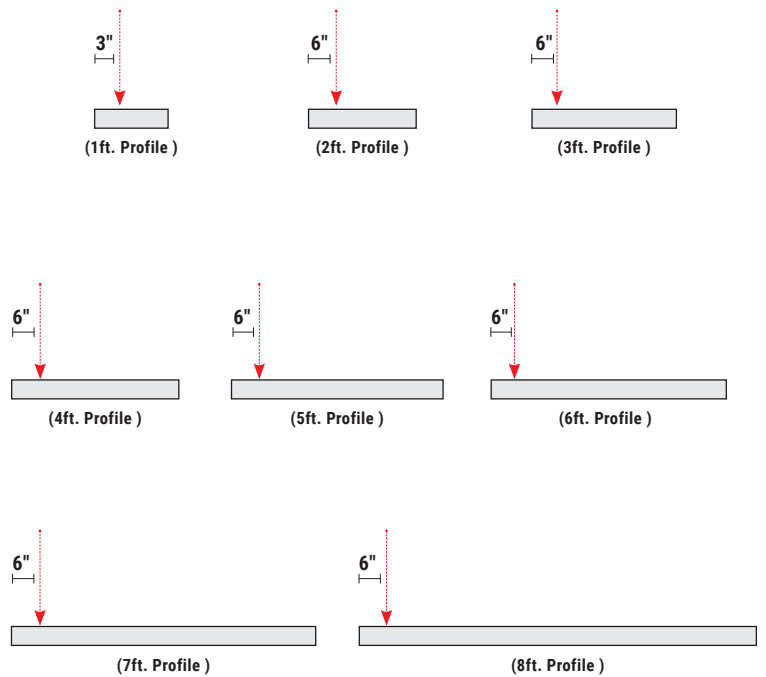

SAMSUNG BOARD TECHNICAL SPECIFICATION

MODEL	Samsung Breakaway 44 inch
POWER CONSUMPTION	31W
LUMINOUS FLUX	Standard: 4185lm @ 3500K High: 4650lm @ 3500K
LUMINOUS EFFICACY	Standard: 135lm/W High: 150lm/W

WIRE FEED POSITIONS

APPLICATION: RECESSED, WALL MOUNT

APPLICATION: SUSPENSION

PATTERNS			
S - X	Square		
R - XY	Rectangle		
U - XYZ	U-Shape		
L - XY	L-Shape		
C	Custom Pattern		
Standard Patterns Minimal Lengths			
 Square	 Rectangle	 U-Shape	 L-Shape
X = 23" min. Y = 23" min.		X = 23" min. Y = 23" min. Z = 23" min.	X = 23" min. Y = 23" min.
Custom Patterns		Corner	
 "T"		 "X"	
All corners are mitre cut and customizable to any degree.			