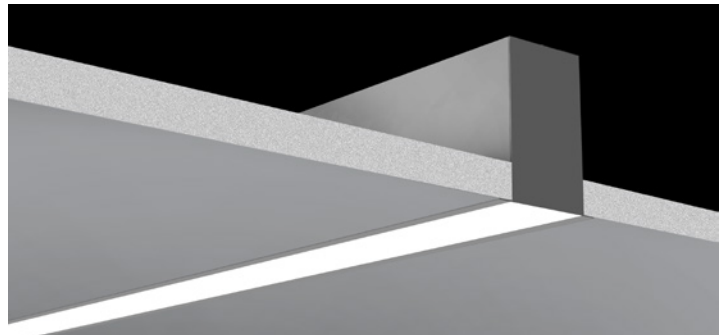

ARCHITECTURAL PROFILES

FEATURES

The F75 series is our wide Architectural Profile sports an aluminum body at 75mm wide. Ideal for commercial & residential spaces.

F75

MODEL	F75
DIMENSION	75mm
MOUNTING	Surface Mount/Suspension Mount/Recessed Mount
KELVIN	2700K*/3000K/3500K/4000K*/5000K*
LENGTH	6" – 8"/Continuous Run*
LENS	Opal/Opal Dropped
LIGHT DIRECTION	Direct/Indirect
LUMEN PACKAGE	Standard 135LM/W@3500K / High 150LM/W@3500K*
VOLTAGE	120V-277V/347V*
DIMMING	0-10V/TRIAC/Tuneable White*/Lutron*/Dim To Warm*
FINISHES	Black/White/Aluminum/Customization* (Require RAL#)

CERTIFICATIONS

APPLICATIONS

SURFACE MOUNT

RECESSED MOUNT

SUSPENSION MOUNT

F75 SUSPENSION

MODEL F75	36087-013
DIMENSION	75mm
MOUNTING	Suspension Mount
KELVIN	2700K*/3000K/3500K/4000K*/5000K*
LENGTH	6" – 8'/Continuous Run*
LENS	Opal/Opal Dropped
LIGHT DIRECTION	Downlight
LUMEN PACKAGE	Standard 135LM/W@3500K / High 150LM/W@3500K*
VOLTAGE	120V-277V/347V*
DIMMING	0-10V/TRIAC/Tuneable White*/Lutron*/Dim To Warm*
FINISHES	Black/White/Aluminum/Customization* (Require RAL#)

F75 SURFACE MOUNT

MODEL F75	36087-013
DIMENSION	75mm
MOUNTING	Surface Mount
KELVIN	2700K*/3000K/3500K/4000K*/5000K*
LENGTH	6" – 8'/Continuous Run*
LENS	Opal/Opal Dropped
LIGHT DIRECTION	Downlight
LUMEN PACKAGE	Standard 135LM/W@3500K / High 150LM/W@3500K*
VOLTAGE	120V-277V/347V*
DIMMING	0-10V/TRIAC/Tuneable White*/Lutron*/Dim To Warm*
FINISHES	Black/White/Aluminum/Customization* (Require RAL#)

*PLEASE CONSULT FACTORY

F75 RECESSED

MODEL F75	36098-019
DIMENSION	75mm
MOUNTING	Recessed Mount
KELVIN	2700K*/3000K/3500K/4000K*/5000K*
LENGTH	6" – 8'/Continuous Run*
LENS	Opal
LIGHT DIRECTION	Downlight
LUMEN PACKAGE	Standard 135LM/W@3500K / High 150LM/W@3500K*
VOLTAGE	120V-277V/347V*
DIMMING	0-10V/TRIAC/Tuneable White*/Lutron*/Dim To Warm*
FINISHES	Black/White/Aluminum/Customization* (Require RAL#)