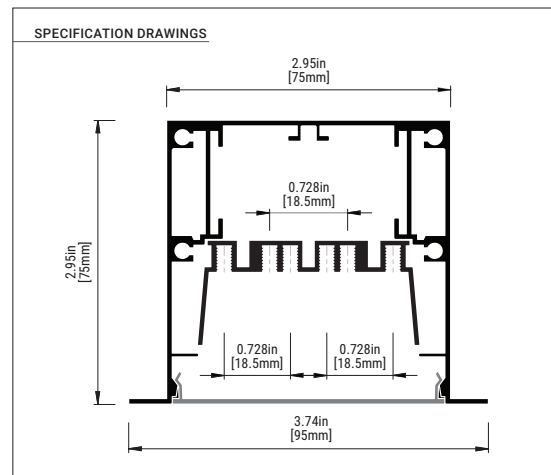

ARCHITECTURAL PROFILES

FEATURES

The F75 series is our wide Architectural Profile sports an aluminum body at 75mm wide. Ideal for commercial & residential spaces.

F75

MODEL	F75
DIMENSION	75mm
MOUNTING	Surface Mount/Suspension Mount/Recessed Mount
KELVIN	2700K*/3000K/3500K/4000K*/5000K*
LENGTH	6" – 8"/Continuous Run*
LENS	Opal/Opal Dropped
LIGHT DIRECTION	Direct/Indirect
LUMEN PACKAGE	Standard 135LM/W@3500K / High 150LM/W@3500K*
VOLTAGE	120V-277V/347V*
DIMMING	0-10V/TRIAC/Tuneable White*/Lutron*/Dim To Warm*
FINISHES	Black/White/Aluminum/Customization* (Require RAL#)

CERTIFICATIONS

APPLICATIONS

SURFACE MOUNT

RECESSED MOUNT

SUSPENSION MOUNT

F75 SUSPENSION

MODEL F75	36087-013
DIMENSION	75mm
MOUNTING	Suspension Mount
KELVIN	2700K*/3000K/3500K/4000K*/5000K*
LENGTH	6" – 8'/Continuous Run*
LENS	Opal/Opal Dropped
LIGHT DIRECTION	Downlight
LUMEN PACKAGE	Standard 135LM/W@3500K / High 150LM/W@3500K*
VOLTAGE	120V-277V/347V*
DIMMING	0-10V/TRIAC/Tuneable White*/Lutron*/Dim To Warm*
FINISHES	Black/White/Aluminum/Customization* (Require RAL#)

F75 SURFACE MOUNT

MODEL F75	36087-013
DIMENSION	75mm
MOUNTING	Surface Mount
KELVIN	2700K*/3000K/3500K/4000K*/5000K*
LENGTH	6" – 8'/Continuous Run*
LENS	Opal/Opal Dropped
LIGHT DIRECTION	Downlight
LUMEN PACKAGE	Standard 135LM/W@3500K / High 150LM/W@3500K*
VOLTAGE	120V-277V/347V*
DIMMING	0-10V/TRIAC/Tuneable White*/Lutron*/Dim To Warm*
FINISHES	Black/White/Aluminum/Customization* (Require RAL#)

*PLEASE CONSULT FACTORY

F75 RECESSED

MODEL F75	36098-019
DIMENSION	75mm
MOUNTING	Recessed Mount
KELVIN	2700K*/3000K/3500K/4000K*/5000K*
LENGTH	6" – 8'/Continuous Run*
LENS	Opal
LIGHT DIRECTION	Downlight
LUMEN PACKAGE	Standard 135LM/W@3500K / High 150LM/W@3500K*
VOLTAGE	120V-277V/347V*
DIMMING	0-10V/TRIAC/Tuneable White*/Lutron*/Dim To Warm*
FINISHES	Black/White/Aluminum/Customization* (Require RAL#)