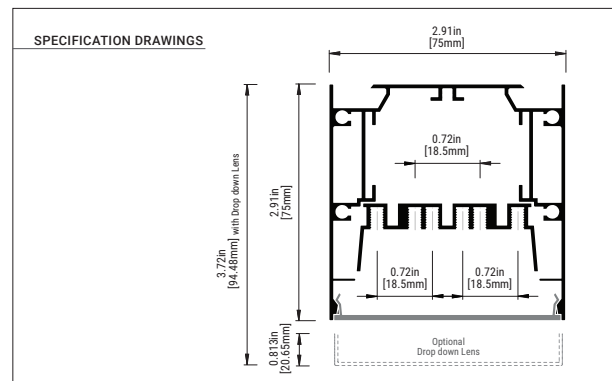

ARCHITECTURAL PROFILES

FEATURES

The F75 series is our wide Architectural Profile sports an aluminum body at 75mm wide. Ideal for commercial & residential spaces.

F75

MODEL	F75
DIMENSION	75mm
MOUNTING	Surface Mount/Suspension Mount/Recessed Mount
KELVIN	2700K*/3000K/3500K/4000K*/5000K*
LENGTH	6" – 8"/Continuous Run*
LENS	Opal/Opal Dropped
LIGHT DIRECTION	Direct/Indirect
LUMEN PACKAGE	Standard 135LM/W@3500K / High 150LM/W@3500K*
VOLTAGE	120V-277V/347V*
DIMMING	0-10V/TRIAC/Tuneable White*/Lutron*/Dim To Warm*
FINISHES	Black/White/Aluminum/Customization* (Require RAL#)

CERTIFICATIONS

APPLICATIONS

SURFACE MOUNT

RECESSED MOUNT

SUSPENSION MOUNT

F75 SUSPENSION

MODEL F75	36087-013
DIMENSION	75mm
MOUNTING	Suspension Mount
KELVIN	2700K*/3000K/3500K/4000K*/5000K*
LENGTH	6" – 8'/Continuous Run*
LENS	Opal/Opal Dropped
LIGHT DIRECTION	Downlight
LUMEN PACKAGE	Standard 135LM/W@3500K / High 150LM/W@3500K*
VOLTAGE	120V-277V/347V*
DIMMING	0-10V/TRIAC/Tuneable White*/Lutron*/Dim To Warm*
FINISHES	Black/White/Aluminum/Customization* (Require RAL#)

F75 SURFACE MOUNT

MODEL F75	36087-013
DIMENSION	75mm
MOUNTING	Surface Mount
KELVIN	2700K*/3000K/3500K/4000K*/5000K*
LENGTH	6" – 8'/Continuous Run*
LENS	Opal/Opal Dropped
LIGHT DIRECTION	Downlight
LUMEN PACKAGE	Standard 135LM/W@3500K / High 150LM/W@3500K*
VOLTAGE	120V-277V/347V*
DIMMING	0-10V/TRIAC/Tuneable White*/Lutron*/Dim To Warm*
FINISHES	Black/White/Aluminum/Customization* (Require RAL#)

*PLEASE CONSULT FACTORY

F75 RECESSED

MODEL F75	36098-019
DIMENSION	75mm
MOUNTING	Recessed Mount
KELVIN	2700K*/3000K/3500K/4000K*/5000K*
LENGTH	6" – 8'/Continuous Run*
LENS	Opal
LIGHT DIRECTION	Downlight
LUMEN PACKAGE	Standard 135LM/W@3500K / High 150LM/W@3500K*
VOLTAGE	120V-277V/347V*
DIMMING	0-10V/TRIAC/Tuneable White*/Lutron*/Dim To Warm*
FINISHES	Black/White/Aluminum/Customization* (Require RAL#)