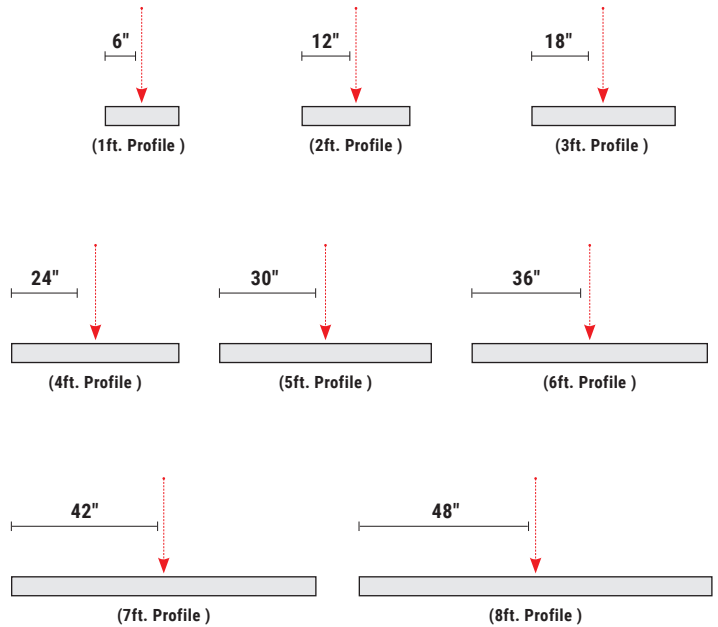

DRIVER OPTIONS

OS1	1% Dimming (0-10V)
TRI	TRIAC Dimmable LED Driver
TW	Tuneable White (1500K-6500K)
HL1	Lutron HI-LUME 1% 2-wire LED Driver
ES	Lutron Digital Ecosystem
5ES	5 Series Ecosystem; 5% Dimming
DTW	Dim To Warm

SAMSUNG BOARD TECHNICAL SPECIFICATION

MODEL	Samsung Breakaway 44 inch
POWER CONSUMPTION	31W
LUMINOUS FLUX	Standard: 4185lm @ 3500K High: 4650lm @ 3500K
LUMINOUS EFFICACY	Standard: 135lm/W High: 150lm/W

WIRE FEED POSITIONS

APPLICATION: RECESSED, WALL MOUNT