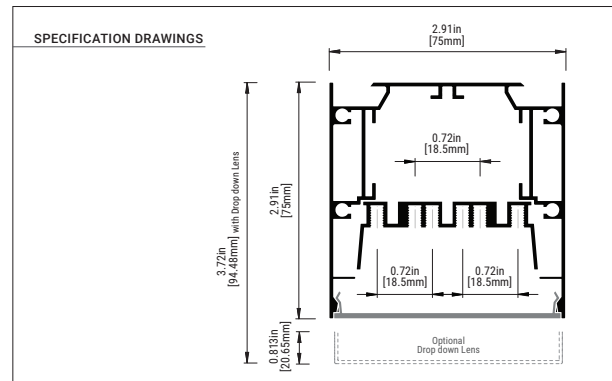

ARCHITECTURAL PROFILES

FEATURES

The F75 series is our wide Architectural Profile sports an aluminum body at 75mm wide. Ideal for commercial & residential spaces.

F75

MODEL	F75
DIMENSION	75mm
MOUNTING	Surface Mount/Suspension Mount/Recessed Mount
KELVIN	2700K*/3000K/3500K/4000K*/5000K*
LENGTH	6" – 8"/Continuous Run*
LENS	Opal/Opal Dropped
LIGHT DIRECTION	Direct/Indirect
LUMEN PACKAGE	Standard 135LM/W@3500K / High 150LM/W@3500K*
VOLTAGE	120V-277V/347V*
DIMMING	0-10V/TRIAC/Tuneable White*/Lutron*/Dim To Warm*
FINISHES	Black/White/Aluminum/Customization* (Require RAL#)

CERTIFICATIONS

APPLICATIONS

SURFACE MOUNT

RECESSED MOUNT

SUSPENSION MOUNT

F75 SUSPENSION

MODEL F75	36087-013
DIMENSION	75mm
MOUNTING	Suspension Mount
KELVIN	2700K*/3000K/3500K/4000K*/5000K*
LENGTH	6" – 8'/Continuous Run*
LENS	Opal/Opal Dropped
LIGHT DIRECTION	Downlight
LUMEN PACKAGE	Standard 135LM/W@3500K / High 150LM/W@3500K*
VOLTAGE	120V-277V/347V*
DIMMING	0-10V/TRIAC/Tuneable White*/Lutron*/Dim To Warm*
FINISHES	Black/White/Aluminum/Customization* (Require RAL#)

F75 SURFACE MOUNT

MODEL F75	36087-013
DIMENSION	75mm
MOUNTING	Surface Mount
KELVIN	2700K*/3000K/3500K/4000K*/5000K*
LENGTH	6" – 8'/Continuous Run*
LENS	Opal/Opal Dropped
LIGHT DIRECTION	Downlight
LUMEN PACKAGE	Standard 135LM/W@3500K / High 150LM/W@3500K*
VOLTAGE	120V-277V/347V*
DIMMING	0-10V/TRIAC/Tuneable White*/Lutron*/Dim To Warm*
FINISHES	Black/White/Aluminum/Customization* (Require RAL#)

*PLEASE CONSULT FACTORY

F75 RECESSED

MODEL F75	36098-019
DIMENSION	75mm
MOUNTING	Recessed Mount
KELVIN	2700K*/3000K/3500K/4000K*/5000K*
LENGTH	6" – 8'/Continuous Run*
LENS	Opal
LIGHT DIRECTION	Downlight
LUMEN PACKAGE	Standard 135LM/W@3500K / High 150LM/W@3500K*
VOLTAGE	120V-277V/347V*
DIMMING	0-10V/TRIAC/Tuneable White*/Lutron*/Dim To Warm*
FINISHES	Black/White/Aluminum/Customization* (Require RAL#)