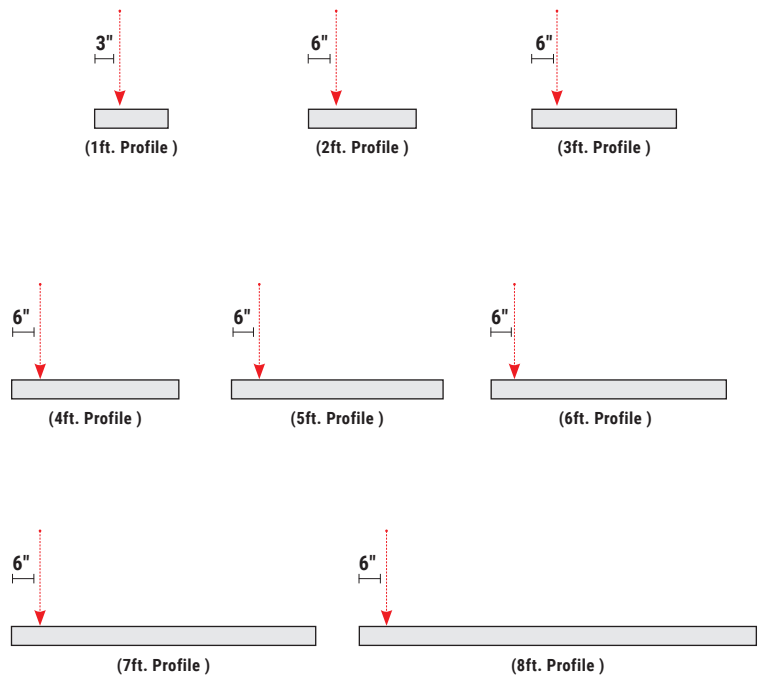

SAMSUNG BOARD TECHNICAL SPECIFICATION

MODEL	Samsung Breakaway 44 inch
POWER CONSUMPTION	31W
LUMINOUS FLUX	Standard: 4185lm @ 3500K High: 4650lm @ 3500K
LUMINOUS EFFICACY	Standard: 135lm/W High: 150lm/W

WIRE FEED POSITIONS

APPLICATION: RECESSED, WALL MOUNT

APPLICATION: SUSPENSION

PATTERNS			
S - X	Square		
R - XY	Rectangle		
U - XYZ	U-Shape		
L - XY	L-Shape		
C	Custom Pattern		
Standard Patterns Minimal Lengths			
<p>Square</p>	<p>Rectangle</p>	<p>U-Shape</p>	<p>L-Shape</p>
<p>X = 23" min. Y = 23" min.</p>		<p>X = 23" min. Y = 23" min. Z = 23" min.</p>	<p>X = 23" min. Y = 23" min.</p>
Custom Patterns		Corner	
<p>"T"</p>		<p>"X"</p>	
		<p>All corners are mitre cut and customizable to any degree.</p>	