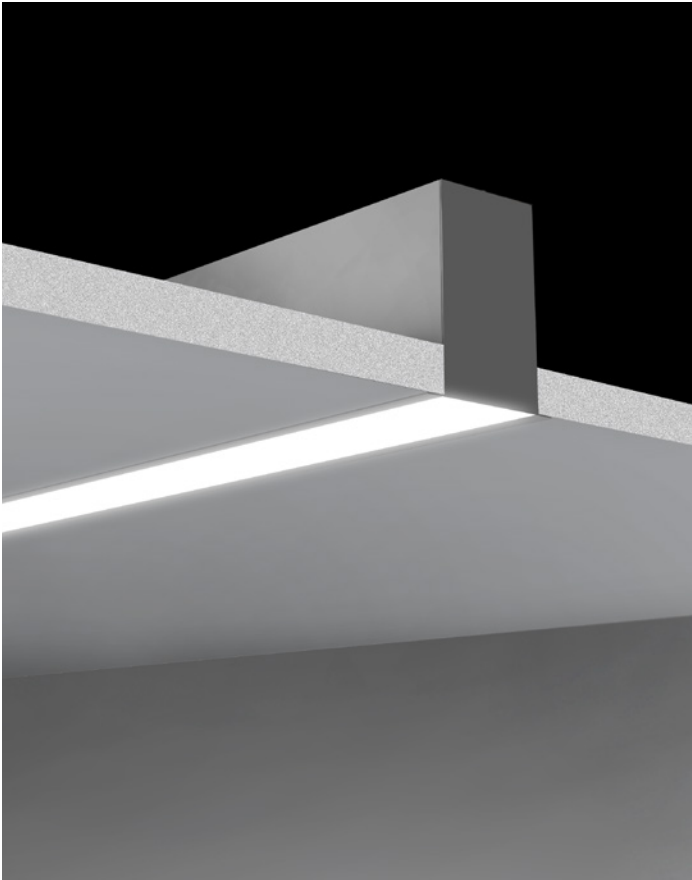

ARCHITECTURAL PROFILES

FEATURES

The F75 series is our wide Architectural Profile sports an aluminum body at 75mm wide. Ideal for commercial & residential spaces.

F75

MODEL	F75
DIMENSION	75mm
MOUNTING	Surface Mount/Suspension Mount/Recessed Mount
KELVIN	2700K*/3000K/3500K/4000K*/5000K*
LENGTH	6" – 8"/Continuous Run*
LENS	Opal/Opal Dropped
LIGHT DIRECTION	Direct/Indirect
LUMEN PACKAGE	Standard 135LM/W@3500K / High 150LM/W@3500K*
VOLTAGE	120V-277V/347V*
DIMMING	0-10V/TRIAC/Tuneable White*/Lutron*/Dim To Warm*
FINISHES	Black/White/Aluminum/Customization* (Require RAL#)

CERTIFICATIONS

APPLICATIONS

SURFACE MOUNT

RECESSED MOUNT

SUSPENSION MOUNT

F75 SUSPENSION

MODEL F75	36087-013
DIMENSION	75mm
MOUNTING	Suspension Mount
KELVIN	2700K*/3000K/3500K/4000K*/5000K*
LENGTH	6" – 8'/Continuous Run*
LENS	Opal/Opal Dropped
LIGHT DIRECTION	Downlight
LUMEN PACKAGE	Standard 135LM/W@3500K / High 150LM/W@3500K*
VOLTAGE	120V-277V/347V*
DIMMING	0-10V/TRIAC/Tuneable White*/Lutron*/Dim To Warm*
FINISHES	Black/White/Aluminum/Customization* (Require RAL#)

F75 SURFACE MOUNT

MODEL F75	36087-013
DIMENSION	75mm
MOUNTING	Surface Mount
KELVIN	2700K*/3000K/3500K/4000K*/5000K*
LENGTH	6" – 8'/Continuous Run*
LENS	Opal/Opal Dropped
LIGHT DIRECTION	Downlight
LUMEN PACKAGE	Standard 135LM/W@3500K / High 150LM/W@3500K*
VOLTAGE	120V-277V/347V*
DIMMING	0-10V/TRIAC/Tuneable White*/Lutron*/Dim To Warm*
FINISHES	Black/White/Aluminum/Customization* (Require RAL#)

*PLEASE CONSULT FACTORY

F75 RECESSED

MODEL F75	36098-019
DIMENSION	75mm
MOUNTING	Recessed Mount
KELVIN	2700K*/3000K/3500K/4000K*/5000K*
LENGTH	6" – 8'/Continuous Run*
LENS	Opal
LIGHT DIRECTION	Downlight
LUMEN PACKAGE	Standard 135LM/W@3500K / High 150LM/W@3500K*
VOLTAGE	120V-277V/347V*
DIMMING	0-10V/TRIAC/Tuneable White*/Lutron*/Dim To Warm*
FINISHES	Black/White/Aluminum/Customization* (Require RAL#)