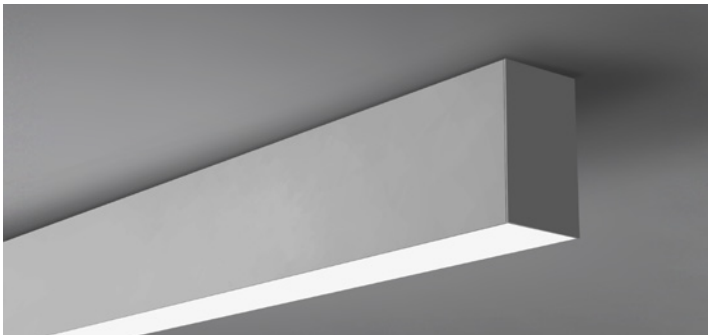

ARCHITECTURAL PROFILES

FEATURES

The F75 series is our wide Architectural Profile sports an aluminum body at 75mm wide. Ideal for commercial & residential spaces.

F75

MODEL	F75
DIMENSION	75mm
MOUNTING	Surface Mount/Suspension Mount/Recessed Mount
KELVIN	2700K*/3000K/3500K/4000K*/5000K*
LENGTH	6" – 8"/Continuous Run*
LENS	Opal/Opal Dropped
LIGHT DIRECTION	Direct/Indirect
LUMEN PACKAGE	Standard 135LM/W@3500K / High 150LM/W@3500K*
VOLTAGE	120V-277V/347V*
DIMMING	0-10V/TRIAC/Tuneable White*/Lutron*/Dim To Warm*
FINISHES	Black/White/Aluminum/Customization* (Require RAL#)

CERTIFICATIONS

APPLICATIONS

SURFACE MOUNT

RECESSED MOUNT

SUSPENSION MOUNT

F75 SUSPENSION

MODEL F75	36087-013
DIMENSION	75mm
MOUNTING	Suspension Mount
KELVIN	2700K*/3000K/3500K/4000K*/5000K*
LENGTH	6" – 8'/Continuous Run*
LENS	Opal/Opal Dropped
LIGHT DIRECTION	Downlight
LUMEN PACKAGE	Standard 135LM/W@3500K / High 150LM/W@3500K*
VOLTAGE	120V-277V/347V*
DIMMING	0-10V/TRIAC/Tuneable White*/Lutron*/Dim To Warm*
FINISHES	Black/White/Aluminum/Customization* (Require RAL#)

F75 SURFACE MOUNT

MODEL F75	36087-013
DIMENSION	75mm
MOUNTING	Surface Mount
KELVIN	2700K*/3000K/3500K/4000K*/5000K*
LENGTH	6" – 8'/Continuous Run*
LENS	Opal/Opal Dropped
LIGHT DIRECTION	Downlight
LUMEN PACKAGE	Standard 135LM/W@3500K / High 150LM/W@3500K*
VOLTAGE	120V-277V/347V*
DIMMING	0-10V/TRIAC/Tuneable White*/Lutron*/Dim To Warm*
FINISHES	Black/White/Aluminum/Customization* (Require RAL#)

*PLEASE CONSULT FACTORY

F75 RECESSED

MODEL F75	36098-019
DIMENSION	75mm
MOUNTING	Recessed Mount
KELVIN	2700K*/3000K/3500K/4000K*/5000K*
LENGTH	6" – 8'/Continuous Run*
LENS	Opal
LIGHT DIRECTION	Downlight
LUMEN PACKAGE	Standard 135LM/W@3500K / High 150LM/W@3500K*
VOLTAGE	120V-277V/347V*
DIMMING	0-10V/TRIAC/Tuneable White*/Lutron*/Dim To Warm*
FINISHES	Black/White/Aluminum/Customization* (Require RAL#)