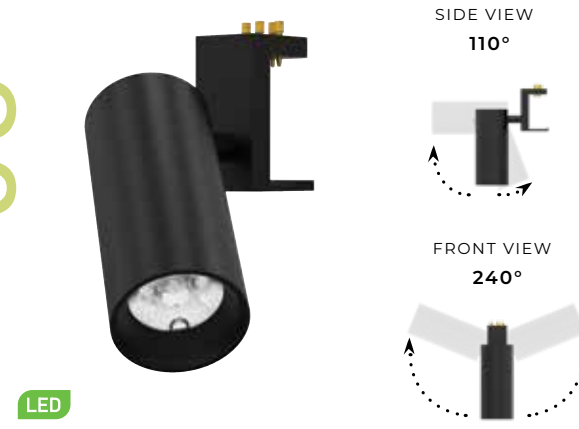

**DIMENSIONS**  
1.25"DIA x 13"H

02

**LED**  
38204-012  
6W GLOW BAR

**LAMPING**  
6W Integrated LED  
Kelvin: 3000K  
Delivered Lumens: 370LM  
CRI: 90+  
Hours: 50,000 HRS  
Dimmable: YES

**ADJUSTABLE HEAD**  
Cylindrical body for full 360° illumination  
Diffused Light  
Rotate: 100°, 240°

**DIMENSIONS**  
1.25"DIA x 8"H

03

**LED**  
38140-013  
8W ADJUSTABLE SPOT LIGHT

**LAMPING**  
8W Integrated LED  
Kelvin: 3000K  
Delivered Lumens: 650LM  
Beam Angle: 50°  
CRI: 90+  
Hours: 50,000 HRS  
Dimmable: YES