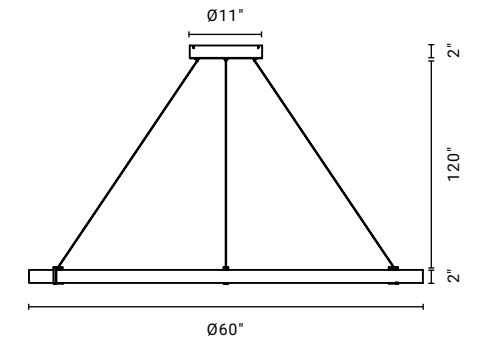

## PHOTOMETRICS

See pg 24 for complete photometrics

#### DIMENSIONS

60"DIA x 2"H  
Canopy: 11"DIA  
Max Height: 120"

38134-012  
[LED]

#### DIMENSIONS

48"DIA x 2"H  
Canopy: 9.5"DIA  
Max Height: 120"

38135-019  
[LED]

#### DIMENSIONS

32"DIA x 2"H  
Canopy: 9.5"DIA  
Max Height: 120"

SHOWN WITH

38141-010