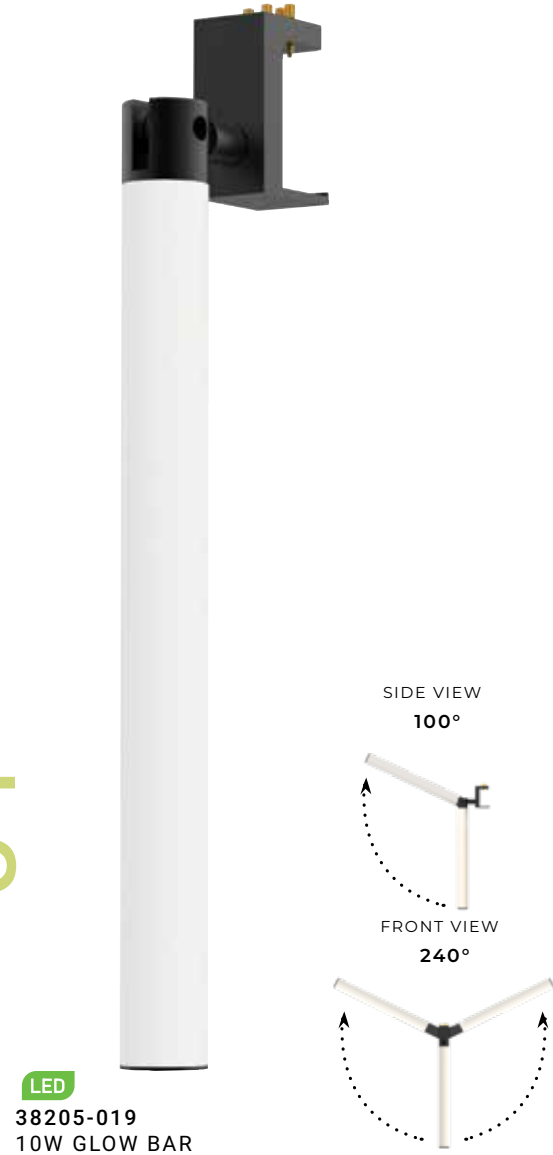

MUCCI PLUS+

01

LED
38205-019
10W GLOW BAR

LAMPING
10W Integrated LED
Kelvin: 3000K
Delivered Lumens: 730LM
CRI: 90+
Hours: 50,000 HRS
Dimmable: YES

ADJUSTABLE HEAD
Cylindrical body for full 360° illumination
Diffused Light
Rotate: 100°, 240°

DIMENSIONS
1.25"DIA x 13"H

02