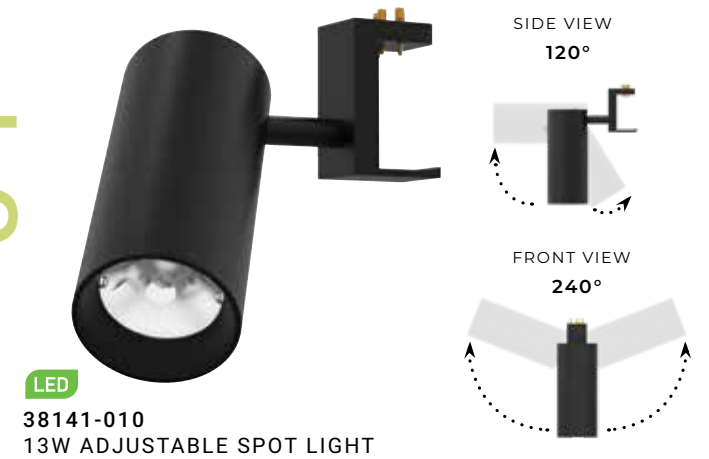

**DIMENSIONS**  
1.25"DIA x 13"H

02

**LED**  
38204-012  
6W GLOW BAR

**LAMPING**  
6W Integrated LED  
Kelvin: 3000K  
Delivered Lumens: 370LM  
CRI: 90+  
Hours: 50,000 HRS  
Dimmable: YES

**ADJUSTABLE HEAD**  
Cylindrical body for full 360° illumination  
Diffused Light  
Rotate: 100°, 240°

**DIMENSIONS**  
1.25"DIA x 8"H

03

**LED**  
38140-013  
8W ADJUSTABLE SPOT LIGHT

**LAMPING**  
8W Integrated LED  
Kelvin: 3000K  
Delivered Lumens: 650LM  
Beam Angle: 50°  
CRI: 90+  
Hours: 50,000 HRS  
Dimmable: YES

**ADJUSTABLE HEAD**  
Suit different application requirement  
Rotate: 110°, 240°

**DIMENSIONS**  
2"DIA x 4.5"H

04

**LED**  
38141-010  
13W ADJUSTABLE SPOT LIGHT

**LAMPING**  
13W Integrated LED  
Kelvin: 3000K  
Delivered Lumens: 900LM  
Beam Angle: 40°  
CRI: 90+  
Hours: 50,000 HRS  
Dimmable: YES

**ADJUSTABLE HEAD**  
Suit different application requirement  
Rotate: 120°, 240°

**DIMENSIONS**  
2.5"DIA x 5.5"H

05

**LED**  
38142-017  
10W FIXED DOWN LIGHT

**LAMPING**  
10W Integrated LED  
Kelvin: 3000K  
Delivered Lumens: 480LM  
Beam Angle: 160°  
CRI: 90+  
Hours: 50,000 HRS  
Dimmable: YES