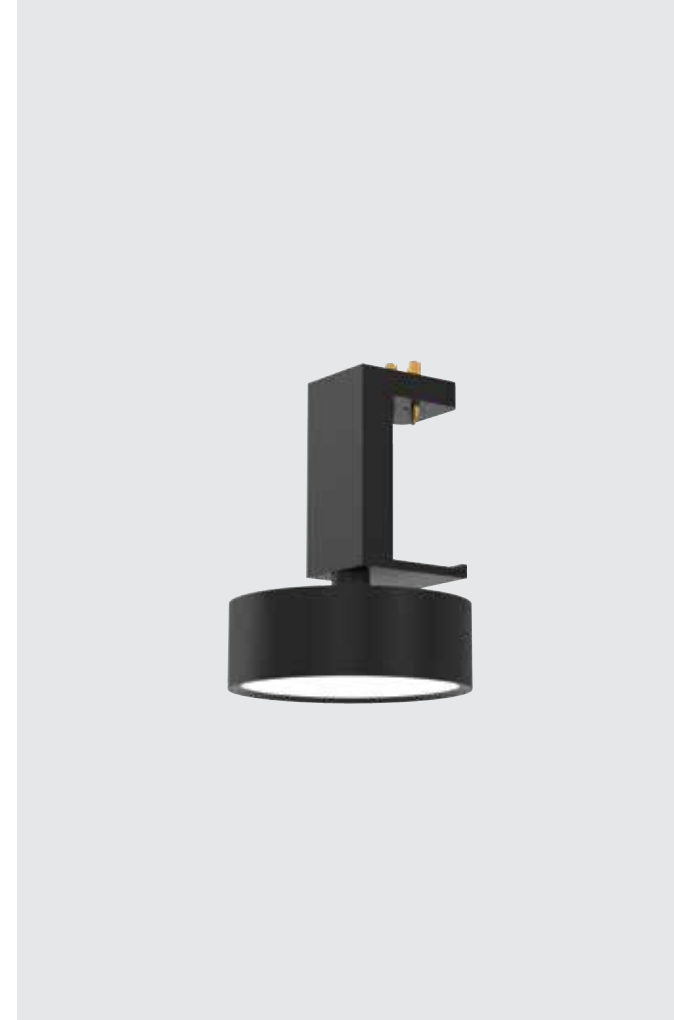

## 2 Choose any combination of modules to attach (UP TO 70 WATTS MAX)

8W Adjustable Spot Light

13W Adjustable Spot Light

10W Fixed Down Light

6W Glow Bar

10W Glow Bar

### MODULE FEATURES

SLIDE AND LOCK

## MODERN MODULES

The Mucci collection features 5 modules to choose from: 2 adjustable spot lights, 1 fixed downlight, and 2 glow bars. Depending on your needs, you can mix and match, creating your own design, to a combined maximum of 70W.