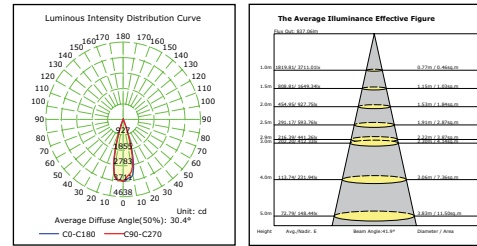

PHOTOMETRICS

SPOT

38140

38141

10W FIXED DOWN LIGHT

38142

GLOW BAR

38204

38205

Let's customize

Our Eurofase Lighting Specialist will work with you to customize a lighting system of your choice; from choosing the amount of modules, custom shapes and lengths.

TEL: 905.695.2055
TOLL FREE: 1.800.660.5391
EMAIL: orders@fase1lighting.com