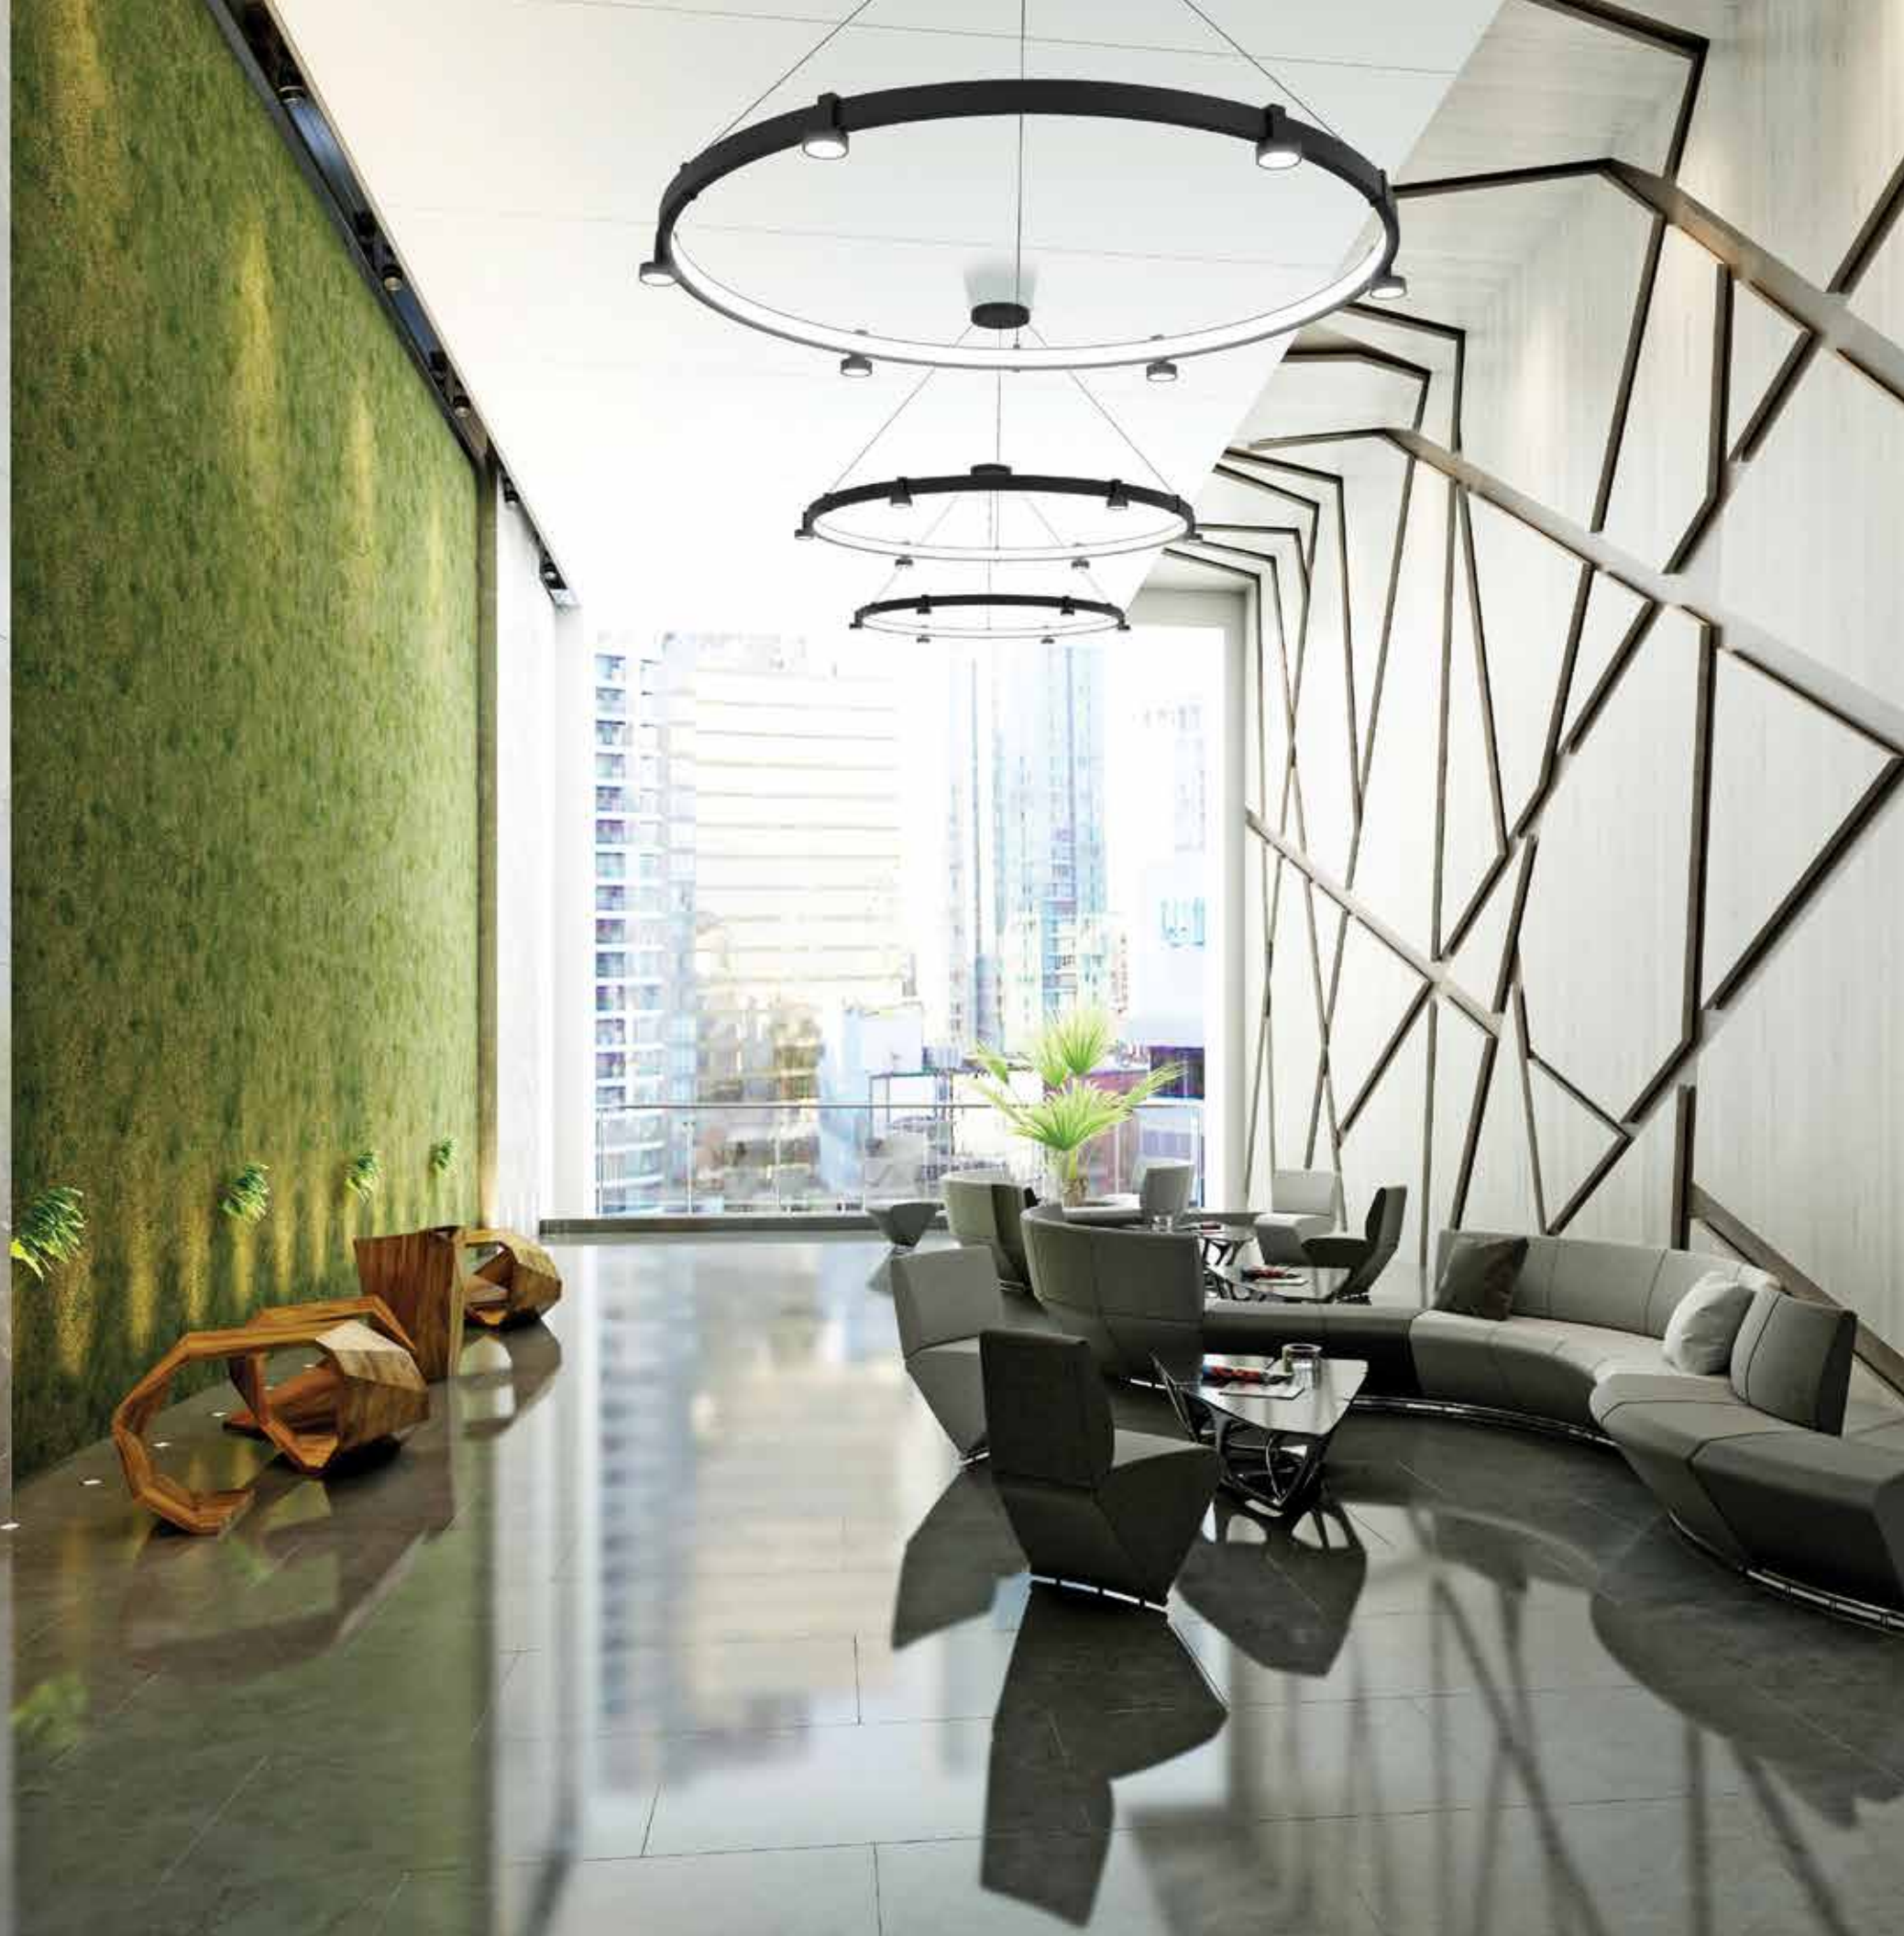

Introducing
MUCCI

A new custom system for lighting, the minimalist Mucci collection features a black aluminum body, that's now also available in white! Options include round and rectangular options to bring a sleek, contemporary design to multiple environments. Integrated LED lighting is built into the fixture frame to create one unified piece, with the option for an inner or outer glow in the circular chandeliers. Mucci is fully customizable with multiple light modules that can be easily attached to a copper power rail above the aluminum frame for tailored directional lighting.