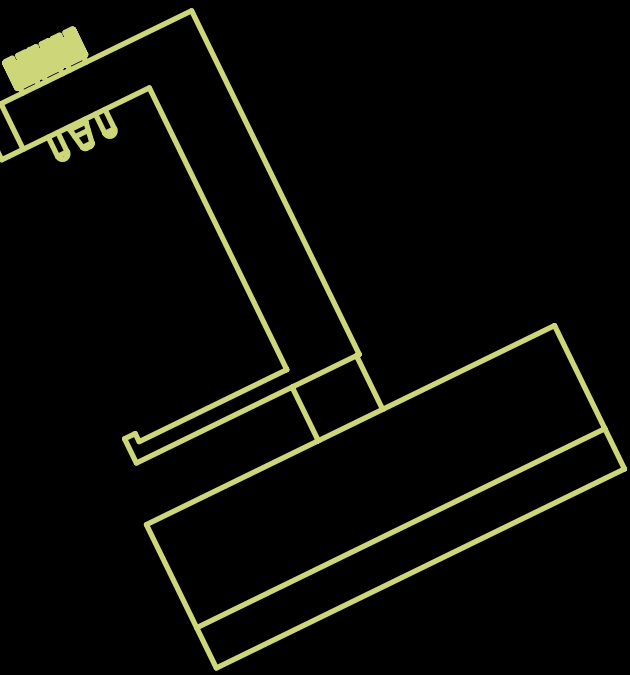

CONSTRUCT
MAST
MUCCI
ROUTE

The Mucci System is UL Listed to ensure safe operation for many years to come. We want to ensure your success with every project you tackle. We're also offering a 5 year limited warranty.