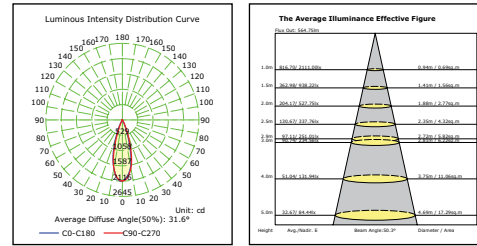

PHOTOMETRICS

SPOT

38140

38141