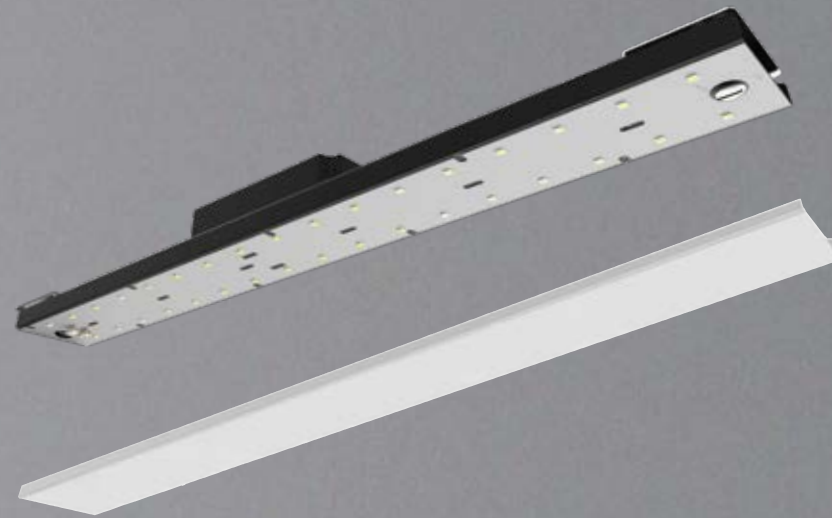

LENS

36372 / 36373 / 36374

The lens module is the perfect choice for consistent lighting that spans a large area. Available in three sizes, the lens offers high quality diffused lighting for various spaces.

Modules available in black

STANDARD SPECIFICATIONS

Integrated LED
Beam angle: 115°
Kelvin: 3000K
CRI: 90+

ELECTRICAL

Input voltage: 120V AC

36455 - TRIAC
36704 - 0-10V

LAMPING

LED Consumption: 40W
Delivered Lumen: 1800lm

DIMENSIONS

Module: 35.43"L x 3.74"W

36453 - TRIAC
36454 - 0-10V

LAMPING

LED Consumption: 35W
Delivered Lumen: 1400lm

DIMENSIONS

Module: 23.62"L x 3.74"W

36451 - TRIAC
36452 - 0-10V

LAMPING

LED Consumption: 20W
Delivered Lumen: 570lm

DIMENSIONS

Module: 11.81"L x 3.74"W

SPECIFICATION DRAWINGS