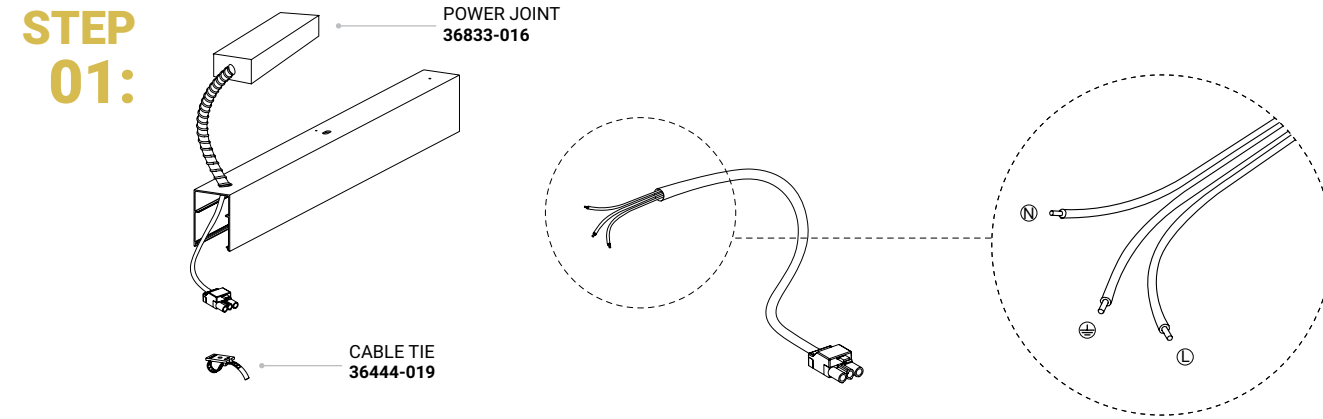

LED Consumption: 20W
Delivered Lumen: 570lm

DIMENSIONS

Module: 11.81"L x 3.74"W

SPECIFICATION DRAWINGS

ACCESSORIES

		RECESSED	MOUNT BETWEEN WALLS (Option A)	MOUNT BETWEEN WALLS (Option B)	SURFACE MOUNTED	PENDANT
END CAP 36441-01		•	•	•	•	•
CONNECTING BRACKET 36442-013					•	
CONNECTING BRACKET 36443-017		•				
CABLE TIE 36444-019		•	•	•	•	•
POWER JOINT (TRIAC DIMMING) JUNCTION BOX INCLUDED 36833-016		•	•	•	•	•
POWER JOINT (0-10V DIMMING) JUNCTION BOX INCLUDED 36834-013		•	•	•	•	•
MOUNTING CLIP 36445-017			•			
HANGING WIRE 36449-012			•			
MOUNTING CLIP 36446-014				•		
PENDANT KIT WITH POWER CORD 36448-01						•
PENDANT KIT WITHOUT POWER CORD 36450-01						•
RECESSED MOUNTING CLIP 38722-011		•				
1 METER (39") EXTENSION CABLE 36902-019		•	•	•	•	•

INSTALLATION

3 WIRES - TRIAC DIMMING

5 WIRES - 0-10V DIMMING

INSTALLATION

STEP 04:

STEP 05:

STEP 06:

STEP 07: