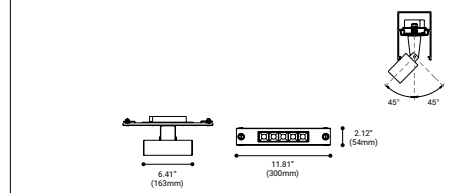

LED Consumption: 30W
Delivered Lumen: 1400lm

DIMENSIONS

Module: 2.51"DIA x 11.81"W x 3.58"H

SPECIFICATION DRAWINGS

SPECIFICATION DRAWINGS

DOWN LIGHT

36456 / 36457

This module offers fixed directional down lighting for general illumination. With its multiple light sources, you get a wider coverage for larger areas.

DIMENSIONS

Module: 23.62"L x 18.66"W x 2.12"H

36463 - TRIAC
36464 - 0-10V

LAMPING

LED Consumption: 24W
Delivered Lumen: 1700lm

DIMENSIONS

Module: 23.62"L x 12.52"W x 2.12"H

36462 - TRIAC
36703 - 0-10V

LAMPING

LED Consumption: 12W
Delivered Lumen: 850lm

DIMENSIONS

Module: 11.81"L x 6.41"W x 2.12"H

SPECIFICATION DRAWINGS

IP20

LENS

36372 / 36373 / 36374