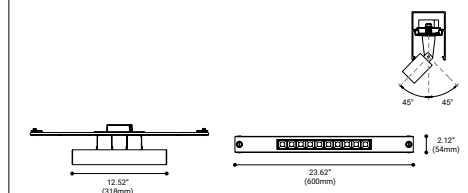

DIMENSIONS

Module: 2.51"DIA x 11.81"W x 3.58"H

PHOTOMETRICS

See pg 28 for complete photometrics

CUSTOMIZATION

For customization, please consult Eurofase

36460 - TRIAC
36461 - 0-10V

LAMPING

LED Consumption: 30W
Delivered Lumen: 1400lm

DIMENSIONS

Module: 2.51"DIA x 11.81"W x 3.58"H

SPECIFICATION DRAWINGS

SPECIFICATION DRAWINGS

DOWN LIGHT

36456 / 36457

This module offers fixed directional down lighting for general illumination. With its multiple light sources, you get a wider coverage for larger areas.

DIMENSIONS

Module: 23.62"L x 18.66"W x 2.12"H

36463 - TRIAC
36464 - 0-10V

LAMPING

LED Consumption: 24W
Delivered Lumen: 1700lm

DIMENSIONS

Module: 23.62"L x 12.52"W x 2.12"H

36462 - TRIAC
36703 - 0-10V

LAMPING

LED Consumption: 12W
Delivered Lumen: 850lm

DIMENSIONS

Module: 11.81"L x 6.41"W x 2.12"H

SPECIFICATION DRAWINGS

IP20

LENS

36372 / 36373 / 36374