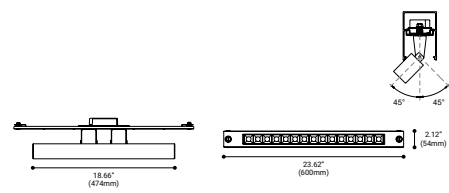

LED Consumption: 30W
Delivered Lumen: 1400lm

DIMENSIONS

Module: 2.51"DIA x 11.81"W x 3.58"H

SPECIFICATION DRAWINGS

SPECIFICATION DRAWINGS

DOWN LIGHT

36456 / 36457

This module offers fixed directional down lighting for general illumination. With its multiple light sources, you get a wider coverage for larger areas.

DIMENSIONS

Module: 23.62"L x 18.66"W x 2.12"H

36463 - TRIAC
36464 - 0-10V

LAMPING

LED Consumption: 24W
Delivered Lumen: 1700lm

DIMENSIONS

Module: 23.62"L x 12.52"W x 2.12"H

36462 - TRIAC
36703 - 0-10V

LAMPING

LED Consumption: 12W
Delivered Lumen: 850lm

DIMENSIONS

Module: 11.81"L x 6.41"W x 2.12"H

SPECIFICATION DRAWINGS

IP20

LENS

36372 / 36373 / 36374