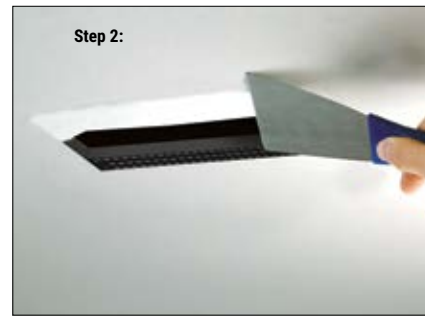

Aluminum profile section without LED module can be used as building material.

LED module can be installed and shift easily to light up the required space.

INSTALLATION

APPLICATION TRIMLESS RECESSED

APPLICATION SURFACE MOUNTED