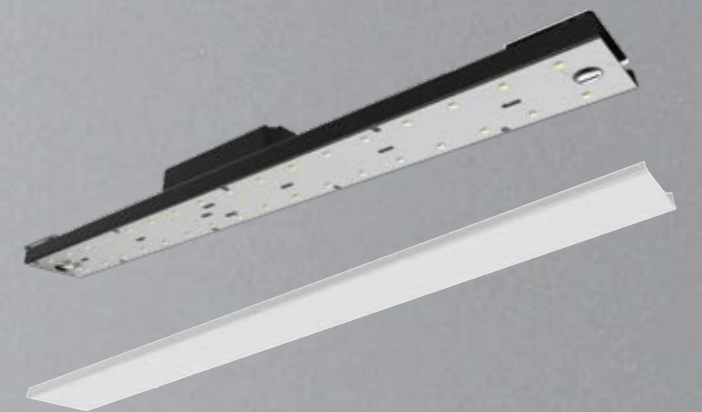

36441-01
End Cap

36442-013
Connecting Bracket

36441-01
End Cap

36443-017
Connecting Bracket

SPOT

MULTIPLES

LIGHT CHOICE

Each Construct module sports an aluminum body with powder coated finish and aluminum die cast trim that makes this versatile collection extremely durable. Its housing design with proprietary hidden heat sink mechanism protects LED life for longevity as it increases the heat flow away by absorbing thermal energy and then dispersing it into the surrounding ambient air.

DOWNLIGHT

LENS

SPOT

36458 / 36459 / 36460 / 36461

The spot module is the best choice for directional lighting to highlight specific pieces that deserve that extra attention. For hanging art, sculptures, and even a little reading nook, you can shape the perfect ambiance by adding supplementary layered lighting.

Modules available in black

STANDARD SPECIFICATIONS

Integrated LED
Beam angle: 30°
Kelvin: 3000K
CRI: 90+

ELECTRICAL

Input voltage: 120V AC

36458 - TRIAC
36459 - 0-10V

LAMPING

LED Consumption: 16.5W
Delivered Lumen: 700lm

Aluminum profile section without LED module can be used as building material.

LED module can be installed and shift easily to light up the required space.

INSTALLATION

APPLICATION TRIMLESS RECESSED

APPLICATION SURFACE MOUNTED