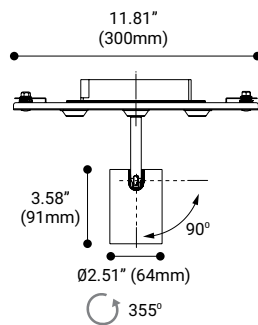

DIMENSIONS

Module: 2.51"DIA x 11.81"W x 3.58"H

PHOTOMETRICS

See pg 28 for complete photometrics

CUSTOMIZATION

For customization, please consult Eurofase

36460 - TRIAC
36461 - 0-10V

LAMPING

LED Consumption: 30W
Delivered Lumen: 1400lm

DIMENSIONS

Module: 2.51"DIA x 11.81"W x 3.58"H

SPECIFICATION DRAWINGS

SPECIFICATION DRAWINGS

DOWN LIGHT

36456 / 36457

This module offers fixed directional down lighting for general illumination. With its multiple light sources, you get a wider coverage for larger areas.

DIMENSIONS

Module: 23.62"L x 18.66"W x 2.12"H

36463 - TRIAC
36464 - 0-10V

LAMPING

LED Consumption: 24W
Delivered Lumen: 1700lm

DIMENSIONS

Module: 23.62"L x 12.52"W x 2.12"H

36462 - TRIAC
36703 - 0-10V