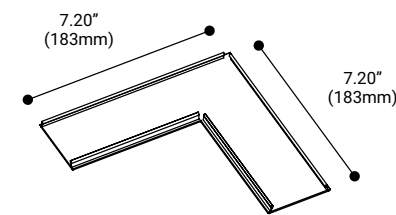

TRIMLESS RECESSED

- 36433* 6ft. (1828mm)
- 36434* 8ft. (2438mm)
- 36435* 10ft. (3048mm)

Finishes: Black

*Field Cuttable. Please consult factory.

CONNECTIONS & CORNER PROFILE OPTION:

36439-01
Horizontal Corner L-Shaped
Connector for Ceiling

- 36436* 6ft. (1828mm)
- 36437* 8ft. (2438mm)
- 36438* 10ft. (3048mm)

Finishes: Black

*Field Cuttable. Please consult factory.

CONNECTIONS & CORNER PROFILE OPTION:

36440-01
Trimless Recessed
Horizontal Corner

DIMENSIONS

Module: 2.51"DIA x 11.81"W x 3.58"H

PHOTOMETRICS

See pg 28 for complete photometrics

CUSTOMIZATION

For customization, please consult Eurofase

36460 - TRIAC
36461 - 0-10V

LAMPING

LED Consumption: 30W
Delivered Lumen: 1400lm

DIMENSIONS

Module: 2.51"DIA x 11.81"W x 3.58"H

SPECIFICATION DRAWINGS

SPECIFICATION DRAWINGS

DOWN LIGHT

36456 / 36457

This module offers fixed directional down lighting for general illumination. With its multiple light sources, you get a wider coverage for larger areas.