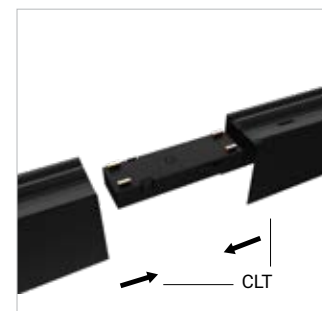

TRIMLESS RECESSED

- 36433* 6ft. (1828mm)
- 36434* 8ft. (2438mm)
- 36435* 10ft. (3048mm)

Finishes: Black

*Field Cuttable. Please consult factory.

CONNECTIONS & CORNER PROFILE OPTION:

36439-01
Horizontal Corner L-Shaped
Connector for Ceiling

- 36436* 6ft. (1828mm)
- 36437* 8ft. (2438mm)
- 36438* 10ft. (3048mm)

Finishes: Black

*Field Cuttable. Please consult factory.

CONNECTIONS & CORNER PROFILE OPTION:

36440-01
Trimless Recessed
Horizontal Corner

36441-01
End Cap

36442-013
Connecting Bracket

36441-01
End Cap

36443-017
Connecting Bracket

SPOT

MULTIPLES

LIGHT CHOICE

Each Construct module sports an aluminum body with powder coated finish and aluminum die cast trim that makes this versatile collection extremely durable. Its housing design with proprietary hidden heat sink mechanism protects LED life for longevity as it increases the heat flow away by absorbing thermal energy and then dispersing it into the surrounding ambient air.