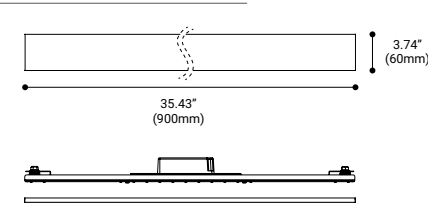

SPECIFICATION DRAWINGS