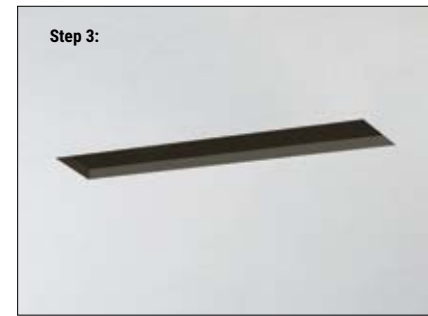

Aluminum profile section without LED module can be used as building material.

LED module can be installed and shift easily to light up the required space.

INSTALLATION

APPLICATION TRIMLESS RECESSED

APPLICATION SURFACE MOUNTED