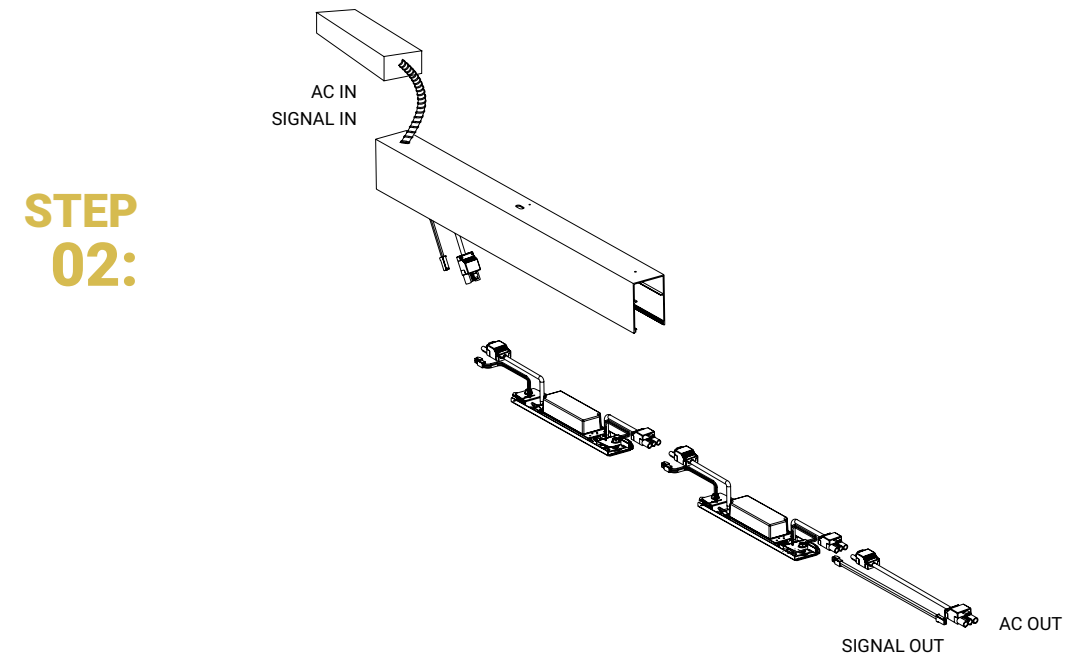

5 WIRES - 0-10V DIMMING