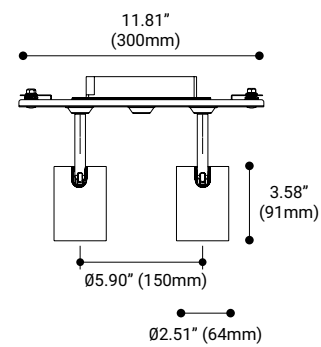

DIMENSIONS

Module: 2.51"DIA x 11.81"W x 3.58"H

PHOTOMETRICS

See pg 28 for complete photometrics

CUSTOMIZATION

For customization, please consult Eurofase

36460 - TRIAC
36461 - 0-10V

LAMPING

LED Consumption: 30W
Delivered Lumen: 1400lm

DIMENSIONS

Module: 2.51"DIA x 11.81"W x 3.58"H

SPECIFICATION DRAWINGS

SPECIFICATION DRAWINGS

DOWN LIGHT

36456 / 36457

This module offers fixed directional down lighting for general illumination. With its multiple light sources, you get a wider coverage for larger areas.

DIMENSIONS

Module: 23.62"L x 18.66"W x 2.12"H

36463 - TRIAC
36464 - 0-10V

LAMPING

LED Consumption: 24W
Delivered Lumen: 1700lm

DIMENSIONS

Module: 23.62"L x 12.52"W x 2.12"H

36462 - TRIAC
36703 - 0-10V