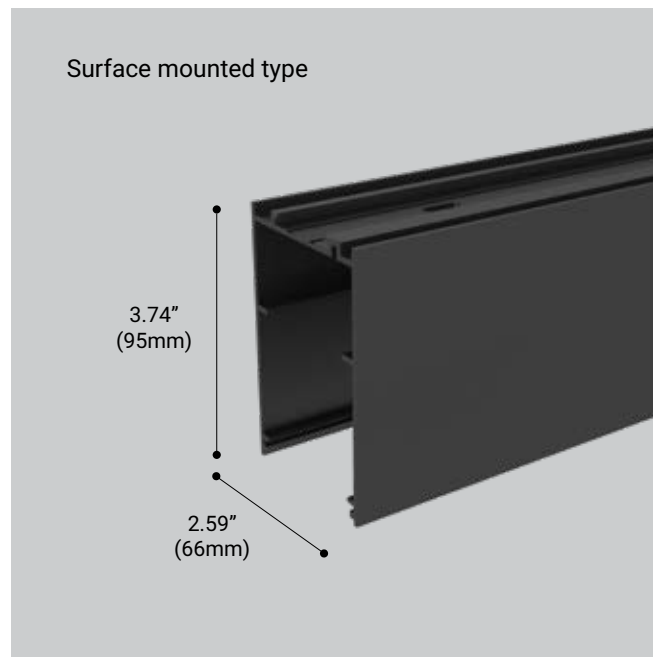

MOUNT CHOICES

PENDANT

TRIMLESS RECESSED

SURFACE MOUNT

MOUNT BETWEEN WALLS
OPTION 1

MOUNT BETWEEN WALLS
OPTION 2

MOUNTING OPTIONS

SURFACE MOUNT / PENDANT / MOUNTED BETWEEN WALLS

TRIMLESS RECESSED

- 36433* 6ft. (1828mm)
- 36434* 8ft. (2438mm)
- 36435* 10ft. (3048mm)

Finishes: Black

*Field Cuttable. Please consult factory.

CONNECTIONS & CORNER PROFILE OPTION:

36439-01
Horizontal Corner L-Shaped
Connector for Ceiling