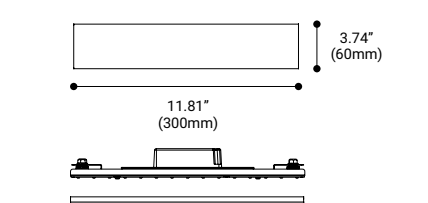

SPECIFICATION DRAWINGS