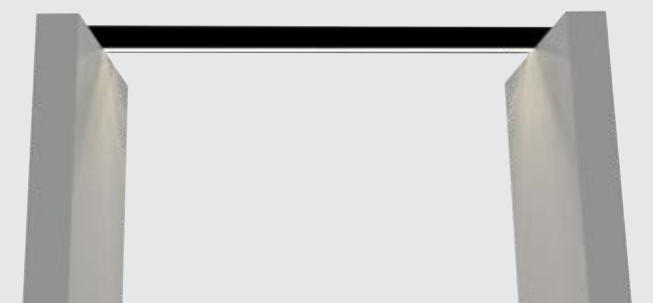

MOUNT CHOICES

PENDANT

TRIMLESS RECESSED

SURFACE MOUNT

MOUNT BETWEEN WALLS
OPTION 1

MOUNT BETWEEN WALLS
OPTION 2

MOUNTING OPTIONS

SURFACE MOUNT / PENDANT / MOUNTED BETWEEN WALLS

TRIMLESS RECESSED

- 36433* 6ft. (1828mm)
- 36434* 8ft. (2438mm)
- 36435* 10ft. (3048mm)

Finishes: Black

*Field Cuttable. Please consult factory.

CONNECTIONS & CORNER PROFILE OPTION:

36439-01
Horizontal Corner L-Shaped
Connector for Ceiling