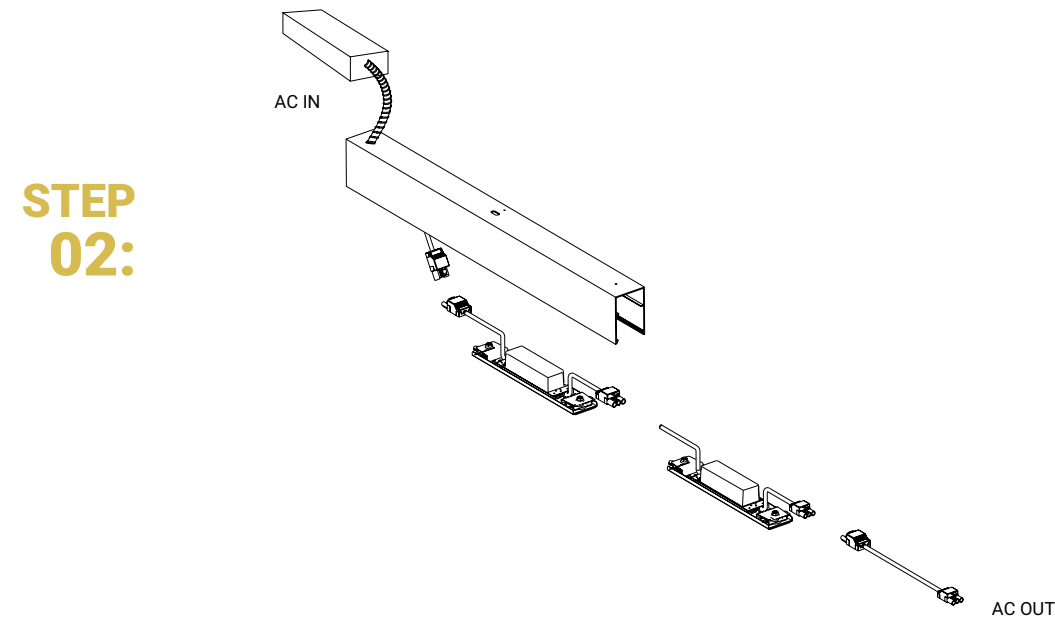

INSTALLATION

3 WIRES - TRIAC DIMMING