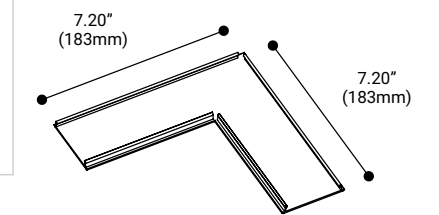

TRIMLESS RECESSED

- 36433* 6ft. (1828mm)
- 36434* 8ft. (2438mm)
- 36435* 10ft. (3048mm)

Finishes: Black

*Field Cuttable. Please consult factory.

CONNECTIONS & CORNER PROFILE OPTION:

36439-01
Horizontal Corner L-Shaped
Connector for Ceiling

- 36436* 6ft. (1828mm)
- 36437* 8ft. (2438mm)
- 36438* 10ft. (3048mm)

Finishes: Black

*Field Cuttable. Please consult factory.

CONNECTIONS & CORNER PROFILE OPTION:

36440-01
Trimless Recessed
Horizontal Corner

DIMENSIONS

Module: 2.51"DIA x 11.81"W x 3.58"H

PHOTOMETRICS

See pg 28 for complete photometrics

CUSTOMIZATION

For customization, please consult Eurofase

36460 - TRIAC
36461 - 0-10V

LAMPING

LED Consumption: 30W
Delivered Lumen: 1400lm

DIMENSIONS

Module: 2.51"DIA x 11.81"W x 3.58"H

SPECIFICATION DRAWINGS

SPECIFICATION DRAWINGS

DOWN LIGHT

36456 / 36457

This module offers fixed directional down lighting for general illumination. With its multiple light sources, you get a wider coverage for larger areas.