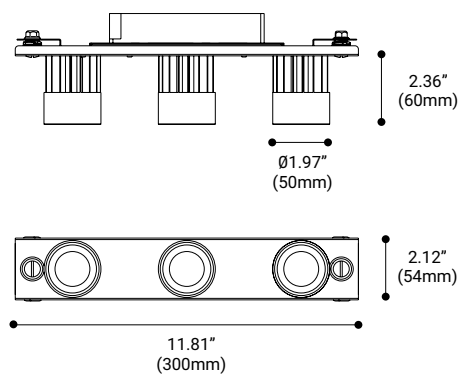

SPECIFICATION DRAWINGS