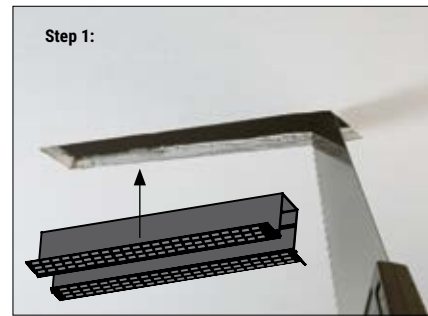

INSTALLATION

3 WIRES - TRIAC DIMMING

5 WIRES - 0-10V DIMMING

INSTALLATION

STEP 04:

STEP 05:

STEP 06:

STEP 07:

Aluminum profile section without LED module can be used as building material.

LED module can be installed and shift easily to light up the required space.

INSTALLATION

APPLICATION TRIMLESS RECESSED

APPLICATION SURFACE MOUNTED