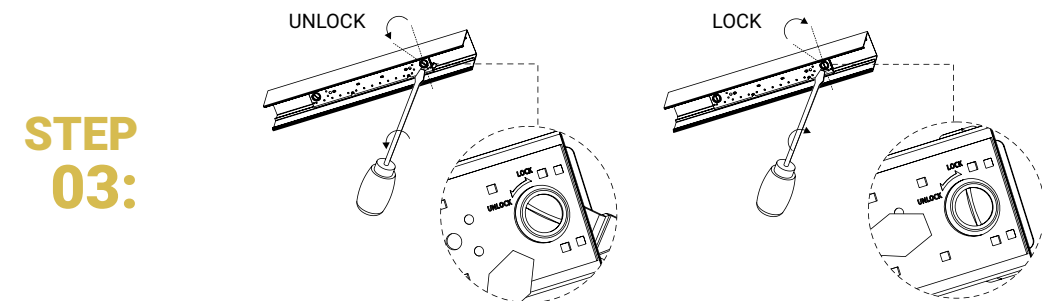

5 WIRES - 0-10V DIMMING