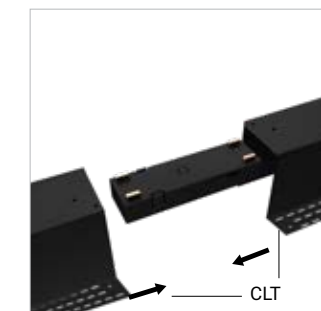

TRIMLESS RECESSED

- 36433* 6ft. (1828mm)
- 36434* 8ft. (2438mm)
- 36435* 10ft. (3048mm)

Finishes: Black

*Field Cuttable. Please consult factory.

CONNECTIONS & CORNER PROFILE OPTION:

36439-01
Horizontal Corner L-Shaped
Connector for Ceiling

- 36436* 6ft. (1828mm)
- 36437* 8ft. (2438mm)
- 36438* 10ft. (3048mm)

Finishes: Black

*Field Cuttable. Please consult factory.

CONNECTIONS & CORNER PROFILE OPTION:

36440-01
Trimless Recessed
Horizontal Corner

36441-01
End Cap

36442-013
Connecting Bracket

36441-01
End Cap

36443-017
Connecting Bracket

SPOT

MULTIPLES

LIGHT CHOICE

Each Construct module sports an aluminum body with powder coated finish and aluminum die cast trim that makes this versatile collection extremely durable. Its housing design with proprietary hidden heat sink mechanism protects LED life for longevity as it increases the heat flow away by absorbing thermal energy and then dispersing it into the surrounding ambient air.