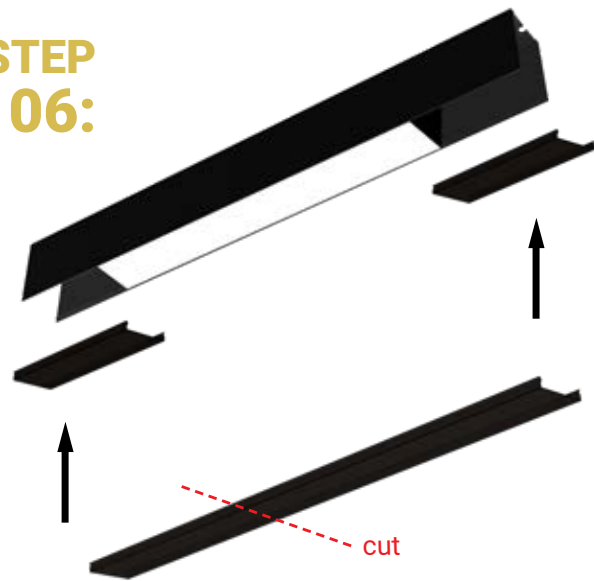

INSTALLATION

3 WIRES - TRIAC DIMMING

5 WIRES - 0-10V DIMMING

INSTALLATION

STEP 04:

STEP 05:

STEP 06:

STEP 07:

Aluminum profile section without LED module can be used as building material.

LED module can be installed and shift easily to light up the required space.

INSTALLATION

APPLICATION TRIMLESS RECESSED

APPLICATION SURFACE MOUNTED