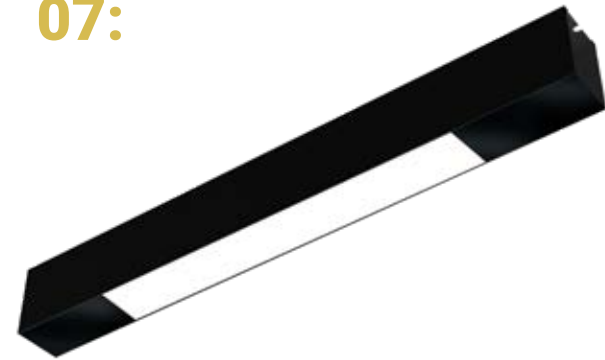

Aluminum profile section without LED module can be used as building material.

LED module can be installed and shift easily to light up the required space.

INSTALLATION

APPLICATION TRIMLESS RECESSED

APPLICATION SURFACE MOUNTED