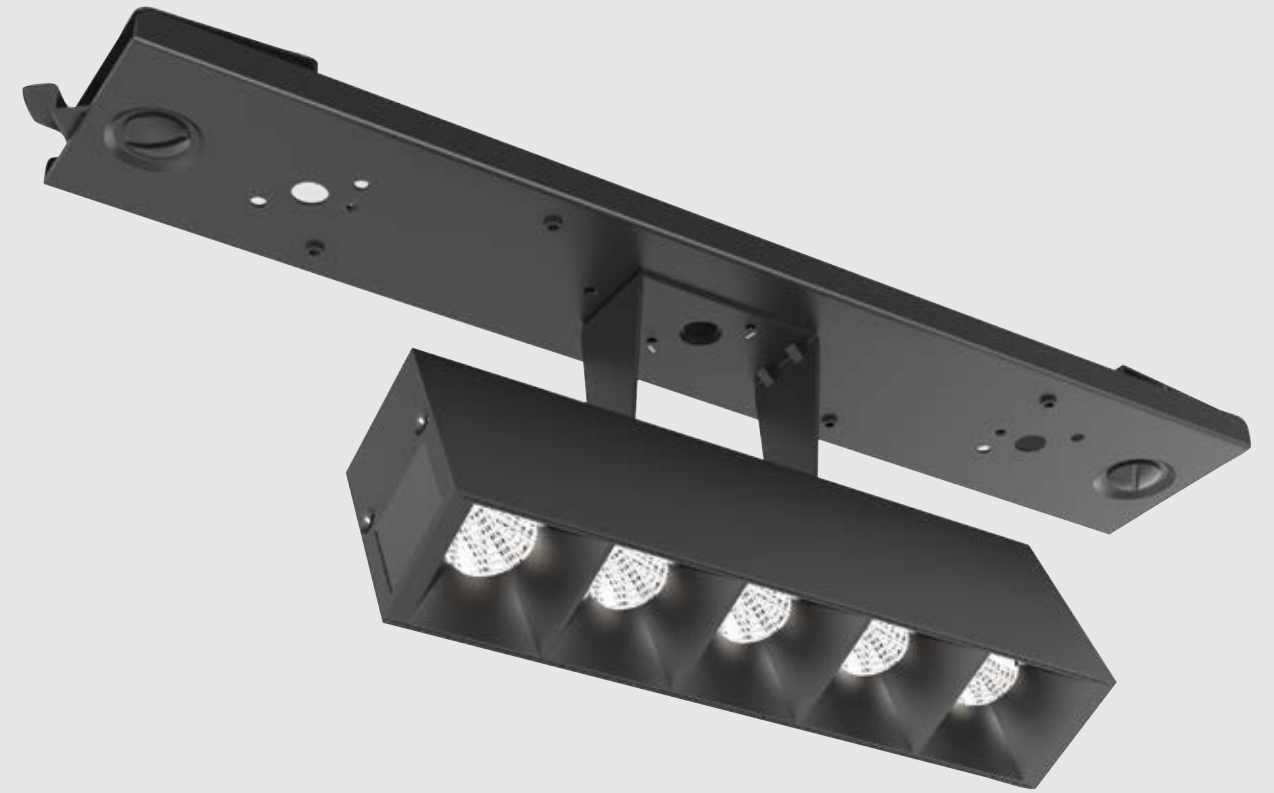

36441-01
End Cap

36442-013
Connecting Bracket

36441-01
End Cap

36443-017
Connecting Bracket

SPOT

MULTIPLES

LIGHT CHOICE

Each Construct module sports an aluminum body with powder coated finish and aluminum die cast trim that makes this versatile collection extremely durable. Its housing design with proprietary hidden heat sink mechanism protects LED life for longevity as it increases the heat flow away by absorbing thermal energy and then dispersing it into the surrounding ambient air.

DOWNLIGHT

LENS

SPOT

36458 / 36459 / 36460 / 36461

The spot module is the best choice for directional lighting to highlight specific pieces that deserve that extra attention. For hanging art, sculptures, and even a little reading nook, you can shape the perfect ambiance by adding supplementary layered lighting.

Modules available in black

STANDARD SPECIFICATIONS

Integrated LED
Beam angle: 30°
Kelvin: 3000K
CRI: 90+

ELECTRICAL

Input voltage: 120V AC

36458 - TRIAC
36459 - 0-10V

LAMPING

LED Consumption: 16.5W
Delivered Lumen: 700lm

LED Consumption: 30W
Delivered Lumen: 1400lm

DIMENSIONS

Module: 2.51"DIA x 11.81"W x 3.58"H

SPECIFICATION DRAWINGS

SPECIFICATION DRAWINGS

DOWN LIGHT

36456 / 36457

This module offers fixed directional down lighting for general illumination. With its multiple light sources, you get a wider coverage for larger areas.