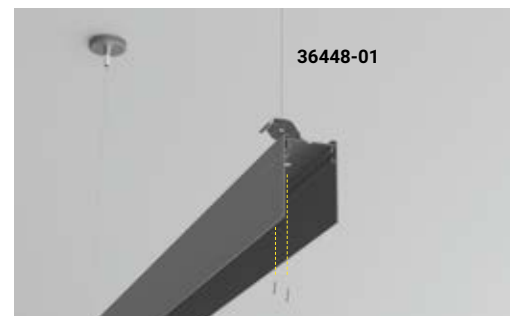

Use the Pendant Kit to secure the track section.