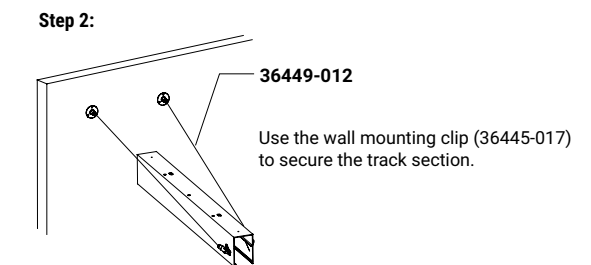

APPLICATION MOUNT BETWEEN WALLS OPTION 1