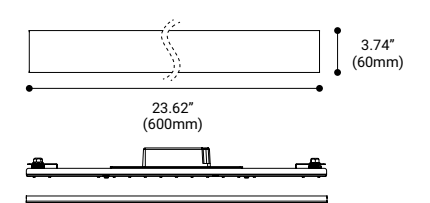

SPECIFICATION DRAWINGS