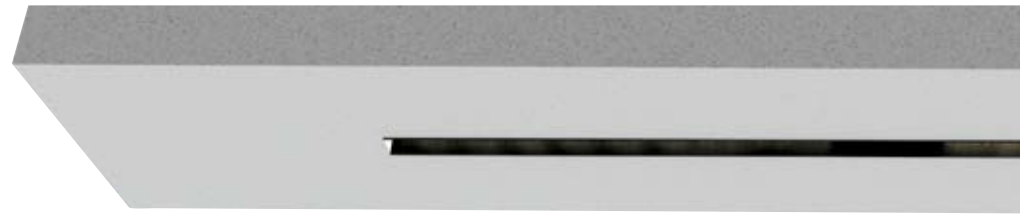

Aluminum profile section without LED module can be used as building material.

LED module can be installed and shift easily to light up the required space.

INSTALLATION

APPLICATION TRIMLESS RECESSED

APPLICATION SURFACE MOUNTED