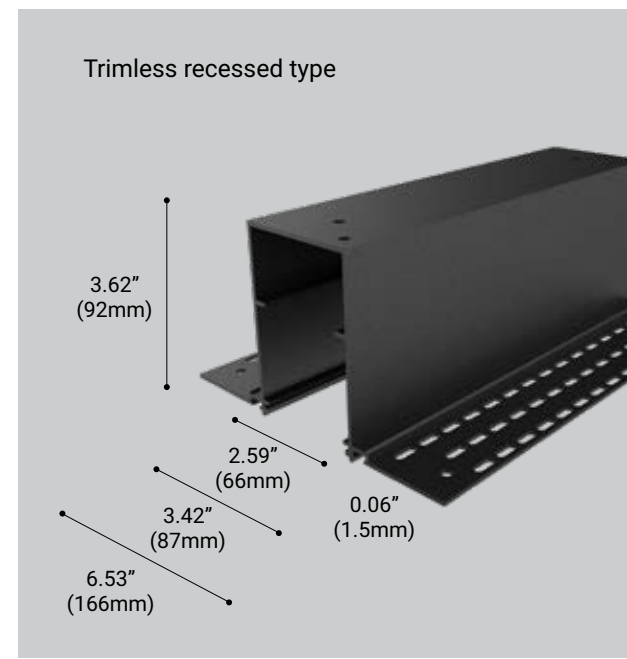

MOUNT CHOICES

PENDANT

TRIMLESS RECESSED

SURFACE MOUNT

MOUNT BETWEEN WALLS
OPTION 1

MOUNT BETWEEN WALLS
OPTION 2

MOUNTING OPTIONS

SURFACE MOUNT / PENDANT / MOUNTED BETWEEN WALLS

TRIMLESS RECESSED

- 36433* 6ft. (1828mm)
- 36434* 8ft. (2438mm)
- 36435* 10ft. (3048mm)

Finishes: Black

*Field Cuttable. Please consult factory.

CONNECTIONS & CORNER PROFILE OPTION:

36439-01
Horizontal Corner L-Shaped
Connector for Ceiling