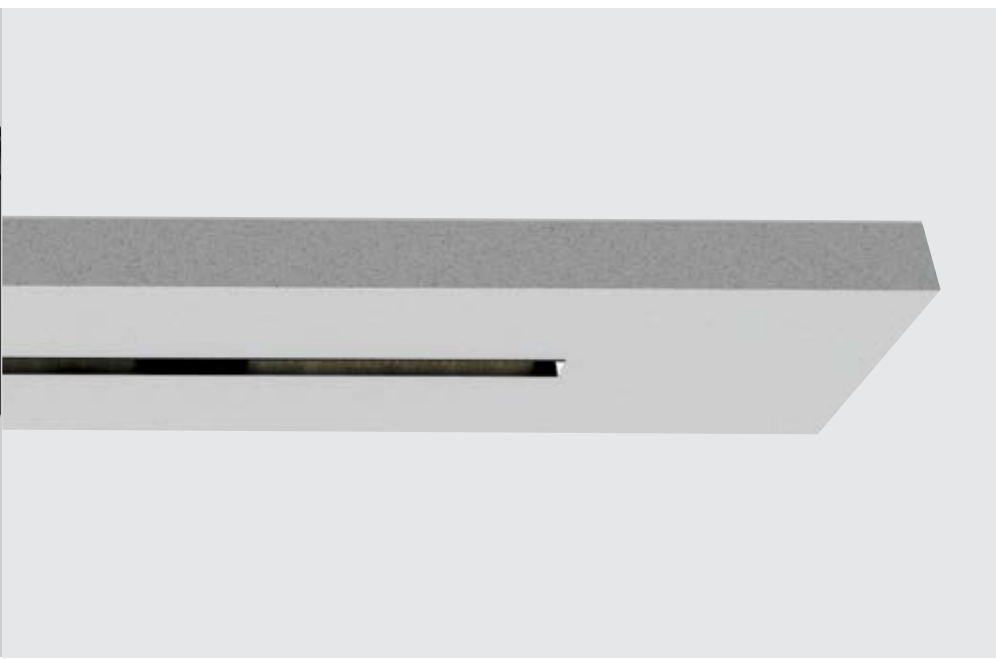

MOUNT CHOICES

PENDANT

TRIMLESS RECESSED

SURFACE MOUNT

MOUNT BETWEEN WALLS
OPTION 1

MOUNT BETWEEN WALLS
OPTION 2

MOUNTING OPTIONS

SURFACE MOUNT / PENDANT / MOUNTED BETWEEN WALLS

TRIMLESS RECESSED

- 36433* 6ft. (1828mm)
- 36434* 8ft. (2438mm)
- 36435* 10ft. (3048mm)

Finishes: Black

*Field Cuttable. Please consult factory.

CONNECTIONS & CORNER PROFILE OPTION:

36439-01
Horizontal Corner L-Shaped
Connector for Ceiling

LED Consumption: 30W
Delivered Lumen: 1400lm

DIMENSIONS

Module: 2.51"DIA x 11.81"W x 3.58"H

SPECIFICATION DRAWINGS

SPECIFICATION DRAWINGS

DOWN LIGHT

36456 / 36457

This module offers fixed directional down lighting for general illumination. With its multiple light sources, you get a wider coverage for larger areas.

Aluminum profile section without LED module can be used as building material.

LED module can be installed and shift easily to light up the required space.

INSTALLATION

APPLICATION TRIMLESS RECESSED

APPLICATION SURFACE MOUNTED