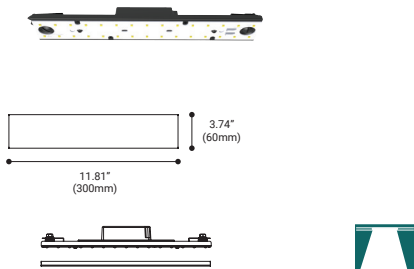

20W LENS

NUMBER	36452-01
WATTS	20W Integrated LED
BEAM ANGLE	115°
KELVIN	3000K
DELIVERED LUMENS	770LM
CRI	90+
DIMMING	TRIAC Standard, 0-10V is consult factory
INPUT VOLTAGE	120V AV
COLOR	Black
DIMENSION	11.81"L x 3.74"W