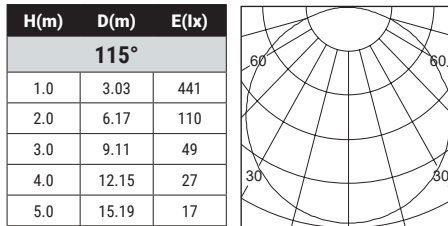

35W LENS
36453-01