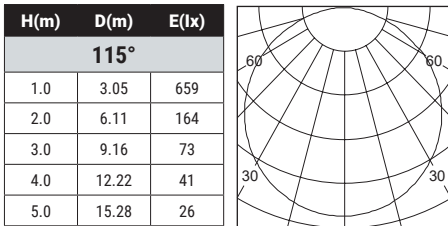

40W LENS
36455-01