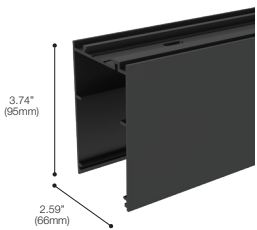

SHOWN: 40W LENS - Surface mounted

CERTIFICATIONS

MOUNT CHOICES

SURFACE MOUNT / PENDANT / MOUNTED BETWEEN WALLS

AVAILABLE LENGTHS

36433*	6ft. (1828mm)
36434*	8ft. (2438mm)
36435*	10ft. (3048mm)

COLOR

Finishes: Black

*Field Cuttable. Please consult factory.

Surface Mount

Pendant Mount

Between Walls

TRIMLESS RECESSED

AVAILABLE LENGTHS

36436*	6ft. (1828mm)
36437*	8ft. (2438mm)
36438*	10ft. (3048mm)

COLOR