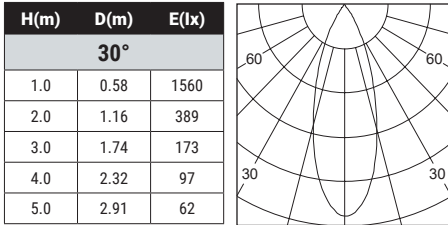

3000K

1-10V

TRIAC

PHOTOMETRICS

16.5W SPOT
36458-01