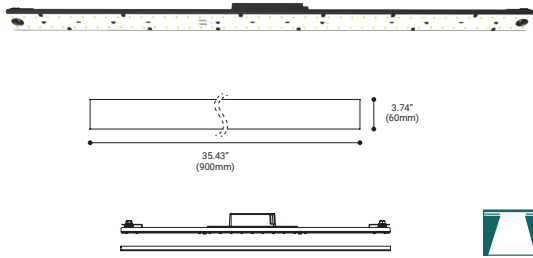

MODULES CONT'D

40W LENS

MODULE SPECIFICATIONS

NUMBER	36455-01
WATTS	40W Integrated LED
BEAM ANGLE	115°
KELVIN	3000K
DELIVERED LUMENS	1800LM
CRI	90+
DIMMING	TRIAC Standard, 0-10V is consult factory
INPUT VOLTAGE	120V AV
COLOR	Black
DIMENSION	35.43"L x 3.74"W