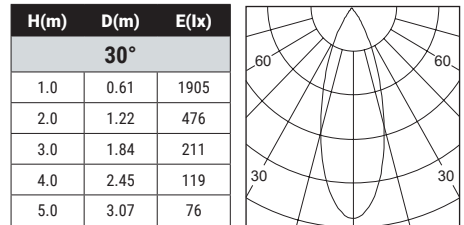

12W MULTIPLES
36462-01