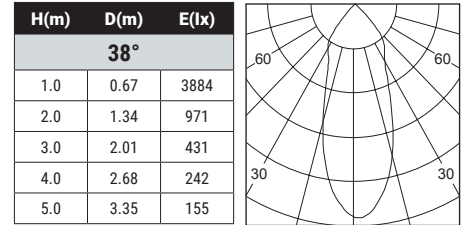

3000K

1-10V

TRIAC

PHOTOMETRICS

16.5W SPOT
36458-01

30W SPOT
36460-01

30W DOWNLIGHT
36456-01

36W MULTIPLES
36465-01