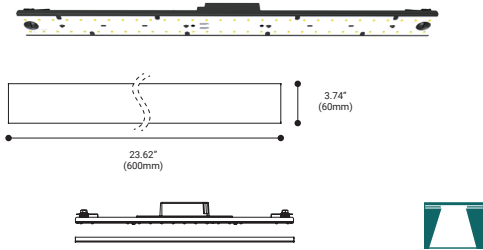

35W LENS

NUMBER	36453-01
WATTS	35W Integrated LED
BEAM ANGLE	115°
KELVIN	3000K
DELIVERED LUMENS	1400LM
CRI	90+
DIMMING	TRIAC Standard, 0-10V is consult factory
INPUT VOLTAGE	120V AV
COLOR	Black
DIMENSION	23.62"L x 3.74"W