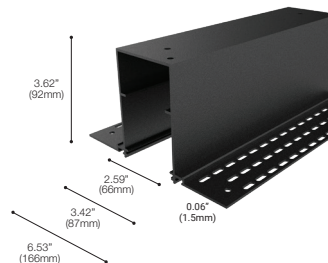

SHOWN: 40W LENS - Surface mounted

CERTIFICATIONS

MOUNT CHOICES

SURFACE MOUNT / PENDANT / MOUNTED BETWEEN WALLS

AVAILABLE LENGTHS

36433*	6ft. (1828mm)
36434*	8ft. (2438mm)
36435*	10ft. (3048mm)

COLOR

Finishes: Black

*Field Cuttable. Please consult factory.

Surface Mount

Pendant Mount

Between Walls

TRIMLESS RECESSED

AVAILABLE LENGTHS

36436*	6ft. (1828mm)
36437*	8ft. (2438mm)
36438*	10ft. (3048mm)

COLOR

Finishes: Black

*Field Cuttable. Please consult factory.

MODULES

16.5W SPOT

30W SPOT

30W DOWNLIGHT

MODULE SPECIFICATIONS

NUMBER	36458-01
WATTS	16.5W Integrated LED
BEAM ANGLE	30°
KELVIN	3000K
DELIVERED LUMENS	700LM
CRI	90+
DIMMING	TRIAC Standard, 0-10V is consult factory Standard, 0-10V is consult factory
INPUT VOLTAGE	120V AV
COLOR	Black
DIMENSION	2.51" Dia x 11.81"W 3.58"H