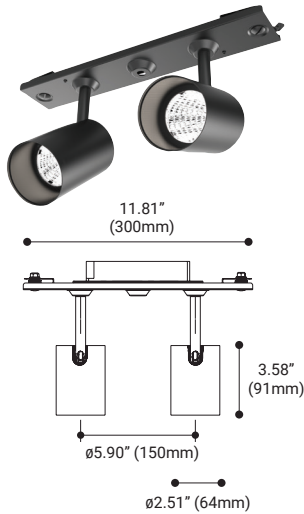

SHOWN: 40W LENS - Surface mounted

CERTIFICATIONS

MOUNT CHOICES

SURFACE MOUNT / PENDANT / MOUNTED BETWEEN WALLS

AVAILABLE LENGTHS

36433*	6ft. (1828mm)
36434*	8ft. (2438mm)
36435*	10ft. (3048mm)

COLOR

Finishes: Black

*Field Cuttable. Please consult factory.

Surface Mount

Pendant Mount

Between Walls

TRIMLESS RECESSED

AVAILABLE LENGTHS

36436*	6ft. (1828mm)
36437*	8ft. (2438mm)
36438*	10ft. (3048mm)

COLOR

Finishes: Black

*Field Cuttable. Please consult factory.

MODULES

16.5W SPOT

30W SPOT

30W DOWNLIGHT

MODULE SPECIFICATIONS

NUMBER	36458-01
WATTS	16.5W Integrated LED
BEAM ANGLE	30°
KELVIN	3000K
DELIVERED LUMENS	700LM
CRI	90+
DIMMING	TRIAC Standard, 0-10V is consult factory Standard, 0-10V is consult factory
INPUT VOLTAGE	120V AV
COLOR	Black
DIMENSION	2.51" Dia x 11.81"W 3.58"H