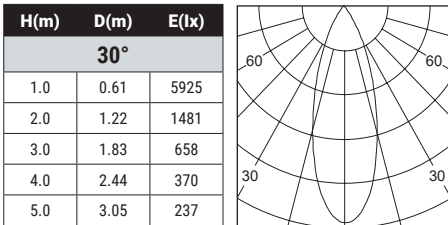

3000K

1-10V

TRIAC

PHOTOMETRICS

16.5W SPOT
36458-01

30W SPOT
36460-01

30W DOWNLIGHT
36456-01

36W MULTIPLES
36465-01