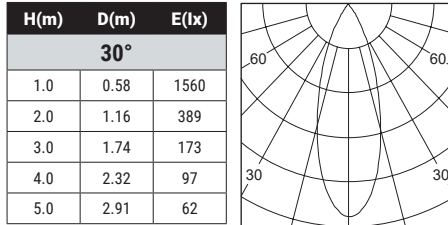

3000K

1-10V

TRIAC

PHOTOMETRICS

16.5W SPOT
36458-01

30W SPOT
36460-01

30W DOWNLIGHT
36456-01

36W MULTIPLES
36465-01