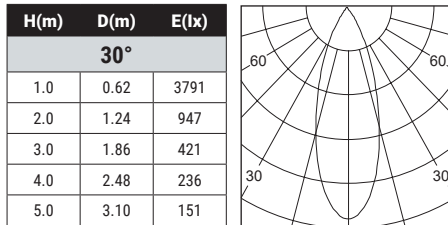

3000K

1-10V

TRIAC

PHOTOMETRICS

16.5W SPOT
36458-01

30W SPOT
36460-01

30W DOWNLIGHT
36456-01

36W MULTIPLES
36465-01