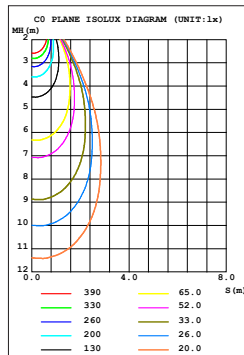

SAMPLE APPLICATIONS

SINGLE

DOUBLE

GRAZER

PHOTOMETRICS

15W SPOT

MOUNTING CHANNELS

38653-01
CHANNEL MOUNT, 6.5FT, BLACK