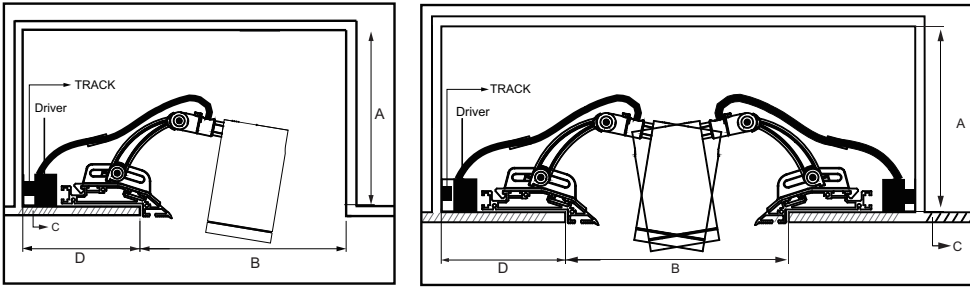

SUBTRACKT SYSTEM

FEATURES

Beneath the surface sits the Subtrackt collection. This structural system is designed to seamlessly integrate into the architecture. An extremely versatile recessed system allows for perfect cove applications with optional single or dual channels to line your ceiling in a geometric formation or squared design. The modules provide four way movements offering additional angles to optimize directional illumination with its mechanical arm design.

TRACK	COLOR	PRODUCT CODES
38653	BLACK (01)	38655-01
	WHITE (02)	38653-02
41900	BLACK (01)	41900-01
	WHITE (02)	41900-02

COVE MEASUREMENTS

SERIES	A	B
38656	Minimum.11 3/4"(300mm)	Minimum.6"(150mm)
38657	Minimum.11 3/4"(300mm)	Minimum.7 1/2"(190mm)