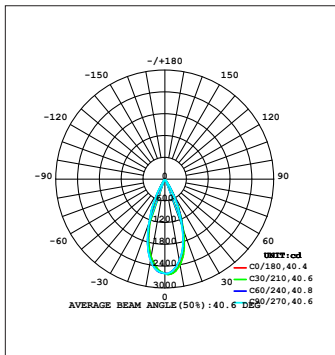

SAMPLE APPLICATIONS

SINGLE

DOUBLE

GRAZER

PHOTOMETRICS

15W SPOT

MOUNTING CHANNELS

38653-01
CHANNEL MOUNT, 6.5FT, BLACK