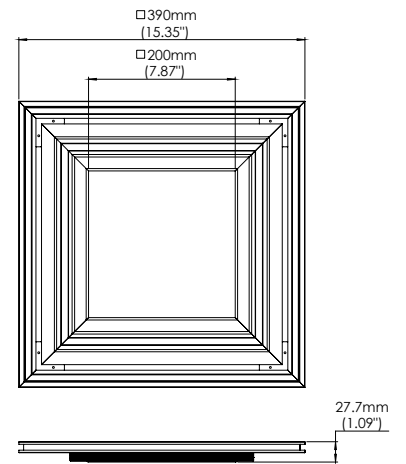

TRACK	COLOR	PRODUCT CODES
38653	BLACK (01)	38655-01
	WHITE (02)	38653-02
41900	BLACK (01)	41900-01
	WHITE (02)	41900-02

COVE MEASUREMENTS

SERIES	A	B
38656	Minimum.11 3/4"(300mm)	Minimum.6"(150mm)
38657	Minimum.11 3/4"(300mm)	Minimum.7 1/2"(190mm)

SAMPLE APPLICATIONS

SINGLE

DOUBLE

GRAZER

PHOTOMETRICS

15W SPOT

MOUNTING CHANNELS

38653-01
CHANNEL MOUNT, 6.5FT, BLACK

38653-02
CHANNEL MOUNT, 6.5FT, WHITE

41900-01
CHANNEL MOUNT SQUARE, BLACK

41900-02
CHANNEL MOUNT, SQUARE, WHITE

POWER CONNECTION

HALO TRACK

- Single circuit track, 3-conductor, 20A maximum per circuit
- Can be surface mounted on walls or ceilings
- Field cuttable to desired length
- Use components to build any desired configuration
- Includes 2 dead-end covers