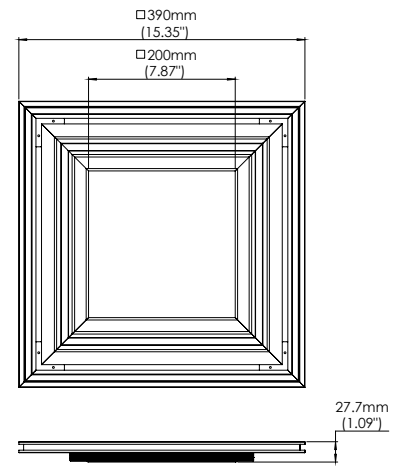

TRACK	COLOR	PRODUCT CODES
38653	BLACK (01)	38655-01
	WHITE (02)	38653-02
41900	BLACK (01)	41900-01
	WHITE (02)	41900-02

COVE MEASUREMENTS

SERIES	A	B
38656	Minimum.11 3/4"(300mm)	Minimum.6"(150mm)
38657	Minimum.11 3/4"(300mm)	Minimum.7 1/2"(190mm)

SAMPLE APPLICATIONS

SINGLE

DOUBLE

GRAZER

PHOTOMETRICS

15W SPOT

MOUNTING CHANNELS

38653-01
CHANNEL MOUNT, 6.5FT, BLACK

38653-02
CHANNEL MOUNT, 6.5FT, WHITE

41900-01
CHANNEL MOUNT SQUARE, BLACK

41900-02
CHANNEL MOUNT, SQUARE, WHITE

POWER CONNECTION

HALO TRACK

- Single circuit track, 3-conductor, 20A maximum per circuit
- Can be surface mounted on walls or ceilings
- Field cuttable to desired length
- Use components to build any desired configuration
- Includes 2 dead-end covers