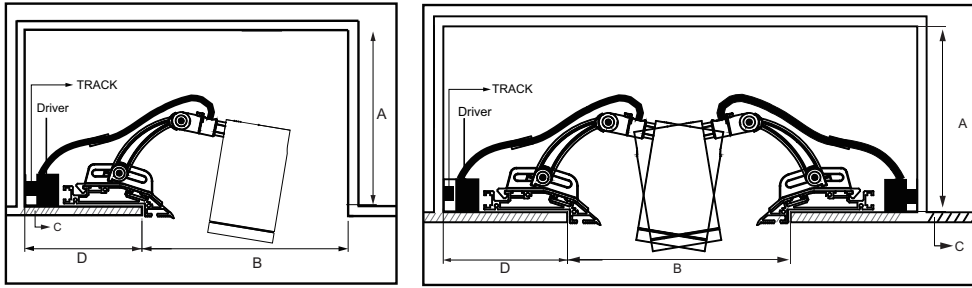

SUBTRACKT SYSTEM

FEATURES

Beneath the surface sits the Subtrackt collection. This structural system is designed to seamlessly integrate into the architecture. An extremely versatile recessed system allows for perfect cove applications with optional single or dual channels to line your ceiling in a geometric formation or squared design. The modules provide four way movements offering additional angles to optimize directional illumination with its mechanical arm design.

TRACK	COLOR	PRODUCT CODES
38653	BLACK (01)	38655-01
	WHITE (02)	38653-02
41900	BLACK (01)	41900-01
	WHITE (02)	41900-02

COVE MEASUREMENTS

SERIES	A	B
38656	Minimum.11 3/4"(300mm)	Minimum.6"(150mm)
38657	Minimum.11 3/4"(300mm)	Minimum.7 1/2"(190mm)