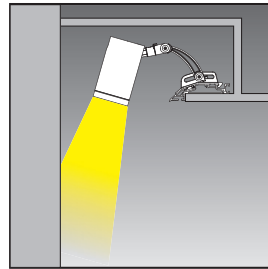

SUBTRACKT SYSTEM

FEATURES

Beneath the surface sits the Subtrackt collection. This structural system is designed to seamlessly integrate into the architecture. An extremely versatile recessed system allows for perfect cove applications with optional single or dual channels to line your ceiling in a geometric formation or squared design. The modules provide four way movements offering additional angles to optimize directional illumination with its mechanical arm design.

SAMPLE APPLICATIONS

SINGLE

DOUBLE

GRAZER

PHOTOMETRICS

15W SPOT

MOUNTING CHANNELS

38653-01
CHANNEL MOUNT, 6.5FT, BLACK

38653-02
CHANNEL MOUNT, 6.5FT, WHITE

41900-01
CHANNEL MOUNT SQUARE, BLACK

41900-02
CHANNEL MOUNT, SQUARE, WHITE

POWER CONNECTION

HALO TRACK

- Single circuit track, 3-conductor, 20A maximum per circuit
- Can be surface mounted on walls or ceilings
- Field cuttable to desired length
- Use components to build any desired configuration
- Includes 2 dead-end covers