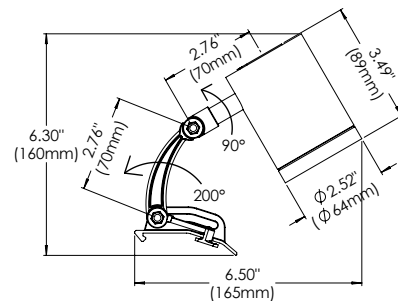

TRACK	COLOR	PRODUCT CODES
38653	BLACK (01)	38655-01
	WHITE (02)	38653-02
41900	BLACK (01)	41900-01
	WHITE (02)	41900-02

COVE MEASUREMENTS

SERIES	A	B
38656	Minimum.11 3/4"(300mm)	Minimum.6"(150mm)
38657	Minimum.11 3/4"(300mm)	Minimum.7 1/2"(190mm)

SAMPLE APPLICATIONS

SINGLE

DOUBLE

GRAZER

PHOTOMETRICS

15W SPOT

MOUNTING CHANNELS

38653-01
CHANNEL MOUNT, 6.5FT, BLACK