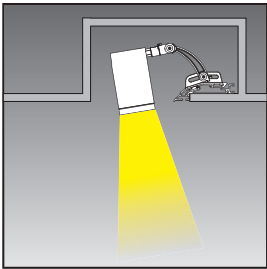

SUBTRACKT SYSTEM

FEATURES

Beneath the surface sits the Subtrackt collection. This structural system is designed to seamlessly integrate into the architecture. An extremely versatile recessed system allows for perfect cove applications with optional single or dual channels to line your ceiling in a geometric formation or squared design. The modules provide four way movements offering additional angles to optimize directional illumination with its mechanical arm design.

TRACK	COLOR	PRODUCT CODES
38653	BLACK (01)	38655-01
	WHITE (02)	38653-02
41900	BLACK (01)	41900-01
	WHITE (02)	41900-02

COVE MEASUREMENTS

SERIES	A	B
38656	Minimum.11 3/4"(300mm)	Minimum.6"(150mm)
38657	Minimum.11 3/4"(300mm)	Minimum.7 1/2"(190mm)

SAMPLE APPLICATIONS

SINGLE

DOUBLE

GRAZER

PHOTOMETRICS

15W SPOT

MOUNTING CHANNELS

38653-01
CHANNEL MOUNT, 6.5FT, BLACK

38653-02
CHANNEL MOUNT, 6.5FT, WHITE

41900-01
CHANNEL MOUNT SQUARE, BLACK

41900-02
CHANNEL MOUNT, SQUARE, WHITE

POWER CONNECTION

HALO TRACK

- Single circuit track, 3-conductor, 20A maximum per circuit
- Can be surface mounted on walls or ceilings
- Field cuttable to desired length
- Use components to build any desired configuration
- Includes 2 dead-end covers