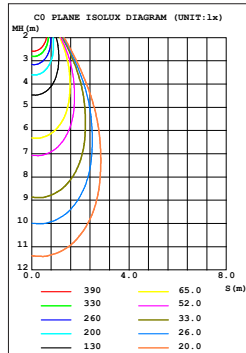

PHOTOMETRICS

15W SPOT