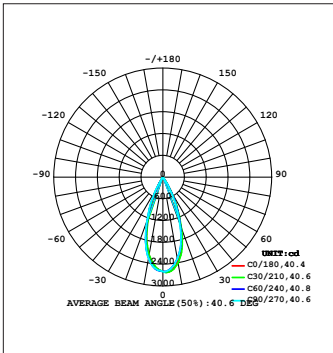

SAMPLE APPLICATIONS

SINGLE

DOUBLE

GRAZER

PHOTOMETRICS

15W SPOT

MOUNTING CHANNELS

38653-01
CHANNEL MOUNT, 6.5FT, BLACK