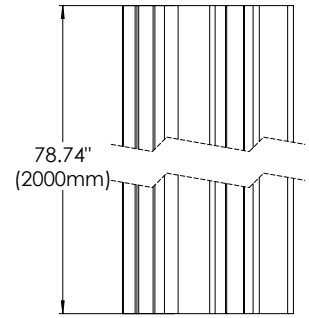

41900-01
CHANNEL MOUNT SQUARE, BLACK