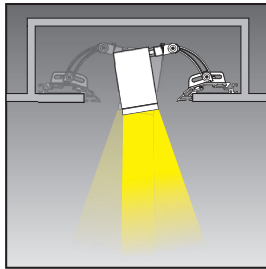

COVE MEASUREMENTS

SERIES	A	B
38656	Minimum.11 3/4"(300mm)	Minimum.6"(150mm)
38657	Minimum.11 3/4"(300mm)	Minimum.7 1/2"(190mm)

SAMPLE APPLICATIONS

DOUBLE

PHOTOMETRICS