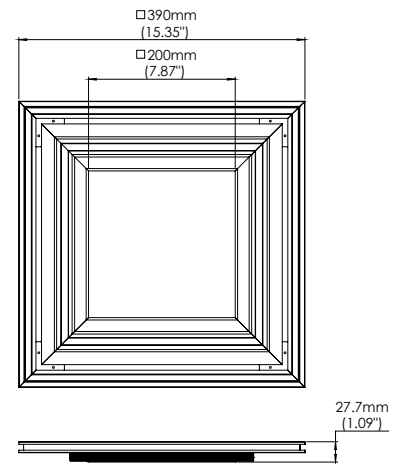

**COVE MEASUREMENTS**

SERIES	A	B
38656	Minimum.11 3/4"(300mm)	Minimum.6"(150mm)
38657	Minimum.11 3/4"(300mm)	Minimum.7 1/2"(190mm)

**SAMPLE APPLICATIONS**

**SINGLE**

**DOUBLE**

**GRAZER**

**PHOTOMETRICS**

**30W SPOT**

**MOUNTING CHANNELS**

**38653-01**  
CHANNEL MOUNT, 6.5FT, BLACK

**38653-02**  
CHANNEL MOUNT, 6.5FT, WHITE

**41900-01**  
CHANNEL MOUNT SQUARE, BLACK

**41900-02**  
CHANNEL MOUNT, SQUARE, WHITE

**POWER CONNECTION**