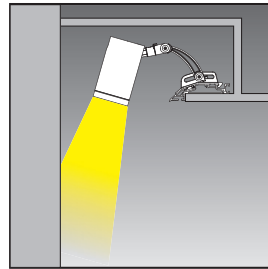

COVE MEASUREMENTS

SERIES	A	B
38656	Minimum.11 3/4"(300mm)	Minimum.6"(150mm)
38657	Minimum.11 3/4"(300mm)	Minimum.7 1/2"(190mm)

SAMPLE APPLICATIONS

GRAZER

PHOTOMETRICS