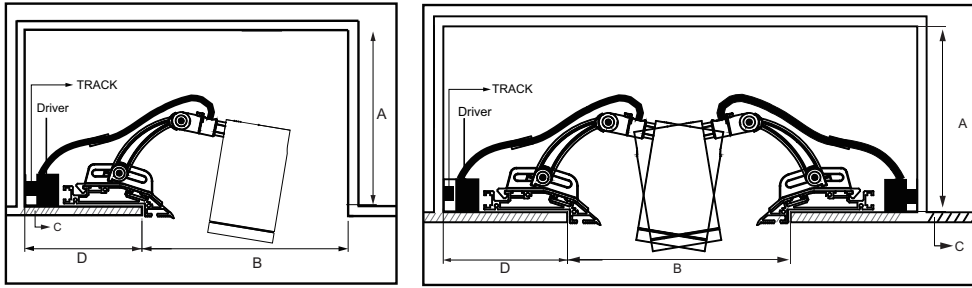

COVE MEASUREMENTS