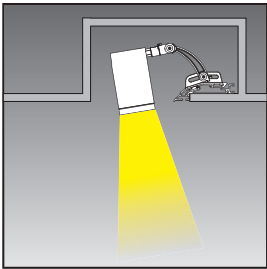

SAMPLE APPLICATIONS

SINGLE