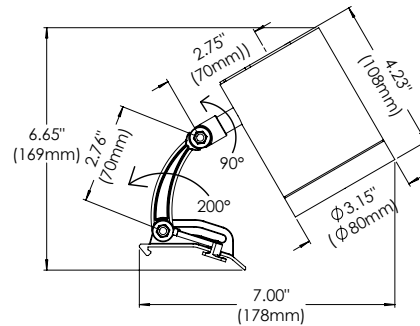

NUMBER	38657
WATTAGE	30W Integrated LED
BEAM ANGLE	35°
VERTICAL ROTATION	90°/ 200°
HORIZONTAL ROTATION	130°
KELVIN	3000K/3500K/4000K
LUMENS	2670lm
GRI	90+
DIMMING	TRIAC
ADJUSTABLE HEAD	Yes
COLOR	Black
INPUT	120-277V

**COVE MEASUREMENTS**

SERIES	A	B
38656	Minimum.11 3/4"(300mm)	Minimum.6"(150mm)
38657	Minimum.11 3/4"(300mm)	Minimum.7 1/2"(190mm)

**SAMPLE APPLICATIONS**

**SINGLE**

**DOUBLE**

**GRAZER**

**PHOTOMETRICS**

**30W SPOT**