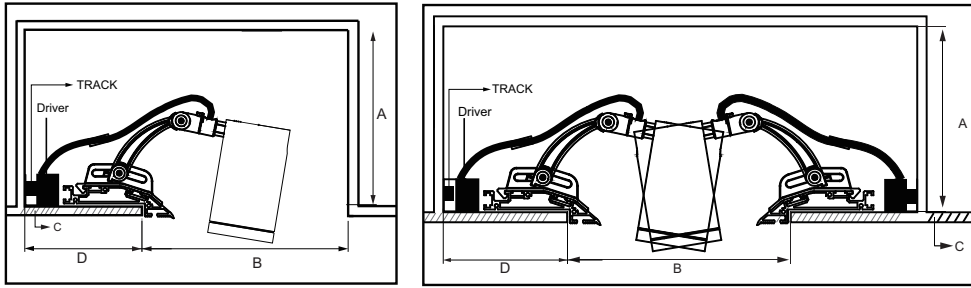

COVE MEASUREMENTS