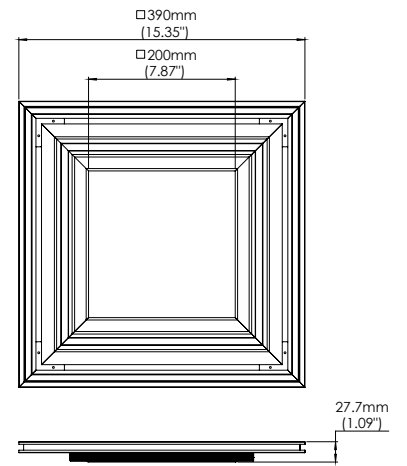

**COVE MEASUREMENTS**

SERIES	A	B
38656	Minimum.11 3/4"(300mm)	Minimum.6"(150mm)
38657	Minimum.11 3/4"(300mm)	Minimum.7 1/2"(190mm)

**SAMPLE APPLICATIONS**

**SINGLE**

**DOUBLE**

**GRAZER**

**PHOTOMETRICS**

**30W SPOT**

**MOUNTING CHANNELS**

**38653-01**  
CHANNEL MOUNT, 6.5FT, BLACK

**38653-02**  
CHANNEL MOUNT, 6.5FT, WHITE

**41900-01**  
CHANNEL MOUNT SQUARE, BLACK

**41900-02**  
CHANNEL MOUNT, SQUARE, WHITE

**POWER CONNECTION**