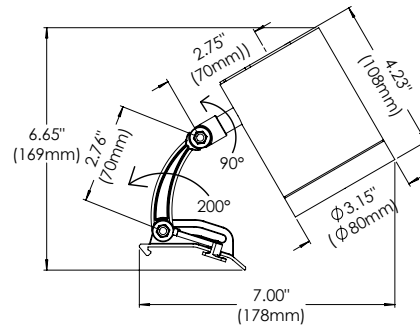

NUMBER	38657
WATTAGE	30W Integrated LED
BEAM ANGLE	35°
VERTICAL ROTATION	90°/ 200°
HORIZONTAL ROTATION	130°
KELVIN	3000K/3500K/4000K
LUMENS	2670lm
GRI	90+
DIMMING	TRIAC
ADJUSTABLE HEAD	Yes
COLOR	White
INPUT	120-277V

**COVE MEASUREMENTS**

SERIES	A	B
38656	Minimum.11 3/4"(300mm)	Minimum.6"(150mm)
38657	Minimum.11 3/4"(300mm)	Minimum.7 1/2"(190mm)

**SAMPLE APPLICATIONS**

**SINGLE**

**DOUBLE**

**GRAZER**

**PHOTOMETRICS**

**30W SPOT**