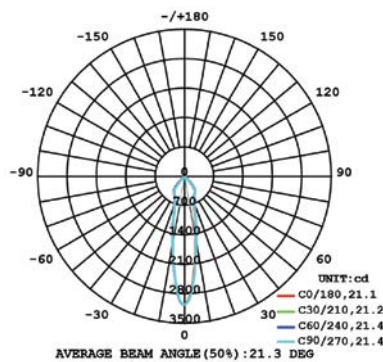

10W 1-LIGHT FIXED NARROW CLEAR

15W 1-LIGHT FIXED NARROW CLEAR

10W 1-LIGHT FIXED MEDIUM CLEAR

15W 1-LIGHT FIXED MEDIUM CLEAR

10W 1-LIGHT FIXED WIDE CLEAR

15W 1-LIGHT FIXED WIDE CLEAR