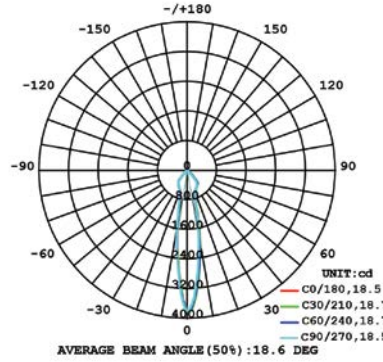

15W 1-LIGHT FIXED NARROW CLEAR