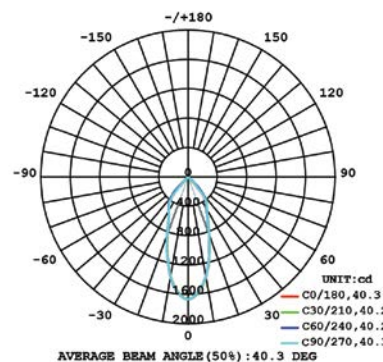

10W 1-LIGHT FIXED NARROW CLEAR

15W 1-LIGHT FIXED NARROW CLEAR

10W 1-LIGHT FIXED MEDIUM CLEAR

15W 1-LIGHT FIXED MEDIUM CLEAR

10W 1-LIGHT FIXED WIDE CLEAR

15W 1-LIGHT FIXED WIDE CLEAR