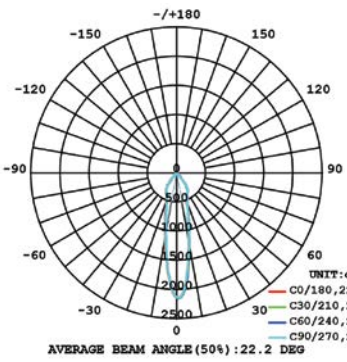

10W 1-LIGHT FIXED NARROW CLEAR

15W 1-LIGHT FIXED NARROW CLEAR

10W 1-LIGHT FIXED MEDIUM CLEAR

15W 1-LIGHT FIXED MEDIUM CLEAR

10W 1-LIGHT FIXED WIDE CLEAR

15W 1-LIGHT FIXED WIDE CLEAR