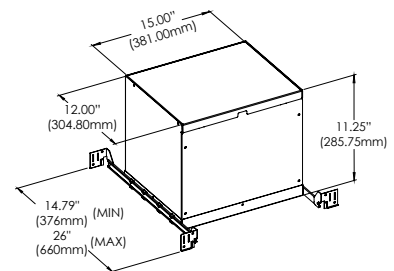

NEW CONSTRUCTION PLATES + IC BOXES

NEW CONSTRUCTION PLATE TRIM & TRIMLESS
44360-016

CUT HOLE:
Trim & Trimless:
4 1/8" x 4 1/8"

AIRTIGHT IC BOX
44367-015
IC BOX
44299-019

CUT HOLE:
Trim & Trimless:
4 1/8" x 4 1/8"