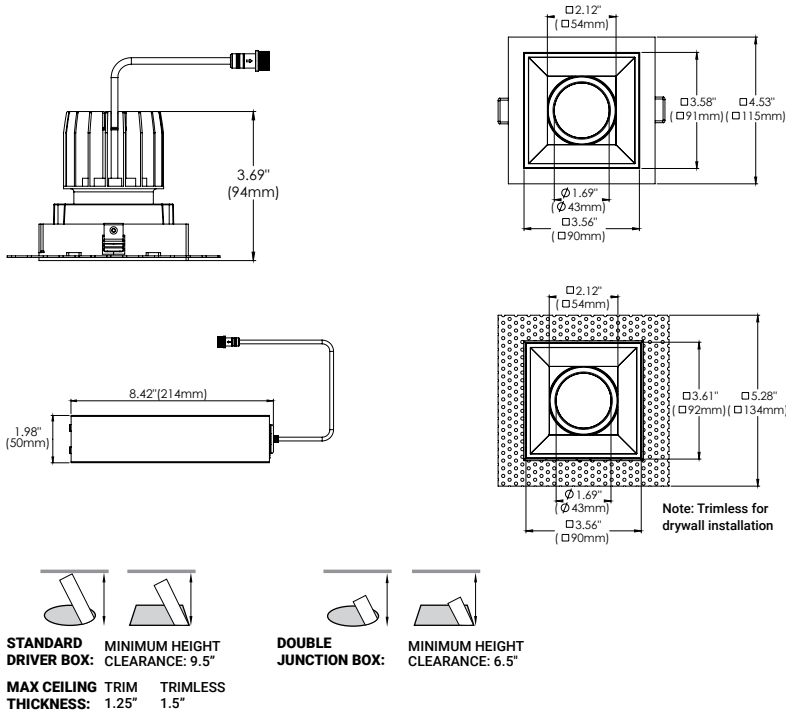

PROJECT: _____

TYPE: _____ DATE: _____

NOTES: _____

FEATURES

The Bravo collection features a sharp sleek design, no matter the type of fixture you choose within this collection. Whether you choose both Bravo surface mount luminaries and Bravo recessed mount fixtures, there will be a harmonious integration throughout the room. Bravo Recessed mount fixtures are available in 3 body sizes and can be outfitted with 7 different modules that can be used for various applications and installations.

SPECIFICATIONS

FIXTURE BODY	18 gauge powder coated steel body. Aluminum powder coated trim or trimless mesh plate
INSTALLATION TYPE	Remodel/existing ceiling N/C plate, IC Box on page 2
CUT HOLE	Trim & Trimless: 4 1/8" x 4 1/8"
COLOR FINISH	Black/White/Custom
LIGHT MODULE	High output, high efficiency LED COB Lumen Maintenance: 70%@50,000 hrs
INPUT VOLTAGE	120V - 277V
WATTAGE	10W IC Rated, 15W Non-IC Rated
POWER SUPPLY	ERP 10W or 15W, Constant Current 250mA or 350mA power supply Minimum operating temperature: -30° Enclosed in a Junction box with 12" flexible cable to mate to module connector
CRI	90+
DIMMING	TRIAC/ELV/0-10V
LUMENS	10W, 840 Lumens & 15W, 1180 Lumens, Dim to Warm: 15W, 785 Lumens
CCT OPTIONS	2700K/3000K/3500K/4000K, DIM (Dim to warm)
REFLECTORS	(N) Narrow 15°/(M) Medium 24°/(W) Wide 38°
DIFFUSERS	(CL) Clear/(LN) Linear Spread/(FR) Frosted (SP) Solite/(RE) Red Dichroic/(GR) Green Dichroic (BL) Blue Dichroic/(OR) Orange Dichroic
APPROVAL	Wet
ELECTRICAL APPROVAL	Compliant
WARRANTY	

ORDERING GUIDE EXAMPLE:
Bravo / Recessed Mount / 1-Light / Trim / White / Recessed Fixed
10W / 3000K / 38° / Clear Diffuser
CODE: **BVO-R-1-T-02-RF-10-30-W-CL**

REFLECTOR OPTIONS

ADD-ONS

DIFFUSER OPTIONS