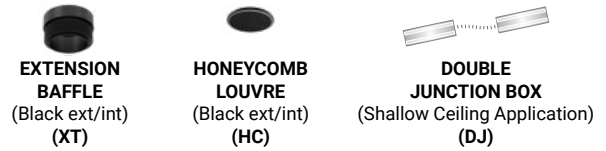

REFLECTOR OPTIONS

ADD-ONS

DIFFUSER OPTIONS

NEW CONSTRUCTION PLATES + IC BOXES

NEW CONSTRUCTION PLATE TRIM & TRIMLESS
44360-016

CUT HOLE:
Trim & Trimless:
4 1/8" x 4 1/8"

AIRTIGHT IC BOX
44367-015
IC BOX
44299-019

CUT HOLE:
Trim & Trimless:
4 1/8" x 4 1/8"

DRIVERS

- Compatible with TRIAC (forward-phase or leading-edge) ELV (reverse-phase or trailing edge) and 0-10V dimmers.
- ESSxxxW models: TRIAC and ELV dimming only at 120 Vac
- ESSxxxW models: ELV dimming only at 230 Vac
- 90° C maximum case hot spot temperature
- Class 2 power supply
- Lifetime: 50,000 hours at 70° case hot spot temperature (some models have a higher lifetime)
- IP64-rated (IP66 for ESST) case with silicone-based potting
- Protections: Output open load, over-current and short-circuit (hiccup), and over-temperature with auto recovery.
- Conducted and radiated EMI: Compliant with FCC CFR Title 47 Part 15 Class B (120 Vac) and Class A (277 Vac), and EN55015 (CISPR 15) at 220, 230, and 240 Vac.
- Complies with ENERGY STAR®, DLC (DesignLight Consortium®) and CA Title 24 technical requirements
- Worldwide safety approvals