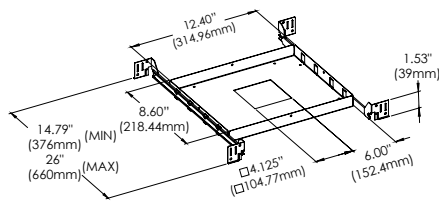

NEW CONSTRUCTION PLATES + IC BOXES

NEW CONSTRUCTION PLATE TRIM & TRIMLESS
44360-016

CUT HOLE:
Trim & Trimless:
4 1/8" x 4 1/8"

AIRTIGHT IC BOX
44367-015
IC BOX
44299-019

CUT HOLE:
Trim & Trimless:
4 1/8" x 4 1/8"