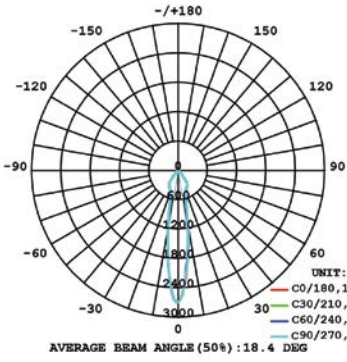

10W 1-LIGHT FIXED NARROW CLEAR