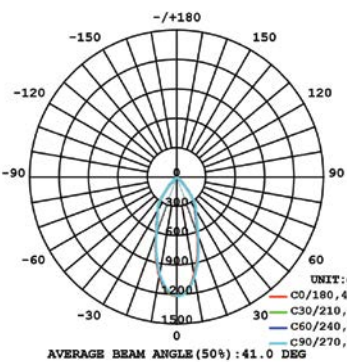

10W 1-LIGHT FIXED NARROW CLEAR

15W 1-LIGHT FIXED NARROW CLEAR

10W 1-LIGHT FIXED MEDIUM CLEAR

15W 1-LIGHT FIXED MEDIUM CLEAR

10W 1-LIGHT FIXED WIDE CLEAR

15W 1-LIGHT FIXED WIDE CLEAR