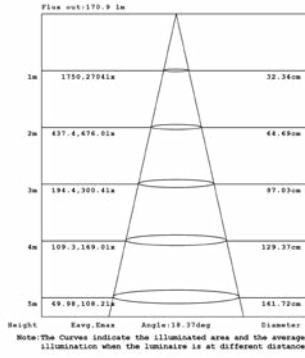

10W 1-LIGHT FIXED NARROW CLEAR