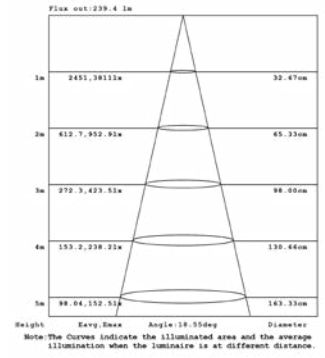

15W 1-LIGHT FIXED NARROW CLEAR