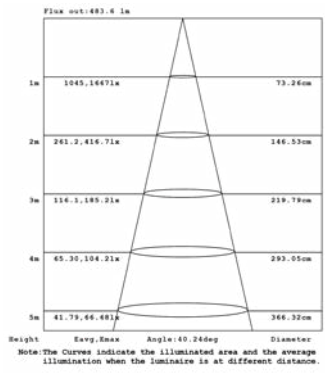

10W 1-LIGHT FIXED NARROW CLEAR

15W 1-LIGHT FIXED NARROW CLEAR

10W 1-LIGHT FIXED MEDIUM CLEAR

15W 1-LIGHT FIXED MEDIUM CLEAR

10W 1-LIGHT FIXED WIDE CLEAR

15W 1-LIGHT FIXED WIDE CLEAR