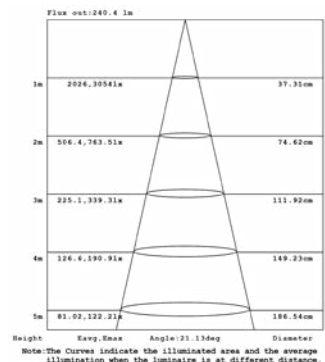

10W 1-LIGHT FIXED NARROW CLEAR

15W 1-LIGHT FIXED NARROW CLEAR

10W 1-LIGHT FIXED MEDIUM CLEAR

15W 1-LIGHT FIXED MEDIUM CLEAR

10W 1-LIGHT FIXED WIDE CLEAR

15W 1-LIGHT FIXED WIDE CLEAR