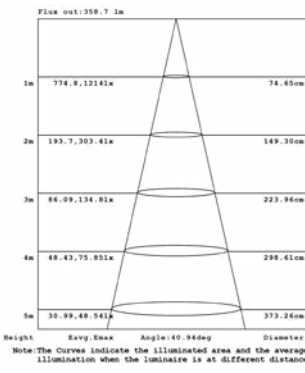

10W 1-LIGHT FIXED NARROW CLEAR

15W 1-LIGHT FIXED NARROW CLEAR

10W 1-LIGHT FIXED MEDIUM CLEAR

15W 1-LIGHT FIXED MEDIUM CLEAR

10W 1-LIGHT FIXED WIDE CLEAR

15W 1-LIGHT FIXED WIDE CLEAR