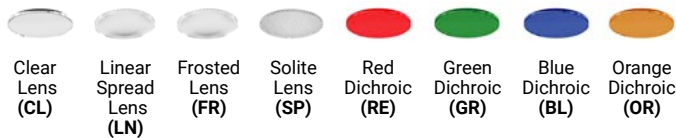

SPECIFICATION GUIDE

BRAVO	RECESSED	1-LIGHT	TRIM/ TRIMLESS	FINISH	LIGHT MODULE x 1		WATTAGE	CCT	BEAM ANGLE	DIFFUSER		ADD-ONS					
BVO	R	1	T	TRIM	01	BLACK	RF	RECESSED FIXED	10	10W	27	N	15°	CL	CLEAR	XT	EXTENSION BAFFLE
			TL	TRIMLESS	02	WHITE				15	15W	30	M	24°	LN	LINEAR SPREAD	HC
											35	W	38°	FR	FROSTED	DJ	DOUBLE JUNCTION BOX
											40			SP	SOLITE		
											DTW Dim To Warm			RE	RED DICHROIC		
														GR	GREEN DICHROIC		
														BL	BLUE DICHROIC		
														OR	ORANGE DICHROIC		

ORDERING GUIDE EXAMPLE:
Bravo / Recessed Mount / 1-Light / Trim / White / Recessed Fixed
10W / 3000K / 38° / Clear Diffuser
CODE: **BVO-R-1-T-02-RF-10-30-W-CL**

REFLECTOR OPTIONS

ADD-ONS

DIFFUSER OPTIONS