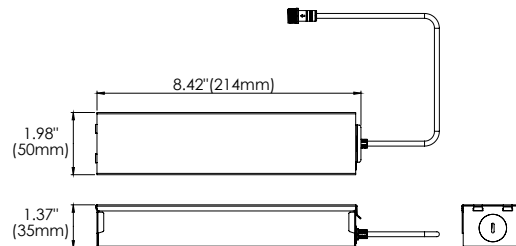

DRIVERS

- Compatible with TRIAC (forward-phase or leading-edge) ELV (reverse-phase or trailing edge) and 0-10V dimmers.
- ESSxxxW models: TRIAC and ELV dimming only at 120 Vac
- ESSxxxW models: ELV dimming only at 230 Vac
- 90° C maximum case hot spot temperature
- Class 2 power supply
- Lifetime: 50,000 hours at 70° case hot spot temperature (some models have a higher lifetime)
- IP64-rated (IP66 for ESST) case with silicone-based potting
- Protections: Output open load, over-current and short-circuit (hiccup), and over-temperature with auto recovery.
- Conducted and radiated EMI: Compliant with FCC CFR Title 47 Part 15 Class B (120 Vac) and Class A (277 Vac), and EN55015 (CISPR 15) at 220, 230, and 240 Vac.
- Complies with ENERGY STAR®, DLC (DesignLight Consortium®) and CA Title 24 technical requirements
- Worldwide safety approvals