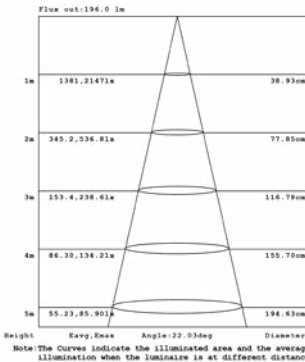

10W 1-LIGHT FIXED NARROW CLEAR

15W 1-LIGHT FIXED NARROW CLEAR

10W 1-LIGHT FIXED MEDIUM CLEAR

15W 1-LIGHT FIXED MEDIUM CLEAR

10W 1-LIGHT FIXED WIDE CLEAR

15W 1-LIGHT FIXED WIDE CLEAR