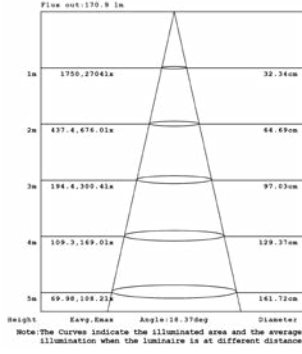

10W 1-LIGHT GIMBAL NARROW CLEAR