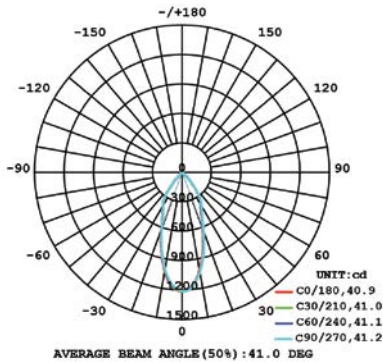

10W 1-LIGHT GIMBAL NARROW CLEAR

15W 1-LIGHT GIMBAL NARROW CLEAR

10W 1-LIGHT GIMBAL MEDIUM CLEAR

15W 1-LIGHT GIMBAL MEDIUM CLEAR

10W 1-LIGHT GIMBAL WIDE CLEAR

15W 1-LIGHT GIMBAL WIDE CLEAR