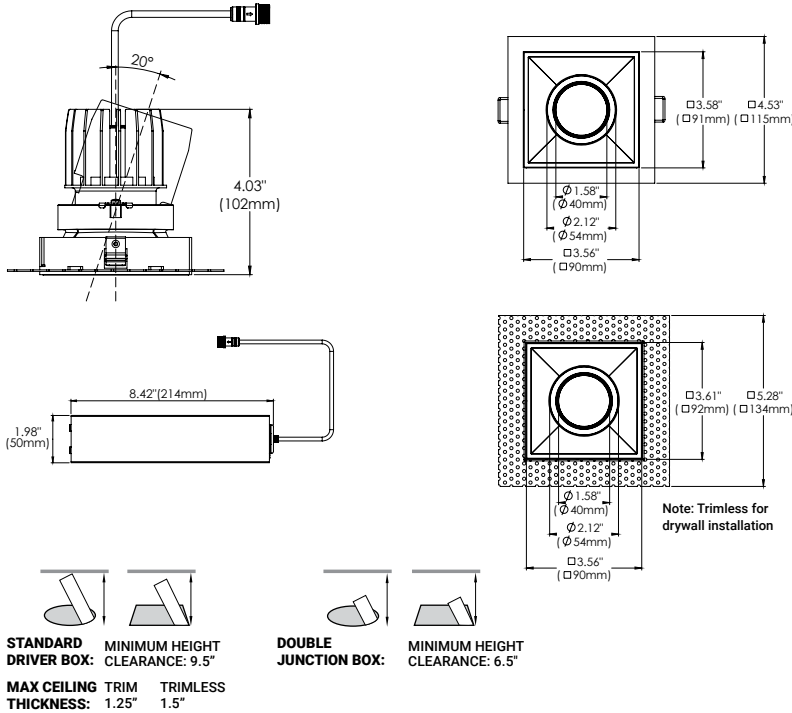

SPECIFICATIONS

FIXTURE BODY	18 gauge powder coated steel body. Aluminum powder coated trim or trimless mesh plate
INSTALLATION TYPE	Remodel/existing ceiling N/C plate, IC Box on page 2
CUT HOLE	Trim & Trimless: 4 1/8" x 4 1/8"
COLOR FINISH	Black/White/Custom
LIGHT MODULE	High output, high efficiency LED COB Lumen Maintenance: 70%@50,000 hrs
INPUT VOLTAGE	120V - 277V
WATTAGE	10W IC Rated, 15W Non-IC Rated
POWER SUPPLY	ERP 10W or 15W, Constant Current 250mA or 350mA power supply Minimum operating temperature: -30° Enclosed in a Junction box with 12" flexible cable to mate to module connector
ADJUSTABILITY	20°
CRI	90+
DIMMING	TRIAC/ELV/0-10V
LUMENS	10W, 840 Lumens & 15W, 1180 Lumens, Dim to Warm: 15W, 785 Lumens
CCT OPTIONS	2700K/3000K/3500K/4000K, DIM (Dim to warm)
REFLECTORS	(N) Narrow 15°/(M) Medium 24°/(W) Wide 38°
DIFFUSERS	(CL) Clear/(LN) Linear Spread/(FR) Frosted (SP) Solite/(RE) Red Dichroic/(GR) Green Dichroic (BL) Blue Dichroic/(OR) Orange Dichroic
APPROVAL	Damp
ELECTRICAL APPROVAL	Compliant
WARRANTY	

SPECIFICATION GUIDE

BRAVO	RECESSED	1-LIGHT	TRIM/ TRIMLESS	FINISH	LIGHT MODULE x 1		WATTAGE	CCT	BEAM ANGLE	DIFFUSER		ADD-ONS				
BVO	R	1	T	TRIM	01	BLACK	RG	RECESSED GIMBAL	10	10W	27	N 15°	CL	CLEAR	XT	EXTENSION BAFFLE
			TL	TRIMLESS	02	WHITE			15	15W	30	M 24°	LN	LINEAR SPREAD	HC	HONEYCOMB LOUVRE
											35	W 38°	FR	FROSTED	DJ	DOUBLE JUNCTION BOX
											40		SP	SOLITE		
											DTW Dim To Warm		RE	RED DICHROIC		
													GR	GREEN DICHROIC		
													BL	BLUE DICHROIC		
													OR	ORANGE DICHROIC		

ORDERING GUIDE EXAMPLE:
Bravo / Recessed Mount / 1-Light / Trim / White / Recessed Gimbal
10W / 3000K / 38° / Clear Diffuser
CODE: **BVO-R-1-T-02-RG-10-30-W-CL**

REFLECTOR OPTIONS

ADD-ONS

DIFFUSER OPTIONS

NEW CONSTRUCTION PLATES + IC BOXES

NEW CONSTRUCTION PLATE TRIM & TRIMLESS
44360-016

CUT HOLE:
Trim & Trimless:
4 1/8" x 4 1/8"

AIRTIGHT IC BOX
44367-015
IC BOX
44299-019

CUT HOLE:
Trim & Trimless:
4 1/8" x 4 1/8"