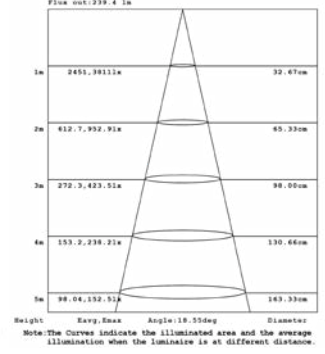

15W 1-LIGHT GIMBAL NARROW CLEAR