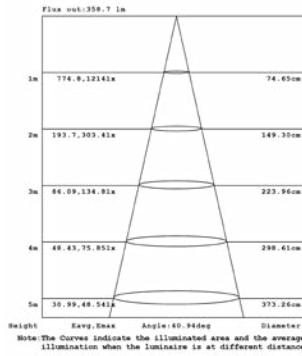

10W 1-LIGHT GIMBAL NARROW CLEAR

15W 1-LIGHT GIMBAL NARROW CLEAR

10W 1-LIGHT GIMBAL MEDIUM CLEAR

15W 1-LIGHT GIMBAL MEDIUM CLEAR

10W 1-LIGHT GIMBAL WIDE CLEAR

15W 1-LIGHT GIMBAL WIDE CLEAR