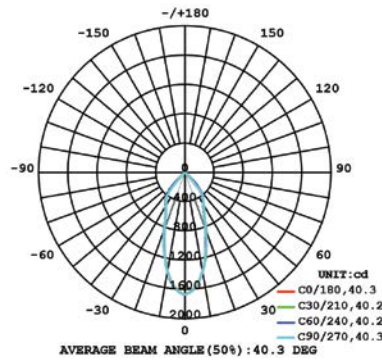

10W 1-LIGHT GIMBAL NARROW CLEAR

15W 1-LIGHT GIMBAL NARROW CLEAR

10W 1-LIGHT GIMBAL MEDIUM CLEAR

15W 1-LIGHT GIMBAL MEDIUM CLEAR

10W 1-LIGHT GIMBAL WIDE CLEAR

15W 1-LIGHT GIMBAL WIDE CLEAR