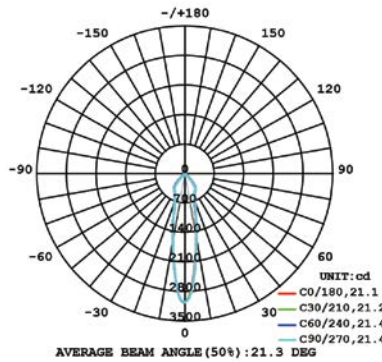

10W 1-LIGHT GIMBAL NARROW CLEAR

15W 1-LIGHT GIMBAL NARROW CLEAR

10W 1-LIGHT GIMBAL MEDIUM CLEAR

15W 1-LIGHT GIMBAL MEDIUM CLEAR

10W 1-LIGHT GIMBAL WIDE CLEAR

15W 1-LIGHT GIMBAL WIDE CLEAR