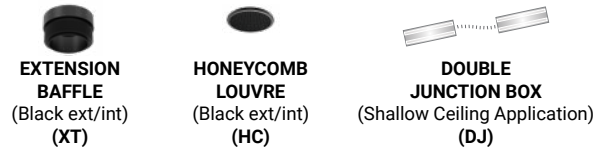

REFLECTOR OPTIONS

ADD-ONS

DIFFUSER OPTIONS

NEW CONSTRUCTION PLATES + IC BOXES

NEW CONSTRUCTION PLATE TRIM & TRIMLESS
44360-016

CUT HOLE:
Trim & Trimless:
4 1/8" x 4 1/8"

AIRTIGHT IC BOX
44367-015
IC BOX
44299-019

CUT HOLE:
Trim & Trimless:
4 1/8" x 4 1/8"

DRIVERS

- Compatible with TRIAC (forward-phase or leading-edge) ELV (reverse-phase or trailing edge) and 0-10V dimmers.
- ESSxxxW models: TRIAC and ELV dimming only at 120 Vac
- ESSxxxW models: ELV dimming only at 230 Vac
- 90° C maximum case hot spot temperature
- Class 2 power supply
- Lifetime: 50,000 hours at 70° case hot spot temperature (some models have a higher lifetime)
- IP64-rated (IP66 for ESST) case with silicone-based potting
- Protections: Output open load, over-current and short-circuit (hiccup), and over-temperature with auto recovery.
- Conducted and radiated EMI: Compliant with FCC CFR Title 47 Part 15 Class B (120 Vac) and Class A (277 Vac), and EN55015 (CISPR 15) at 220, 230, and 240 Vac.
- Complies with ENERGY STAR®, DLC (DesignLight Consortium®) and CA Title 24 technical requirements
- Worldwide safety approvals