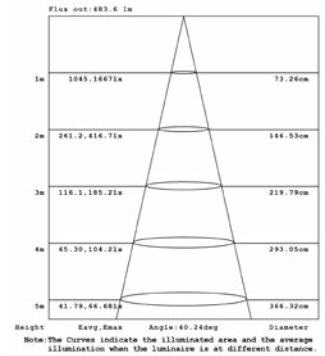

10W 1-LIGHT GIMBAL NARROW CLEAR

15W 1-LIGHT GIMBAL NARROW CLEAR

10W 1-LIGHT GIMBAL MEDIUM CLEAR

15W 1-LIGHT GIMBAL MEDIUM CLEAR

10W 1-LIGHT GIMBAL WIDE CLEAR

15W 1-LIGHT GIMBAL WIDE CLEAR