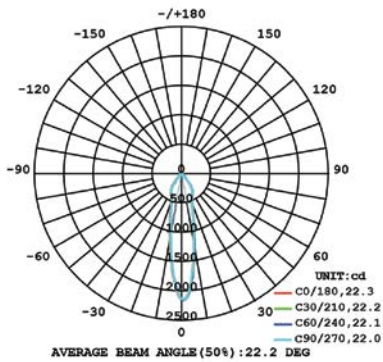

10W 1-LIGHT GIMBAL NARROW CLEAR

15W 1-LIGHT GIMBAL NARROW CLEAR

10W 1-LIGHT GIMBAL MEDIUM CLEAR

15W 1-LIGHT GIMBAL MEDIUM CLEAR

10W 1-LIGHT GIMBAL WIDE CLEAR

15W 1-LIGHT GIMBAL WIDE CLEAR