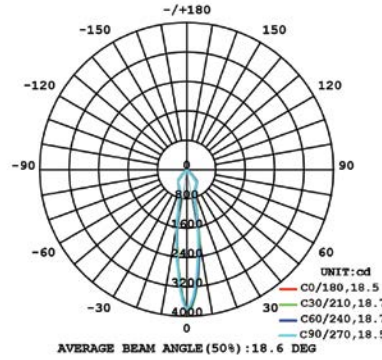

15W 1-LIGHT GIMBAL NARROW CLEAR