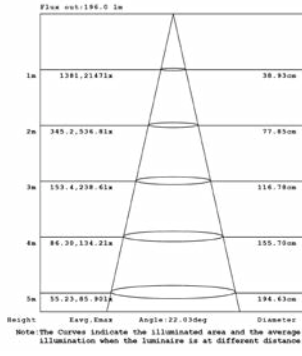

10W 1-LIGHT GIMBAL NARROW CLEAR

15W 1-LIGHT GIMBAL NARROW CLEAR

10W 1-LIGHT GIMBAL MEDIUM CLEAR

15W 1-LIGHT GIMBAL MEDIUM CLEAR

10W 1-LIGHT GIMBAL WIDE CLEAR

15W 1-LIGHT GIMBAL WIDE CLEAR