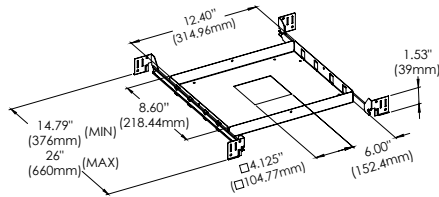

NEW CONSTRUCTION PLATES + IC BOXES

NEW CONSTRUCTION PLATE TRIM & TRIMLESS
44360-016

CUT HOLE:
Trim & Trimless:
4 1/8" x 4 1/8"

AIRTIGHT IC BOX
44367-015
IC BOX
44299-019

CUT HOLE:
Trim & Trimless:
4 1/8" x 4 1/8"