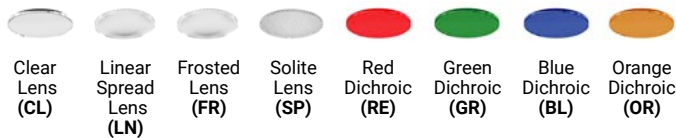

SPECIFICATION GUIDE

BRAVO	RECESSED	1-LIGHT	TRIM/ TRIMLESS	FINISH	LIGHT MODULE x 1		WATTAGE	CCT	BEAM ANGLE	DIFFUSER		ADD-ONS				
BVO	R	1	T	TRIM	01	BLACK	RG	RECESSED GIMBAL	10	10W	27	N 15°	CL	CLEAR	XT	EXTENSION BAFFLE
			TL	TRIMLESS	02	WHITE			15	15W	30	M 24°	LN	LINEAR SPREAD	HC	HONEYCOMB LOUVRE
											35	W 38°	FR	FROSTED	DJ	DOUBLE JUNCTION BOX
											40		SP	SOLITE		
											DTW Dim To Warm		RE	RED DICHROIC		
													GR	GREEN DICHROIC		
													BL	BLUE DICHROIC		
													OR	ORANGE DICHROIC		

ORDERING GUIDE EXAMPLE:
Bravo / Recessed Mount / 1-Light / Trim / White / Recessed Gimbal
10W / 3000K / 38° / Clear Diffuser
CODE: **BVO-R-1-T-02-RG-10-30-W-CL**

REFLECTOR OPTIONS

ADD-ONS

DIFFUSER OPTIONS