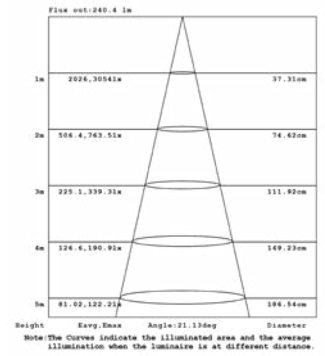

10W 1-LIGHT GIMBAL NARROW CLEAR

15W 1-LIGHT GIMBAL NARROW CLEAR

10W 1-LIGHT GIMBAL MEDIUM CLEAR

15W 1-LIGHT GIMBAL MEDIUM CLEAR

10W 1-LIGHT GIMBAL WIDE CLEAR

15W 1-LIGHT GIMBAL WIDE CLEAR