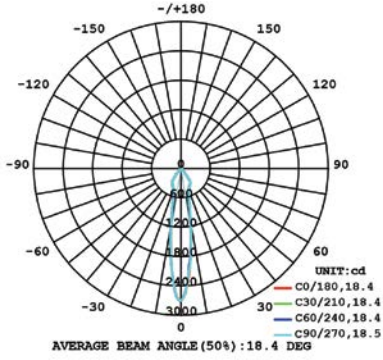

10W 1-LIGHT GIMBAL NARROW CLEAR