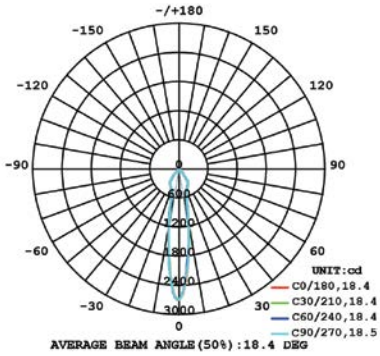

10W 1-LIGHT SNOOT GIMBAL NARROW CLEAR