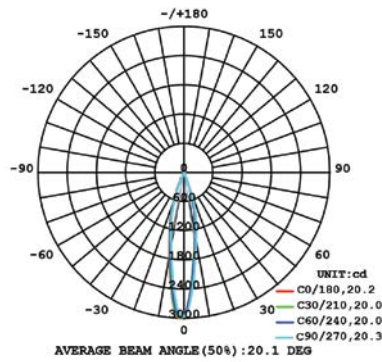

10W 1-LIGHT SNOOT GIMBAL NARROW CLEAR

15W 1-LIGHT SNOOT GIMBAL NARROW CLEAR

10W 1-LIGHT SNOOT GIMBAL MEDIUM CLEAR

15W 1-LIGHT SNOOT GIMBAL MEDIUM CLEAR

10W 1-LIGHT SNOOT GIMBAL WIDE CLEAR

15W 1-LIGHT SNOOT GIMBAL WIDE CLEAR