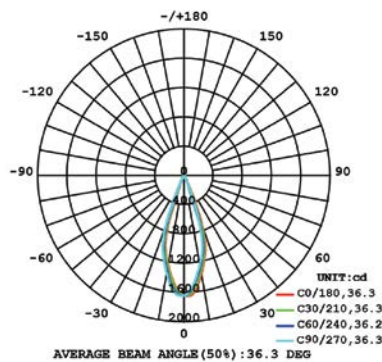

10W 1-LIGHT SNOOT GIMBAL NARROW CLEAR

15W 1-LIGHT SNOOT GIMBAL NARROW CLEAR

10W 1-LIGHT SNOOT GIMBAL MEDIUM CLEAR

15W 1-LIGHT SNOOT GIMBAL MEDIUM CLEAR

10W 1-LIGHT SNOOT GIMBAL WIDE CLEAR

15W 1-LIGHT SNOOT GIMBAL WIDE CLEAR