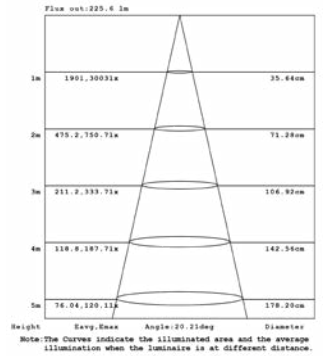

10W 1-LIGHT SNOOT GIMBAL NARROW CLEAR

15W 1-LIGHT SNOOT GIMBAL NARROW CLEAR

10W 1-LIGHT SNOOT GIMBAL MEDIUM CLEAR

15W 1-LIGHT SNOOT GIMBAL MEDIUM CLEAR

10W 1-LIGHT SNOOT GIMBAL WIDE CLEAR

15W 1-LIGHT SNOOT GIMBAL WIDE CLEAR