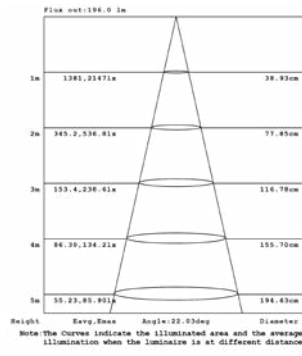

### NEW CONSTRUCTION PLATES + IC BOXES

**NEW CONSTRUCTION PLATE TRIM & TRIMLESS**  
44360-016

**CUT HOLE:**  
Trim & Trimless:  
4 1/8" x 4 1/8"

**AIRTIGHT IC BOX**  
44367-015  
**IC BOX**  
44299-019

**CUT HOLE:**  
Trim & Trimless:  
4 1/8" x 4 1/8"

10W 1-LIGHT SNOOT GIMBAL NARROW CLEAR

15W 1-LIGHT SNOOT GIMBAL NARROW CLEAR

10W 1-LIGHT SNOOT GIMBAL MEDIUM CLEAR

15W 1-LIGHT SNOOT GIMBAL MEDIUM CLEAR

10W 1-LIGHT SNOOT GIMBAL WIDE CLEAR

15W 1-LIGHT SNOOT GIMBAL WIDE CLEAR