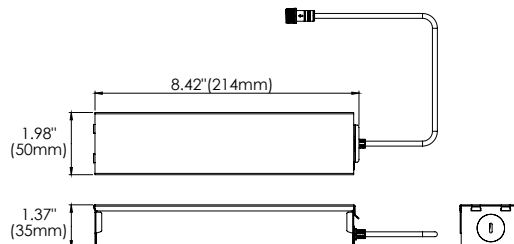

DRIVERS

- Compatible with TRIAC (forward-phase or leading-edge) ELV (reverse-phase or trailing edge) and 0-10V dimmers.
- ESSxxxW models: TRIAC and ELV dimming only at 120 Vac
- ESSxxxW models: ELV dimming only at 230 Vac
- 90° C maximum case hot spot temperature
- Class 2 power supply
- Lifetime: 50,000 hours at 70° case hot spot temperature (some models have a higher lifetime)
- IP64-rated (IP66 for ESST) case with silicone-based potting
- Protections: Output open load, over-current and short-circuit (hiccup), and over-temperature with auto recovery.
- Conducted and radiated EMI: Compliant with FCC CFR Title 47 Part 15 Class B (120 Vac) and Class A (277 Vac), and EN55015 (CISPR 15) at 220, 230, and 240 Vac.
- Complies with ENERGY STAR®, DLC (DesignLight Consortium®) and CA Title 24 technical requirements
- Worldwide safety approvals