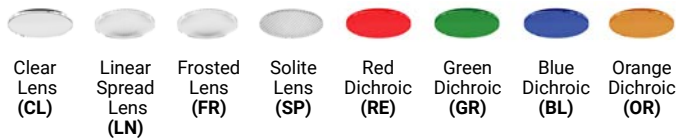

DIFFUSER OPTIONS