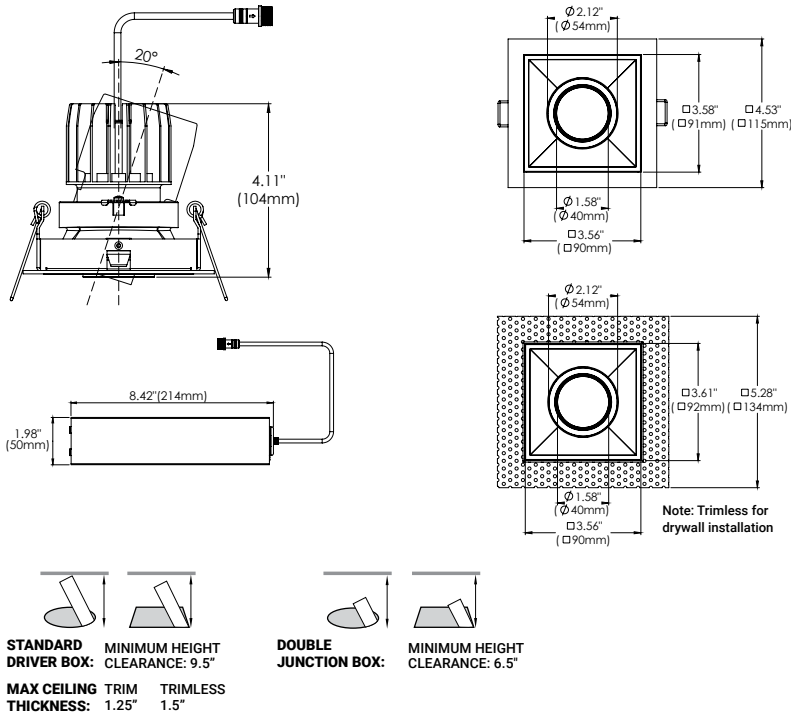

## SPECIFICATIONS

<b>FIXTURE BODY</b>	18 gauge powder coated steel body. Aluminum powder coated trim or trimless mesh plate
<b>INSTALLATION TYPE</b>	Remodel/existing ceiling N/C plate, IC Box on page 2
<b>CUT HOLE</b>	Trim & Trimless: 4 1/8" x 4 1/8"
<b>COLOR FINISH</b>	Black/White/Custom
<b>LIGHT MODULE</b>	High output, high efficiency LED COB Lumen Maintenance: 70%@50,000 hrs
<b>INPUT VOLTAGE</b>	120V - 277V
<b>WATTAGE</b>	10W IC Rated, 15W Non-IC Rated
<b>POWER SUPPLY</b>	ERP 10W or 15W, Constant Current 250mA or 350mA power supply Minimum operating temperature: -30° Enclosed in a Junction box with 12" flexible cable to mate to module connector
<b>ADJUSTABILITY</b>	20°
<b>CRI</b>	90+
<b>DIMMING</b>	TRIAC/ELV/0-10V
<b>LUMENS</b>	10W, 350 Lumens & 15W, 520 Lumens, Dim to Warm: 15W, 385 Lumens
<b>CCT OPTIONS</b>	2700K/3000K/3500K/4000K, DIM (Dim to warm)
<b>REFLECTORS</b>	(N) Narrow 15°/(M) Medium 24°/(W) Wide 38°
<b>DIFFUSERS</b>	(CL) Clear/(LN) Linear Spread/(FR) Frosted (SP) Solite/(RE) Red Dichroic/(GR) Green Dichroic (BL) Blue Dichroic/(OR) Orange Dichroic
<b>APPROVAL</b>	Damp
<b>ELECTRICAL APPROVAL</b>	Compliant
<b>WARRANTY</b>	