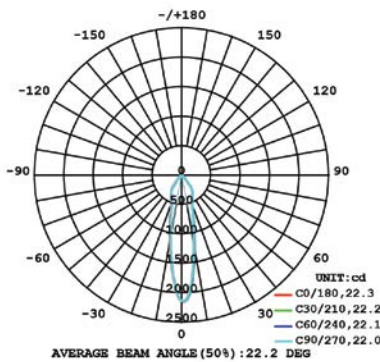

10W 1-LIGHT SNOOT GIMBAL NARROW CLEAR

15W 1-LIGHT SNOOT GIMBAL NARROW CLEAR

10W 1-LIGHT SNOOT GIMBAL MEDIUM CLEAR

15W 1-LIGHT SNOOT GIMBAL MEDIUM CLEAR

10W 1-LIGHT SNOOT GIMBAL WIDE CLEAR

15W 1-LIGHT SNOOT GIMBAL WIDE CLEAR