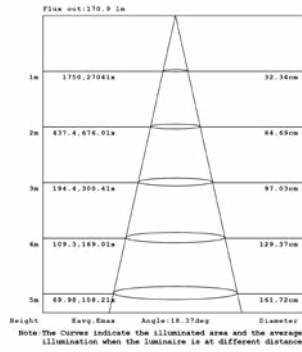

10W 1-LIGHT SNOOT GIMBAL NARROW CLEAR