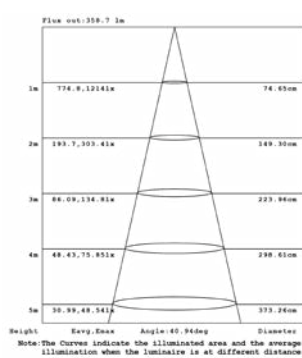

10W 1-LIGHT SNOOT GIMBAL NARROW CLEAR

15W 1-LIGHT SNOOT GIMBAL NARROW CLEAR

10W 1-LIGHT SNOOT GIMBAL MEDIUM CLEAR

15W 1-LIGHT SNOOT GIMBAL MEDIUM CLEAR

10W 1-LIGHT SNOOT GIMBAL WIDE CLEAR

15W 1-LIGHT SNOOT GIMBAL WIDE CLEAR