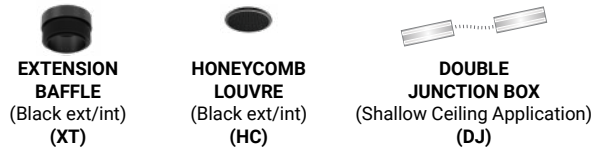

REFLECTOR OPTIONS

ADD-ONS

DIFFUSER OPTIONS

NEW CONSTRUCTION PLATES + IC BOXES

CUT HOLE:
Trim & Trimless:
4 1/8" x 4 1/8"

CUT HOLE:
Trim & Trimless:
4 1/8" x 4 1/8"

DRIVERS

- Compatible with TRIAC (forward-phase or leading-edge) ELV (reverse-phase or trailing edge) and 0-10V dimmers.
- ESSxxxW models: TRIAC and ELV dimming only at 120 Vac
- ESSxxxW models: ELV dimming only at 230 Vac
- 90° C maximum case hot spot temperature
- Class 2 power supply
- Lifetime: 50,000 hours at 70° case hot spot temperature (some models have a higher lifetime)
- IP64-rated (IP66 for ESST) case with silicone-based potting
- Protections: Output open load, over-current and short-circuit (hiccup), and over-temperature with auto recovery.
- Conducted and radiated EMI: Compliant with FCC CFR Title 47 Part 15 Class B (120 Vac) and Class A (277 Vac), and EN55015 (CISPR 15) at 220, 230, and 240 Vac.
- Complies with ENERGY STAR®, DLC (DesignLight Consortium®) and CA Title 24 technical requirements
- Worldwide safety approvals