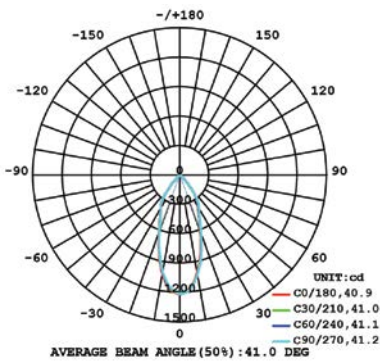

10W 1-LIGHT SNOOT GIMBAL NARROW CLEAR

15W 1-LIGHT SNOOT GIMBAL NARROW CLEAR

10W 1-LIGHT SNOOT GIMBAL MEDIUM CLEAR

15W 1-LIGHT SNOOT GIMBAL MEDIUM CLEAR

10W 1-LIGHT SNOOT GIMBAL WIDE CLEAR

15W 1-LIGHT SNOOT GIMBAL WIDE CLEAR