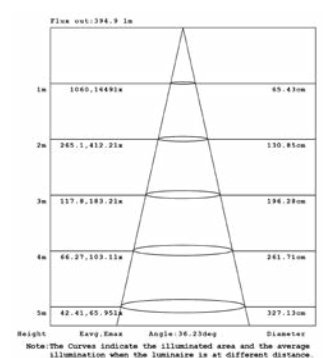

10W 1-LIGHT SNOOT GIMBAL NARROW CLEAR

15W 1-LIGHT SNOOT GIMBAL NARROW CLEAR

10W 1-LIGHT SNOOT GIMBAL MEDIUM CLEAR

15W 1-LIGHT SNOOT GIMBAL MEDIUM CLEAR

10W 1-LIGHT SNOOT GIMBAL WIDE CLEAR

15W 1-LIGHT SNOOT GIMBAL WIDE CLEAR