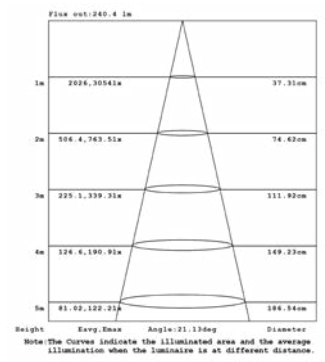

CUT HOLE:
Trim & Trimless:
7 5/8" x 4 1/8"

DRIVERS

- Compatible with TRIAC (forward-phase or leading-edge) ELV (reverse-phase or trailing edge) and 0-10V dimmers.
- ESSxxxW models: TRIAC and ELV dimming only at 120 Vac
- ESSxxxW models: ELV dimming only at 230 Vac
- 90° C maximum case hot spot temperature
- Class 2 power supply
- Lifetime: 50,000 hours at 70° case hot spot temperature (some models have a higher lifetime)
- IP64-rated (IP66 for ESST) case with silicone-based potting
- Protections: Output open load, over-current and short-circuit (hiccup), and over-temperature with auto recovery.
- Conducted and radiated EMI: Compliant with FCC CFR Title 47 Part 15 Class B (120 Vac) and Class A (277 Vac), and EN55015 (CISPR 15) at 220, 230, and 240 Vac.
- Complies with ENERGY STAR®, DLC (DesignLight Consortium®) and CA Title 24 technical requirements
- Worldwide safety approvals

10W 1-LIGHT GIMBAL NARROW CLEAR

15W 1-LIGHT GIMBAL NARROW CLEAR

10W 1-LIGHT GIMBAL MEDIUM CLEAR

15W 1-LIGHT GIMBAL MEDIUM CLEAR

10W 1-LIGHT GIMBAL WIDE CLEAR

15W 1-LIGHT GIMBAL WIDE CLEAR