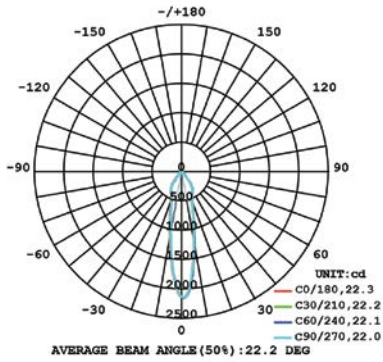

10W 1-LIGHT GIMBAL NARROW CLEAR

15W 1-LIGHT GIMBAL NARROW CLEAR

10W 1-LIGHT GIMBAL MEDIUM CLEAR

15W 1-LIGHT GIMBAL MEDIUM CLEAR

10W 1-LIGHT GIMBAL WIDE CLEAR

15W 1-LIGHT GIMBAL WIDE CLEAR