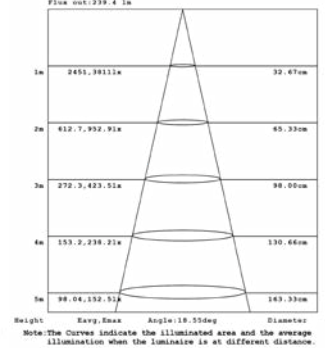

10W 1-LIGHT GIMBAL NARROW CLEAR

15W 1-LIGHT GIMBAL NARROW CLEAR

10W 1-LIGHT GIMBAL MEDIUM CLEAR

15W 1-LIGHT GIMBAL MEDIUM CLEAR

10W 1-LIGHT GIMBAL WIDE CLEAR

15W 1-LIGHT GIMBAL WIDE CLEAR