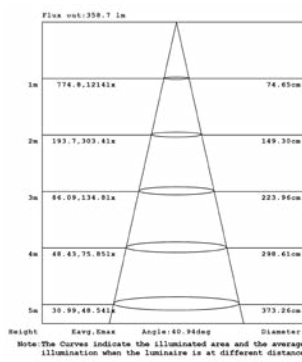

10W 1-LIGHT GIMBAL NARROW CLEAR

15W 1-LIGHT GIMBAL NARROW CLEAR

10W 1-LIGHT GIMBAL MEDIUM CLEAR

15W 1-LIGHT GIMBAL MEDIUM CLEAR

10W 1-LIGHT GIMBAL WIDE CLEAR

15W 1-LIGHT GIMBAL WIDE CLEAR