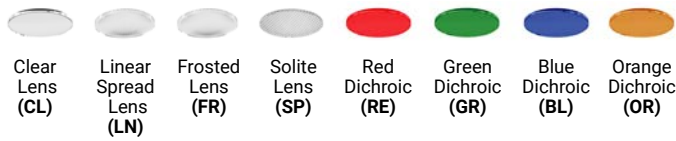

DIFFUSER OPTIONS