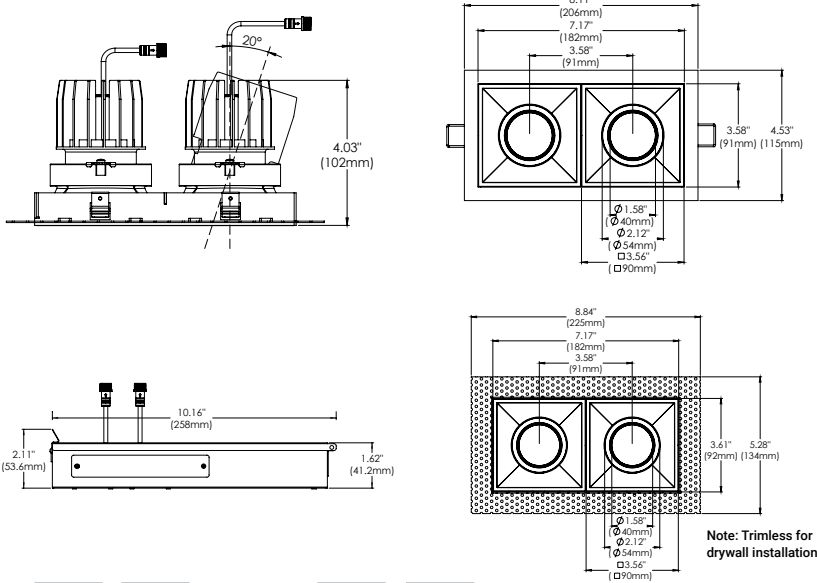

PROJECT: _____

TYPE: _____ DATE: _____

NOTES: _____

FEATURES

The Bravo collection features a sharp sleek design, no matter the type of fixture you choose within this collection. Whether you choose both Bravo surface mount luminaries and Bravo recessed mount fixtures, there will be a harmonious integration throughout the room. Bravo Recessed mount fixtures are available in 3 body sizes and can be outfitted with 7 different modules that can be used for various applications and installations.

SPECIFICATIONS

FIXTURE BODY	18 gauge powder coated steel body. Aluminum powder coated trim or trimless mesh plate
INSTALLATION TYPE	Remodel/existing ceiling N/C plate, IC Box on page 2
CUT HOLE	Trim: 7 5/8" x 4 1/8" Trimless: 7 5/8" x 4 1/8"
COLOR FINISH	Black/White/Custom
LIGHT MODULE	High output, high efficiency LED COB Lumen Maintenance: 70%@50,000 hrs
INPUT VOLTAGE	120V - 277V
WATTAGE	20W IC Rated, 30W Non-IC Rated
POWER SUPPLY	2 x ERP 10W or 15W, Constant Current 250mA or 350mA power supply Minimum operating temperature: -30° Enclosed in a Junction box with 12" flexible cable to mate to module connector
ADJUSTABILITY	20°
CRI	90+
DIMMING	TRIAC/ELV/0-10V
LUMENS	2 x 10W, 1680 Lumens & 2 x 15W, 2360 Lumens, Dim to Warm: 2 x 15W, 1570 Lumens
CCT OPTIONS	2700K/3000K/3500K/4000K, DIM (Dim to warm)
REFLECTORS	(N) Narrow 15°/(M) Medium 24°/(W) Wide 38°
DIFFUSERS	(CL) Clear/(LN) Linear Spread/(FR) Frosted (SP) Solite/(RE) Red Dichroic/(GR) Green Dichroic (BL) Blue Dichroic/(OR) Orange Dichroic
APPROVAL	Damp
ELECTRICAL APPROVAL	Compliant
WARRANTY	