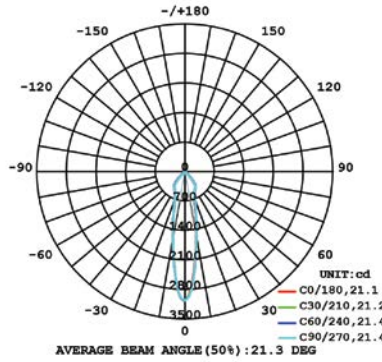

CUT HOLE:
Trim & Trimless:
7 5/8" x 4 1/8"

DRIVERS

- Compatible with TRIAC (forward-phase or leading-edge) ELV (reverse-phase or trailing edge) and 0-10V dimmers.
- ESSxxxW models: TRIAC and ELV dimming only at 120 Vac
- ESSxxxW models: ELV dimming only at 230 Vac
- 90° C maximum case hot spot temperature
- Class 2 power supply
- Lifetime: 50,000 hours at 70° case hot spot temperature (some models have a higher lifetime)
- IP64-rated (IP66 for ESST) case with silicone-based potting
- Protections: Output open load, over-current and short-circuit (hiccup), and over-temperature with auto recovery.
- Conducted and radiated EMI: Compliant with FCC CFR Title 47 Part 15 Class B (120 Vac) and Class A (277 Vac), and EN55015 (CISPR 15) at 220, 230, and 240 Vac.
- Complies with ENERGY STAR®, DLC (DesignLight Consortium®) and CA Title 24 technical requirements
- Worldwide safety approvals

10W 1-LIGHT GIMBAL NARROW CLEAR

15W 1-LIGHT GIMBAL NARROW CLEAR

10W 1-LIGHT GIMBAL MEDIUM CLEAR

15W 1-LIGHT GIMBAL MEDIUM CLEAR

10W 1-LIGHT GIMBAL WIDE CLEAR

15W 1-LIGHT GIMBAL WIDE CLEAR