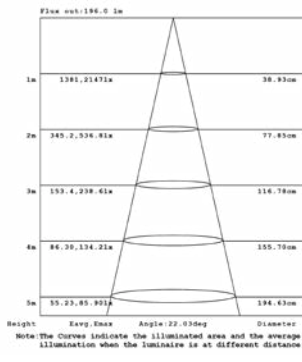

CUT HOLE:
Trim & Trimless:
7 5/8" x 4 1/8"

DRIVERS

- Compatible with TRIAC (forward-phase or leading-edge) ELV (reverse-phase or trailing edge) and 0-10V dimmers.
- ESSxxxW models: TRIAC and ELV dimming only at 120 Vac
- ESSxxxW models: ELV dimming only at 230 Vac
- 90° C maximum case hot spot temperature
- Class 2 power supply
- Lifetime: 50,000 hours at 70° case hot spot temperature (some models have a higher lifetime)
- IP64-rated (IP66 for ESST) case with silicone-based potting
- Protections: Output open load, over-current and short-circuit (hiccup), and over-temperature with auto recovery.
- Conducted and radiated EMI: Compliant with FCC CFR Title 47 Part 15 Class B (120 Vac) and Class A (277 Vac), and EN55015 (CISPR 15) at 220, 230, and 240 Vac.
- Complies with ENERGY STAR®, DLC (DesignLight Consortium®) and CA Title 24 technical requirements
- Worldwide safety approvals

10W 1-LIGHT GIMBAL NARROW CLEAR

15W 1-LIGHT GIMBAL NARROW CLEAR

10W 1-LIGHT GIMBAL MEDIUM CLEAR

15W 1-LIGHT GIMBAL MEDIUM CLEAR

10W 1-LIGHT GIMBAL WIDE CLEAR

15W 1-LIGHT GIMBAL WIDE CLEAR