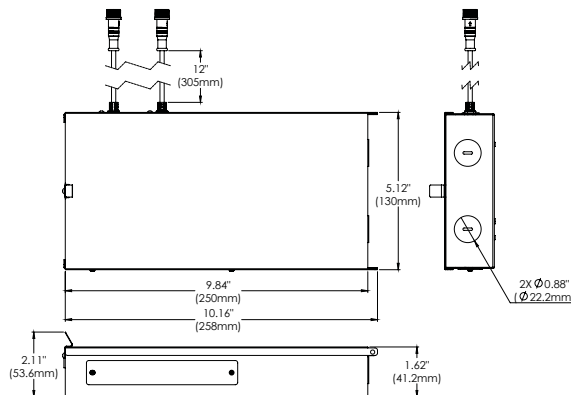

SPECIFICATIONS

FIXTURE BODY	18 gauge powder coated steel body. Aluminum powder coated trim or trimless mesh plate
INSTALLATION TYPE	Remodel/existing ceiling N/C plate, IC Box on page 2
CUT HOLE	Trim: 7 5/8" x 4 1/8" Trimless: 7 5/8" x 4 1/8"
COLOR FINISH	Black/White/Custom
LIGHT MODULE	High output, high efficiency LED COB Lumen Maintenance: 70%@50,000 hrs
INPUT VOLTAGE	120V - 277V
WATTAGE	20W IC Rated, 30W Non-IC Rated
POWER SUPPLY	2 x ERP 10W or 15W, Constant Current 250mA or 350mA power supply Minimum operating temperature: -30° Enclosed in a Junction box with 12" flexible cable to mate to module connector
ADJUSTABILITY	20°
CRI	90+
DIMMING	TRIAC/ELV/0-10V
LUMENS	2 x 10W, 1680 Lumens & 2 x 15W, 2360 Lumens, Dim to Warm: 2 x 15W, 1570 Lumens
CCT OPTIONS	2700K/3000K/3500K/4000K, DIM (Dim to warm)
REFLECTORS	(N) Narrow 15°/(M) Medium 24°/(W) Wide 38°
DIFFUSERS	(CL) Clear/(LN) Linear Spread/(FR) Frosted (SP) Solite/(RE) Red Dichroic/(GR) Green Dichroic (BL) Blue Dichroic/(OR) Orange Dichroic
APPROVAL	Damp
ELECTRICAL APPROVAL	Compliant
WARRANTY	

CUT HOLE:
Trim & Trimless:
7 5/8" x 4 1/8"

DRIVERS

- Compatible with TRIAC (forward-phase or leading-edge) ELV (reverse-phase or trailing edge) and 0-10V dimmers.
- ESSxxxW models: TRIAC and ELV dimming only at 120 Vac
- ESSxxxW models: ELV dimming only at 230 Vac
- 90° C maximum case hot spot temperature
- Class 2 power supply
- Lifetime: 50,000 hours at 70° case hot spot temperature (some models have a higher lifetime)
- IP64-rated (IP66 for ESST) case with silicone-based potting
- Protections: Output open load, over-current and short-circuit (hiccup), and over-temperature with auto recovery.
- Conducted and radiated EMI: Compliant with FCC CFR Title 47 Part 15 Class B (120 Vac) and Class A (277 Vac), and EN55015 (CISPR 15) at 220, 230, and 240 Vac.
- Complies with ENERGY STAR®, DLC (DesignLight Consortium®) and CA Title 24 technical requirements
- Worldwide safety approvals