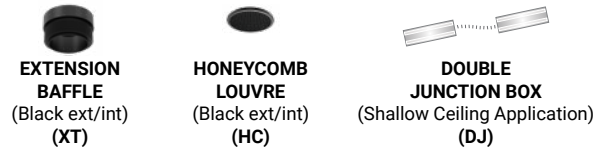

REFLECTOR OPTIONS

ADD-ONS

DIFFUSER OPTIONS

NEW CONSTRUCTION PLATES + IC BOXES

NEW CONSTRUCTION PLATE TRIM & TRIMLESS
44361-013

CUT HOLE:
Trim & Trimless:
7 5/8" x 4 1/8"

AIRTIGHT IC BOX
44364-014

IC BOX
44363-017

CUT HOLE:
Trim & Trimless:
7 5/8" x 4 1/8"

DRIVERS

- Compatible with TRIAC (forward-phase or leading-edge) ELV (reverse-phase or trailing edge) and 0-10V dimmers.
- ESSxxxW models: TRIAC and ELV dimming only at 120 Vac
- ESSxxxW models: ELV dimming only at 230 Vac
- 90° C maximum case hot spot temperature
- Class 2 power supply
- Lifetime: 50,000 hours at 70° case hot spot temperature (some models have a higher lifetime)
- IP64-rated (IP66 for ESST) case with silicone-based potting
- Protections: Output open load, over-current and short-circuit (hiccup), and over-temperature with auto recovery.
- Conducted and radiated EMI: Compliant with FCC CFR Title 47 Part 15 Class B (120 Vac) and Class A (277 Vac), and EN55015 (CISPR 15) at 220, 230, and 240 Vac.
- Complies with ENERGY STAR®, DLC (DesignLight Consortium®) and CA Title 24 technical requirements
- Worldwide safety approvals