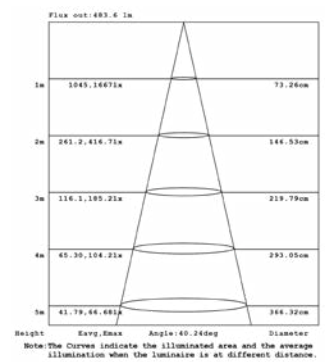

10W 1-LIGHT GIMBAL NARROW CLEAR

15W 1-LIGHT GIMBAL NARROW CLEAR

10W 1-LIGHT GIMBAL MEDIUM CLEAR

15W 1-LIGHT GIMBAL MEDIUM CLEAR

10W 1-LIGHT GIMBAL WIDE CLEAR

15W 1-LIGHT GIMBAL WIDE CLEAR