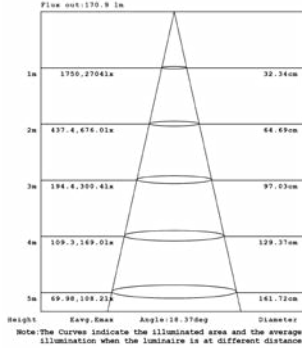

10W 1-LIGHT GIMBAL NARROW CLEAR

15W 1-LIGHT GIMBAL NARROW CLEAR

10W 1-LIGHT GIMBAL MEDIUM CLEAR

15W 1-LIGHT GIMBAL MEDIUM CLEAR

10W 1-LIGHT GIMBAL WIDE CLEAR

15W 1-LIGHT GIMBAL WIDE CLEAR