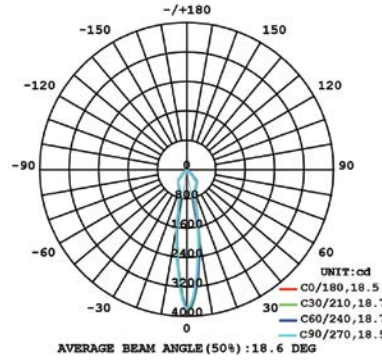

10W 1-LIGHT GIMBAL NARROW CLEAR

15W 1-LIGHT GIMBAL NARROW CLEAR

10W 1-LIGHT GIMBAL MEDIUM CLEAR

15W 1-LIGHT GIMBAL MEDIUM CLEAR

10W 1-LIGHT GIMBAL WIDE CLEAR

15W 1-LIGHT GIMBAL WIDE CLEAR