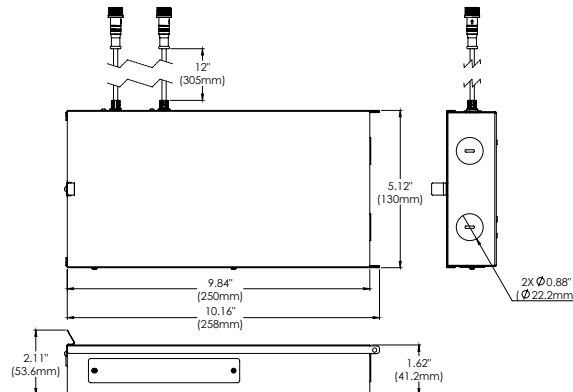

SPECIFICATIONS

FIXTURE BODY	18 gauge powder coated steel body. Aluminum powder coated trim or trimless mesh plate
INSTALLATION TYPE	Remodel/existing ceiling N/C plate, IC Box on page 2
CUT HOLE	Trim: 7 5/8" x 4 1/8" Trimless: 7 5/8" x 4 1/8"
COLOR FINISH	Black/White/Custom
LIGHT MODULE	High output, high efficiency LED COB Lumen Maintenance: 70%@50,000 hrs
INPUT VOLTAGE	120V - 277V
WATTAGE	30W Non-IC Rated
POWER SUPPLY	2 x ERP 15W, Constant Current 350mA power supply Minimum operating temperature: -30° Enclosed in a Junction box with 12" flexible cable to mate to module connector
BEAM ANGLE	75° (Wall Wash)
CRI	90+
DIMMING	TRIAC/ELV/0-10V
LUMENS	1520 Lumens
CCT OPTIONS	3000K/4000K
APPROVAL	Damp
ELECTRICAL APPROVAL	Compliant
WARRANTY	

NEW CONSTRUCTION PLATES + IC BOXES

NEW CONSTRUCTION PLATE TRIM & TRIMLESS
44361-013

CUT HOLE:
Trim & Trimless:
7 5/8" x 4 1/8"

AIRTIGHT IC BOX
44364-014
IC BOX
44363-017

CUT HOLE:
Trim & Trimless:
7 5/8" x 4 1/8"

PHOTOMETRICS