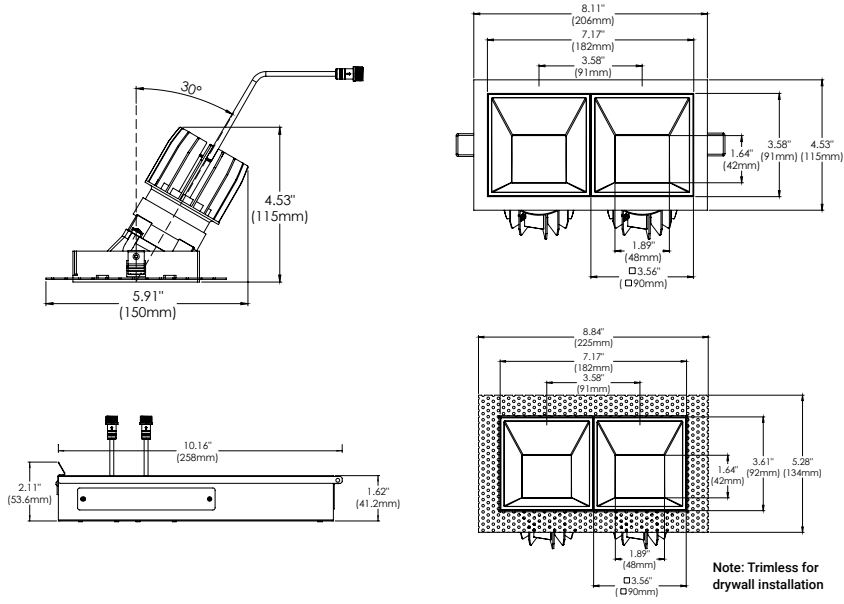

PROJECT: _____

TYPE: _____ DATE: _____

NOTES: _____

FEATURES

The Bravo collection features a sharp sleek design, no matter the type of fixture you choose within this collection. Whether you choose both Bravo surface mount luminaires and Bravo recessed mount fixtures, there will be a harmonious integration throughout the room. Bravo Recessed mount fixtures are available in 3 body sizes and can be outfitted with 7 different modules that can be used for various applications and installations.

SPECIFICATIONS

FIXTURE BODY	18 gauge powder coated steel body. Aluminum powder coated trim or trimless mesh plate
INSTALLATION TYPE	Remodel/existing ceiling N/C plate, IC Box on page 2
CUT HOLE	Trim: 7 5/8" x 4 1/8" Trimless: 7 5/8" x 4 1/8"
COLOR FINISH	Black/White/Custom
LIGHT MODULE	High output, high efficiency LED COB Lumen Maintenance: 70%@50,000 hrs
INPUT VOLTAGE	120V - 277V
WATTAGE	30W Non-IC Rated
POWER SUPPLY	2 x ERP 15W, Constant Current 350mA power supply Minimum operating temperature: -30° Enclosed in a Junction box with 12" flexible cable to mate to module connector
BEAM ANGLE	75° (Wall Wash)
CRI	90+
DIMMING	TRIAC/ELV/0-10V
LUMENS	1520 Lumens
CCT OPTIONS	3000K/4000K
APPROVAL	Damp
ELECTRICAL APPROVAL	Compliant
WARRANTY	

ORDERING GUIDE EXAMPLE:
 Bravo / Recessed Mount / 2-Light / Trim / White / Wall Wash / Wall Wash / 15W / 3000K
CODE: BVO-R-2-T-02-WLWL-15-30

ADD-ONS

DOUBLE JUNCTION BOX
(Shallow Ceiling Application)
(DJ)

NEW CONSTRUCTION PLATES + IC BOXES

NEW CONSTRUCTION PLATE TRIM & TRIMLESS
44361-013

CUT HOLE:
Trim & Trimless:
7 5/8" x 4 1/8"

AIRTIGHT IC BOX
44364-014
IC BOX
44363-017

CUT HOLE:
Trim & Trimless:
7 5/8" x 4 1/8"