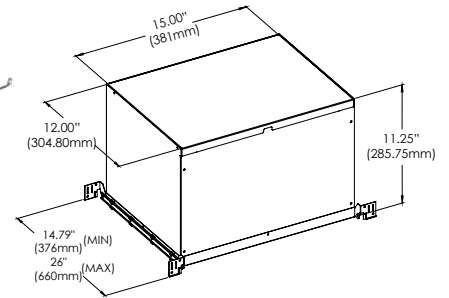

NEW CONSTRUCTION PLATES + IC BOXES

NEW CONSTRUCTION PLATE TRIM & TRIMLESS
44361-013

CUT HOLE:
Trim & Trimless:
7 5/8" x 4 1/8"

AIRTIGHT IC BOX
44364-014
IC BOX
44363-017

CUT HOLE:
Trim & Trimless:
7 5/8" x 4 1/8"