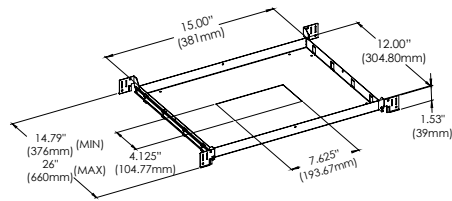

NEW CONSTRUCTION PLATES + IC BOXES

NEW CONSTRUCTION PLATE TRIM & TRIMLESS
44361-013

CUT HOLE:
Trim & Trimless:
7 5/8" x 4 1/8"

AIRTIGHT IC BOX
44364-014
IC BOX
44363-017

CUT HOLE:
Trim & Trimless:
7 5/8" x 4 1/8"