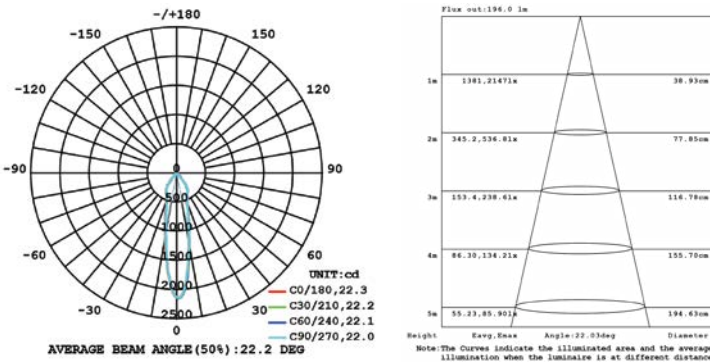

10W 1-LIGHT FIXED MEDIUM CLEAR