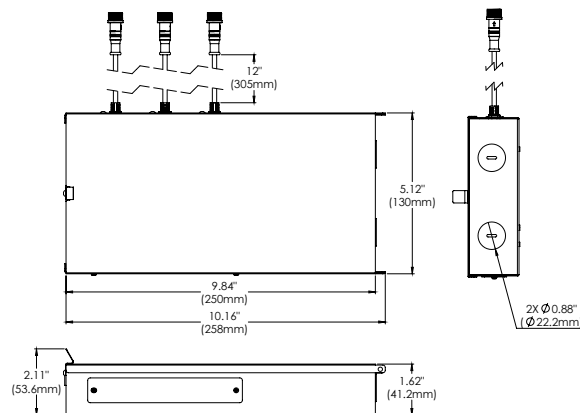

REFLECTOR OPTIONS

ADD-ONS

DIFFUSER OPTIONS

NEW CONSTRUCTION PLATES + IC BOXES

**NEW CONSTRUCTION PLATE
TRIM & TRIMLESS**
44362-010

CUT HOLE:
Trim & Trimless:
11 1/4" x 4 1/8"

AIRTIGHT IC BOX
44366-018
IC BOX
44365-011

CUT HOLE:
Trim & Trimless:
11 1/4" x 4 1/8"

DRIVERS

- Compatible with TRIAC (forward-phase or leading-edge) ELV (reverse-phase or trailing edge) and 0-10V dimmers.
- ESSxxxW models: TRIAC and ELV dimming only at 120 Vac
- ESSxxxW models: ELV dimming only at 230 Vac
- 90° C maximum case hot spot temperature
- Class 2 power supply
- Lifetime: 50,000 hours at 70° case hot spot temperature (some models have a higher lifetime)
- IP64-rated (IP66 for ESST) case with silicone-based potting
- Protections: Output open load, over-current and short-circuit (hiccup), and over-temperature with auto recovery.
- Conducted and radiated EMI: Compliant with FCC CFR Title 47 Part 15 Class B (120 Vac) and Class A (277 Vac), and EN55015 (CISPR 15) at 220, 230, and 240 Vac.
- Complies with ENERGY STAR®, DLC (DesignLight Consortium®) and CA Title 24 technical requirements
- Worldwide safety approvals