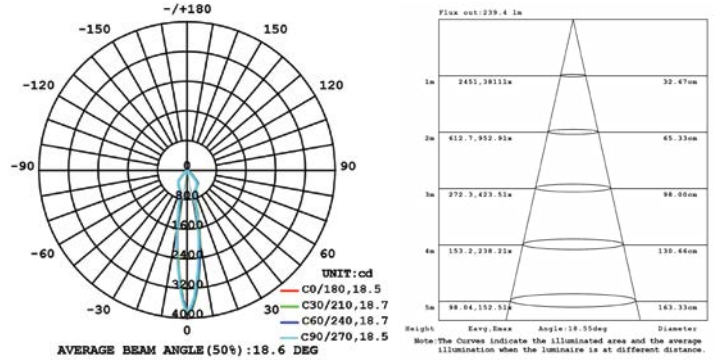

10W 1-LIGHT FIXED NARROW CLEAR

15W 1-LIGHT FIXED NARROW CLEAR

10W 1-LIGHT FIXED MEDIUM CLEAR

15W 1-LIGHT FIXED MEDIUM CLEAR

10W 1-LIGHT FIXED WIDE CLEAR

15W 1-LIGHT FIXED WIDE CLEAR