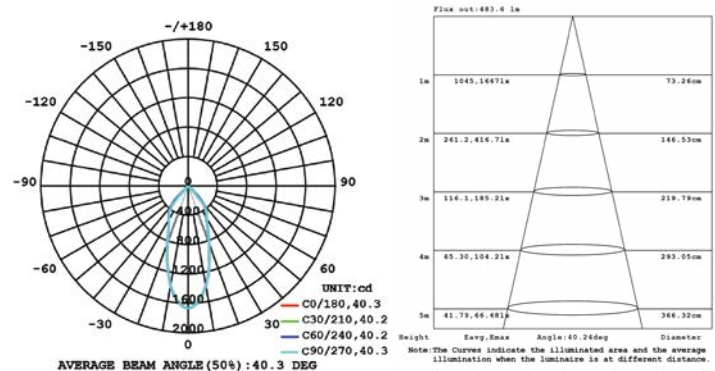

10W 1-LIGHT FIXED NARROW CLEAR

15W 1-LIGHT FIXED NARROW CLEAR

10W 1-LIGHT FIXED MEDIUM CLEAR

15W 1-LIGHT FIXED MEDIUM CLEAR

10W 1-LIGHT FIXED WIDE CLEAR

15W 1-LIGHT FIXED WIDE CLEAR