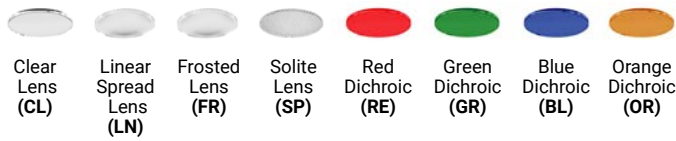

DIFFUSER OPTIONS

NEW CONSTRUCTION PLATES + IC BOXES

CUT HOLE:
Trim & Trimless:
11 1/4" x 4 1/8"