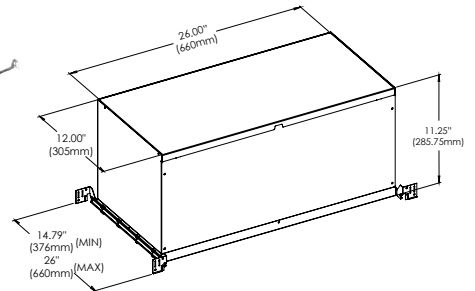

CUT HOLE:
Trim & Trimless:
11 1/4" x 4 1/8"