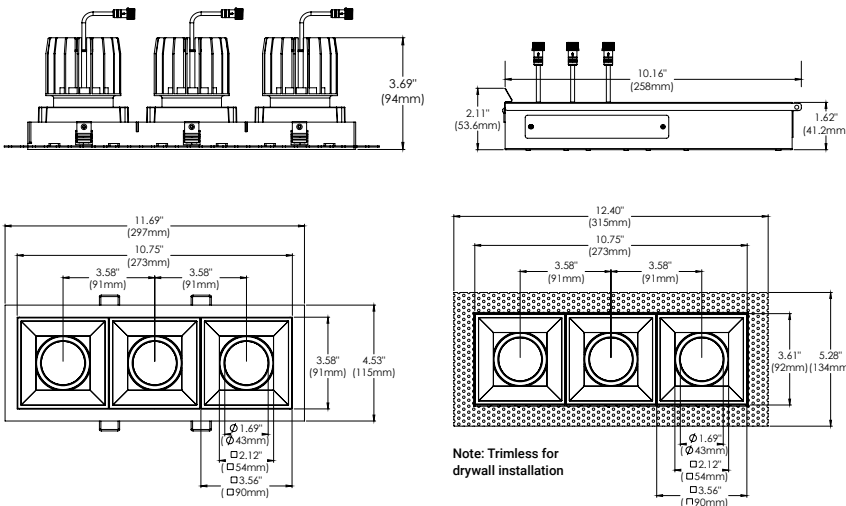

PROJECT: _____

TYPE: _____ DATE: _____

NOTES: _____

FEATURES

The Bravo collection features a sharp sleek design, no matter the type of fixture you choose within this collection. Whether you choose both Bravo surface mount luminaires and Bravo recessed mount fixtures, there will be a harmonious integration throughout the room. Bravo Recessed mount fixtures are available in 3 body sizes and can be outfitted with 7 different modules that can be used for various applications and installations.

SPECIFICATIONS

FIXTURE BODY	18 gauge powder coated steel body. Aluminum powder coated trim or trimless mesh plate
INSTALLATION TYPE	Remodel/existing ceiling N/C plate, IC Box on page 2
CUT HOLE	Trim: 11 1/4" x 4 1/8" Trimless: 11 1/4" x 4 1/8"
COLOR FINISH	Black/White/Custom
LIGHT MODULE	High output, high efficiency LED COB Lumen Maintenance: 70%@50,000 hrs
INPUT VOLTAGE	120V - 277V
WATTAGE	30W IC Rated, 45W Non-IC Rated
POWER SUPPLY	3 x ERP 10W or 15W, Constant Current 250mA or 350mA power supply Minimum operating temperature: -30° Enclosed in a Junction box with 12" flexible cable to mate to module connector
CRI	90+
DIMMING	TRIAC/ELV/0-10V
LUMENS	3 x 10W, 2520 Lumens & 3 x 15W, 3540 Lumens, Dim to Warm: 3 x 15W, 2355 Lumens
CCT OPTIONS	2700K/3000K/3500K/4000K, DIM (Dim to warm)
REFLECTORS	(N) Narrow 15°/(M) Medium 24°/(W) Wide 38°
DIFFUSERS	(CL) Clear/(LN) Linear Spread/(FR) Frosted (SP) Solite/(RE) Red Dichroic/(GR) Green Dichroic (BL) Blue Dichroic/(OR) Orange Dichroic
APPROVAL	Wet
ELECTRICAL APPROVAL	Compliant
WARRANTY	