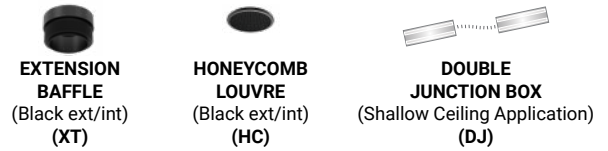

REFLECTOR OPTIONS

ADD-ONS

DIFFUSER OPTIONS

NEW CONSTRUCTION PLATES + IC BOXES

CUT HOLE:
Trim & Trimless:
11 1/4" x 4 1/8"

CUT HOLE:
Trim & Trimless:
11 1/4" x 4 1/8"

DRIVERS

- Compatible with TRIAC (forward-phase or leading-edge) ELV (reverse-phase or trailing edge) and 0-10V dimmers.
- ESSxxxW models: TRIAC and ELV dimming only at 120 Vac
- ESSxxxW models: ELV dimming only at 230 Vac
- 90° C maximum case hot spot temperature
- Class 2 power supply
- Lifetime: 50,000 hours at 70° case hot spot temperature (some models have a higher lifetime)
- IP64-rated (IP66 for ESST) case with silicone-based potting
- Protections: Output open load, over-current and short-circuit (hiccup), and over-temperature with auto recovery.
- Conducted and radiated EMI: Compliant with FCC CFR Title 47 Part 15 Class B (120 Vac) and Class A (277 Vac), and EN55015 (CISPR 15) at 220, 230, and 240 Vac.
- Complies with ENERGY STAR®, DLC (DesignLight Consortium®) and CA Title 24 technical requirements
- Worldwide safety approvals