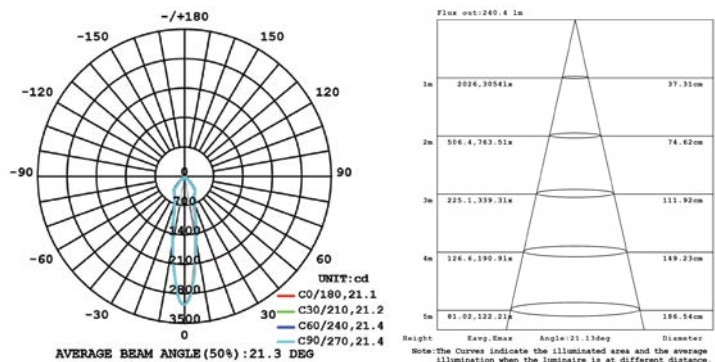

15W 1-LIGHT FIXED MEDIUM CLEAR