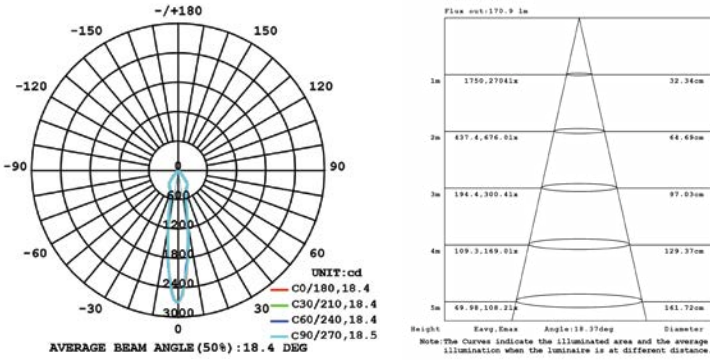

10W 1-LIGHT FIXED NARROW CLEAR