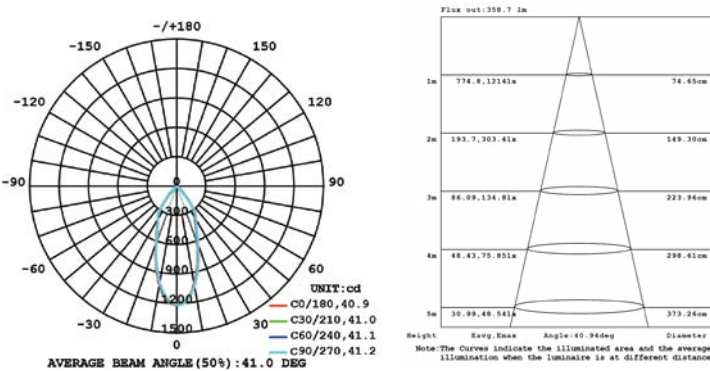

10W 1-LIGHT FIXED NARROW CLEAR

15W 1-LIGHT FIXED NARROW CLEAR

10W 1-LIGHT FIXED MEDIUM CLEAR

15W 1-LIGHT FIXED MEDIUM CLEAR

10W 1-LIGHT FIXED WIDE CLEAR

15W 1-LIGHT FIXED WIDE CLEAR