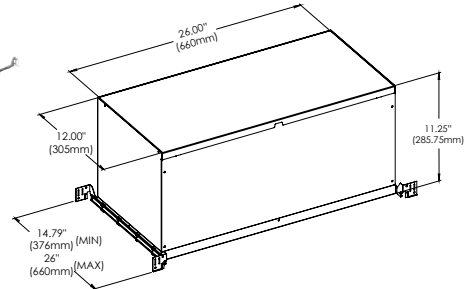

CUT HOLE:
Trim & Trimless:
11 1/4" x 4 1/8"