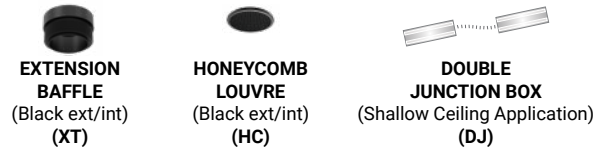

REFLECTOR OPTIONS

ADD-ONS

DIFFUSER OPTIONS

NEW CONSTRUCTION PLATES + IC BOXES

CUT HOLE:
Trim & Trimless:
11 1/4" x 4 1/8"

CUT HOLE:
Trim & Trimless:
11 1/4" x 4 1/8"

DRIVERS

- Compatible with TRIAC (forward-phase or leading-edge) ELV (reverse-phase or trailing edge) and 0-10V dimmers.
- ESSxxxW models: TRIAC and ELV dimming only at 120 Vac
- ESSxxxW models: ELV dimming only at 230 Vac
- 90° C maximum case hot spot temperature
- Class 2 power supply
- Lifetime: 50,000 hours at 70° case hot spot temperature (some models have a higher lifetime)
- IP64-rated (IP66 for ESST) case with silicone-based potting
- Protections: Output open load, over-current and short-circuit (hiccup), and over-temperature with auto recovery.
- Conducted and radiated EMI: Compliant with FCC CFR Title 47 Part 15 Class B (120 Vac) and Class A (277 Vac), and EN55015 (CISPR 15) at 220, 230, and 240 Vac.
- Complies with ENERGY STAR®, DLC (DesignLight Consortium®) and CA Title 24 technical requirements
- Worldwide safety approvals