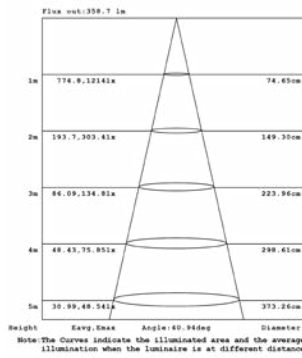

10W 1-LIGHT GIMBAL NARROW CLEAR

15W 1-LIGHT GIMBAL NARROW CLEAR

10W 1-LIGHT GIMBAL MEDIUM CLEAR

15W 1-LIGHT GIMBAL MEDIUM CLEAR

10W 1-LIGHT GIMBAL WIDE CLEAR

15W 1-LIGHT GIMBAL WIDE CLEAR