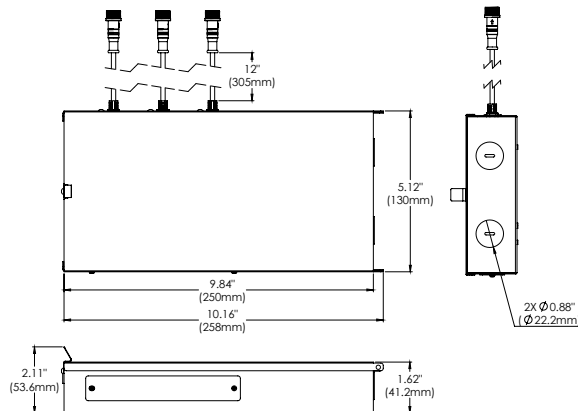

REFLECTOR OPTIONS

ADD-ONS

DIFFUSER OPTIONS

NEW CONSTRUCTION PLATES + IC BOXES

**NEW CONSTRUCTION PLATE
TRIM & TRIMLESS**
44362-010

CUT HOLE:
Trim & Trimless:
11 1/4" x 4 1/8"

AIRTIGHT IC BOX
44366-018
IC BOX
44365-011

CUT HOLE:
Trim & Trimless:
11 1/4" x 4 1/8"

DRIVERS

- Compatible with TRIAC (forward-phase or leading-edge) ELV (reverse-phase or trailing edge) and 0-10V dimmers.
- ESSxxxW models: TRIAC and ELV dimming only at 120 Vac
- ESSxxxW models: ELV dimming only at 230 Vac
- 90° C maximum case hot spot temperature
- Class 2 power supply
- Lifetime: 50,000 hours at 70° case hot spot temperature (some models have a higher lifetime)
- IP64-rated (IP66 for ESST) case with silicone-based potting
- Protections: Output open load, over-current and short-circuit (hiccup), and over-temperature with auto recovery.
- Conducted and radiated EMI: Compliant with FCC CFR Title 47 Part 15 Class B (120 Vac) and Class A (277 Vac), and EN55015 (CISPR 15) at 220, 230, and 240 Vac.
- Complies with ENERGY STAR®, DLC (DesignLight Consortium®) and CA Title 24 technical requirements
- Worldwide safety approvals