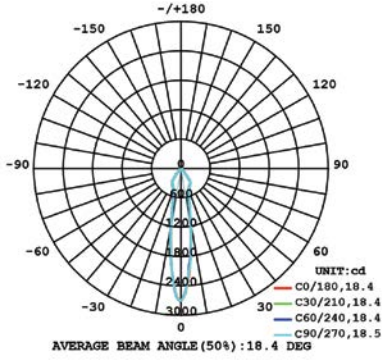

10W 1-LIGHT GIMBAL NARROW CLEAR