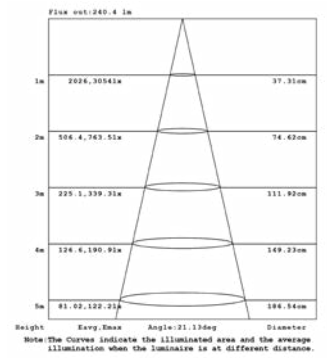

CUT HOLE:
Trim & Trimless:
11 1/4" x 4 1/8"

DRIVERS

- Compatible with TRIAC (forward-phase or leading-edge) ELV (reverse-phase or trailing edge) and 0-10V dimmers.
- ESSxxxW models: TRIAC and ELV dimming only at 120 Vac
- ESSxxxW models: ELV dimming only at 230 Vac
- 90° C maximum case hot spot temperature
- Class 2 power supply
- Lifetime: 50,000 hours at 70° case hot spot temperature (some models have a higher lifetime)
- IP64-rated (IP66 for ESST) case with silicone-based potting
- Protections: Output open load, over-current and short-circuit (hiccup), and over-temperature with auto recovery.
- Conducted and radiated EMI: Compliant with FCC CFR Title 47 Part 15 Class B (120 Vac) and Class A (277 Vac), and EN55015 (CISPR 15) at 220, 230, and 240 Vac.
- Complies with ENERGY STAR®, DLC (DesignLight Consortium®) and CA Title 24 technical requirements
- Worldwide safety approvals

10W 1-LIGHT GIMBAL NARROW CLEAR

15W 1-LIGHT GIMBAL NARROW CLEAR

10W 1-LIGHT GIMBAL MEDIUM CLEAR

15W 1-LIGHT GIMBAL MEDIUM CLEAR

10W 1-LIGHT GIMBAL WIDE CLEAR

15W 1-LIGHT GIMBAL WIDE CLEAR