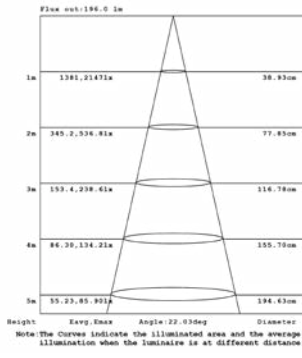

CUT HOLE:
Trim & Trimless:
11 1/4" x 4 1/8"

DRIVERS

- Compatible with TRIAC (forward-phase or leading-edge) ELV (reverse-phase or trailing edge) and 0-10V dimmers.
- ESSxxxW models: TRIAC and ELV dimming only at 120 Vac
- ESSxxxW models: ELV dimming only at 230 Vac
- 90° C maximum case hot spot temperature
- Class 2 power supply
- Lifetime: 50,000 hours at 70° case hot spot temperature (some models have a higher lifetime)
- IP64-rated (IP66 for ESST) case with silicone-based potting
- Protections: Output open load, over-current and short-circuit (hiccup), and over-temperature with auto recovery.
- Conducted and radiated EMI: Compliant with FCC CFR Title 47 Part 15 Class B (120 Vac) and Class A (277 Vac), and EN55015 (CISPR 15) at 220, 230, and 240 Vac.
- Complies with ENERGY STAR®, DLC (DesignLight Consortium®) and CA Title 24 technical requirements
- Worldwide safety approvals

10W 1-LIGHT GIMBAL NARROW CLEAR

15W 1-LIGHT GIMBAL NARROW CLEAR

10W 1-LIGHT GIMBAL MEDIUM CLEAR

15W 1-LIGHT GIMBAL MEDIUM CLEAR

10W 1-LIGHT GIMBAL WIDE CLEAR

15W 1-LIGHT GIMBAL WIDE CLEAR