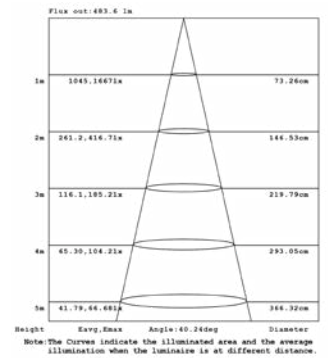

10W 1-LIGHT GIMBAL NARROW CLEAR

15W 1-LIGHT GIMBAL NARROW CLEAR

10W 1-LIGHT GIMBAL MEDIUM CLEAR

15W 1-LIGHT GIMBAL MEDIUM CLEAR

10W 1-LIGHT GIMBAL WIDE CLEAR

15W 1-LIGHT GIMBAL WIDE CLEAR