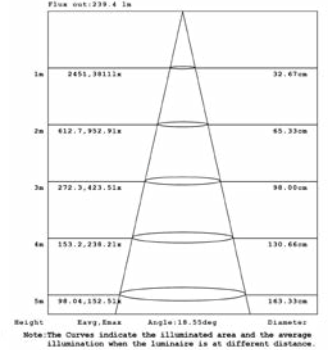

10W 1-LIGHT GIMBAL NARROW CLEAR

15W 1-LIGHT GIMBAL NARROW CLEAR

10W 1-LIGHT GIMBAL MEDIUM CLEAR

15W 1-LIGHT GIMBAL MEDIUM CLEAR

10W 1-LIGHT GIMBAL WIDE CLEAR

15W 1-LIGHT GIMBAL WIDE CLEAR