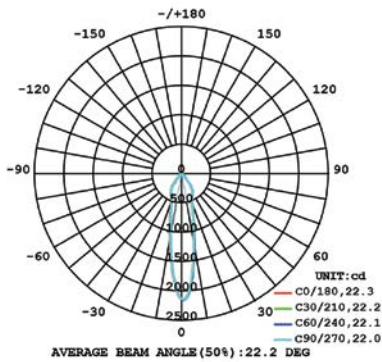

10W 1-LIGHT GIMBAL NARROW CLEAR

15W 1-LIGHT GIMBAL NARROW CLEAR

10W 1-LIGHT GIMBAL MEDIUM CLEAR

15W 1-LIGHT GIMBAL MEDIUM CLEAR

10W 1-LIGHT GIMBAL WIDE CLEAR

15W 1-LIGHT GIMBAL WIDE CLEAR