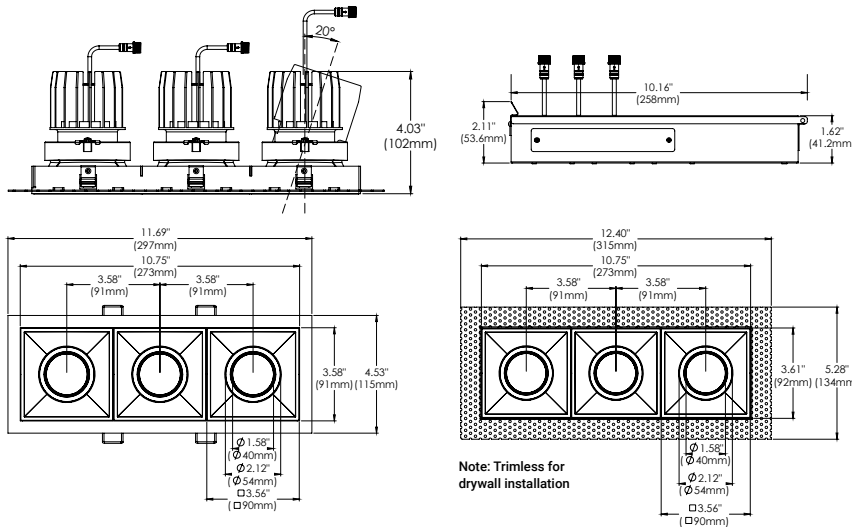

PROJECT: _____

TYPE: _____ DATE: _____

NOTES: _____

FEATURES

The Bravo collection features a sharp sleek design, no matter the type of fixture you choose within this collection. Whether you choose both Bravo surface mount luminaries and Bravo recessed mount fixtures, there will be a harmonious integration throughout the room. Bravo Recessed mount fixtures are available in 3 body sizes and can be outfitted with 7 different modules that can be used for various applications and installations.

SPECIFICATIONS

FIXTURE BODY	18 gauge powder coated steel body. Aluminum powder coated trim or trimless mesh plate
INSTALLATION TYPE	Remodel/existing ceiling N/C plate, IC Box on page 2
CUT HOLE	Trim: 11 1/4" x 4 1/8" Trimless: 11 1/4" x 4 1/8"
COLOR FINISH	Black/White/Custom
LIGHT MODULE	High output, high efficiency LED COB Lumen Maintenance: 70%@50,000 hrs
INPUT VOLTAGE	120V - 277V
WATTAGE	30W IC Rated, 45W Non-IC Rated
POWER SUPPLY	3 x ERP 10W or 15W, Constant Current 250mA or 350mA power supply Minimum operating temperature: -30° Enclosed in a Junction box with 12" flexible cable to mate to module connector
ADJUSTABILITY	20°
CRI	90+
DIMMING	TRIAC/ELV/0-10V
LUMENS	3 x 10W, 2520 Lumens & 3 x 15W, 3540 Lumens, Dim to Warm: 3 x 15W, 2355 Lumens
CCT OPTIONS	2700K/3000K/3500K/4000K, DIM (Dim to warm)
REFLECTORS	(N) Narrow 15°/(M) Medium 24°/(W) Wide 38°
DIFFUSERS	(CL) Clear/(LN) Linear Spread/(FR) Frosted (SP) Solite/(RE) Red Dichroic/(GR) Green Dichroic (BL) Blue Dichroic/(OR) Orange Dichroic
APPROVAL	Damp
ELECTRICAL APPROVAL	Compliant
WARRANTY	

SPECIFICATION GUIDE

BRAVO	RECESSED	3-LIGHT	TRIM/ TRIMLESS	FINISH	LIGHT MODULE x 3	WATTAGE	CCT	BEAM ANGLE	DIFFUSER	ADD-ONS
BVO	R	3	T	TRIM	01 BLACK	10 10W	27	N 15°	CL	XT EXTENSION BAFFLE
			TL	TRIMLESS	02 WHITE	15 15W	30	M 24°	LN	HC HONEYCOMB LOUVRE
							35	W 38°	FR	DJ DOUBLE JUNCTION BOX
							40		SP	SOLITE
							DTW Dim To Warm		RE	RED DICHROIC
									GR	GREEN DICHROIC
									BL	BLUE DICHROIC
									OR	ORANGE DICHROIC