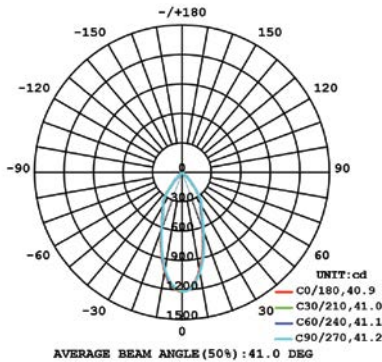

10W 1-LIGHT GIMBAL NARROW CLEAR

15W 1-LIGHT GIMBAL NARROW CLEAR

10W 1-LIGHT GIMBAL MEDIUM CLEAR

15W 1-LIGHT GIMBAL MEDIUM CLEAR

10W 1-LIGHT GIMBAL WIDE CLEAR

15W 1-LIGHT GIMBAL WIDE CLEAR