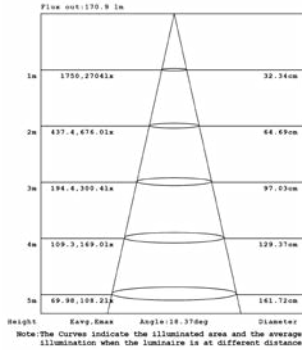

10W 1-LIGHT GIMBAL NARROW CLEAR

15W 1-LIGHT GIMBAL NARROW CLEAR

10W 1-LIGHT GIMBAL MEDIUM CLEAR

15W 1-LIGHT GIMBAL MEDIUM CLEAR

10W 1-LIGHT GIMBAL WIDE CLEAR

15W 1-LIGHT GIMBAL WIDE CLEAR