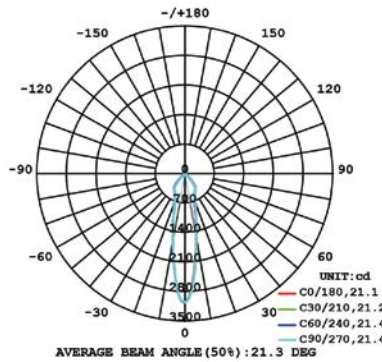

CUT HOLE:
Trim & Trimless:
11 1/4" x 4 1/8"

DRIVERS

- Compatible with TRIAC (forward-phase or leading-edge) ELV (reverse-phase or trailing edge) and 0-10V dimmers.
- ESSxxxW models: TRIAC and ELV dimming only at 120 Vac
- ESSxxxW models: ELV dimming only at 230 Vac
- 90° C maximum case hot spot temperature
- Class 2 power supply
- Lifetime: 50,000 hours at 70° case hot spot temperature (some models have a higher lifetime)
- IP64-rated (IP66 for ESST) case with silicone-based potting
- Protections: Output open load, over-current and short-circuit (hiccup), and over-temperature with auto recovery.
- Conducted and radiated EMI: Compliant with FCC CFR Title 47 Part 15 Class B (120 Vac) and Class A (277 Vac), and EN55015 (CISPR 15) at 220, 230, and 240 Vac.
- Complies with ENERGY STAR®, DLC (DesignLight Consortium®) and CA Title 24 technical requirements
- Worldwide safety approvals

10W 1-LIGHT GIMBAL NARROW CLEAR

15W 1-LIGHT GIMBAL NARROW CLEAR

10W 1-LIGHT GIMBAL MEDIUM CLEAR

15W 1-LIGHT GIMBAL MEDIUM CLEAR

10W 1-LIGHT GIMBAL WIDE CLEAR

15W 1-LIGHT GIMBAL WIDE CLEAR