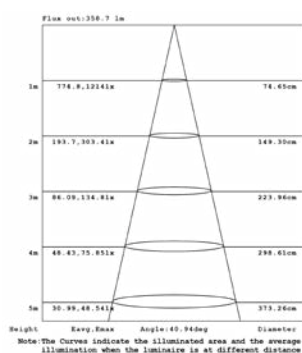

CUT HOLE:
Trim & Trimless:
11 1/4" x 4 1/8"

DRIVERS

- Compatible with TRIAC (forward-phase or leading-edge) ELV (reverse-phase or trailing edge) and 0-10V dimmers.
- ESSxxxW models: TRIAC and ELV dimming only at 120 Vac
- ESSxxxW models: ELV dimming only at 230 Vac
- 90° C maximum case hot spot temperature
- Class 2 power supply
- Lifetime: 50,000 hours at 70° case hot spot temperature (some models have a higher lifetime)
- IP64-rated (IP66 for ESST) case with silicone-based potting
- Protections: Output open load, over-current and short-circuit (hiccup), and over-temperature with auto recovery.
- Conducted and radiated EMI: Compliant with FCC CFR Title 47 Part 15 Class B (120 Vac) and Class A (277 Vac), and EN55015 (CISPR 15) at 220, 230, and 240 Vac.
- Complies with ENERGY STAR®, DLC (DesignLight Consortium®) and CA Title 24 technical requirements
- Worldwide safety approvals

10W 1-LIGHT SNOOT GIMBAL NARROW CLEAR

15W 1-LIGHT SNOOT GIMBAL NARROW CLEAR

10W 1-LIGHT SNOOT GIMBAL MEDIUM CLEAR

15W 1-LIGHT SNOOT GIMBAL MEDIUM CLEAR

10W 1-LIGHT SNOOT GIMBAL WIDE CLEAR

15W 1-LIGHT SNOOT GIMBAL WIDE CLEAR