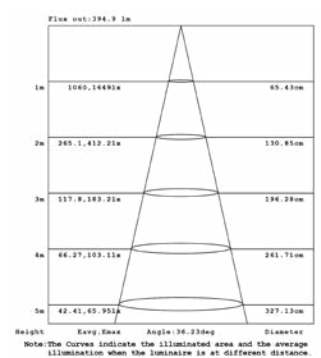

CUT HOLE:
Trim & Trimless:
11 1/4" x 4 1/8"

DRIVERS

- Compatible with TRIAC (forward-phase or leading-edge) ELV (reverse-phase or trailing edge) and 0-10V dimmers.
- ESSxxxW models: TRIAC and ELV dimming only at 120 Vac
- ESSxxxW models: ELV dimming only at 230 Vac
- 90° C maximum case hot spot temperature
- Class 2 power supply
- Lifetime: 50,000 hours at 70° case hot spot temperature (some models have a higher lifetime)
- IP64-rated (IP66 for ESST) case with silicone-based potting
- Protections: Output open load, over-current and short-circuit (hiccup), and over-temperature with auto recovery.
- Conducted and radiated EMI: Compliant with FCC CFR Title 47 Part 15 Class B (120 Vac) and Class A (277 Vac), and EN55015 (CISPR 15) at 220, 230, and 240 Vac.
- Complies with ENERGY STAR®, DLC (DesignLight Consortium®) and CA Title 24 technical requirements
- Worldwide safety approvals

10W 1-LIGHT SNOOT GIMBAL NARROW CLEAR

15W 1-LIGHT SNOOT GIMBAL NARROW CLEAR

10W 1-LIGHT SNOOT GIMBAL MEDIUM CLEAR

15W 1-LIGHT SNOOT GIMBAL MEDIUM CLEAR

10W 1-LIGHT SNOOT GIMBAL WIDE CLEAR

15W 1-LIGHT SNOOT GIMBAL WIDE CLEAR