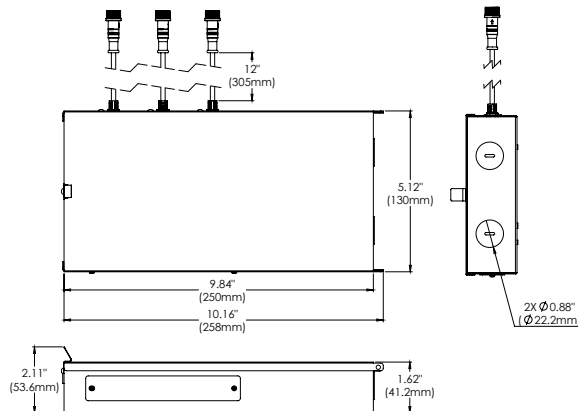

REFLECTOR OPTIONS

ADD-ONS

DIFFUSER OPTIONS

NEW CONSTRUCTION PLATES + IC BOXES

NEW CONSTRUCTION PLATE TRIM & TRIMLESS
44362-010

CUT HOLE:
Trim & Trimless:
11 1/4" x 4 1/8"

AIRTIGHT IC BOX
44366-018
IC BOX
44365-011

CUT HOLE:
Trim & Trimless:
11 1/4" x 4 1/8"

DRIVERS

- Compatible with TRIAC (forward-phase or leading-edge) ELV (reverse-phase or trailing edge) and 0-10V dimmers.
- ESSxxxW models: TRIAC and ELV dimming only at 120 Vac
- ESSxxxW models: ELV dimming only at 230 Vac
- 90° C maximum case hot spot temperature
- Class 2 power supply
- Lifetime: 50,000 hours at 70° case hot spot temperature (some models have a higher lifetime)
- IP64-rated (IP66 for ESST) case with silicone-based potting
- Protections: Output open load, over-current and short-circuit (hiccup), and over-temperature with auto recovery.
- Conducted and radiated EMI: Compliant with FCC CFR Title 47 Part 15 Class B (120 Vac) and Class A (277 Vac), and EN55015 (CISPR 15) at 220, 230, and 240 Vac.
- Complies with ENERGY STAR®, DLC (DesignLight Consortium®) and CA Title 24 technical requirements
- Worldwide safety approvals