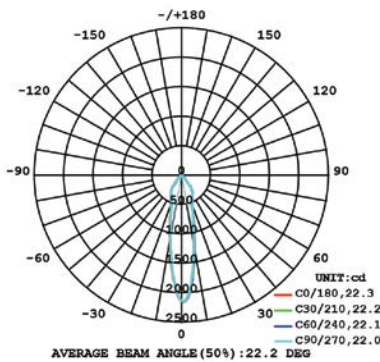

10W 1-LIGHT SNOOT GIMBAL NARROW CLEAR

15W 1-LIGHT SNOOT GIMBAL NARROW CLEAR

10W 1-LIGHT SNOOT GIMBAL MEDIUM CLEAR

15W 1-LIGHT SNOOT GIMBAL MEDIUM CLEAR

10W 1-LIGHT SNOOT GIMBAL WIDE CLEAR

15W 1-LIGHT SNOOT GIMBAL WIDE CLEAR