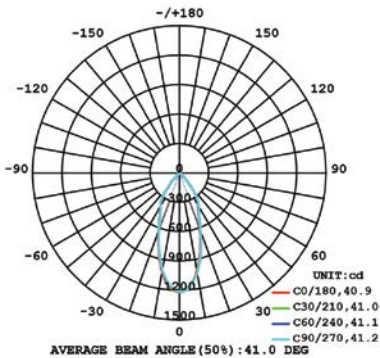

10W 1-LIGHT SNOOT GIMBAL NARROW CLEAR

15W 1-LIGHT SNOOT GIMBAL NARROW CLEAR

10W 1-LIGHT SNOOT GIMBAL MEDIUM CLEAR

15W 1-LIGHT SNOOT GIMBAL MEDIUM CLEAR

10W 1-LIGHT SNOOT GIMBAL WIDE CLEAR

15W 1-LIGHT SNOOT GIMBAL WIDE CLEAR