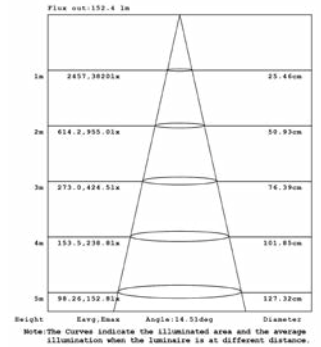

10W 1-LIGHT SNOOT GIMBAL NARROW CLEAR

15W 1-LIGHT SNOOT GIMBAL NARROW CLEAR

10W 1-LIGHT SNOOT GIMBAL MEDIUM CLEAR

15W 1-LIGHT SNOOT GIMBAL MEDIUM CLEAR

10W 1-LIGHT SNOOT GIMBAL WIDE CLEAR

15W 1-LIGHT SNOOT GIMBAL WIDE CLEAR