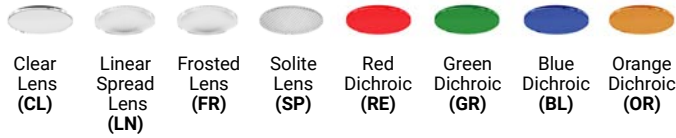

DIFFUSER OPTIONS

NEW CONSTRUCTION PLATES + IC BOXES

CUT HOLE:
Trim & Trimless:
11 1/4" x 4 1/8"