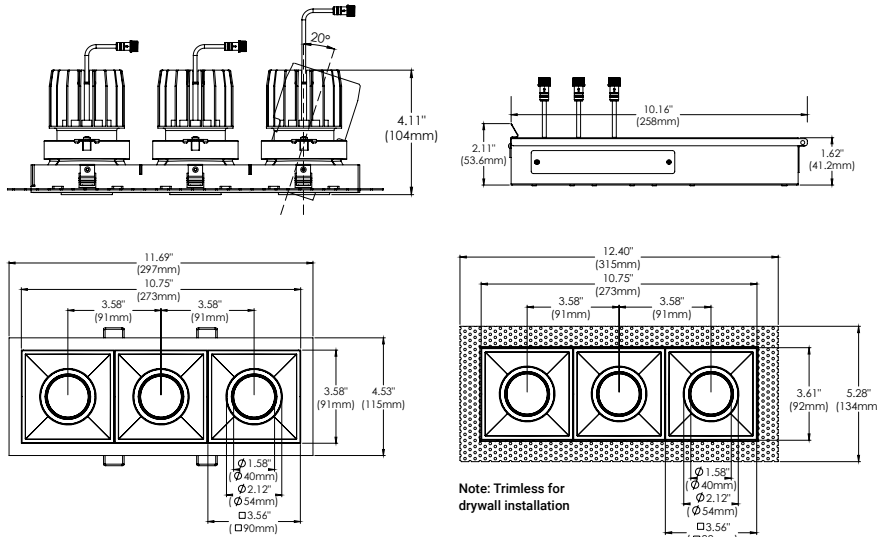

FEATURES

The Bravo collection features a sharp sleek design, no matter the type of fixture you choose within this collection. Whether you choose both Bravo surface mount luminaries and Bravo recessed mount fixtures, there will be a harmonious integration throughout the room. Bravo Recessed mount fixtures are available in 3 body sizes and can be outfitted with 7 different modules that can be used for various applications and installations.

SPECIFICATIONS

FIXTURE BODY	18 gauge powder coated steel body. Aluminum powder coated trim or trimless mesh plate
INSTALLATION TYPE	Remodel/existing ceiling N/C plate, IC Box on page 2
CUT HOLE	Trim: 11 1/4" x 4 1/8" Trimless: 11 1/4" x 4 1/8"
COLOR FINISH	Black/White/Custom
LIGHT MODULE	High output, high efficiency LED COB Lumen Maintenance: 70%@50,000 hrs
INPUT VOLTAGE	120V - 277V
WATTAGE	30W IC Rated, 45W Non-IC Rated
POWER SUPPLY	3 x ERP 10W or 15W, Constant Current 250mA or 350mA power supply Minimum operating temperature: -30° Enclosed in a Junction box with 12" flexible cable to mate to module connector
ADJUSTABILITY	20°
CRI	90+
DIMMING	TRIAC/ELV/0-10V
LUMENS	3 x 10W, 1050 Lumens & 3 x 15W, 1560 Lumens, Dim to Warm: 3 x 15W, 1155 Lumens
CCT OPTIONS	2700K/3000K/3500K/4000K, DIM (Dim to warm)
REFLECTORS	(N) Narrow 15°/(M) Medium 24°/(W) Wide 38°
DIFFUSERS	(CL) Clear/(LN) Linear Spread/(FR) Frosted (SP) Solite/(RE) Red Dichroic/(GR) Green Dichroic (BL) Blue Dichroic/(OR) Orange Dichroic
APPROVAL	Damp
ELECTRICAL APPROVAL	Compliant
WARRANTY	

SPECIFICATION GUIDE

BRAVO	RECESSED	3 LIGHT	TRIM/ TRIMLESS	FINISH	LIGHT MODULE x 3	WATTAGE	CCT	BEAM ANGLE	DIFFUSER	ADD-ONS
BVO	R	3	T TRIM	01 BLACK	SGSGG RECESSED SNOOT GIMBAL	10 10W	27	N 15°	CL CLEAR	XT EXTENSION BAFFLE
			TL TRIMLESS	02 WHITE		15 15W	30	M 24°	LN LINEAR SPREAD	HC HONEYCOMB LOUVRE
							35	W 38°	FR FROSTED	DJ DOUBLE JUNCTION BOX
							40		SP SOLITE	
							DTW Dim To Warm		RE RED DICHROIC	
									GR GREEN DICHROIC	
									BL BLUE DICHROIC	
									OR ORANGE DICHROIC	