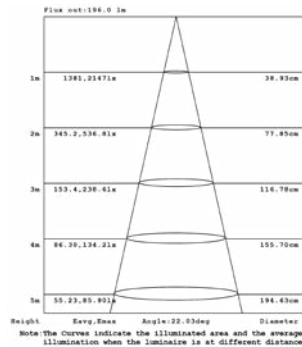

CUT HOLE:
Trim & Trimless:
11 1/4" x 4 1/8"

DRIVERS

- Compatible with TRIAC (forward-phase or leading-edge) ELV (reverse-phase or trailing edge) and 0-10V dimmers.
- ESSxxxW models: TRIAC and ELV dimming only at 120 Vac
- ESSxxxW models: ELV dimming only at 230 Vac
- 90° C maximum case hot spot temperature
- Class 2 power supply
- Lifetime: 50,000 hours at 70° case hot spot temperature (some models have a higher lifetime)
- IP64-rated (IP66 for ESST) case with silicone-based potting
- Protections: Output open load, over-current and short-circuit (hiccup), and over-temperature with auto recovery.
- Conducted and radiated EMI: Compliant with FCC CFR Title 47 Part 15 Class B (120 Vac) and Class A (277 Vac), and EN55015 (CISPR 15) at 220, 230, and 240 Vac.
- Complies with ENERGY STAR®, DLC (DesignLight Consortium®) and CA Title 24 technical requirements
- Worldwide safety approvals

10W 1-LIGHT SNOOT GIMBAL NARROW CLEAR

15W 1-LIGHT SNOOT GIMBAL NARROW CLEAR

10W 1-LIGHT SNOOT GIMBAL MEDIUM CLEAR

15W 1-LIGHT SNOOT GIMBAL MEDIUM CLEAR

10W 1-LIGHT SNOOT GIMBAL WIDE CLEAR

15W 1-LIGHT SNOOT GIMBAL WIDE CLEAR