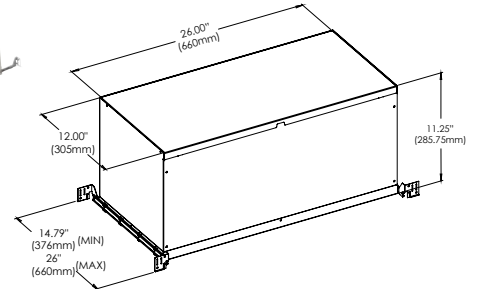

CUT HOLE:
Trim & Trimless:
11 1/4" x 4 1/8"