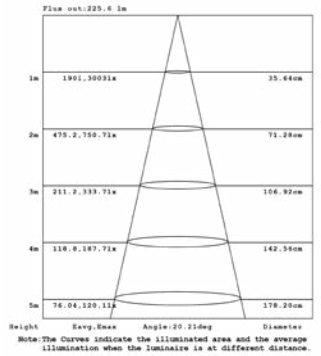

CUT HOLE:
Trim & Trimless:
11 1/4" x 4 1/8"

DRIVERS

- Compatible with TRIAC (forward-phase or leading-edge) ELV (reverse-phase or trailing edge) and 0-10V dimmers.
- ESSxxxW models: TRIAC and ELV dimming only at 120 Vac
- ESSxxxW models: ELV dimming only at 230 Vac
- 90° C maximum case hot spot temperature
- Class 2 power supply
- Lifetime: 50,000 hours at 70° case hot spot temperature (some models have a higher lifetime)
- IP64-rated (IP66 for ESST) case with silicone-based potting
- Protections: Output open load, over-current and short-circuit (hiccup), and over-temperature with auto recovery.
- Conducted and radiated EMI: Compliant with FCC CFR Title 47 Part 15 Class B (120 Vac) and Class A (277 Vac), and EN55015 (CISPR 15) at 220, 230, and 240 Vac.
- Complies with ENERGY STAR®, DLC (DesignLight Consortium®) and CA Title 24 technical requirements
- Worldwide safety approvals

10W 1-LIGHT SNOOT GIMBAL NARROW CLEAR

15W 1-LIGHT SNOOT GIMBAL NARROW CLEAR

10W 1-LIGHT SNOOT GIMBAL MEDIUM CLEAR

15W 1-LIGHT SNOOT GIMBAL MEDIUM CLEAR

10W 1-LIGHT SNOOT GIMBAL WIDE CLEAR

15W 1-LIGHT SNOOT GIMBAL WIDE CLEAR