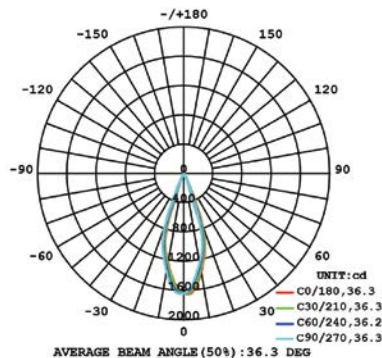

10W 1-LIGHT SNOOT GIMBAL NARROW CLEAR

15W 1-LIGHT SNOOT GIMBAL NARROW CLEAR

10W 1-LIGHT SNOOT GIMBAL MEDIUM CLEAR

15W 1-LIGHT SNOOT GIMBAL MEDIUM CLEAR

10W 1-LIGHT SNOOT GIMBAL WIDE CLEAR

15W 1-LIGHT SNOOT GIMBAL WIDE CLEAR