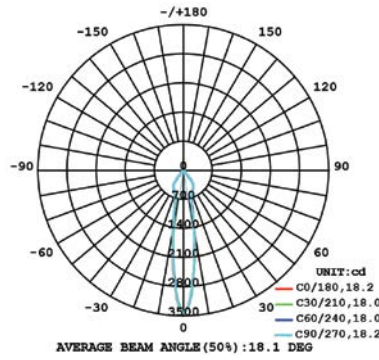

15W 1-LIGHT GIMBAL NARROW CLEAR