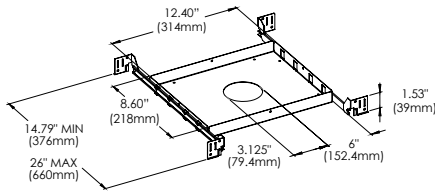

ADD-ONS

NEW CONSTRUCTION PLATES + IC BOXES

NEW CONSTRUCTION PLATE

TRIM
43784-011

TRIMLESS
30534-018