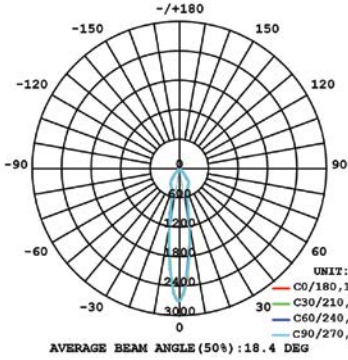

10W 1-LIGHT GIMBAL NARROW CLEAR