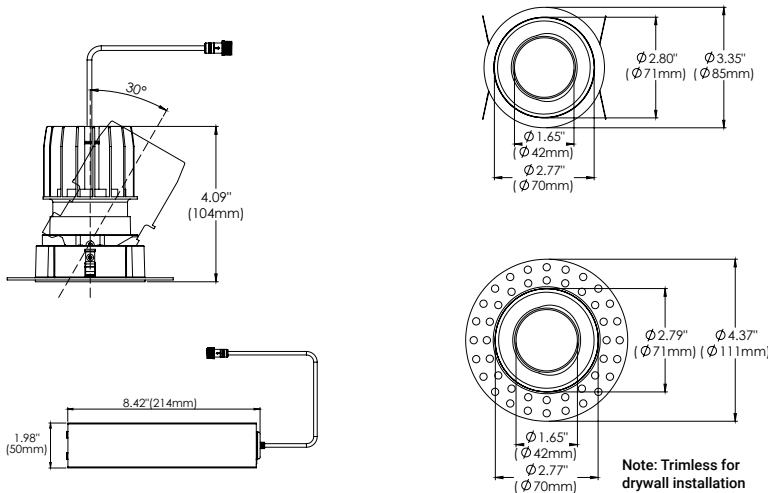

SPECIFICATIONS

FIXTURE BODY	18 gauge powder coated steel body. Aluminum powder coated trim or trimless mesh plate
INSTALLATION TYPE	Remodel/existing ceiling N/C plate, IC Box on page 2
CUT HOLE	Trim: ø3 1/8" Trimless: ø3 1/4"
COLOR FINISH	Black/White/Custom
LIGHT MODULE	High output, high efficiency LED COB. Lumen Maintenance: 70%@50,000 hrs
INPUT VOLTAGE	120V - 277V
WATTAGE	10W IC Rated, 15W Non-IC Rated
POWER SUPPLY	ERP 10W or 15W, Constant Current 250mA or 350mA power supply Minimum operating temperature: -30° Enclosed in a Junction box with 12" flexible cable to mate to module connector
ADJUSTABILITY	30°
CRI	90+
DIMMING	TRIAC/ELV/0-10V
LUMENS	10W, 840 Lumens & 15W, 1180 Lumens, Dim to Warm: 15W, 785 Lumens
CCT OPTIONS	2700K/3000K/3500K/4000K, DIM (Dim to warm)
REFLECTORS	(N) Narrow 15°/(M) Medium 24°/(W) Wide 38°
DIFFUSERS	(CL) Clear/(LN) Linear Spread/(HC) Honeycomb (FR) Frosted/(SP) Solite/(RE) Red Dichroic/(GR) Green Dichroic/(BL) Blue Dichroic/(OR) Orange Dichroic
APPROVAL	Damp
ELECTRICAL APPROVAL	Compliant
WARRANTY	

CUT HOLE:
Trim: $\varnothing 3 \frac{1}{8}$ "
Trimless: $\varnothing 3 \frac{1}{4}$ "

TRIMLESS
AT/IC Box: 30530-026
IC Box: 30530-010

CUT HOLE:
Trim: $\varnothing 3 \frac{1}{8}$ "
Trimless: $\varnothing 3 \frac{1}{4}$ "