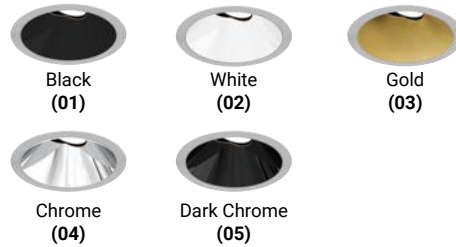

BAFFLE FINISHES