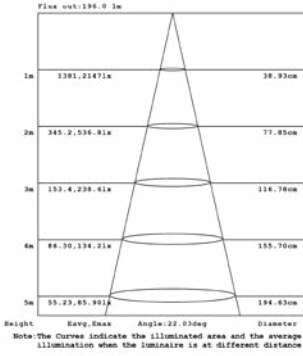

CUT HOLE:
Trim: $\varnothing 3 \frac{1}{8}$ "
Trimless: $\varnothing 3 \frac{1}{4}$ "

TRIMLESS
AT/IC Box: 30530-026
IC Box: 30530-010

CUT HOLE:
Trim: $\varnothing 3 \frac{1}{8}$ "
Trimless: $\varnothing 3 \frac{1}{4}$ "

10W 1-LIGHT GIMBAL NARROW CLEAR

15W 1-LIGHT GIMBAL NARROW CLEAR

10W 1-LIGHT GIMBAL MEDIUM CLEAR

15W 1-LIGHT GIMBAL MEDIUM CLEAR

10W 1-LIGHT GIMBAL WIDE CLEAR

15W 1-LIGHT GIMBAL WIDE CLEAR