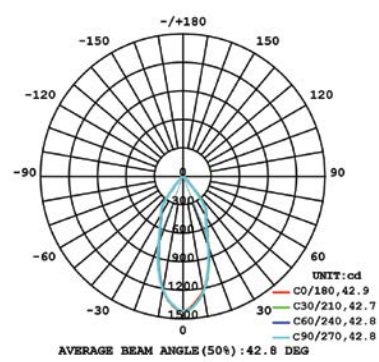

10W 1-LIGHT GIMBAL NARROW CLEAR

15W 1-LIGHT GIMBAL NARROW CLEAR

10W 1-LIGHT GIMBAL MEDIUM CLEAR

15W 1-LIGHT GIMBAL MEDIUM CLEAR

10W 1-LIGHT GIMBAL WIDE CLEAR

15W 1-LIGHT GIMBAL WIDE CLEAR