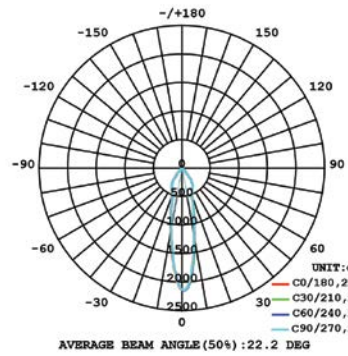

10W 1-LIGHT GIMBAL NARROW CLEAR

15W 1-LIGHT GIMBAL NARROW CLEAR

10W 1-LIGHT GIMBAL MEDIUM CLEAR

15W 1-LIGHT GIMBAL MEDIUM CLEAR

10W 1-LIGHT GIMBAL WIDE CLEAR

15W 1-LIGHT GIMBAL WIDE CLEAR