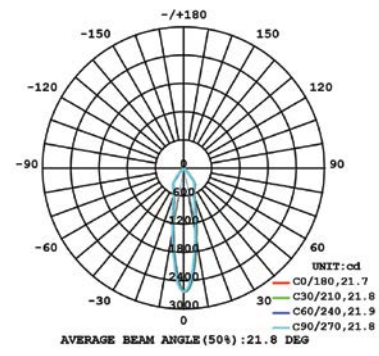

10W 1-LIGHT GIMBAL NARROW CLEAR

15W 1-LIGHT GIMBAL NARROW CLEAR

10W 1-LIGHT GIMBAL MEDIUM CLEAR

15W 1-LIGHT GIMBAL MEDIUM CLEAR

10W 1-LIGHT GIMBAL WIDE CLEAR

15W 1-LIGHT GIMBAL WIDE CLEAR