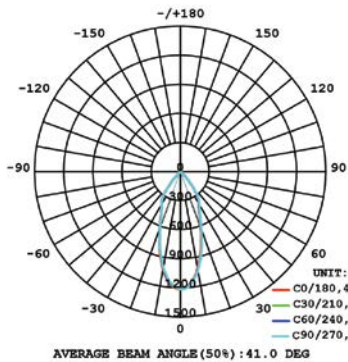

10W 1-LIGHT GIMBAL NARROW CLEAR

15W 1-LIGHT GIMBAL NARROW CLEAR

10W 1-LIGHT GIMBAL MEDIUM CLEAR

15W 1-LIGHT GIMBAL MEDIUM CLEAR

10W 1-LIGHT GIMBAL WIDE CLEAR

15W 1-LIGHT GIMBAL WIDE CLEAR