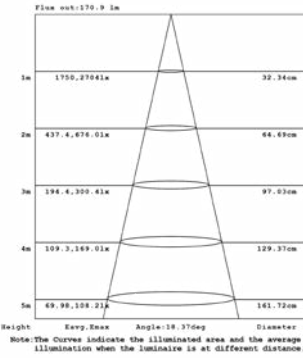

10W 1-LIGHT GIMBAL NARROW CLEAR