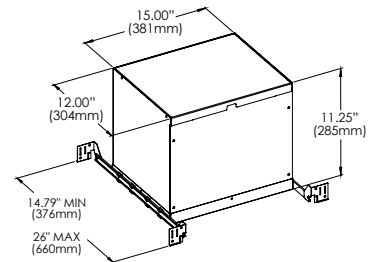

TRIM

AT/IC Box: 44837-020
IC Box: 44837-013

TRIMLESS
AT/IC Box: 30530-026
IC Box: 30530-010