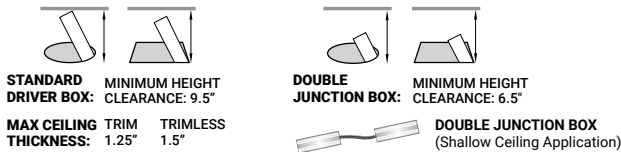

SPECIFICATIONS

FIXTURE BODY	18 gauge powder coated steel body. Aluminum powder coated trim or trimless mesh plate
INSTALLATION TYPE	Remodel/existing ceiling N/C plate, IC Box on page 2
CUT HOLE	Trim: ø3 1/8" Trimless: ø3 1/4"
COLOR FINISH	Black/White/Custom
LIGHT MODULE	High output, high efficiency LED COB. Lumen Maintenance: 70%@50,000 hrs
INPUT VOLTAGE	120V - 277V
WATTAGE	10W IC Rated, 15W Non-IC Rated
POWER SUPPLY	ERP 10W or 15W, Constant Current 250mA or 350mA power supply Minimum operating temperature: -30° Enclosed in a Junction box with 12" flexible cable to mate to module connector
ADJUSTABILITY	30°
CRI	90+
DIMMING	TRIAC/ELV/0-10V
LUMENS	10W, 840 Lumens & 15W, 1180 Lumens, Dim to Warm: 15W, 785 Lumens
CCT OPTIONS	2700K/3000K/3500K/4000K, DIM (Dim to warm)
REFLECTORS	(N) Narrow 15°/(M) Medium 24°/(W) Wide 38°
DIFFUSERS	(CL) Clear/(LN) Linear Spread/(HC) Honeycomb (FR) Frosted/(SP) Solite/(RE) Red Dichroic/(GR) Green Dichroic/(BL) Blue Dichroic/(OR) Orange Dichroic
APPROVAL	Damp
ELECTRICAL APPROVAL	Compliant
WARRANTY	