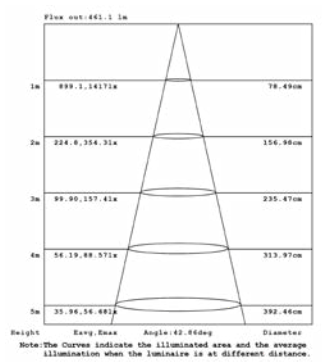

10W 1-LIGHT GIMBAL NARROW CLEAR

15W 1-LIGHT GIMBAL NARROW CLEAR

10W 1-LIGHT GIMBAL MEDIUM CLEAR

15W 1-LIGHT GIMBAL MEDIUM CLEAR

10W 1-LIGHT GIMBAL WIDE CLEAR

15W 1-LIGHT GIMBAL WIDE CLEAR