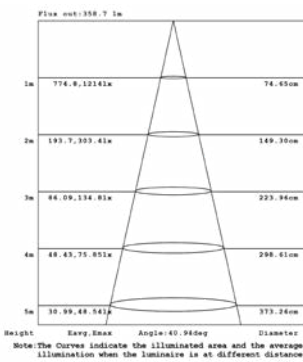

10W 1-LIGHT GIMBAL NARROW CLEAR

15W 1-LIGHT GIMBAL NARROW CLEAR

10W 1-LIGHT GIMBAL MEDIUM CLEAR

15W 1-LIGHT GIMBAL MEDIUM CLEAR

10W 1-LIGHT GIMBAL WIDE CLEAR

15W 1-LIGHT GIMBAL WIDE CLEAR