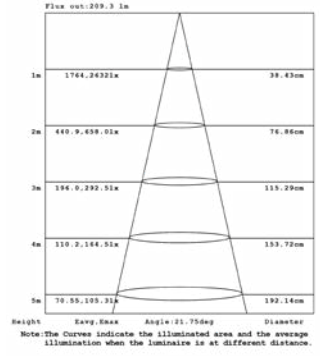

CUT HOLE:
Trim: $\varnothing 3 \frac{1}{8}$ "
Trimless: $\varnothing 3 \frac{1}{4}$ "

TRIMLESS
AT/IC Box: 30530-026
IC Box: 30530-010

CUT HOLE:
Trim: $\varnothing 3 \frac{1}{8}$ "
Trimless: $\varnothing 3 \frac{1}{4}$ "

10W 1-LIGHT GIMBAL NARROW CLEAR

15W 1-LIGHT GIMBAL NARROW CLEAR

10W 1-LIGHT GIMBAL MEDIUM CLEAR

15W 1-LIGHT GIMBAL MEDIUM CLEAR

10W 1-LIGHT GIMBAL WIDE CLEAR

15W 1-LIGHT GIMBAL WIDE CLEAR