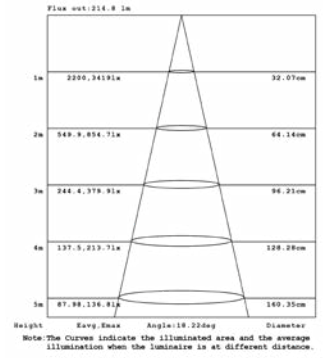

15W 1-LIGHT GIMBAL NARROW CLEAR