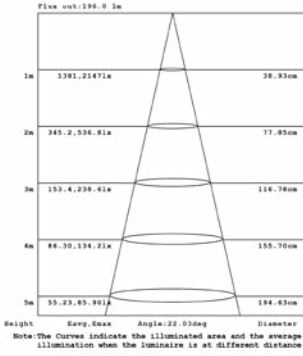

CUT HOLE:
Trim: 3 1/4" x 3 1/4"
Trimless: 3" x 3"

TRIMLESS
AT/IC Box: 30532-023
IC Box: 30532-014

CUT HOLE:
Trim: 3 1/4" x 3 1/4"
Trimless: 3" x 3"

DRIVERS

- Compatible with TRIAC (forward-phase or leading-edge) ELV (reverse-phase or trailing edge) and 0-10V dimmers.
- ESSxxxW models: TRIAC and ELV dimming only at 120 Vac
- ESSxxxW models: ELV dimming only at 230 Vac
- 90° C maximum case hot spot temperature
- Class 2 power supply
- Lifetime: 50,000 hours at 70° case hot spot temperature (some models have a higher lifetime)
- IP64-rated (IP66 for ESST) case with silicone-based potting
- Protections: Output open load, over-current and short-circuit (hiccup), and over-temperature with auto recovery.
- Conducted and radiated EMI: Compliant with FCC CFR Title 47 Part 15 Class B (120 Vac) and Class A (277 Vac), and EN55015 (CISPR 15) at 220, 230, and 240 Vac.
- Complies with ENERGY STAR®, DLC (DesignLight Consortium®) and CA Title 24 technical requirements
- Worldwide safety approvals

10W 1-LIGHT GIMBAL NARROW CLEAR

15W 1-LIGHT GIMBAL NARROW CLEAR

10W 1-LIGHT GIMBAL MEDIUM CLEAR

15W 1-LIGHT GIMBAL MEDIUM CLEAR

10W 1-LIGHT GIMBAL WIDE CLEAR

15W 1-LIGHT GIMBAL WIDE CLEAR