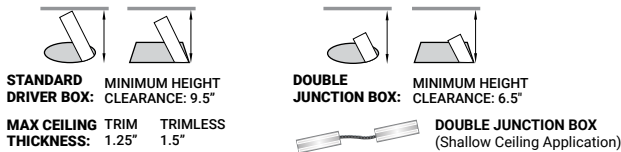

SPECIFICATIONS

FIXTURE BODY	18 gauge powder coated steel body. Aluminum powder coated trim or trimless mesh plate
INSTALLATION TYPE	Remodel/existing ceiling N/C plate, IC Box on page 2
CUT HOLE	Trim: 3 1/4" x 3 1/4" Trimless: 3" x 3"
COLOR FINISH	Black/White/Custom
LIGHT MODULE	High output, high efficiency LED COB. Lumen Maintenance: 70% @ 50,000 hrs
INPUT VOLTAGE	120V - 277V
WATTAGE	10W IC Rated, 15W Non-IC Rated
POWER SUPPLY	ERP 10W or 15W, Constant Current 250mA or 350mA power supply Minimum operating temperature: -30° Enclosed in a Junction box with 12" flexible cable to mate to module connector
ADJUSTABILITY	30°
CRI	90+
DIMMING	TRIAC/ELV/0-10V
LUMENS	10W, 840 Lumens & 15W, 1180 Lumens, Dim to Warm: 15W, 785 Lumens
CCT OPTIONS	2700K/3000K/3500K/4000K, DIM (Dim to warm)
REFLECTORS	(N) Narrow 15°/(M) Medium 24°/(W) Wide 38°
DIFFUSERS	(CL) Clear/(LN) Linear Spread/(HC) Honeycomb (FR) Frosted/(SP) Solite/(RE) Red Dichroic/(GR) Green Dichroic/(BL) Blue Dichroic/(OR) Orange Dichroic
APPROVAL	Damp
ELECTRICAL APPROVAL	Compliant
WARRANTY	