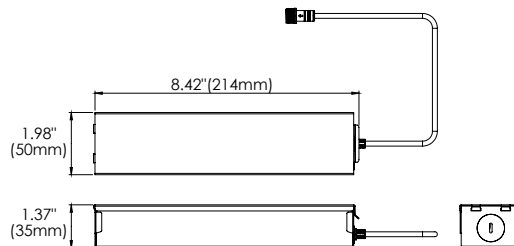

DIFFUSER OPTIONS

ADD-ONS

NEW CONSTRUCTION PLATES + IC BOXES

NEW CONSTRUCTION PLATE

TRIM
30535-015

TRIMLESS
30536-012

CUT HOLE:
Trim: 3 1/4" x 3 1/4"
Trimless: 3" x 3"

TRIM
AT/IC Box: 30531-021
IC Box: 30531-017

CUT HOLE:
Trim: 3 1/4" x 3 1/4"
Trimless: 3" x 3"

TRIMLESS
AT/IC Box: 30532-023
IC Box: 30532-014

CUT HOLE:
Trim: 3 1/4" x 3 1/4"
Trimless: 3" x 3"

DRIVERS

- Compatible with TRIAC (forward-phase or leading-edge) ELV (reverse-phase or trailing edge) and 0-10V dimmers.
- ESSxxxW models: TRIAC and ELV dimming only at 120 Vac
- ESSxxxW models: ELV dimming only at 230 Vac
- 90° C maximum case hot spot temperature
- Class 2 power supply
- Lifetime: 50,000 hours at 70° case hot spot temperature (some models have a higher lifetime)
- IP64-rated (IP66 for ESST) case with silicone-based potting
- Protections: Output open load, over-current and short-circuit (hiccup), and over-temperature with auto recovery.
- Conducted and radiated EMI: Compliant with FCC CFR Title 47 Part 15 Class B (120 Vac) and Class A (277 Vac), and EN55015 (CISPR 15) at 220, 230, and 240 Vac.
- Complies with ENERGY STAR®, DLC (DesignLight Consortium®) and CA Title 24 technical requirements
- Worldwide safety approvals