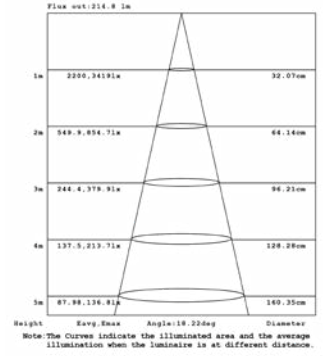

CUT HOLE:
Trim: 3 1/4" x 3 1/4"
Trimless: 3" x 3"

TRIMLESS
AT/IC Box: 30532-023
IC Box: 30532-014

CUT HOLE:
Trim: 3 1/4" x 3 1/4"
Trimless: 3" x 3"

DRIVERS

- Compatible with TRIAC (forward-phase or leading-edge) ELV (reverse-phase or trailing edge) and 0-10V dimmers.
- ESSxxxW models: TRIAC and ELV dimming only at 120 Vac
- ESSxxxW models: ELV dimming only at 230 Vac
- 90° C maximum case hot spot temperature
- Class 2 power supply
- Lifetime: 50,000 hours at 70° case hot spot temperature (some models have a higher lifetime)
- IP64-rated (IP66 for ESST) case with silicone-based potting
- Protections: Output open load, over-current and short-circuit (hiccup), and over-temperature with auto recovery.
- Conducted and radiated EMI: Compliant with FCC CFR Title 47 Part 15 Class B (120 Vac) and Class A (277 Vac), and EN55015 (CISPR 15) at 220, 230, and 240 Vac.
- Complies with ENERGY STAR®, DLC (DesignLight Consortium®) and CA Title 24 technical requirements
- Worldwide safety approvals

10W 1-LIGHT GIMBAL NARROW CLEAR

15W 1-LIGHT GIMBAL NARROW CLEAR

10W 1-LIGHT GIMBAL MEDIUM CLEAR

15W 1-LIGHT GIMBAL MEDIUM CLEAR

10W 1-LIGHT GIMBAL WIDE CLEAR

15W 1-LIGHT GIMBAL WIDE CLEAR