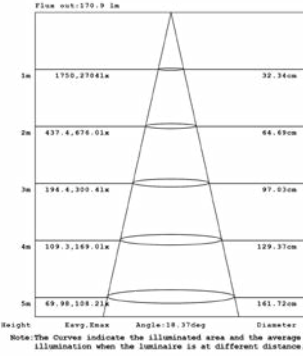

CUT HOLE:
Trim: 3 1/4" x 3 1/4"
Trimless: 3" x 3"

TRIMLESS
AT/IC Box: 30532-023
IC Box: 30532-014

CUT HOLE:
Trim: 3 1/4" x 3 1/4"
Trimless: 3" x 3"

DRIVERS

- Compatible with TRIAC (forward-phase or leading-edge) ELV (reverse-phase or trailing edge) and 0-10V dimmers.
- ESSxxxW models: TRIAC and ELV dimming only at 120 Vac
- ESSxxxW models: ELV dimming only at 230 Vac
- 90° C maximum case hot spot temperature
- Class 2 power supply
- Lifetime: 50,000 hours at 70° case hot spot temperature (some models have a higher lifetime)
- IP64-rated (IP66 for ESST) case with silicone-based potting
- Protections: Output open load, over-current and short-circuit (hiccup), and over-temperature with auto recovery.
- Conducted and radiated EMI: Compliant with FCC CFR Title 47 Part 15 Class B (120 Vac) and Class A (277 Vac), and EN55015 (CISPR 15) at 220, 230, and 240 Vac.
- Complies with ENERGY STAR®, DLC (DesignLight Consortium®) and CA Title 24 technical requirements
- Worldwide safety approvals

10W 1-LIGHT GIMBAL NARROW CLEAR

15W 1-LIGHT GIMBAL NARROW CLEAR

10W 1-LIGHT GIMBAL MEDIUM CLEAR

15W 1-LIGHT GIMBAL MEDIUM CLEAR

10W 1-LIGHT GIMBAL WIDE CLEAR

15W 1-LIGHT GIMBAL WIDE CLEAR