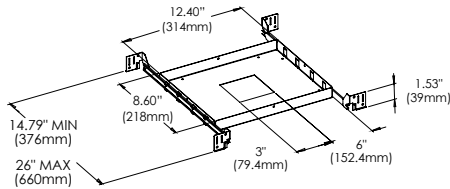

DIFFUSER OPTIONS

ADD-ONS

NEW CONSTRUCTION PLATES + IC BOXES

NEW CONSTRUCTION PLATE

TRIM
30535-015

TRIMLESS
30536-012

CUT HOLE:
Trim: 3 1/4" x 3 1/4"
Trimless: 3" x 3"

TRIM
AT/IC Box: 30531-021
IC Box: 30531-017

CUT HOLE:
Trim: 3 1/4" x 3 1/4"
Trimless: 3" x 3"

TRIMLESS
AT/IC Box: 30532-023
IC Box: 30532-014

CUT HOLE:
Trim: 3 1/4" x 3 1/4"
Trimless: 3" x 3"

DRIVERS

- Compatible with TRIAC (forward-phase or leading-edge) ELV (reverse-phase or trailing edge) and 0-10V dimmers.
- ESSxxxW models: TRIAC and ELV dimming only at 120 Vac
- ESSxxxW models: ELV dimming only at 230 Vac
- 90° C maximum case hot spot temperature
- Class 2 power supply
- Lifetime: 50,000 hours at 70° case hot spot temperature (some models have a higher lifetime)
- IP64-rated (IP66 for ESST) case with silicone-based potting
- Protections: Output open load, over-current and short-circuit (hiccup), and over-temperature with auto recovery.
- Conducted and radiated EMI: Compliant with FCC CFR Title 47 Part 15 Class B (120 Vac) and Class A (277 Vac), and EN55015 (CISPR 15) at 220, 230, and 240 Vac.
- Complies with ENERGY STAR®, DLC (DesignLight Consortium®) and CA Title 24 technical requirements
- Worldwide safety approvals