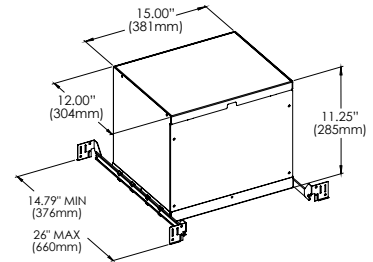

DIFFUSER OPTIONS

ADD-ONS

NEW CONSTRUCTION PLATES + IC BOXES

NEW CONSTRUCTION PLATE

TRIM
30535-015

TRIMLESS
30536-012

CUT HOLE:
Trim: 3 1/4" x 3 1/4"
Trimless: 3" x 3"

TRIM
AT/IC Box: 30531-021
IC Box: 30531-017

CUT HOLE:
Trim: 3 1/4" x 3 1/4"
Trimless: 3" x 3"

TRIMLESS
AT/IC Box: 30532-023
IC Box: 30532-014

CUT HOLE:
Trim: 3 1/4" x 3 1/4"
Trimless: 3" x 3"

DRIVERS

- Compatible with TRIAC (forward-phase or leading-edge) ELV (reverse-phase or trailing edge) and 0-10V dimmers.
- ESSxxxW models: TRIAC and ELV dimming only at 120 Vac
- ESSxxxW models: ELV dimming only at 230 Vac
- 90° C maximum case hot spot temperature
- Class 2 power supply
- Lifetime: 50,000 hours at 70° case hot spot temperature (some models have a higher lifetime)
- IP64-rated (IP66 for ESST) case with silicone-based potting
- Protections: Output open load, over-current and short-circuit (hiccup), and over-temperature with auto recovery.
- Conducted and radiated EMI: Compliant with FCC CFR Title 47 Part 15 Class B (120 Vac) and Class A (277 Vac), and EN55015 (CISPR 15) at 220, 230, and 240 Vac.
- Complies with ENERGY STAR®, DLC (DesignLight Consortium®) and CA Title 24 technical requirements
- Worldwide safety approvals