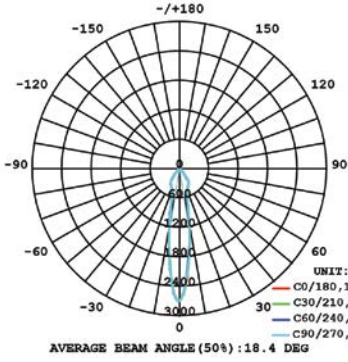

CUT HOLE:
Trim: 3 1/4" x 3 1/4"
Trimless: 3" x 3"

TRIMLESS
AT/IC Box: 30532-023
IC Box: 30532-014

CUT HOLE:
Trim: 3 1/4" x 3 1/4"
Trimless: 3" x 3"

DRIVERS

- Compatible with TRIAC (forward-phase or leading-edge) ELV (reverse-phase or trailing edge) and 0-10V dimmers.
- ESSxxxW models: TRIAC and ELV dimming only at 120 Vac
- ESSxxxW models: ELV dimming only at 230 Vac
- 90° C maximum case hot spot temperature
- Class 2 power supply
- Lifetime: 50,000 hours at 70° case hot spot temperature (some models have a higher lifetime)
- IP64-rated (IP66 for ESST) case with silicone-based potting
- Protections: Output open load, over-current and short-circuit (hiccup), and over-temperature with auto recovery.
- Conducted and radiated EMI: Compliant with FCC CFR Title 47 Part 15 Class B (120 Vac) and Class A (277 Vac), and EN55015 (CISPR 15) at 220, 230, and 240 Vac.
- Complies with ENERGY STAR®, DLC (DesignLight Consortium®) and CA Title 24 technical requirements
- Worldwide safety approvals

10W 1-LIGHT GIMBAL NARROW CLEAR

15W 1-LIGHT GIMBAL NARROW CLEAR

10W 1-LIGHT GIMBAL MEDIUM CLEAR

15W 1-LIGHT GIMBAL MEDIUM CLEAR

10W 1-LIGHT GIMBAL WIDE CLEAR

15W 1-LIGHT GIMBAL WIDE CLEAR