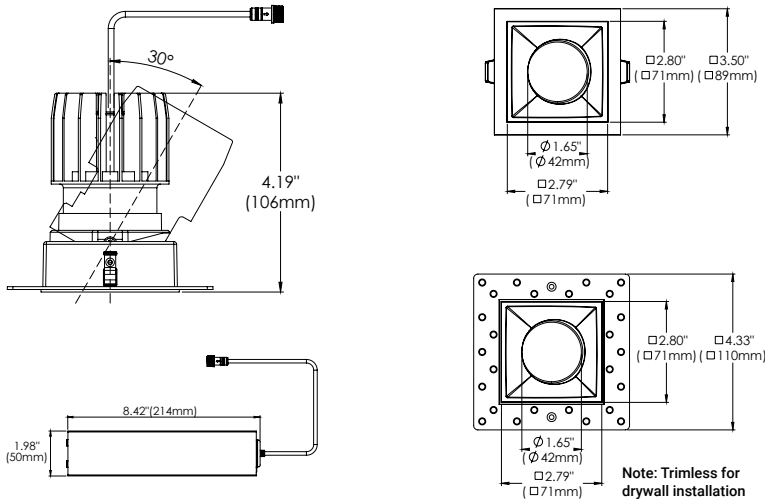

SPECIFICATIONS

FIXTURE BODY	18 gauge powder coated steel body. Aluminum powder coated trim or trimless mesh plate
INSTALLATION TYPE	Remodel/existing ceiling N/C plate, IC Box on page 2
CUT HOLE	Trim: 3 1/4" x 3 1/4" Trimless: 3" x 3"
COLOR FINISH	Black/White/Custom
LIGHT MODULE	High output, high efficiency LED COB. Lumen Maintenance: 70% @ 50,000 hrs
INPUT VOLTAGE	120V - 277V
WATTAGE	10W IC Rated, 15W Non-IC Rated
POWER SUPPLY	ERP 10W or 15W, Constant Current 250mA or 350mA power supply Minimum operating temperature: -30° Enclosed in a Junction box with 12" flexible cable to mate to module connector
ADJUSTABILITY	30°
CRI	90+
DIMMING	TRIAC/ELV/0-10V
LUMENS	10W, 840 Lumens & 15W, 1180 Lumens, Dim to Warm: 15W, 785 Lumens
CCT OPTIONS	2700K/3000K/3500K/4000K, DIM (Dim to warm)
REFLECTORS	(N) Narrow 15°/(M) Medium 24°/(W) Wide 38°
DIFFUSERS	(CL) Clear/(LN) Linear Spread/(HC) Honeycomb (FR) Frosted/(SP) Solite/(RE) Red Dichroic/(GR) Green Dichroic/(BL) Blue Dichroic/(OR) Orange Dichroic
APPROVAL	Damp
ELECTRICAL APPROVAL	Compliant
WARRANTY	