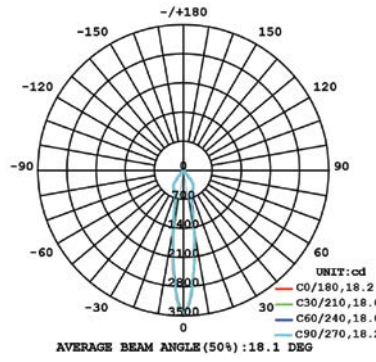

CUT HOLE:
Trim: 3 1/4" x 3 1/4"
Trimless: 3" x 3"

TRIMLESS
AT/IC Box: 30532-023
IC Box: 30532-014

CUT HOLE:
Trim: 3 1/4" x 3 1/4"
Trimless: 3" x 3"

DRIVERS

- Compatible with TRIAC (forward-phase or leading-edge) ELV (reverse-phase or trailing edge) and 0-10V dimmers.
- ESSxxxW models: TRIAC and ELV dimming only at 120 Vac
- ESSxxxW models: ELV dimming only at 230 Vac
- 90° C maximum case hot spot temperature
- Class 2 power supply
- Lifetime: 50,000 hours at 70° case hot spot temperature (some models have a higher lifetime)
- IP64-rated (IP66 for ESST) case with silicone-based potting
- Protections: Output open load, over-current and short-circuit (hiccup), and over-temperature with auto recovery.
- Conducted and radiated EMI: Compliant with FCC CFR Title 47 Part 15 Class B (120 Vac) and Class A (277 Vac), and EN55015 (CISPR 15) at 220, 230, and 240 Vac.
- Complies with ENERGY STAR®, DLC (DesignLight Consortium®) and CA Title 24 technical requirements
- Worldwide safety approvals

10W 1-LIGHT GIMBAL NARROW CLEAR

15W 1-LIGHT GIMBAL NARROW CLEAR

10W 1-LIGHT GIMBAL MEDIUM CLEAR

15W 1-LIGHT GIMBAL MEDIUM CLEAR

10W 1-LIGHT GIMBAL WIDE CLEAR

15W 1-LIGHT GIMBAL WIDE CLEAR