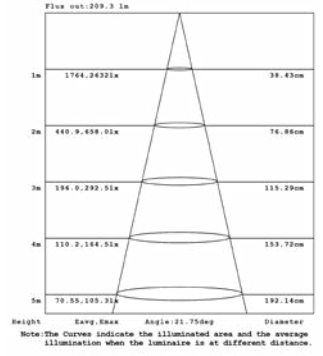

CUT HOLE:
Trim: 3 1/4" x 3 1/4"
Trimless: 3" x 3"

TRIMLESS
AT/IC Box: 30532-023
IC Box: 30532-014

CUT HOLE:
Trim: 3 1/4" x 3 1/4"
Trimless: 3" x 3"

DRIVERS

- Compatible with TRIAC (forward-phase or leading-edge) ELV (reverse-phase or trailing edge) and 0-10V dimmers.
- ESSxxxW models: TRIAC and ELV dimming only at 120 Vac
- ESSxxxW models: ELV dimming only at 230 Vac
- 90° C maximum case hot spot temperature
- Class 2 power supply
- Lifetime: 50,000 hours at 70° case hot spot temperature (some models have a higher lifetime)
- IP64-rated (IP66 for ESST) case with silicone-based potting
- Protections: Output open load, over-current and short-circuit (hiccup), and over-temperature with auto recovery.
- Conducted and radiated EMI: Compliant with FCC CFR Title 47 Part 15 Class B (120 Vac) and Class A (277 Vac), and EN55015 (CISPR 15) at 220, 230, and 240 Vac.
- Complies with ENERGY STAR®, DLC (DesignLight Consortium®) and CA Title 24 technical requirements
- Worldwide safety approvals

10W 1-LIGHT GIMBAL NARROW CLEAR

15W 1-LIGHT GIMBAL NARROW CLEAR

10W 1-LIGHT GIMBAL MEDIUM CLEAR

15W 1-LIGHT GIMBAL MEDIUM CLEAR

10W 1-LIGHT GIMBAL WIDE CLEAR

15W 1-LIGHT GIMBAL WIDE CLEAR