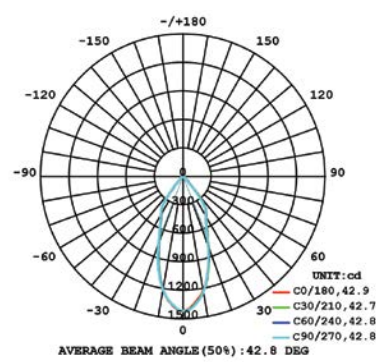

10W 1-LIGHT GIMBAL NARROW CLEAR

15W 1-LIGHT GIMBAL NARROW CLEAR

10W 1-LIGHT GIMBAL MEDIUM CLEAR

15W 1-LIGHT GIMBAL MEDIUM CLEAR

10W 1-LIGHT GIMBAL WIDE CLEAR

15W 1-LIGHT GIMBAL WIDE CLEAR