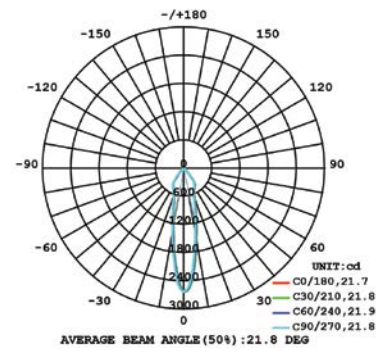

CUT HOLE:
Trim: 3 1/4" x 3 1/4"
Trimless: 3" x 3"

TRIMLESS
AT/IC Box: 30532-023
IC Box: 30532-014

CUT HOLE:
Trim: 3 1/4" x 3 1/4"
Trimless: 3" x 3"

DRIVERS

- Compatible with TRIAC (forward-phase or leading-edge) ELV (reverse-phase or trailing edge) and 0-10V dimmers.
- ESSxxxW models: TRIAC and ELV dimming only at 120 Vac
- ESSxxxW models: ELV dimming only at 230 Vac
- 90° C maximum case hot spot temperature
- Class 2 power supply
- Lifetime: 50,000 hours at 70° case hot spot temperature (some models have a higher lifetime)
- IP64-rated (IP66 for ESST) case with silicone-based potting
- Protections: Output open load, over-current and short-circuit (hiccup), and over-temperature with auto recovery.
- Conducted and radiated EMI: Compliant with FCC CFR Title 47 Part 15 Class B (120 Vac) and Class A (277 Vac), and EN55015 (CISPR 15) at 220, 230, and 240 Vac.
- Complies with ENERGY STAR®, DLC (DesignLight Consortium®) and CA Title 24 technical requirements
- Worldwide safety approvals

10W 1-LIGHT GIMBAL NARROW CLEAR

15W 1-LIGHT GIMBAL NARROW CLEAR

10W 1-LIGHT GIMBAL MEDIUM CLEAR

15W 1-LIGHT GIMBAL MEDIUM CLEAR

10W 1-LIGHT GIMBAL WIDE CLEAR

15W 1-LIGHT GIMBAL WIDE CLEAR