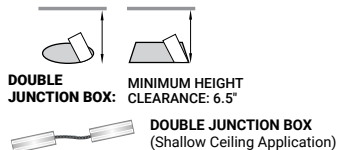

Note: Trimless for drywall installation

SPECIFICATIONS

FIXTURE BODY	18 gauge powder coated steel body. Aluminum powder coated trim or trimless mesh plate
INSTALLATION TYPE	Remodel/existing ceiling N/C plate, IC Box on page 2
CUT HOLE	Trim: 3 1/4" x 3 1/4" Trimless: 3" x 3"
COLOR FINISH	Black/White/Custom
LIGHT MODULE	High output, high efficiency LED COB. Lumen Maintenance: 70%@50,000 hrs
INPUT VOLTAGE	120V - 277V
WATTAGE	10W IC Rated, 15W Non-IC Rated
POWER SUPPLY	ERP 10W or 15W, Constant Current 250mA or 350mA power supply Minimum operating temperature: -30° Enclosed in a Junction box with 12" flexible cable to mate to module connector
BEAM ANGLE	95°
CRI	90+
DIMMING	TRIAC/ELV/0-10V
LUMENS	10W, 380 Lumens & 15W, 580 Lumens, Dim to Warm: 15W, 360 Lumens
CCT OPTIONS	2700K/3000K/3500K/4000K, DIM (Dim to warm)
REFLECTORS	(W) Wide 95°
DIFFUSERS	(CL) Clear/(LN) Linear Spread/(HC) Honeycomb (FR) Frosted/(SP) Solite/(RE) Red Dichroic/(GR) Green Dichroic/(BL) Blue Dichroic/(OR) Orange Dichroic
APPROVAL	Damp
ELECTRICAL APPROVAL	Compliant
WARRANTY	