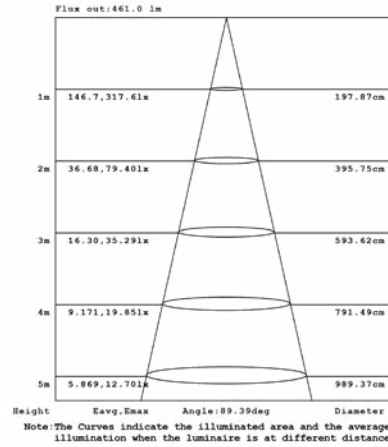

OSCAR
OSCAR SMALL APERTURE SQUARE WALL WASH
PHOTOMETRICS

15W 1-LIGHT WALL WASH CLEAR