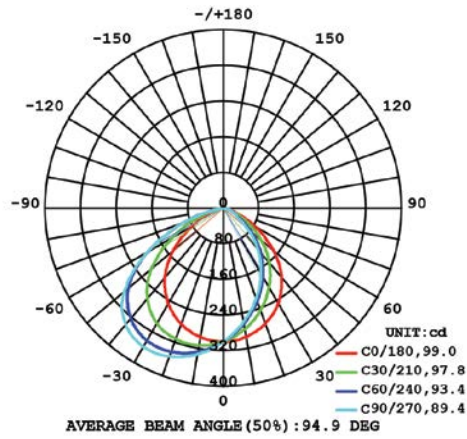

OSCAR
OSCAR SMALL APERTURE SQUARE WALL WASH
PHOTOMETRICS

15W 1-LIGHT WALL WASH CLEAR