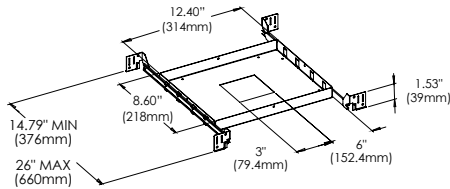

ADD-ONS

NEW CONSTRUCTION PLATES + IC BOXES

NEW CONSTRUCTION PLATE

TRIM
30535-015

TRIMLESS
30536-012

CUT HOLE:
Trim: 3 1/4" x 3 1/4"
Trimless: 3" x 3"

TRIM
AT/IC Box: 30531-021
IC Box: 30531-017

CUT HOLE:
Trim: 3 1/4" x 3 1/4"
Trimless: 3" x 3"

TRIMLESS
AT/IC Box: 30532-023
IC Box: 30532-014

CUT HOLE:
Trim: 3 1/4" x 3 1/4"
Trimless: 3" x 3"

DRIVERS

- Compatible with TRIAC (forward-phase or leading-edge) ELV (reverse-phase or trailing edge) and 0-10V dimmers.
- ESSxxxW models: TRIAC and ELV dimming only at 120 Vac
- ESSxxxW models: ELV dimming only at 230 Vac
- 90° C maximum case hot spot temperature
- Class 2 power supply
- Lifetime: 50,000 hours at 70° case hot spot temperature (some models have a higher lifetime)
- IP64-rated (IP66 for ESST) case with silicone-based potting
- Protections: Output open load, over-current and short-circuit (hiccup), and over-temperature with auto recovery.
- Conducted and radiated EMI: Compliant with FCC CFR Title 47 Part 15 Class B (120 Vac) and Class A (277 Vac), and EN55015 (CISPR 15) at 220, 230, and 240 Vac.
- Complies with ENERGY STAR®, DLC (DesignLight Consortium®) and CA Title 24 technical requirements
- Worldwide safety approvals