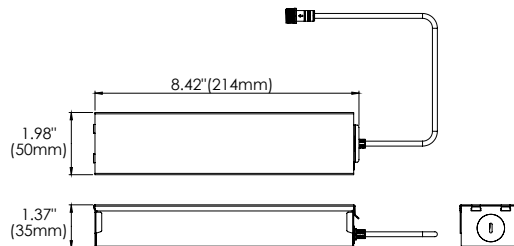

ADD-ONS

NEW CONSTRUCTION PLATES + IC BOXES

NEW CONSTRUCTION PLATE

TRIM
30535-015

TRIMLESS
30536-012

CUT HOLE:
Trim: 3 1/4" x 3 1/4"
Trimless: 3" x 3"

TRIM
AT/IC Box: 30531-021
IC Box: 30531-017

CUT HOLE:
Trim: 3 1/4" x 3 1/4"
Trimless: 3" x 3"

TRIMLESS
AT/IC Box: 30532-023
IC Box: 30532-014

CUT HOLE:
Trim: 3 1/4" x 3 1/4"
Trimless: 3" x 3"

DRIVERS

- Compatible with TRIAC (forward-phase or leading-edge) ELV (reverse-phase or trailing edge) and 0-10V dimmers.
- ESSxxxW models: TRIAC and ELV dimming only at 120 Vac
- ESSxxxW models: ELV dimming only at 230 Vac
- 90° C maximum case hot spot temperature
- Class 2 power supply
- Lifetime: 50,000 hours at 70° case hot spot temperature (some models have a higher lifetime)
- IP64-rated (IP66 for ESST) case with silicone-based potting
- Protections: Output open load, over-current and short-circuit (hiccup), and over-temperature with auto recovery.
- Conducted and radiated EMI: Compliant with FCC CFR Title 47 Part 15 Class B (120 Vac) and Class A (277 Vac), and EN55015 (CISPR 15) at 220, 230, and 240 Vac.
- Complies with ENERGY STAR®, DLC (DesignLight Consortium®) and CA Title 24 technical requirements
- Worldwide safety approvals