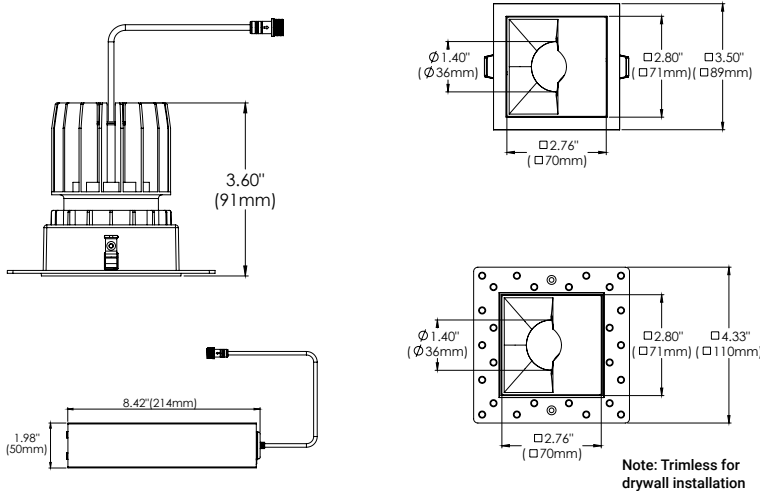

Note: Trimless for drywall installation

SPECIFICATIONS

FIXTURE BODY	18 gauge powder coated steel body. Aluminum powder coated trim or trimless mesh plate
INSTALLATION TYPE	Remodel/existing ceiling N/C plate, IC Box on page 2
CUT HOLE	Trim: 3 1/4" x 3 1/4" Trimless: 3" x 3"
COLOR FINISH	Black/White/Custom
LIGHT MODULE	High output, high efficiency LED COB. Lumen Maintenance: 70%@50,000 hrs
INPUT VOLTAGE	120V - 277V
WATTAGE	10W IC Rated, 15W Non-IC Rated
POWER SUPPLY	ERP 10W or 15W, Constant Current 250mA or 350mA power supply Minimum operating temperature: -30° Enclosed in a Junction box with 12" flexible cable to mate to module connector
BEAM ANGLE	95°
CRI	90+
DIMMING	TRIAC/ELV/0-10V
LUMENS	10W, 380 Lumens & 15W, 580 Lumens, Dim to Warm: 15W, 360 Lumens
CCT OPTIONS	2700K/3000K/3500K/4000K, DIM (Dim to warm)
REFLECTORS	(W) Wide 95°
DIFFUSERS	(CL) Clear/(LN) Linear Spread/(HC) Honeycomb (FR) Frosted/(SP) Solite/(RE) Red Dichroic/(GR) Green Dichroic/(BL) Blue Dichroic/(OR) Orange Dichroic
APPROVAL	Damp
ELECTRICAL APPROVAL	Compliant
WARRANTY	

SPECIFICATION GUIDE

OSCAR	3	SHAPE	TRIM/TRIMLESS	FINISHES	LIGHT MODULE	BAFFLE FINISHES	WATTAGE	CCT	BEAM ANGLE	DIFFUSER	ADD-ONS									
OSC	3	S	SQUARE	T	TRIM	01	BLACK	WL	WALL WASH	01	MATTE BLACK	10	10W	27	W	95°	CL	CLEAR	DJ	DOUBLE JUNCTION BOX
				TL	TRIMLESS	02	WHITE			02	MATTE WHITE	15	15W	30			LN	LINEAR SPREAD		
														35			HC	HONEYCOMB		
														40			FR	FROSTED		
														DTW			SP	SOLITE		
									Dim To Warm								RE	RED DICHROIC		
									15W only								GR	GREEN DICHROIC		
																	BL	BLUE DICHROIC		
																	OR	ORANGE DICHROIC		

ADD-ONS

NEW CONSTRUCTION PLATES + IC BOXES

NEW CONSTRUCTION PLATE

TRIM
30535-015

TRIMLESS
30536-012

CUT HOLE:
Trim: 3 1/4" x 3 1/4"
Trimless: 3" x 3"

TRIM
AT/IC Box: 30531-021
IC Box: 30531-017

CUT HOLE:
Trim: 3 1/4" x 3 1/4"
Trimless: 3" x 3"