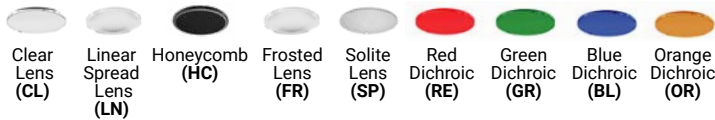

SPECIFICATION GUIDE

OSCAR	3	SHAPE	TRIM/TRIMLESS	FINISHES	LIGHT MODULE	BAFFLE FINISHES	WATTAGE	CCT	BEAM ANGLE	DIFFUSER	ADD-ONS									
OSC	3	S	SQUARE	T	TRIM	01	BLACK	WL	WALL WASH	01	MATTE BLACK	10	10W	27	W	95°	CL	CLEAR	DJ	DOUBLE JUNCTION BOX
				TL	TRIMLESS	02	WHITE			02	MATTE WHITE	15	15W	30			LN	LINEAR SPREAD		
														35			HC	HONEYCOMB		
														40			FR	FROSTED		
														DTW			SP	SOLITE		
									Dim To Warm								RE	RED DICHROIC		
									15W only								GR	GREEN DICHROIC		
																	BL	BLUE DICHROIC		
																	OR	ORANGE DICHROIC		

ORDERING GUIDE EXAMPLE:
Oscar / 3 / Square / Trim / White / Wall Wash / Chrome / 15W / 2700K / 95° Beam Angle / Clear Diffuser
CODE: OSC-3-S-T-02-WL-04-15-27-W-CL

REFLECTOR OPTIONS

BAFFLE FINISHES

DIFFUSER OPTIONS