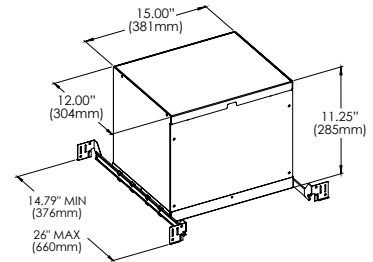

ADD-ONS

NEW CONSTRUCTION PLATES + IC BOXES

NEW CONSTRUCTION PLATE

TRIM
30535-015

TRIMLESS
30536-012

CUT HOLE:
Trim: 3 1/4" x 3 1/4"
Trimless: 3" x 3"

TRIM
AT/IC Box: 30531-021
IC Box: 30531-017

CUT HOLE:
Trim: 3 1/4" x 3 1/4"
Trimless: 3" x 3"

TRIMLESS
AT/IC Box: 30532-023
IC Box: 30532-014

CUT HOLE:
Trim: 3 1/4" x 3 1/4"
Trimless: 3" x 3"

DRIVERS

- Compatible with TRIAC (forward-phase or leading-edge) ELV (reverse-phase or trailing edge) and 0-10V dimmers.
- ESSxxxW models: TRIAC and ELV dimming only at 120 Vac
- ESSxxxW models: ELV dimming only at 230 Vac
- 90° C maximum case hot spot temperature
- Class 2 power supply
- Lifetime: 50,000 hours at 70° case hot spot temperature (some models have a higher lifetime)
- IP64-rated (IP66 for ESST) case with silicone-based potting
- Protections: Output open load, over-current and short-circuit (hiccup), and over-temperature with auto recovery.
- Conducted and radiated EMI: Compliant with FCC CFR Title 47 Part 15 Class B (120 Vac) and Class A (277 Vac), and EN55015 (CISPR 15) at 220, 230, and 240 Vac.
- Complies with ENERGY STAR®, DLC (DesignLight Consortium®) and CA Title 24 technical requirements
- Worldwide safety approvals