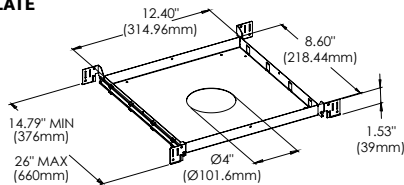

### NEW CONSTRUCTION PLATES + IC BOXES

**NEW CONSTRUCTION PLATE TRIM/TRIMLESS**  
43786-015

**CUT HOLE:**  
Trim & Trimless: Ø4"

**TRIM**  
AT/IC Box: 44300-026  
IC Box: 44300-012

**CUT HOLE:**  
Trim & Trimless: Ø4"