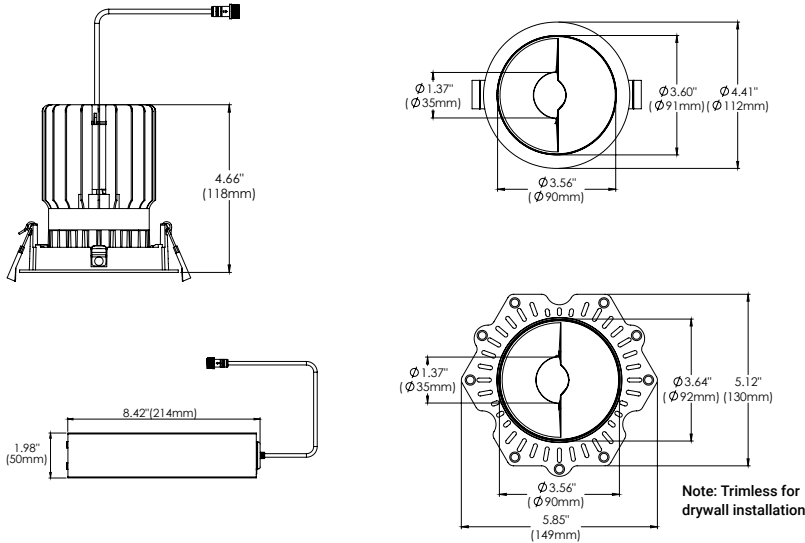

### SPECIFICATIONS

<b>FIXTURE BODY</b>	18 gauge powder coated steel body. Aluminum powder coated trim or trimless mesh plate
<b>INSTALLATION TYPE</b>	Remodel/existing ceiling N/C plate, IC Box on page 2
<b>CUT HOLE</b>	Trim: Ø4" Trimless: Ø4"
<b>COLOR FINISH</b>	Black/White/Custom
<b>LIGHT MODULE</b>	High output, high efficiency LED COB. Lumen Maintenance: 70%@50,000 hrs
<b>INPUT VOLTAGE</b>	120V - 277V
<b>WATTAGE</b>	26W Non-IC Rated
<b>POWER SUPPLY</b>	ERP 26W, Constant Current 700mA power supply Minimum operating temperature: -30° Enclosed in a Junction box with 12" flexible cable to mate to module connector
<b>BEAM ANGLE</b>	95°
<b>CRI</b>	90+
<b>DIMMING</b>	TRIAC/ELV/0-10V
<b>LUMENS</b>	26W, 2290 Lumens
<b>CCT OPTIONS</b>	2700K/3000K/3500K/4000K
<b>REFLECTORS</b>	(W) Wide 95°
<b>DIFFUSERS</b>	(CL) Clear/(LN) Linear Spread/(HC) Honeycomb (FR) Frosted/(SP) Solite/(RE) Red Dichroic/(GR) Green Dichroic/(BL) Blue Dichroic/(OR) Orange Dichroic
<b>APPROVAL</b>	Damp
<b>ELECTRICAL APPROVAL</b>	Compliant
<b>WARRANTY</b>	