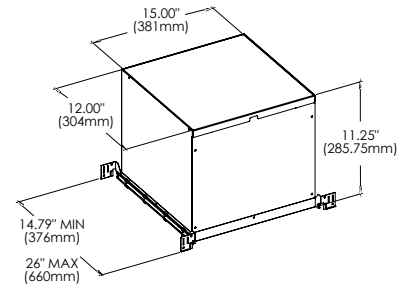

### NEW CONSTRUCTION PLATES + IC BOXES

**NEW CONSTRUCTION PLATE TRIM/TRIMLESS**  
43786-015

**CUT HOLE:**  
Trim & Trimless: Ø4"

**TRIM**  
AT/IC Box: 44300-026  
IC Box: 44300-012

**CUT HOLE:**  
Trim & Trimless: Ø4"