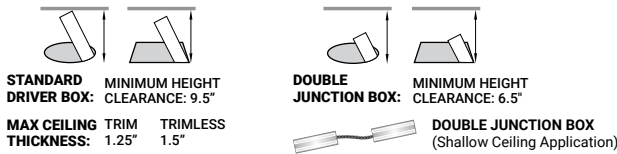

### SPECIFICATIONS

<b>FIXTURE BODY</b>	18 gauge powder coated steel body. Aluminum powder coated trim or trimless mesh plate
<b>INSTALLATION TYPE</b>	Remodel/existing ceiling N/C plate, IC Box on page 2
<b>CUT HOLE</b>	Trim: Ø4" Trimless: Ø4"
<b>COLOR FINISH</b>	Black/White/Custom
<b>LIGHT MODULE</b>	High output, high efficiency LED COB. Lumen Maintenance: 70%@50,000 hrs
<b>INPUT VOLTAGE</b>	120V - 277V
<b>WATTAGE</b>	26W Non-IC Rated
<b>POWER SUPPLY</b>	ERP 26W, Constant Current 700mA power supply Minimum operating temperature: -30° Enclosed in a Junction box with 12" flexible cable to mate to module connector
<b>BEAM ANGLE</b>	95°
<b>CRI</b>	90+
<b>DIMMING</b>	TRIAC/ELV/0-10V
<b>LUMENS</b>	26W, 2290 Lumens
<b>CCT OPTIONS</b>	2700K/3000K/3500K/4000K
<b>REFLECTORS</b>	(W) Wide 95°
<b>DIFFUSERS</b>	(CL) Clear/(LN) Linear Spread/(HC) Honeycomb (FR) Frosted/(SP) Solite/(RE) Red Dichroic/(GR) Green Dichroic/(BL) Blue Dichroic/(OR) Orange Dichroic
<b>APPROVAL</b>	Damp
<b>ELECTRICAL APPROVAL</b>	Compliant
<b>WARRANTY</b>	