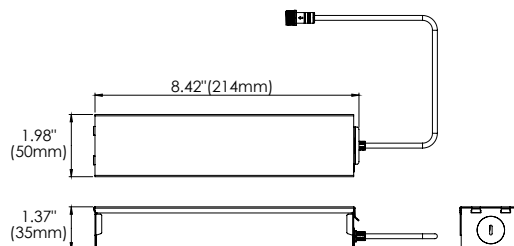

DRIVERS

- Compatible with TRIAC (forward-phase or leading-edge) ELV (reverse-phase or trailing edge) and 0-10V dimmers.
- ESSxxxW models: TRIAC and ELV dimming only at 120 Vac
- ESSxxxW models: ELV dimming only at 230 Vac
- 90° C maximum case hot spot temperature
- Class 2 power supply
- Lifetime: 50,000 hours at 70° case hot spot temperature (some models have a higher lifetime)
- IP64-rated (IP66 for ESST) case with silicone-based potting
- Protections: Output open load, over-current and short-circuit (hiccup), and over-temperature with auto recovery.
- Conducted and radiated EMI: Compliant with FCC CFR Title 47 Part 15 Class B (120 Vac) and Class A (277 Vac), and EN55015 (CISPR 15) at 220, 230, and 240 Vac.
- Complies with ENERGY STAR®, DLC (DesignLight Consortium®) and CA Title 24 technical requirements
- Worldwide safety approvals