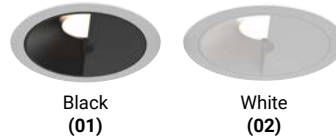

BAFFLE FINISHES