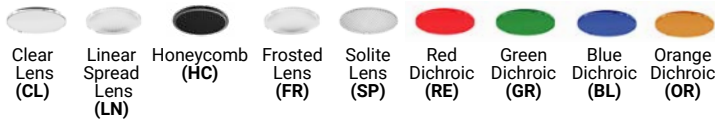

SPECIFICATION GUIDE

OSCAR	4	SHAPE	TRIM/TRIMLESS	FINISHES	LIGHT MODULE	BAFFLE FINISHES	WATTAGE	CCT	BEAM ANGLE	DIFFUSER	ADD-ONS									
OSC	4	S	SQUARE	T	TRIM	01	BLACK	RF	RECESSED FIXED	01	MATTE BLACK	26	26W	27	N	15°	CL	CLEAR	DJ	DOUBLE JUNCTION BOX
				TL	TRIMLESS	02	WHITE			02	MATTE WHITE			30	M	24°	LN	LINEAR SPREAD		
						03	GOLD			03	GOLD			35	W	38°	HC	HONEYCOMB		
						04	CHROME			04	CHROME			40			FR	FROSTED		
						05	DARK CHROME			05	DARK CHROME						SP	SOLITE		
																	RE	RED DICHROIC		
																	GR	GREEN DICHROIC		
																	BL	BLUE DICHROIC		
																	OR	ORANGE DICHROIC		

ORDERING GUIDE EXAMPLE:
Oscar / 4 / Square / Trim / White / Recessed Fixed / Chrome / 26W / 2700K / 15° Beam Angle / Clear Diffuser
CODE: OSC-4-S-T-02-RF-04-26-27-N-CL

REFLECTOR OPTIONS

BAFFLE FINISHES

DIFFUSER OPTIONS