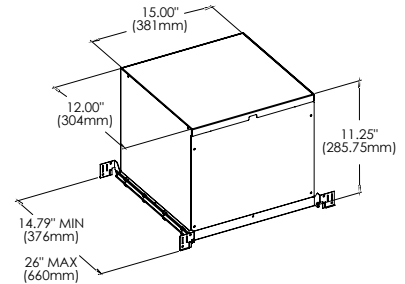

ADD-ONS

NEW CONSTRUCTION PLATES + IC BOXES

NEW CONSTRUCTION PLATE
TRIM/TRIMLESS
44838-010

CUT HOLE:
Trim & Trimless: 4" x 4"

TRIM
AT/IC Box: 44839-024
IC Box: 44839-017

CUT HOLE:
Trim & Trimless: 4" x 4"

DRIVERS