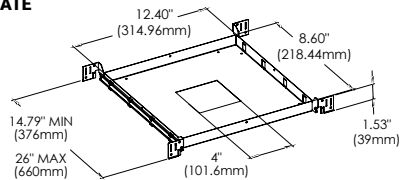

ADD-ONS

NEW CONSTRUCTION PLATES + IC BOXES

NEW CONSTRUCTION PLATE
TRIM/TRIMLESS
44838-010

CUT HOLE:
Trim & Trimless: 4" x 4"

TRIM
AT/IC Box: 44839-024
IC Box: 44839-017

CUT HOLE:
Trim & Trimless: 4" x 4"

DRIVERS