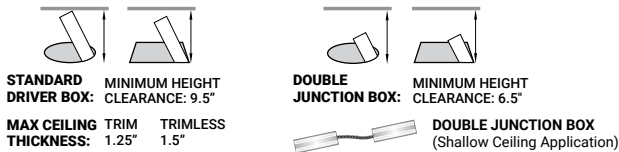

SPECIFICATIONS

FIXTURE BODY	18 gauge powder coated steel body. Aluminum powder coated trim or trimless mesh plate
INSTALLATION TYPE	Remodel/existing ceiling N/C plate, IC Box on page 2
CUT HOLE	Trim: 4" x 4" Trimless: 4" x 4"
COLOR FINISH	Black/White/Custom
LIGHT MODULE	High output, high efficiency LED COB. Lumen Maintenance: 70%@50,000 hrs
INPUT VOLTAGE	120V - 277V
WATTAGE	26W Non-IC Rated
POWER SUPPLY	ERP 26W, Constant Current 700mA power supply Minimum operating temperature: -30° Enclosed in a Junction box with 12" flexible cable to mate to module connector
CRI	90+
DIMMING	TRIAC/ELV/0-10V
LUMENS	26W, 2290 Lumens
CCT OPTIONS	2700K/3000K/3500K/4000K
REFLECTORS	(N) Narrow 15°/(M) Medium 24°/(W) Wide 38°
DIFFUSERS	(CL) Clear/(LN) Linear Spread/(HC) Honeycomb (FR) Frosted/(SP) Solite/(RE) Red Dichroic/(GR) Green Dichroic/(BL) Blue Dichroic/(OR) Orange Dichroic
APPROVAL	Wet
ELECTRICAL APPROVAL	Compliant
WARRANTY	