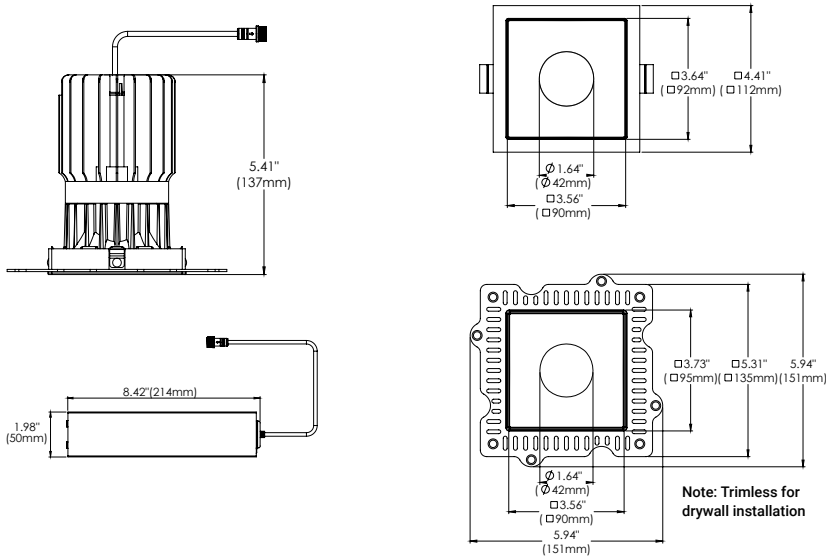

SPECIFICATIONS

FIXTURE BODY	18 gauge powder coated steel body. Aluminum powder coated trim or trimless mesh plate
INSTALLATION TYPE	Remodel/existing ceiling N/C plate, IC Box on page 2
CUT HOLE	Trim: 4" x 4" Trimless: 4" x 4"
COLOR FINISH	Black/White/Custom
LIGHT MODULE	High output, high efficiency LED COB. Lumen Maintenance: 70%@50,000 hrs
INPUT VOLTAGE	120V - 277V
WATTAGE	26W Non-IC Rated
POWER SUPPLY	ERP 26W, Constant Current 700mA power supply Minimum operating temperature: -30° Enclosed in a Junction box with 12" flexible cable to mate to module connector
CRI	90+
DIMMING	TRIAC/ELV/0-10V
LUMENS	26W, 2290 Lumens
CCT OPTIONS	2700K/3000K/3500K/4000K
REFLECTORS	(N) Narrow 15°/(M) Medium 24°/(W) Wide 38°
DIFFUSERS	(CL) Clear/(LN) Linear Spread/(HC) Honeycomb (FR) Frosted/(SP) Solite/(RE) Red Dichroic/(GR) Green Dichroic/(BL) Blue Dichroic/(OR) Orange Dichroic
APPROVAL	Wet
ELECTRICAL APPROVAL	Compliant
WARRANTY	

SPECIFICATION GUIDE

OSCAR	4	SHAPE	TRIM/TRIMLESS	FINISHES	LIGHT MODULE	BAFFLE FINISHES	WATTAGE	CCT	BEAM ANGLE	DIFFUSER	ADD-ONS									
OSC	4	S	SQUARE	T	TRIM	01	BLACK	RF	RECESSED FIXED	01	MATTE BLACK	26	26W	27	N	15°	CL	CLEAR	DJ	DOUBLE JUNCTION BOX
				TL	TRIMLESS	02	WHITE			02	MATTE WHITE			30	M	24°	LN	LINEAR SPREAD		
						03	GOLD			03	GOLD			35	W	38°	HC	HONEYCOMB		
						04	CHROME			04	CHROME			40			FR	FROSTED		
						05	DARK CHROME			05	DARK CHROME						SP	SOLITE		
																	RE	RED DICHROIC		
																	GR	GREEN DICHROIC		
																	BL	BLUE DICHROIC		
																	OR	ORANGE DICHROIC		

ORDERING GUIDE EXAMPLE:
Oscar / 4 / Square / Trim / White / Recessed Fixed / Chrome / 26W / 2700K / 15° Beam Angle / Clear Diffuser
CODE: OSC-4-S-T-02-RF-04-26-27-N-CL

REFLECTOR OPTIONS

BAFFLE FINISHES

DIFFUSER OPTIONS

ADD-ONS

NEW CONSTRUCTION PLATES + IC BOXES

NEW CONSTRUCTION PLATE
TRIM/TRIMLESS
44838-010

CUT HOLE:
Trim & Trimless: 4" x 4"

TRIM
AT/IC Box: 44839-024
IC Box: 44839-017

CUT HOLE:
Trim & Trimless: 4" x 4"

DRIVERS