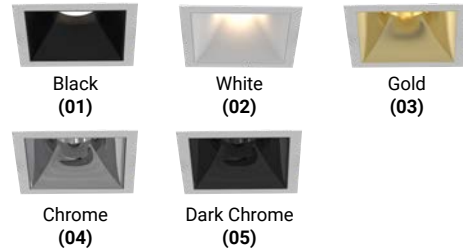

SPECIFICATION GUIDE

OSCAR	4	SHAPE	TRIM/TRIMLESS	FINISHES	LIGHT MODULE	BAFFLE FINISHES	WATTAGE	CCT	BEAM ANGLE	DIFFUSER	ADD-ONS									
OSC	4	S	SQUARE	T	TRIM	01	BLACK	RF	RECESSED FIXED	01	MATTE BLACK	26	26W	27	N	15°	CL	CLEAR	DJ	DOUBLE JUNCTION BOX
				TL	TRIMLESS	02	WHITE			02	MATTE WHITE			30	M	24°	LN	LINEAR SPREAD		
						03	GOLD			03	GOLD			35	W	38°	HC	HONEYCOMB		
						04	CHROME			04	CHROME			40			FR	FROSTED		
						05	DARK CHROME			05	DARK CHROME						SP	SOLITE		
																	RE	RED DICHROIC		
																	GR	GREEN DICHROIC		
																	BL	BLUE DICHROIC		
																	OR	ORANGE DICHROIC		

ORDERING GUIDE EXAMPLE:
Oscar / 4 / Square / Trim / White / Recessed Fixed / Chrome / 26W / 2700K / 15° Beam Angle / Clear Diffuser
CODE: OSC-4-S-T-02-RF-04-26-27-N-CL

REFLECTOR OPTIONS

BAFFLE FINISHES

DIFFUSER OPTIONS