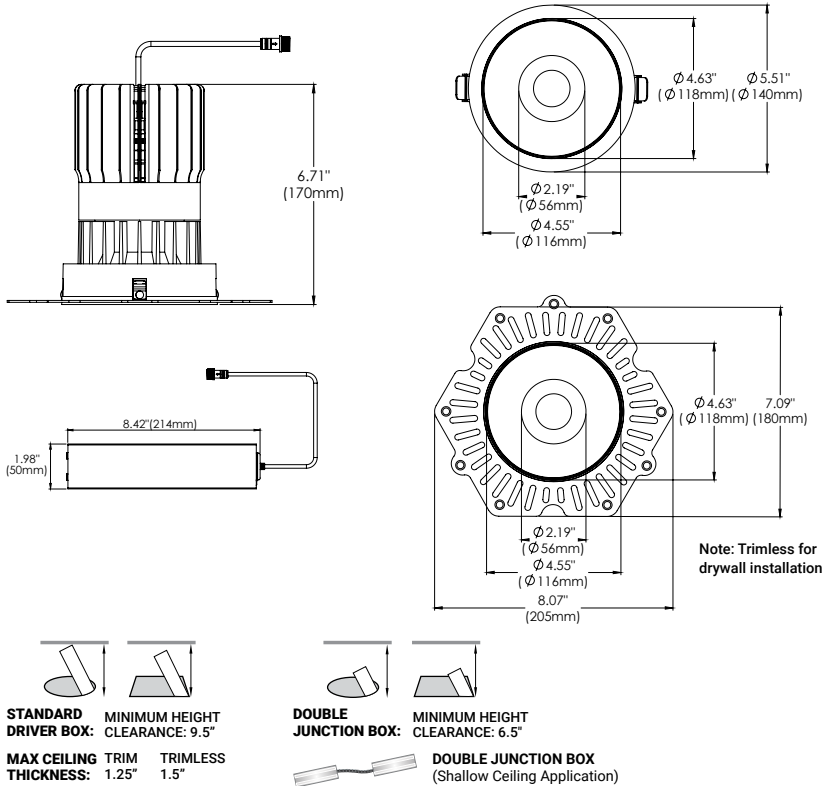

### SPECIFICATIONS

<b>FIXTURE BODY</b>	18 gauge powder coated steel body. Aluminum powder coated trim or trimless mesh plate
<b>INSTALLATION TYPE</b>	Remodel/existing ceiling N/C plate, IC Box on page 2
<b>CUT HOLE</b>	Trim: $\phi$ 5 1/8" Trimless: $\phi$ 5 1/8"
<b>COLOR FINISH</b>	Black/White/Custom
<b>LIGHT MODULE</b>	High output, high efficiency LED COB. Lumen Maintenance: 70%@50,000 hrs
<b>INPUT VOLTAGE</b>	120V - 277V
<b>WATTAGE</b>	40W Non-IC Rated
<b>POWER SUPPLY</b>	ERP 40W, Constant Current 1050mA power supply Minimum operating temperature: -30° Enclosed in a Junction box with 12" flexible cable to mate to module connector
<b>CRI</b>	90+
<b>DIMMING</b>	TRIAC/ELV/0-10V
<b>LUMENS</b>	40W, 3390 Lumens
<b>CCT OPTIONS</b>	2700K/3000K/3500K/4000K
<b>REFLECTORS</b>	(N) Narrow 15°/(M) Medium 24°/(W) Wide 38°
<b>DIFFUSERS</b>	(CL) Clear/(LN) Linear Spread/(HC) Honeycomb (FR) Frosted/(SP) Solite/(RE) Red Dichroic/(GR) Green Dichroic/(BL) Blue Dichroic/(OR) Orange Dichroic
<b>APPROVAL</b>	Wet
<b>ELECTRICAL APPROVAL</b>	Compliant
<b>WARRANTY</b>	

#### ORDERING GUIDE EXAMPLE:

Oscar / 5 / Round / Trim / White / Recessed Fixed / Chrome / 40W / 2700K / 15° Beam Angle / Clear Diffuser

CODE: **OSC-5-R-T-02-RF-04-40-27-N-CL**

**CUT HOLE:**  
Trim & Trimless:  $\varnothing 5 \frac{1}{8}$ "