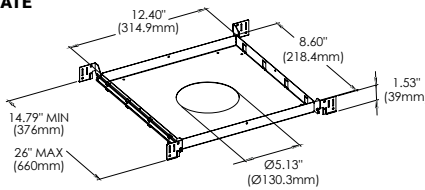

### NEW CONSTRUCTION PLATES + IC BOXES

**NEW CONSTRUCTION PLATE TRIM/TRIMLESS**  
43788-019

**CUT HOLE:**  
Trim & Trimless:  $\varnothing 5 \frac{1}{8}$ "

**TRIM AT/IC Box: 44302-021**  
**IC Box: 44302-016**