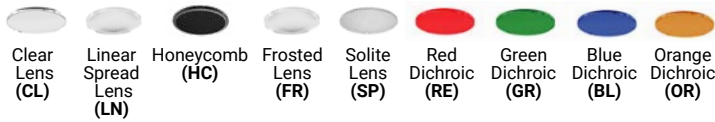

DIFFUSER OPTIONS