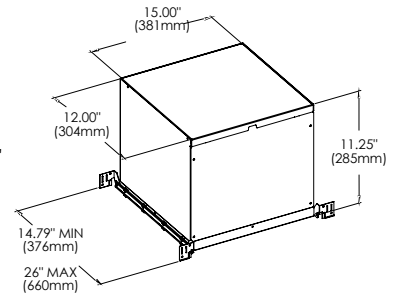

CUT HOLE:
Trim & Trimless: $\varnothing 5 \frac{1}{8}$ "