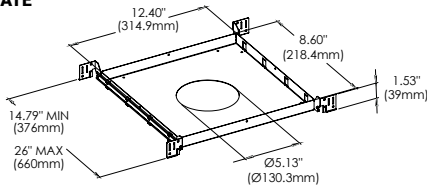

DIFFUSER OPTIONS

ADD-ONS

NEW CONSTRUCTION PLATES + IC BOXES

NEW CONSTRUCTION PLATE
TRIM/TRIMLESS
43788-019

CUT HOLE:
Trim & Trimless: $\varnothing 5 \frac{1}{8}$ "

TRIM
AT/IC Box: 44302-021
IC Box: 44302-016