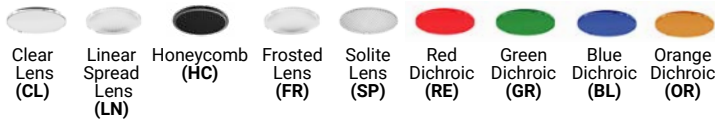

DIFFUSER OPTIONS