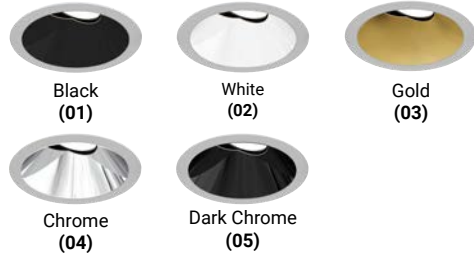

SPECIFICATION GUIDE

OSCAR	5	SHAPE	TRIM/TRIMLESS	FINISHES	LIGHT MODULE	BAFFLE FINISHES	WATTAGE	CCT	BEAM ANGLE	DIFFUSER	ADD-ONS
OSC	5	R ROUND	T TRIM	01 BLACK	RG RECESSED GIMBAL	01 MATTE BLACK	40 40W	27	N 15°	CL CLEAR	DJ DOUBLE JUNCTION BOX
			TL TRIMLESS	02 WHITE		02 MATTE WHITE		30	M 24°	LN LINEAR SPREAD	
						03 GOLD		35	W 38°	HC HONEYCOMB	
						04 CHROME		40		FR FROSTED	
						05 DARK CHROME				SP SOLITE	
										RE RED DICHROIC	
										GR GREEN DICHROIC	
										BL BLUE DICHROIC	
										OR ORANGE DICHROIC	

ORDERING GUIDE EXAMPLE:
 Oscar / 5 / Round / Trim / White / Recessed Gimbal / Chrome / 40W / 2700K / 15° Beam Angle / Clear Diffuser
CODE: OSC-4-R-T-02-RG-04-40-27-N-CL

REFLECTOR OPTIONS

BAFFLE FINISHES