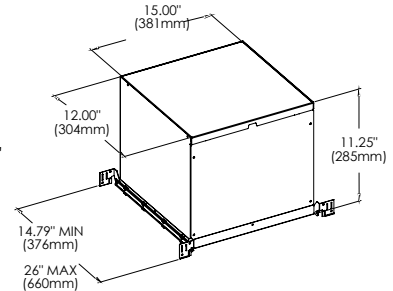

CUT HOLE:
Trim & Trimless: $\varnothing 5 \frac{1}{8}$ "