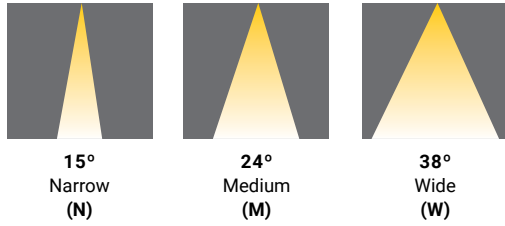

REFLECTOR OPTIONS