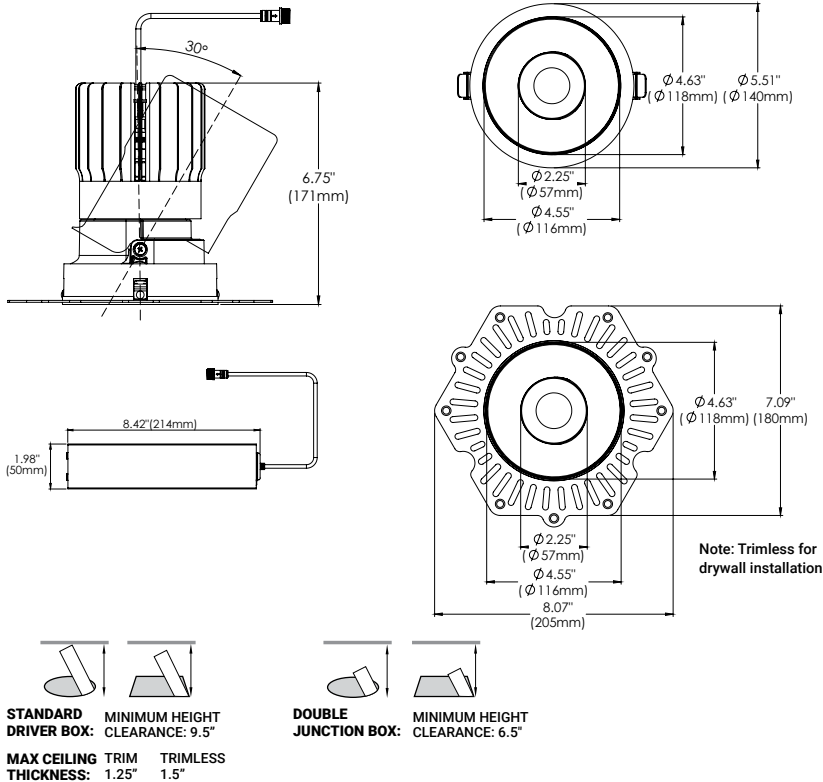

SPECIFICATIONS

FIXTURE BODY	18 gauge powder coated steel body. Aluminum powder coated trim or trimless mesh plate
INSTALLATION TYPE	Remodel/existing ceiling N/C plate, IC Box on page 2
CUT HOLE	Trim: $\phi 5 \frac{1}{8}"$ Trimless: $\phi 5 \frac{1}{8}"$
COLOR FINISH	Black/White/Custom
LIGHT MODULE	High output, high efficiency LED COB. Lumen Maintenance: 70% @ 50,000 hrs
INPUT VOLTAGE	120V - 277V
WATTAGE	40W Non-IC Rated
POWER SUPPLY	ERP 40W, Constant Current 1050mA power supply Minimum operating temperature: -30° Enclosed in a Junction box with 12" flexible cable to mate to module connector
ADJUSTABILITY	30°
CRI	90+
DIMMING	TRIAC/ELV/0-10V
LUMENS	40W, 3390 Lumens
CCT OPTIONS	2700K/3000K/3500K/4000K
REFLECTORS	(N) Narrow 15°/(M) Medium 24°/(W) Wide 38°
DIFFUSERS	(CL) Clear/(LN) Linear Spread/(HC) Honeycomb (FR) Frosted/(SP) Solite/(RE) Red Dichroic/(GR) Green Dichroic/(BL) Blue Dichroic/(OR) Orange Dichroic
APPROVAL	Damp
ELECTRICAL APPROVAL	Compliant
WARRANTY	

SPECIFICATION GUIDE

OSCAR	5	SHAPE	TRIM/TRIMLESS	FINISHES	LIGHT MODULE	BAFFLE FINISHES	WATTAGE	CCT	BEAM ANGLE	DIFFUSER	ADD-ONS
OSC	5	R ROUND	T TRIM	01 BLACK	RG RECESSED GIMBAL	01 MATTE BLACK	40 40W	27	N 15°	CL CLEAR	DJ DOUBLE JUNCTION BOX
			TL TRIMLESS	02 WHITE		02 MATTE WHITE		30	M 24°	LN LINEAR SPREAD	
						03 GOLD		35	W 38°	HC HONEYCOMB	
						04 CHROME		40		FR FROSTED	
						05 DARK CHROME				SP SOLITE	
										RE RED DICHROIC	
										GR GREEN DICHROIC	
										BL BLUE DICHROIC	
										OR ORANGE DICHROIC	

ORDERING GUIDE EXAMPLE:
 Oscar / 5 / Round / Trim / White / Recessed Gimbal / Chrome / 40W / 2700K / 15° Beam Angle / Clear Diffuser
CODE: OSC-4-R-T-02-RG-04-40-27-N-CL

REFLECTOR OPTIONS

BAFFLE FINISHES