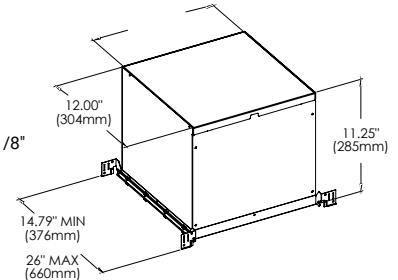

ADD-ONS

NEW CONSTRUCTION PLATES + IC BOXES

NEW CONSTRUCTION PLATE TRIM/TRIMLESS
24051-019

CUT HOLE:
Trim & Trimless: 5 1/8" x 5 1/8"

TRIM
AT/IC Box: 30366-015
IC Box: 24071-017

CUT HOLE:
Trim & Trimless: 5 1/8" x 5 1/8"