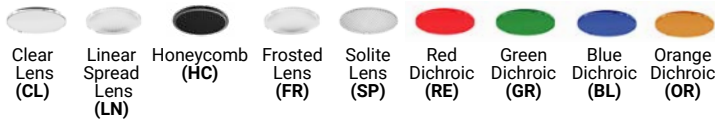

SPECIFICATION GUIDE

OSCAR	5	SHAPE	TRIM/TRIMLESS	FINISHES	LIGHT MODULE	BAFFLE FINISHES	WATTAGE	CCT	BEAM ANGLE	DIFFUSER	ADD-ONS
OSC	5	S SQUARE	T TRIM	01 BLACK	RG RECESSED GIMBAL	01 MATTE BLACK	40 40W	27	N 15°	CL CLEAR	DJ DOUBLE JUNCTION BOX
			TL TRIMLESS	02 WHITE		02 MATTE WHITE		30	M 24°	LN LINEAR SPREAD	
						03 GOLD		35	W 38°	HC HONEYCOMB	
						04 CHROME		40		FR FROSTED	
						05 DARK CHROME				SP SOLITE	
										RE RED DICHROIC	
										GR GREEN DICHROIC	
										BL BLUE DICHROIC	
										OR ORANGE DICHROIC	

ORDERING GUIDE EXAMPLE:
Oscar / 5 / Round / Trim / White / Recessed Gimbal / Chrome / 40W / 2700K / 15° Beam Angle / Clear Diffuser
CODE: OSC-4-R-T-02-RG-04-40-27-N-CL

REFLECTOR OPTIONS

BAFFLE FINISHES

DIFFUSER OPTIONS