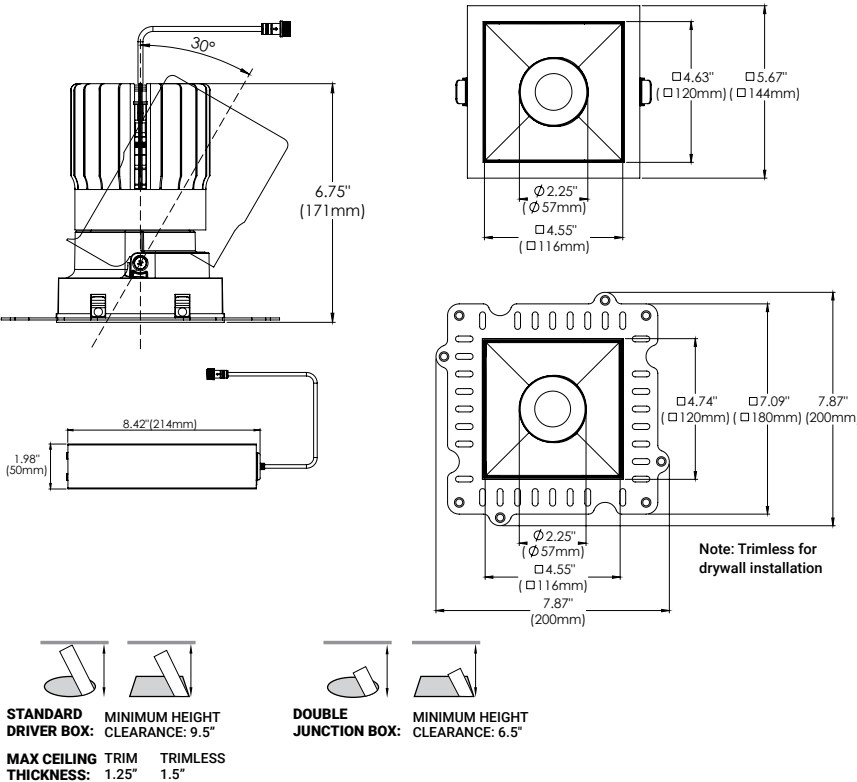

SPECIFICATIONS

FIXTURE BODY	18 gauge powder coated steel body. Aluminum powder coated trim or trimless mesh plate
INSTALLATION TYPE	Remodel/existing ceiling N/C plate, IC Box on page 2
CUT HOLE	Trim: 5 1/8" x 5 1/8" Trimless: 5 1/8" x 5 1/8"
COLOR FINISH	Black/White/Custom
LIGHT MODULE	High output, high efficiency LED COB. Lumen Maintenance: 70% @ 50,000 hrs
INPUT VOLTAGE	120V - 277V
WATTAGE	40W Non-IC Rated
POWER SUPPLY	ERP 40W, Constant Current 1050mA power supply Minimum operating temperature: -30° Enclosed in a Junction box with 12" flexible cable to mate to module connector
ADJUSTABILITY	30°
CRI	90+
DIMMING	TRIAC/ELV/0-10V
LUMENS	40W, 3390 Lumens
CCT OPTIONS	2700K/3000K/3500K/4000K
REFLECTORS	(N) Narrow 15°/(M) Medium 24°/(W) Wide 38°
DIFFUSERS	(CL) Clear/(LN) Linear Spread/(HC) Honeycomb (FR) Frosted/(SP) Solite/(RE) Red Dichroic/(GR) Green Dichroic/(BL) Blue Dichroic/(OR) Orange Dichroic
APPROVAL	Damp
ELECTRICAL APPROVAL	Compliant
WARRANTY	

SPECIFICATION GUIDE

OSCAR	5	SHAPE	TRIM/TRIMLESS	FINISHES	LIGHT MODULE	BAFFLE FINISHES	WATTAGE	CCT	BEAM ANGLE	DIFFUSER	ADD-ONS
OSC	5	S SQUARE	T TRIM	01 BLACK	RG RECESSED GIMBAL	01 MATTE BLACK	40 40W	27	N 15°	CL CLEAR	DJ DOUBLE JUNCTION BOX
			TL TRIMLESS	02 WHITE		02 MATTE WHITE		30	M 24°	LN LINEAR SPREAD	
						03 GOLD		35	W 38°	HC HONEYCOMB	
						04 CHROME		40		FR FROSTED	
						05 DARK CHROME				SP SOLITE	
										RE RED DICHROIC	
										GR GREEN DICHROIC	
										BL BLUE DICHROIC	
										OR ORANGE DICHROIC	

ADD-ONS

NEW CONSTRUCTION PLATES + IC BOXES

NEW CONSTRUCTION PLATE TRIM/TRIMLESS
24051-019

CUT HOLE:
Trim & Trimless: 5 1/8" x 5 1/8"

TRIM
AT/IC Box: 30366-015
IC Box: 24071-017

CUT HOLE:
Trim & Trimless: 5 1/8" x 5 1/8"