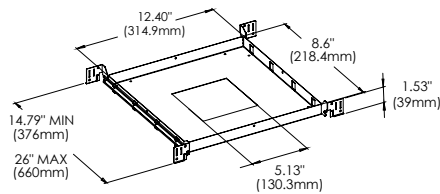

ADD-ONS

NEW CONSTRUCTION PLATES + IC BOXES

NEW CONSTRUCTION PLATE TRIM/TRIMLESS
24051-019

CUT HOLE:
Trim & Trimless: 5 1/8" x 5 1/8"

TRIM
AT/IC Box: 30366-015
IC Box: 24071-017

CUT HOLE:
Trim & Trimless: 5 1/8" x 5 1/8"