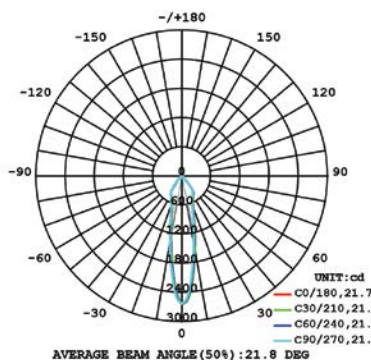

15W 1-LIGHT FIXED MEDIUM CLEAR