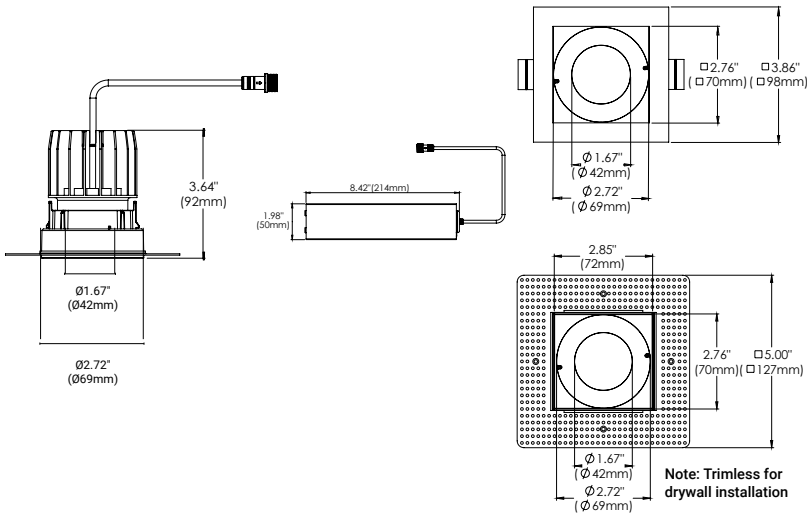

SPECIFICATIONS

FIXTURE BODY	18 gauge powder coated steel body. Aluminum powder coated trim or trimless mesh plate
INSTALLATION TYPE	Remodel/existing ceiling N/C plate, IC Box on page 2
CUT HOLE	Trim & Trimless: 3 1/4" x 3 1/4"
COLOR FINISH	Black/White/Custom
LIGHT MODULE	High output, high efficiency LED COB. Lumen Maintenance: 70%@50,000 hrs
INPUT VOLTAGE	120V - 277V
WATTAGE	10W IC Rated, 15W Non-IC Rated
POWER SUPPLY	ERP 10W or 15W, Constant Current 250mA or 350mA power supply Minimum operating temperature: -30° Enclosed in a Junction box with 12" flexible cable to mate to module connector
CRI	90+
DIMMING	TRIAC/ELV/0-10V
LUMENS	10W, 840 Lumens & 15W, 1180 Lumens, Dim to Warm: 15W, 785 Lumens
CCT OPTIONS	2700K/3000K/3500K/4000K, DIM (Dim to warm)
REFLECTORS	(N) Narrow 15°/(M) Medium 24°/(W) Wide 38°
DIFFUSERS	(CL) Clear/(LN) Linear Spread/(FR) Frosted (SP) Solite/(RE) Red Dichroic/(GR) Green Dichroic (BL) Blue Dichroic/(OR) Orange Dichroic
APPROVAL	Wet
ELECTRICAL APPROVAL	Compliant
WARRANTY	