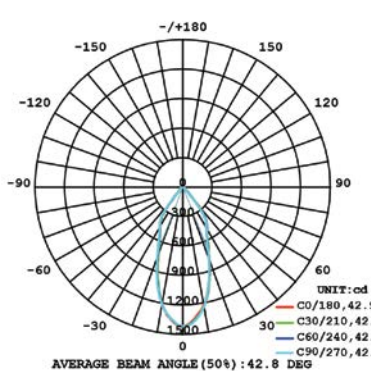

10W 1-LIGHT FIXED NARROW CLEAR

15W 1-LIGHT FIXED NARROW CLEAR

10W 1-LIGHT FIXED MEDIUM CLEAR

15W 1-LIGHT FIXED MEDIUM CLEAR

10W 1-LIGHT FIXED WIDE CLEAR

15W 1-LIGHT FIXED WIDE CLEAR