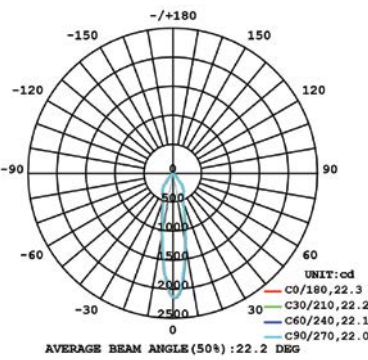

10W 1-LIGHT FIXED MEDIUM CLEAR