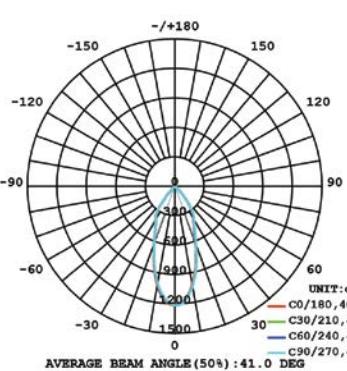

10W 1-LIGHT FIXED NARROW CLEAR

15W 1-LIGHT FIXED NARROW CLEAR

10W 1-LIGHT FIXED MEDIUM CLEAR

15W 1-LIGHT FIXED MEDIUM CLEAR

10W 1-LIGHT FIXED WIDE CLEAR

15W 1-LIGHT FIXED WIDE CLEAR