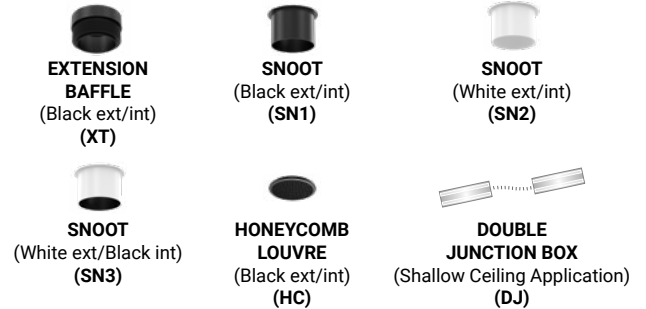

REFLECTOR OPTIONS

ADD-ONS

DIFFUSER OPTIONS

NEW CONSTRUCTION PLATES + IC BOXES

NEW CONSTRUCTION PLATE TRIM & TRIMLESS
30535-015
CUT HOLE:
Trim & Trimless:
3 1/4" x 3 1/4"

AIRTIGHT IC BOX
30531-021
IC BOX
30531-017
CUT HOLE:
Trim & Trimless:
3 1/4" x 3 1/4"

DRIVERS

- Compatible with TRIAC (forward-phase or leading-edge) ELV (reverse-phase or trailing edge) and 0-10V dimmers.
- ESSxxxW models: TRIAC and ELV dimming only at 120 Vac
- ESSxxxW models: ELV dimming only at 230 Vac
- 90° C maximum case hot spot temperature
- Class 2 power supply
- Lifetime: 50,000 hours at 70° case hot spot temperature (some models have a higher lifetime)
- IP64-rated (IP66 for ESST) case with silicone-based potting
- Protections: Output open load, over-current and short-circuit (hiccup), and over-temperature with auto recovery.
- Conducted and radiated EMI: Compliant with FCC CFR Title 47 Part 15 Class B (120 Vac) and Class A (277 Vac), and EN55015 (CISPR 15) at 220, 230, and 240 Vac.
- Complies with ENERGY STAR®, DLC (DesignLight Consortium®) and CA Title 24 technical requirements
- Worldwide safety approvals