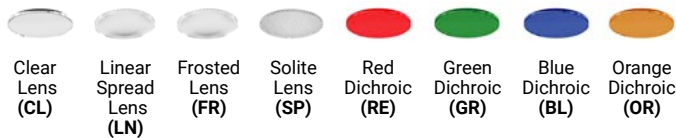

SPECIFICATION GUIDE

TANGO	1-LIGHT SQUARE	TRIM/ TRIMLESS		FINISH		LIGHT MODULE x 1		WATTAGE		CCT	BEAM ANGLE		DIFFUSER		ADD-ONS**		
TGO	1S	T	TRIM	01	BLACK	RF	RECESSED FIXED	10	10W	27	N	15°	CL	CLEAR	XT	EXTENSION BAFFLE	
		TL	TRIMLESS	02	WHITE			15	15W	30	M	24°	LN	LINEAR SPREAD	SN1	SNOOT (BK/BK)	
										35	W	38°	FR	FROSTED	SN2	SNOOT (WH/WH)	
										40			SP	SOLITE	SN3	SNOOT (WH/BK)	
										DTW Dim To Warm			RE	RED DICHROIC	HC	HONEYCOMB LOUVRE	
														GR	GREEN DICHROIC	DJ	DOUBLE JUNCTION BOX
														BL	BLUE DICHROIC		
														OR	ORANGE DICHROIC		

ORDERING GUIDE EXAMPLE:
Tango / 1-Light Square / Trimless / White / Recessed Fixed / 15W / 3000K / 38° / Clear Diffuser
CODE: TGO-1S-TL-02-RF-15-30-W-CL

REFLECTOR OPTIONS

ADD-ONS

DIFFUSER OPTIONS

NEW CONSTRUCTION PLATES + IC BOXES