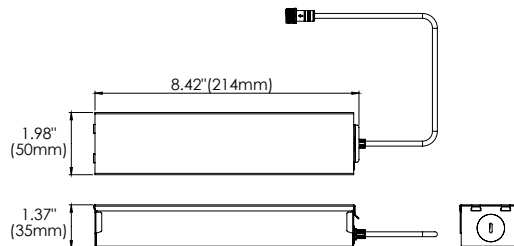

NEW CONSTRUCTION PLATE TRIM & TRIMLESS
30535-015
CUT HOLE:
Trim & Trimless:
3 1/4" x 3 1/4"

AIRTIGHT IC BOX
30531-021
IC BOX
30531-017
CUT HOLE:
Trim & Trimless:
3 1/4" x 3 1/4"

DRIVERS

- Compatible with TRIAC (forward-phase or leading-edge) ELV (reverse-phase or trailing edge) and 0-10V dimmers.
- ESSxxxW models: TRIAC and ELV dimming only at 120 Vac
- ESSxxxW models: ELV dimming only at 230 Vac
- 90° C maximum case hot spot temperature
- Class 2 power supply
- Lifetime: 50,000 hours at 70° case hot spot temperature (some models have a higher lifetime)
- IP64-rated (IP66 for ESST) case with silicone-based potting
- Protections: Output open load, over-current and short-circuit (hiccup), and over-temperature with auto recovery.
- Conducted and radiated EMI: Compliant with FCC CFR Title 47 Part 15 Class B (120 Vac) and Class A (277 Vac), and EN55015 (CISPR 15) at 220, 230, and 240 Vac.
- Complies with ENERGY STAR®, DLC (DesignLight Consortium®) and CA Title 24 technical requirements
- Worldwide safety approvals