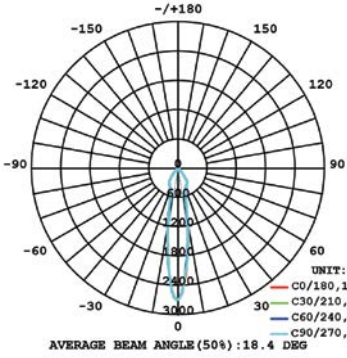

NEW CONSTRUCTION PLATE TRIM & TRIMLESS
30535-015
CUT HOLE:
Trim & Trimless:
3 1/4" x 3 1/4"

AIRTIGHT IC BOX
30531-021
IC BOX
30531-017
CUT HOLE:
Trim & Trimless:
3 1/4" x 3 1/4"

DRIVERS

- Compatible with TRIAC (forward-phase or leading-edge) ELV (reverse-phase or trailing edge) and 0-10V dimmers.
- ESSxxxW models: TRIAC and ELV dimming only at 120 Vac
- ESSxxxW models: ELV dimming only at 230 Vac
- 90° C maximum case hot spot temperature
- Class 2 power supply
- Lifetime: 50,000 hours at 70° case hot spot temperature (some models have a higher lifetime)
- IP64-rated (IP66 for ESST) case with silicone-based potting
- Protections: Output open load, over-current and short-circuit (hiccup), and over-temperature with auto recovery.
- Conducted and radiated EMI: Compliant with FCC CFR Title 47 Part 15 Class B (120 Vac) and Class A (277 Vac), and EN55015 (CISPR 15) at 220, 230, and 240 Vac.
- Complies with ENERGY STAR®, DLC (DesignLight Consortium®) and CA Title 24 technical requirements
- Worldwide safety approvals