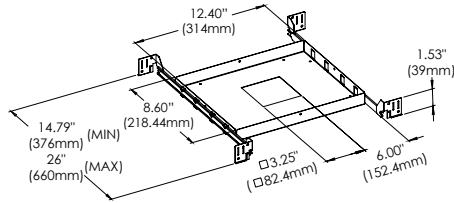

NEW CONSTRUCTION PLATE TRIM & TRIMLESS
30535-015
CUT HOLE:
Trim & Trimless:
3 1/4" x 3 1/4"

AIRTIGHT IC BOX
30531-021
IC BOX
30531-017
CUT HOLE:
Trim & Trimless:
3 1/4" x 3 1/4"

DRIVERS

- Compatible with TRIAC (forward-phase or leading-edge) ELV (reverse-phase or trailing edge) and 0-10V dimmers.
- ESSxxxW models: TRIAC and ELV dimming only at 120 Vac
- ESSxxxW models: ELV dimming only at 230 Vac
- 90° C maximum case hot spot temperature
- Class 2 power supply
- Lifetime: 50,000 hours at 70° case hot spot temperature (some models have a higher lifetime)
- IP64-rated (IP66 for ESST) case with silicone-based potting
- Protections: Output open load, over-current and short-circuit (hiccup), and over-temperature with auto recovery.
- Conducted and radiated EMI: Compliant with FCC CFR Title 47 Part 15 Class B (120 Vac) and Class A (277 Vac), and EN55015 (CISPR 15) at 220, 230, and 240 Vac.
- Complies with ENERGY STAR®, DLC (DesignLight Consortium®) and CA Title 24 technical requirements
- Worldwide safety approvals