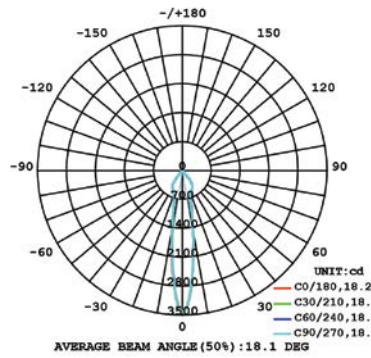

15W 1-LIGHT FIXED NARROW CLEAR