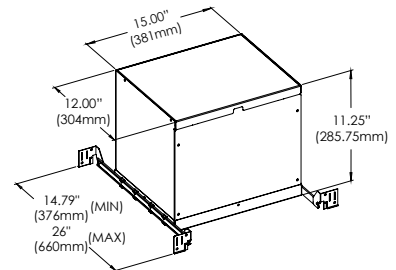

NEW CONSTRUCTION PLATE TRIM & TRIMLESS
30535-015
CUT HOLE:
Trim & Trimless:
3 1/4" x 3 1/4"

AIRTIGHT IC BOX
30531-021
IC BOX
30531-017
CUT HOLE:
Trim & Trimless:
3 1/4" x 3 1/4"

DRIVERS

- Compatible with TRIAC (forward-phase or leading-edge) ELV (reverse-phase or trailing edge) and 0-10V dimmers.
- ESSxxxW models: TRIAC and ELV dimming only at 120 Vac
- ESSxxxW models: ELV dimming only at 230 Vac
- 90° C maximum case hot spot temperature
- Class 2 power supply
- Lifetime: 50,000 hours at 70° case hot spot temperature (some models have a higher lifetime)
- IP64-rated (IP66 for ESST) case with silicone-based potting
- Protections: Output open load, over-current and short-circuit (hiccup), and over-temperature with auto recovery.
- Conducted and radiated EMI: Compliant with FCC CFR Title 47 Part 15 Class B (120 Vac) and Class A (277 Vac), and EN55015 (CISPR 15) at 220, 230, and 240 Vac.
- Complies with ENERGY STAR®, DLC (DesignLight Consortium®) and CA Title 24 technical requirements
- Worldwide safety approvals