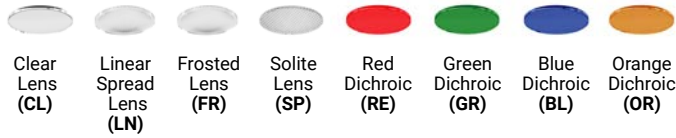

DIFFUSER OPTIONS