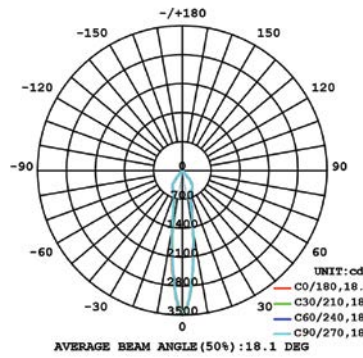

10W 1-LIGHT FIXED NARROW CLEAR

15W 1-LIGHT FIXED NARROW CLEAR

10W 1-LIGHT FIXED MEDIUM CLEAR

15W 1-LIGHT FIXED MEDIUM CLEAR

10W 1-LIGHT FIXED WIDE CLEAR

15W 1-LIGHT FIXED WIDE CLEAR