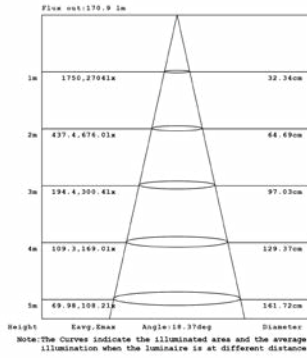

10W 1-LIGHT FIXED NARROW CLEAR