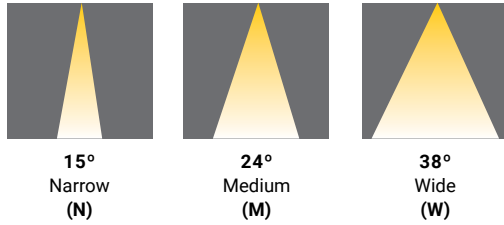

REFLECTOR OPTIONS