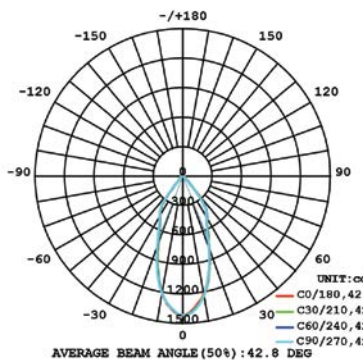

10W 1-LIGHT FIXED NARROW CLEAR

15W 1-LIGHT FIXED NARROW CLEAR

10W 1-LIGHT FIXED MEDIUM CLEAR

15W 1-LIGHT FIXED MEDIUM CLEAR

10W 1-LIGHT FIXED WIDE CLEAR

15W 1-LIGHT FIXED WIDE CLEAR