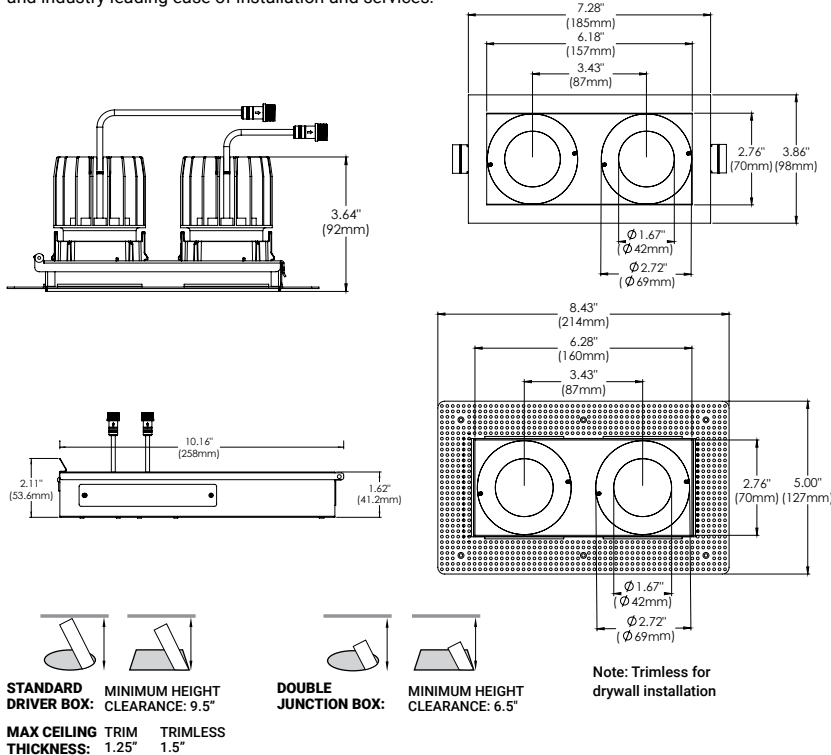

PROJECT: _____

TYPE: _____ DATE: _____

NOTES: _____

FEATURES

Tango is a specification grade LED recessed family, offering multiple options for design and functionality. Round and square, trim and trimless, 1, 2 and 3 light options and several task specific trim designs. Tango features 90+ CRI high performance LED chips, drivers with multi dimming capabilities and industry leading ease of installation and services.

SPECIFICATIONS

FIXTURE BODY	18 gauge powder coated steel body. Aluminum powder coated trim or trimless mesh plate
INSTALLATION TYPE	Remodel/existing ceiling N/C plate, IC Box on page 2
CUT HOLE	Trim & Trimless: 7" x 3 1/4"
COLOR FINISH	Black/White/Custom
LIGHT MODULE	High output, high efficiency LED COB. Lumen Maintenance: 70%@50,000 hrs
INPUT VOLTAGE	120V - 277V
WATTAGE	20W IC Rated, 30W Non-IC Rated
POWER SUPPLY	2 x ERP 10W or 15W, Constant Current 250mA or 350mA power supplies Minimum operating temperature: -30° Enclosed in a Junction box with 12" flexible cable to mate to module connectors
CRI	90+
DIMMING	TRIAC/ELV/0-10V
LUMENS	2 x 10W, 1680 Lumens, 2 x 15W, 2360 Lumens Dim to Warm: 2 x 15W, 1570 Lumens
CCT OPTIONS	2700K/3000K/3500K/4000K, DIM (Dim to warm)
REFLECTORS	(N) Narrow 15°/(M) Medium 24°/(W) Wide 38°
DIFFUSERS	(CL) Clear/(LN) Linear Spread/(FR) Frosted (SP) Solite/(RE) Red Dichroic/(GR) Green Dichroic (BL) Blue Dichroic/(OR) Orange Dichroic
APPROVAL	Wet
ELECTRICAL APPROVAL	Compliant
WARRANTY	