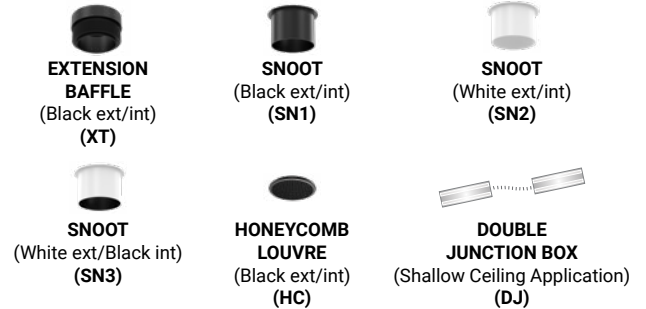

SPECIFICATION GUIDE

TANGO	2-LIGHT	TRIM/TRIMLESS	FINISH	LIGHT MODULE x 2		WATTAGE	CCT	BEAM ANGLE	DIFFUSER		ADD-ONS						
TGO	2	T	TRIM	01	BLACK	RFRF	RECESSED FIXED	10	10W	27	N	15°	CL	CLEAR	XT	EXTENSION BAFFLE	
		TL	TRIMLESS	02	WHITE			15	15W	30	M	24°	LN	LINEAR SPREAD	SN1	SNOOT (BK/BK)	
								35		35	W	38°	FR	FROSTED	SN2	SNOOT (WH/WH)	
								40		40			SP	SOLITE	SN3	SNOOT (WH/BK)	
								DTW Dim To Warm		30			RE	RED DICHROIC	HC	HONEYCOMB LOUVRE	
									35		35			GR	GREEN DICHROIC	DJ	DOUBLE JUNCTION BOX
									40		40			BL	BLUE DICHROIC		
									40		40			OR	ORANGE DICHROIC		

ORDERING GUIDE EXAMPLE:
Tango / 2-Light / Trimless / White / Recessed Fixed / Recessed Fixed / 15W / 3000K / 38° / Clear Diffuser
CODE: TGO-2-TL-02-RFRF-15-30-W-CL
For custom module configuration, email sales@eurofase.com

REFLECTOR OPTIONS

DIFFUSER OPTIONS

ADD-ONS

NEW CONSTRUCTION PLATES + IC BOXES

NEW CONSTRUCTION PLATE TRIM & TRIMLESS
41949-016
CUT HOLE:
Trim & Trimless:
7" x 3 1/4"

AIRTIGHT IC BOX
41951-019
IC BOX
41950-012
CUT HOLE:
Trim & Trimless:
7" x 3 1/4"