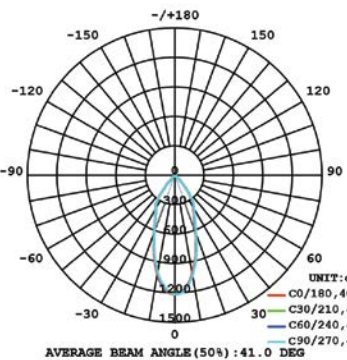

10W 1-LIGHT FIXED NARROW CLEAR

15W 1-LIGHT FIXED NARROW CLEAR

10W 1-LIGHT FIXED MEDIUM CLEAR

15W 1-LIGHT FIXED MEDIUM CLEAR

10W 1-LIGHT FIXED WIDE CLEAR

15W 1-LIGHT FIXED WIDE CLEAR