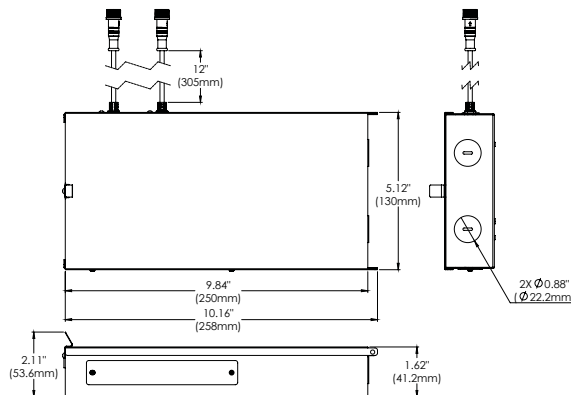

DRIVERS

- Compatible with TRIAC (forward-phase or leading-edge) ELV (reverse-phase or trailing edge) and 0-10V dimmers.
- ESSxxxW models: TRIAC and ELV dimming only at 120 Vac
- ESSxxxW models: ELV dimming only at 230 Vac
- 90° C maximum case hot spot temperature
- Class 2 power supply
- Lifetime: 50,000 hours at 70° case hot spot temperature (some models have a higher lifetime)
- IP64-rated (IP66 for ESST) case with silicone-based potting
- Protections: Output open load, over-current and short-circuit (hiccup), and over-temperature with auto recovery.
- Conducted and radiated EMI: Compliant with FCC CFR Title 47 Part 15 Class B (120 Vac) and Class A (277 Vac), and EN55015 (CISPR 15) at 220, 230, and 240 Vac.
- Complies with ENERGY STAR®, DLC (DesignLight Consortium®) and CA Title 24 technical requirements
- Worldwide safety approvals