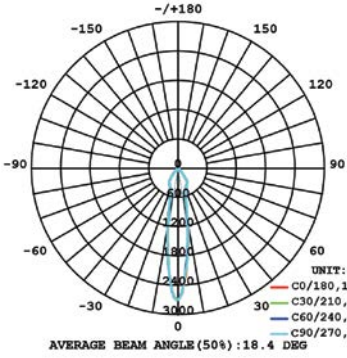

10W 1-LIGHT FIXED NARROW CLEAR