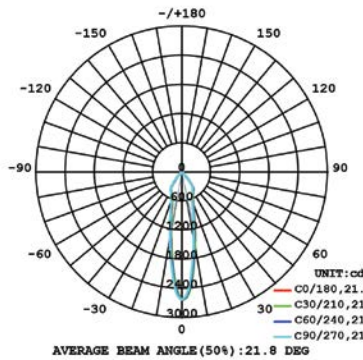

10W 1-LIGHT FIXED NARROW CLEAR

15W 1-LIGHT FIXED NARROW CLEAR

10W 1-LIGHT FIXED MEDIUM CLEAR

15W 1-LIGHT FIXED MEDIUM CLEAR

10W 1-LIGHT FIXED WIDE CLEAR

15W 1-LIGHT FIXED WIDE CLEAR