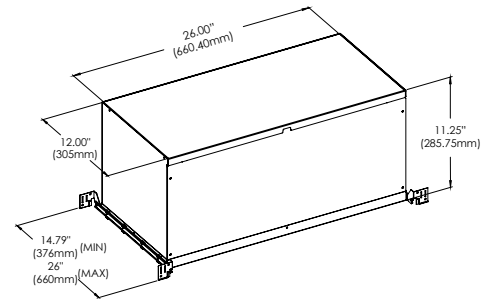

TRIM
AT/IC Box: 41954-010
IC Box: 41953-013

TRIMLESS
AT/IC Box: 43670-017
IC Box: 43669-011

CUT HOLE:
Trim: 10 1/8" x 3 3/8"
Trimless: 10 1/2" x 3 1/4"