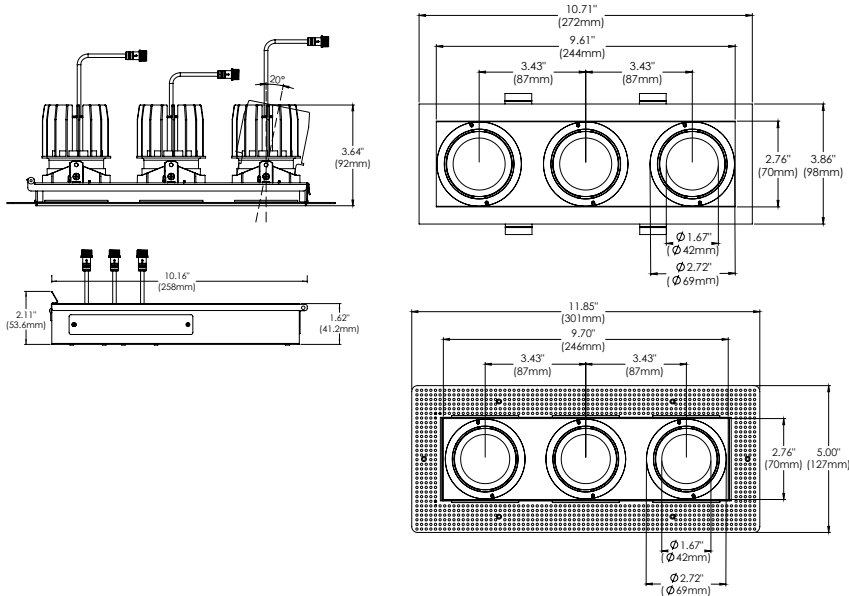

PROJECT: _____

TYPE: _____ DATE: _____

NOTES: _____

FEATURES

Tango is a specification grade LED recessed family, offering multiple options for design and functionality. Round and square, trim and trimless, 1, 2 and 3 light options and several task specific trim designs. Tango features 90+ CRI high performance LED chips, drivers with multi dimming capabilities and industry leading ease of installation and services.

Note: Trimless for drywall installation

SPECIFICATIONS

FIXTURE BODY	18 gauge powder coated steel body. Aluminum powder coated trim or trimless mesh plate
INSTALLATION TYPE	Remodel/existing ceiling N/C plate, IC Box on page 2
CUT HOLE	Trim: 10 1/8" x 3 3/8" Trimless: 10 1/2" x 3 1/4"
COLOR FINISH	Black/White/Custom
LIGHT MODULE	High output, high efficiency LED COB. Lumen Maintenance: 70%@50,000 hrs
INPUT VOLTAGE	120V - 277V
WATTAGE	30W IC Rated, 45W Non-IC Rated
POWER SUPPLY	3 x ERP 10W or 15W, Constant Current 250mA or 350mA power supplies Minimum operating temperature: -30° Enclosed in a Junction box with 12" flexible cable to mate to module connectors
ADJUSTABILITY	20°
CRI	90+
DIMMING	TRIAC/ELV/0-10V
LUMENS	3 x 10W, 2520 Lumens & 3 x 15W, 3540 Lumens, Dim to Warm: 3 x 15W, 2355 Lumens
CCT OPTIONS	2700K/3000K/3500K/4000K, DIM (Dim to warm)
REFLECTORS	(N) Narrow 15°/(M) Medium 24°/(W) Wide 38°
DIFFUSERS	(CL) Clear/(LN) Linear Spread/(FR) Frosted (SP) Solite/(RE) Red Dichroic/(GR) Green Dichroic (BL) Blue Dichroic/(OR) Orange Dichroic
APPROVAL	Damp
ELECTRICAL APPROVAL	Compliant
WARRANTY	