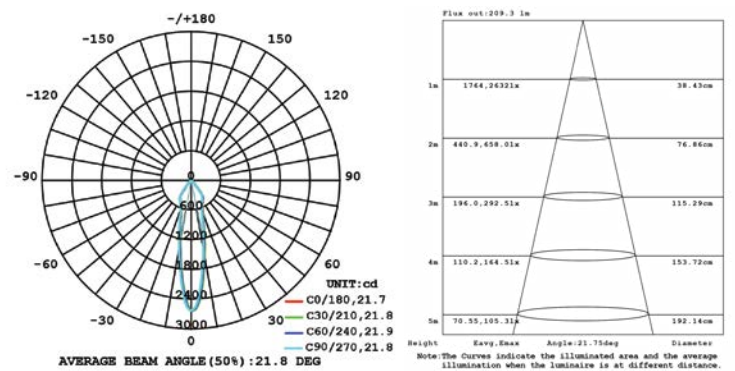

15W 1-LIGHT GIMBAL MEDIUM CLEAR