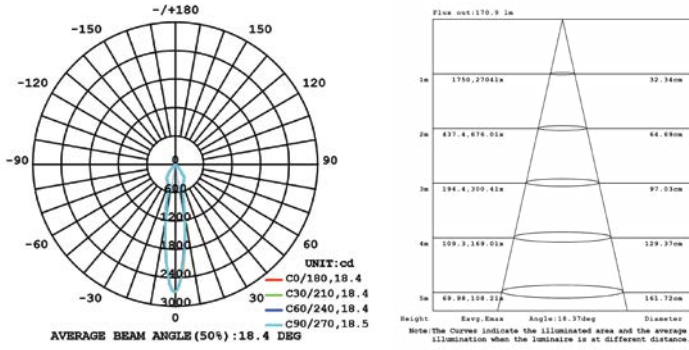

TRIMLESS
AT/IC Box: 43670-017
IC Box: 43669-011

CUT HOLE:
Trim: 10 1/8" x 3 3/8"
Trimless: 10 1/2" x 3 1/4"

DRIVERS

- Compatible with TRIAC (forward-phase or leading-edge) ELV (reverse-phase or trailing edge) and 0-10V dimmers.
- ESSxxxW models: TRIAC and ELV dimming only at 120 Vac
- ESSxxxW models: ELV dimming only at 230 Vac
- 90° C maximum case hot spot temperature
- Class 2 power supply
- Lifetime: 50,000 hours at 70° case hot spot temperature (some models have a higher lifetime)
- IP64-rated (IP66 for ESST) case with silicone-based potting
- Protections: Output open load, over-current and short-circuit (hiccup), and over-temperature with auto recovery.
- Conducted and radiated EMI: Compliant with FCC CFR Title 47 Part 15 Class B (120 Vac) and Class A (277 Vac), and EN55015 (CISPR 15) at 220, 230, and 240 Vac.
- Complies with ENERGY STAR®, DLC (DesignLight Consortium®) and CA Title 24 technical requirements
- Worldwide safety approvals