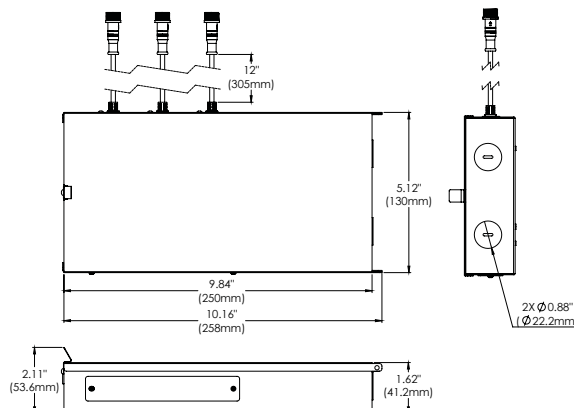

REFLECTOR OPTIONS

DIFFUSER OPTIONS

NEW CONSTRUCTION PLATES + IC BOXES

NEW CONSTRUCTION PLATE TRIM
41952-016

TRIMLESS
43668-014

CUT HOLE:
Trim: 10 1/8" x 3 3/8"
Trimless: 10 1/2" x 3 1/4"

TRIM
AT/IC Box: 41954-010
IC Box: 41953-013

TRIMLESS
AT/IC Box: 43670-017
IC Box: 43669-011

CUT HOLE:
Trim: 10 1/8" x 3 3/8"
Trimless: 10 1/2" x 3 1/4"

DRIVERS

- Compatible with TRIAC (forward-phase or leading-edge) ELV (reverse-phase or trailing edge) and 0-10V dimmers.
- ESSxxxW models: TRIAC and ELV dimming only at 120 Vac
- ESSxxxW models: ELV dimming only at 230 Vac
- 90° C maximum case hot spot temperature
- Class 2 power supply
- Lifetime: 50,000 hours at 70° case hot spot temperature (some models have a higher lifetime)
- IP64-rated (IP66 for ESST) case with silicone-based potting
- Protections: Output open load, over-current and short-circuit (hiccup), and over-temperature with auto recovery.
- Conducted and radiated EMI: Compliant with FCC CFR Title 47 Part 15 Class B (120 Vac) and Class A (277 Vac), and EN55015 (CISPR 15) at 220, 230, and 240 Vac.
- Complies with ENERGY STAR®, DLC (DesignLight Consortium®) and CA Title 24 technical requirements
- Worldwide safety approvals