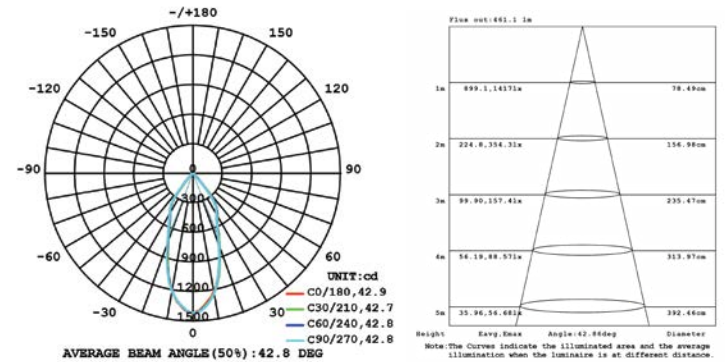

10W 1-LIGHT GIMBAL NARROW CLEAR

15W 1-LIGHT GIMBAL NARROW CLEAR

10W 1-LIGHT GIMBAL MEDIUM CLEAR

15W 1-LIGHT GIMBAL MEDIUM CLEAR

10W 1-LIGHT GIMBAL WIDE CLEAR

15W 1-LIGHT GIMBAL WIDE CLEAR