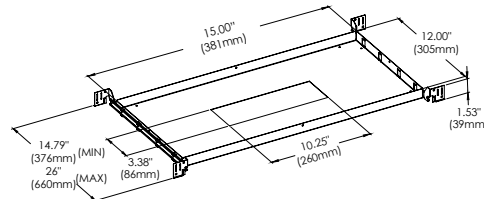

REFLECTOR OPTIONS

DIFFUSER OPTIONS

NEW CONSTRUCTION PLATES + IC BOXES

NEW CONSTRUCTION PLATE TRIM
41952-016

TRIMLESS
43668-014

CUT HOLE:
Trim: 10 1/8" x 3 3/8"
Trimless: 10 1/2" x 3 1/4"

TRIM
AT/IC Box: 41954-010
IC Box: 41953-013

TRIMLESS
AT/IC Box: 43670-017
IC Box: 43669-011

CUT HOLE:
Trim: 10 1/8" x 3 3/8"
Trimless: 10 1/2" x 3 1/4"

DRIVERS

- Compatible with TRIAC (forward-phase or leading-edge) ELV (reverse-phase or trailing edge) and 0-10V dimmers.
- ESSxxxW models: TRIAC and ELV dimming only at 120 Vac
- ESSxxxW models: ELV dimming only at 230 Vac
- 90° C maximum case hot spot temperature
- Class 2 power supply
- Lifetime: 50,000 hours at 70° case hot spot temperature (some models have a higher lifetime)
- IP64-rated (IP66 for ESST) case with silicone-based potting
- Protections: Output open load, over-current and short-circuit (hiccup), and over-temperature with auto recovery.
- Conducted and radiated EMI: Compliant with FCC CFR Title 47 Part 15 Class B (120 Vac) and Class A (277 Vac), and EN55015 (CISPR 15) at 220, 230, and 240 Vac.
- Complies with ENERGY STAR®, DLC (DesignLight Consortium®) and CA Title 24 technical requirements
- Worldwide safety approvals