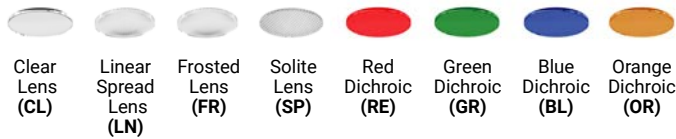

DIFFUSER OPTIONS