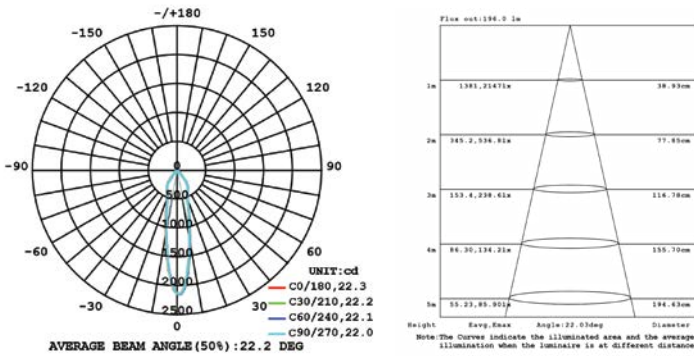

TRIMLESS
AT/IC Box: 43670-017
IC Box: 43669-011

CUT HOLE:
Trim: 10 1/8" x 3 3/8"
Trimless: 10 1/2" x 3 1/4"

DRIVERS

- Compatible with TRIAC (forward-phase or leading-edge) ELV (reverse-phase or trailing edge) and 0-10V dimmers.
- ESSxxxW models: TRIAC and ELV dimming only at 120 Vac
- ESSxxxW models: ELV dimming only at 230 Vac
- 90° C maximum case hot spot temperature
- Class 2 power supply
- Lifetime: 50,000 hours at 70° case hot spot temperature (some models have a higher lifetime)
- IP64-rated (IP66 for ESST) case with silicone-based potting
- Protections: Output open load, over-current and short-circuit (hiccup), and over-temperature with auto recovery.
- Conducted and radiated EMI: Compliant with FCC CFR Title 47 Part 15 Class B (120 Vac) and Class A (277 Vac), and EN55015 (CISPR 15) at 220, 230, and 240 Vac.
- Complies with ENERGY STAR®, DLC (DesignLight Consortium®) and CA Title 24 technical requirements
- Worldwide safety approvals

10W 1-LIGHT GIMBAL NARROW CLEAR

15W 1-LIGHT GIMBAL NARROW CLEAR

10W 1-LIGHT GIMBAL MEDIUM CLEAR

15W 1-LIGHT GIMBAL MEDIUM CLEAR

10W 1-LIGHT GIMBAL WIDE CLEAR

15W 1-LIGHT GIMBAL WIDE CLEAR