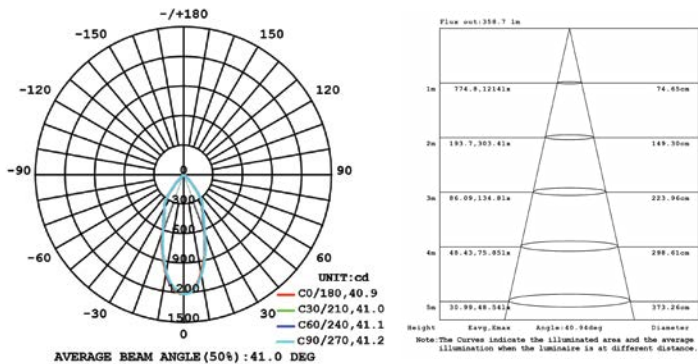

10W 1-LIGHT GIMBAL NARROW CLEAR

15W 1-LIGHT GIMBAL NARROW CLEAR

10W 1-LIGHT GIMBAL MEDIUM CLEAR

15W 1-LIGHT GIMBAL MEDIUM CLEAR

10W 1-LIGHT GIMBAL WIDE CLEAR

15W 1-LIGHT GIMBAL WIDE CLEAR