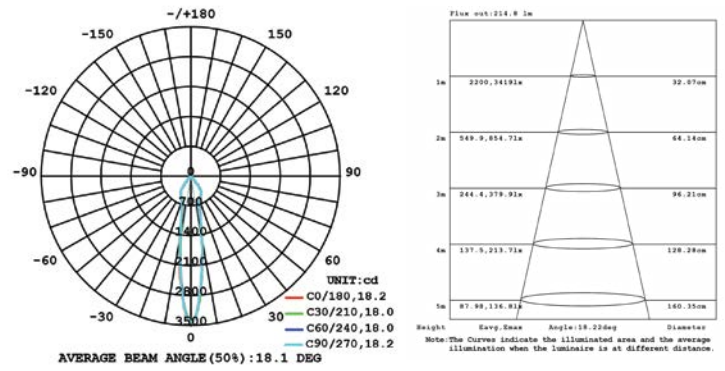

15W 1-LIGHT GIMBAL NARROW CLEAR