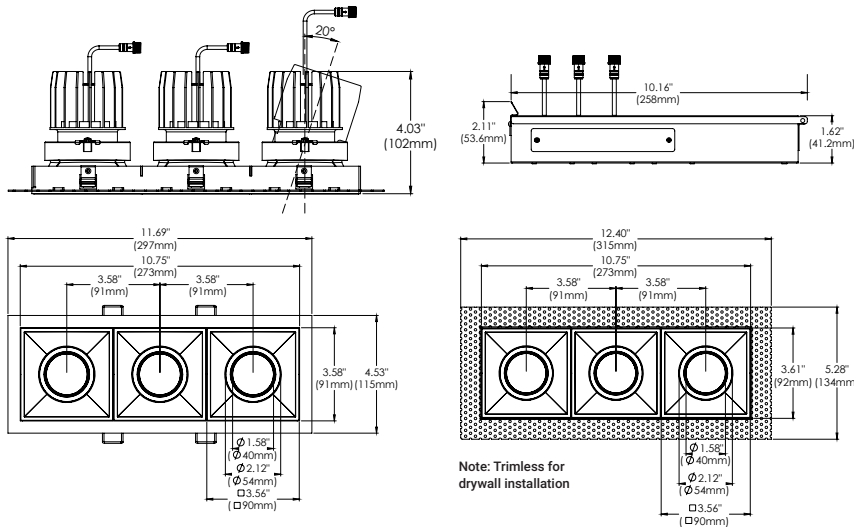

### FEATURES

The Bravo collection features a sharp sleek design, no matter the type of fixture you choose within this collection. Whether you choose both Bravo surface mount luminaries and Bravo recessed mount fixtures, there will be a harmonious integration throughout the room. Bravo Recessed mount fixtures are available in 3 body sizes and can be outfitted with 7 different modules that can be used for various applications and installations.

### SPECIFICATIONS

<b>FIXTURE BODY</b>	18 gauge powder coated steel body. Aluminum powder coated trim or trimless mesh plate
<b>INSTALLATION TYPE</b>	Remodel/existing ceiling N/C plate, IC Box on page 2
<b>CUT HOLE</b>	Trim: 11 1/4" x 4 1/8" Trimless: 11 1/4" x 4 1/8"
<b>COLOR FINISH</b>	Black/White/Custom
<b>LIGHT MODULE</b>	High output, high efficiency LED COB Lumen Maintenance: 70%@50,000 hrs
<b>INPUT VOLTAGE</b>	120V - 277V
<b>WATTAGE</b>	30W IC Rated, 45W Non-IC Rated
<b>POWER SUPPLY</b>	3 x ERP 10W or 15W, Constant Current 250mA or 350mA power supply Minimum operating temperature: -30° Enclosed in a Junction box with 12" flexible cable to mate to module connector
<b>ADJUSTABILITY</b>	20°
<b>CRI</b>	90+
<b>DIMMING</b>	TRIAC/ELV/0-10V
<b>LUMENS</b>	3 x 10W, 2520 Lumens & 3 x 15W, 3540 Lumens, Dim to Warm: 3 x 15W, 2355 Lumens
<b>CCT OPTIONS</b>	2700K/3000K/3500K/4000K, DIM (Dim to warm)
<b>REFLECTORS</b>	(N) Narrow 15°/(M) Medium 24°/(W) Wide 38°
<b>DIFFUSERS</b>	(CL) Clear/(LN) Linear Spread/(FR) Frosted (SP) Solite/(RE) Red Dichroic/(GR) Green Dichroic (BL) Blue Dichroic/(OR) Orange Dichroic
<b>APPROVAL</b>	Damp
<b>ELECTRICAL APPROVAL</b>	Compliant
<b>WARRANTY</b>	