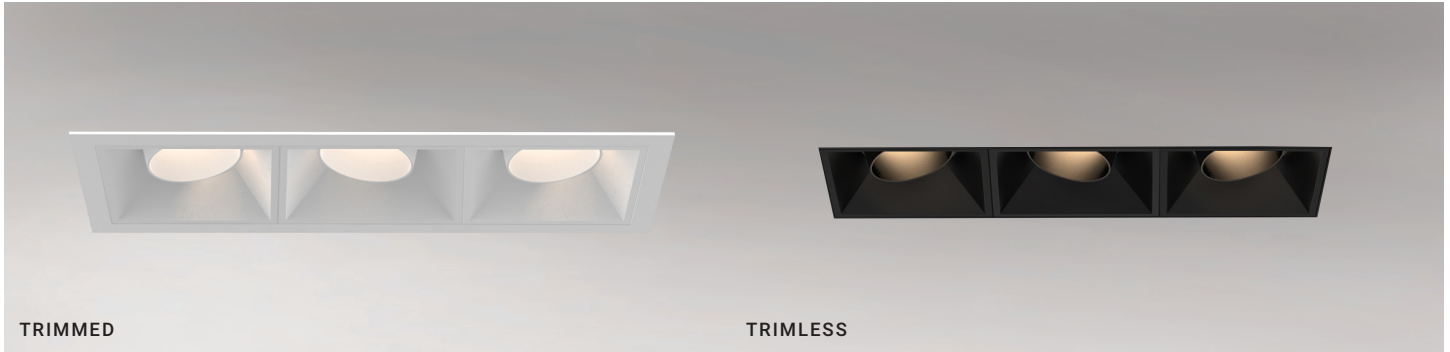

### FEATURES

The Bravo collection features a sharp sleek design, no matter the type of fixture you choose within this collection. Whether you choose both Bravo surface mount luminaries and Bravo recessed mount fixtures, there will be a harmonious integration throughout the room. Bravo Recessed mount fixtures are available in 3 body sizes and can be outfitted with 7 different modules that can be used for various applications and installations.

### SPECIFICATIONS

<b>FIXTURE BODY</b>	18 gauge powder coated steel body. Aluminum powder coated trim or trimless mesh plate
<b>INSTALLATION TYPE</b>	Remodel/existing ceiling N/C plate, IC Box on page 2
<b>CUT HOLE</b>	Trim: 11 1/4" x 4 1/8" Trimless: 11 1/4" x 4 1/8"
<b>COLOR FINISH</b>	Black/White/Custom
<b>LIGHT MODULE</b>	High output, high efficiency LED COB Lumen Maintenance: 70%@50,000 hrs
<b>INPUT VOLTAGE</b>	120V - 277V
<b>WATTAGE</b>	30W IC Rated, 45W Non-IC Rated
<b>POWER SUPPLY</b>	3 x ERP 10W or 15W, Constant Current 250mA or 350mA power supply Minimum operating temperature: -30° Enclosed in a Junction box with 12" flexible cable to mate to module connector
<b>ADJUSTABILITY</b>	20°
<b>CRI</b>	90+
<b>DIMMING</b>	TRIAC/ELV/0-10V
<b>LUMENS</b>	3 x 10W, 2520 Lumens & 3 x 15W, 3540 Lumens, Dim to Warm: 3 x 15W, 2355 Lumens
<b>CCT OPTIONS</b>	2700K/3000K/3500K/4000K, DIM (Dim to warm)
<b>REFLECTORS</b>	(N) Narrow 15°/(M) Medium 24°/(W) Wide 38°
<b>DIFFUSERS</b>	(CL) Clear/(LN) Linear Spread/(FR) Frosted (SP) Solite/(RE) Red Dichroic/(GR) Green Dichroic (BL) Blue Dichroic/(OR) Orange Dichroic
<b>APPROVAL</b>	Damp
<b>ELECTRICAL APPROVAL</b>	Compliant
<b>WARRANTY</b>	