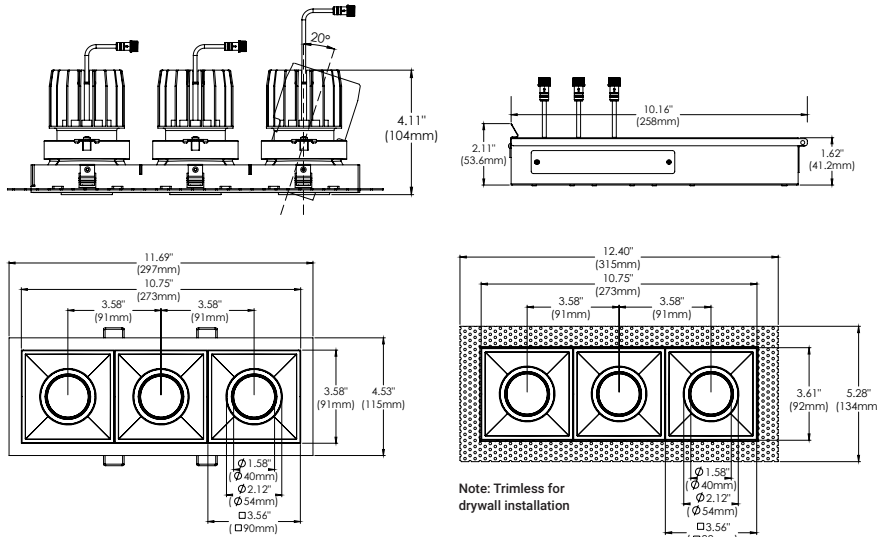

SPECIFICATION GUIDE

BRAVO	RECESSED	3 LIGHT	TRIM/ TRIMLESS	FINISH	LIGHT MODULE x 3		WATTAGE	CCT	BEAM ANGLE	DIFFUSER		ADD-ONS
BVO	R	3	T TRIM	01 BLACK	S666	RECESSED SNOOT GIMBAL	10 10W	27	N 150	CL	CLEAR	XT EXTENSION BAFFLE
			TL TRIMLESS	02 WHITE			15 15W	30	M 240	LN	LINEAR SPREAD	HC HONEYCOMB LOUVRE
								35	W 380	FR	FROSTED	DJ DOUBLE JUNCTION BOX
								40		SP	SOLITE	
								DTW Dim To Warm		RE	RED DICHROIC	
										GR	GREEN DICHROIC	
										BL	BLUE DICHROIC	
										OR	ORANGE DICHROIC	

SPECIFICATIONS

FIXTURE BODY	18 gauge powder coated steel body. Aluminum powder coated trim or trimless mesh plate
INSTALLATION TYPE	Remodel/existing ceiling N/C plate, IC Box on page 2
CUT HOLE	Trim: 11 1/4" x 4 1/8" Trimless: 11 1/4" x 4 1/8"
COLOR FINISH	Black/White/Custom
LIGHT MODULE	High output, high efficiency LED COB Lumen Maintenance: 70%@50,000 hrs
INPUT VOLTAGE	120V - 277V
WATTAGE	30W IC Rated, 45W Non-IC Rated
POWER SUPPLY	3 x ERP 10W or 15W, Constant Current 250mA or 350mA power supply Minimum operating temperature: -30° Enclosed in a Junction box with 12" flexible cable to mate to module connector
ADJUSTABILITY	20°
CRI	90+
DIMMING	TRIAC/ELV/0-10V
LUMENS	3 x 10W, 1050 Lumens & 3 x 15W, 1560 Lumens, Dim to Warm: 3 x 15W, 1155 Lumens
CCT OPTIONS	2700K/3000K/3500K/4000K, DIM (Dim to warm)
REFLECTORS	(N) Narrow 15°/(M) Medium 24°/(W) Wide 38°
DIFFUSERS	(CL) Clear/(LN) Linear Spread/(FR) Frosted (SP) Solite/(RE) Red Dichroic/(GR) Green Dichroic (BL) Blue Dichroic/(OR) Orange Dichroic
APPROVAL	Damp
ELECTRICAL APPROVAL	Compliant
WARRANTY	